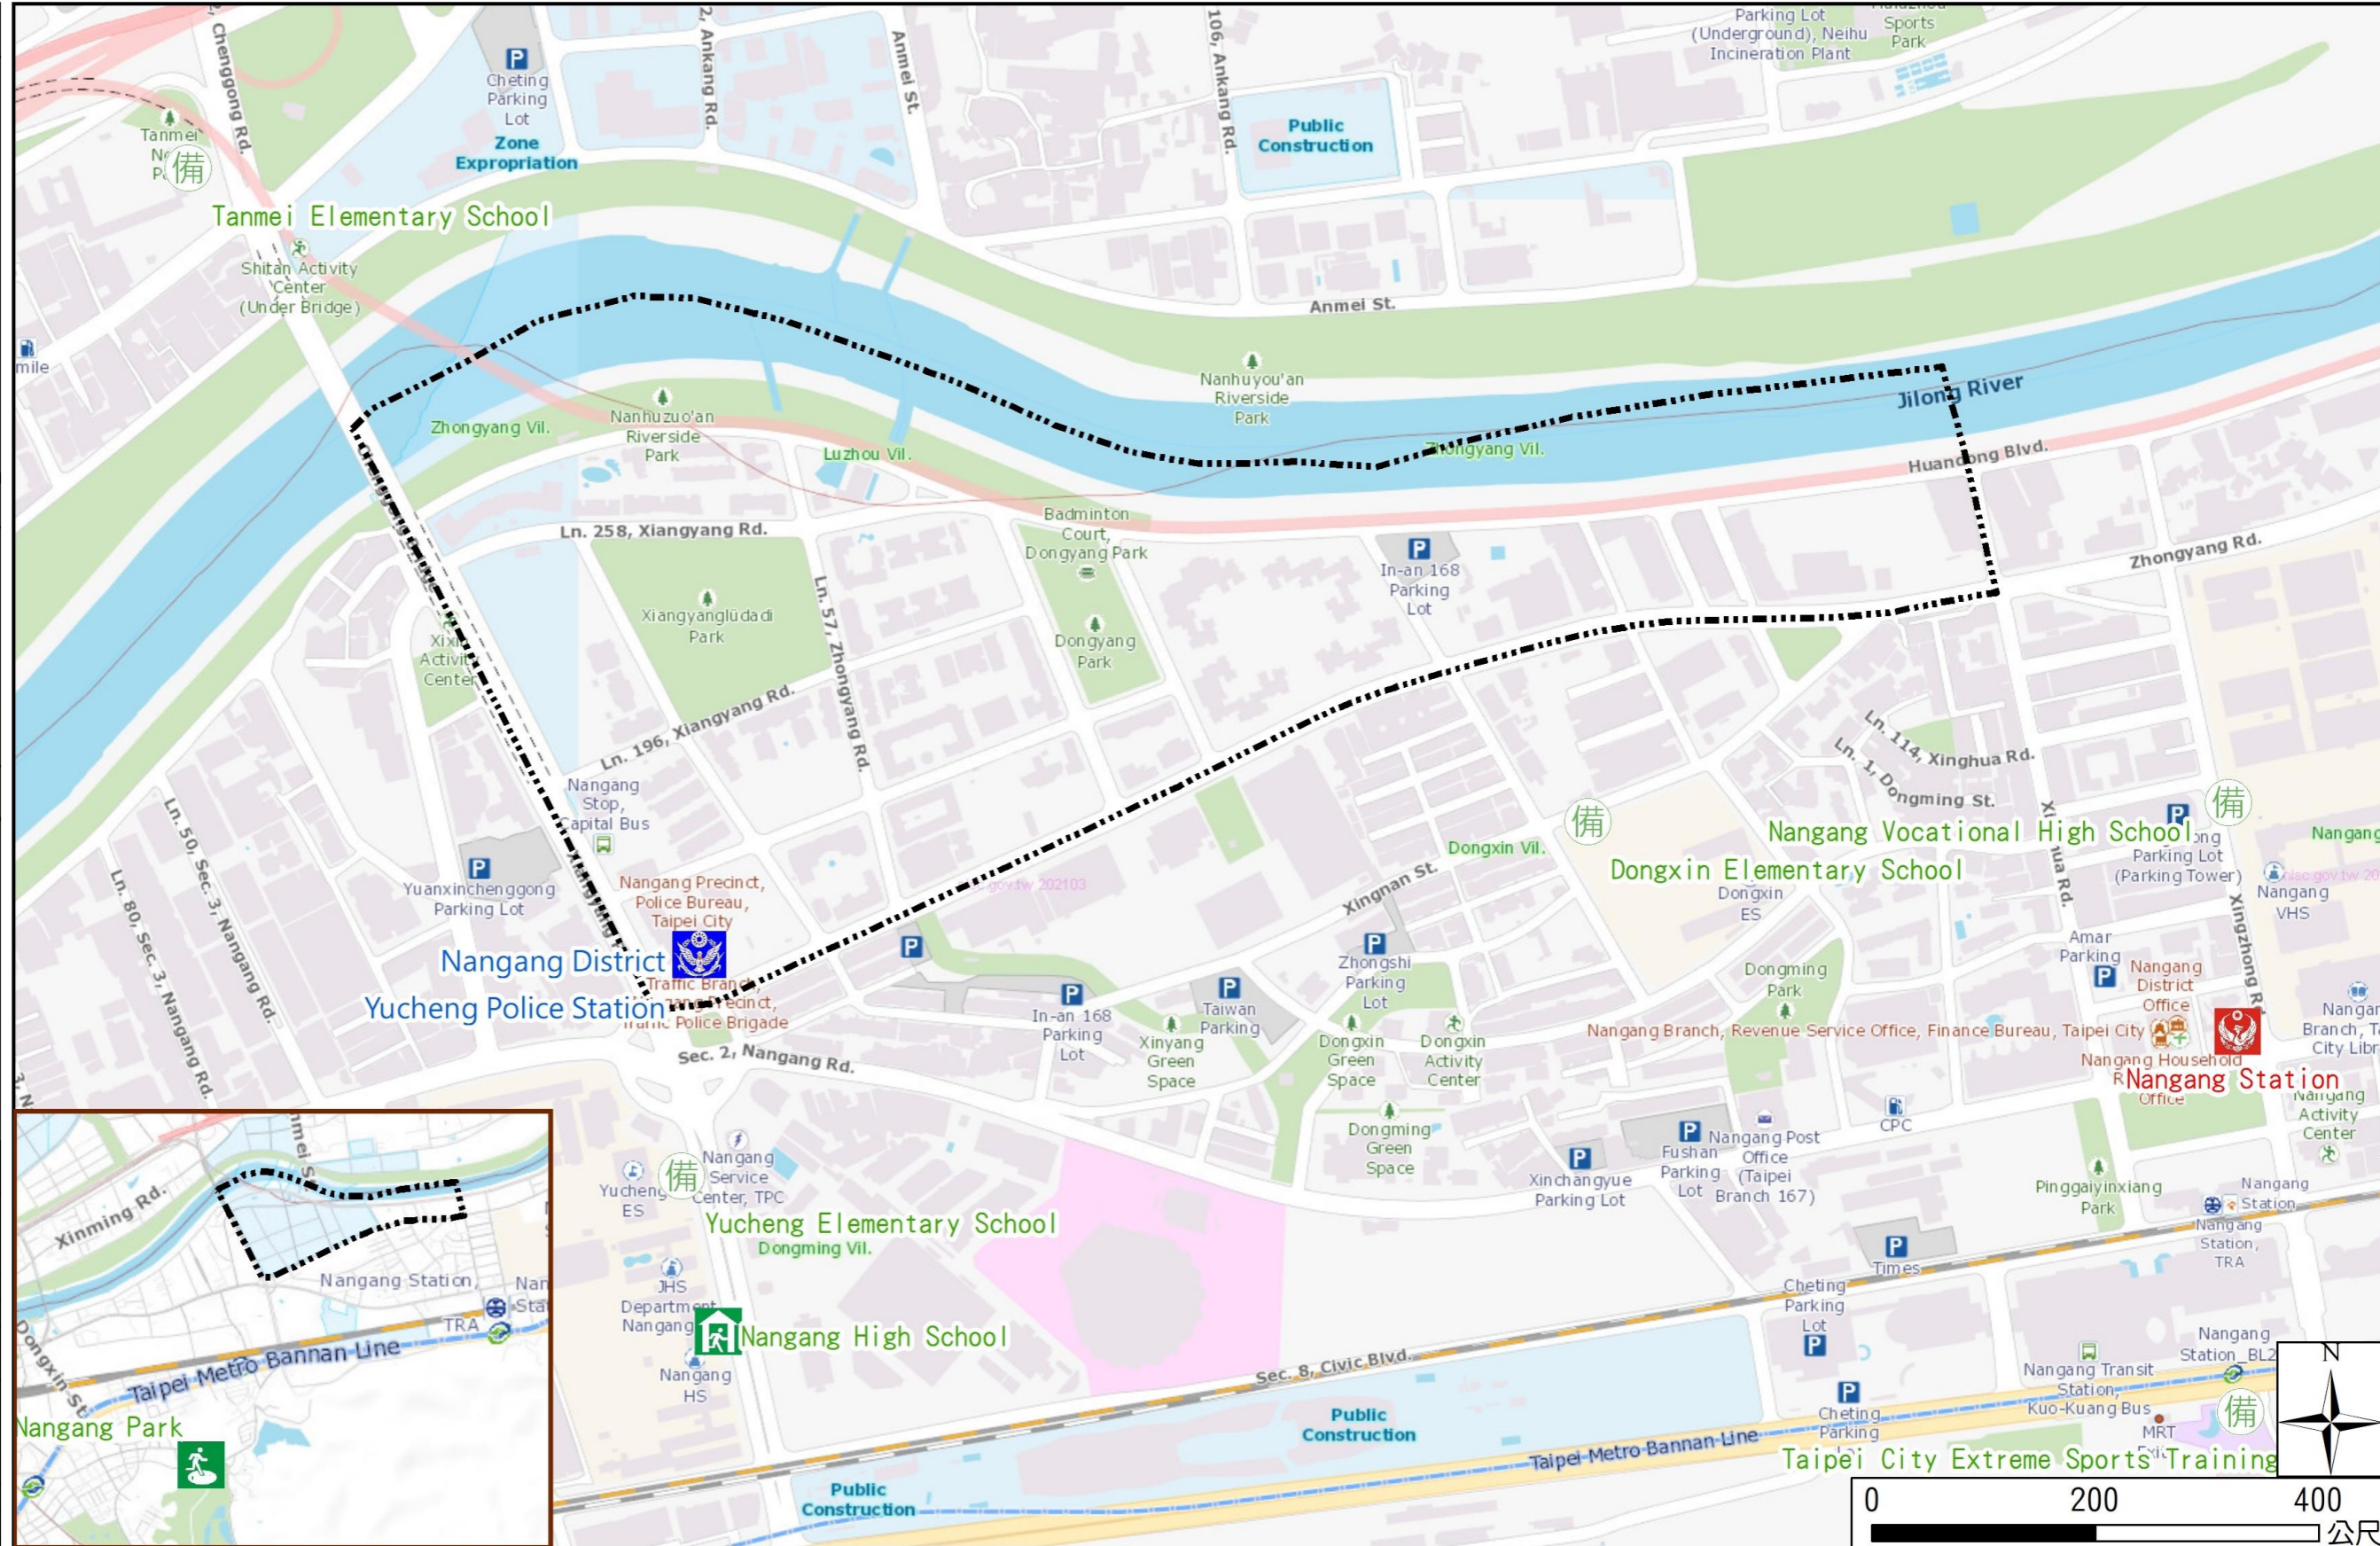

Disaster Prevention Information Website

Taipei of Disaster Prevention

Knowledge of disaster prevention

Flood: Vertical evacuation or preventive evacuation
 Earthquake :

More disaster prevention knowledge :
 Taipei City Disaster Prevention Guide

Evacuation Shelter

Name	Nangang Park Applicable to earthquake situations
Address	No.170-1, Dongxin St.
Capacity	8655
Contact number	02-27884255
Name	Nangang High School (School for Priority Shelter) Applicable to flood situations
Address	No.21, Xiangyang Rd.
Capacity	324
Contact number	02-27837863#241
Name	Yucheng Elementary School
Address	No.31, Xiangyang Rd.
Capacity	30
Contact number	02-27836049#150
Name	Dongxin Elementary School
Address	No.62, Xingnan St.
Capacity	45
Contact number	02-27837577#31