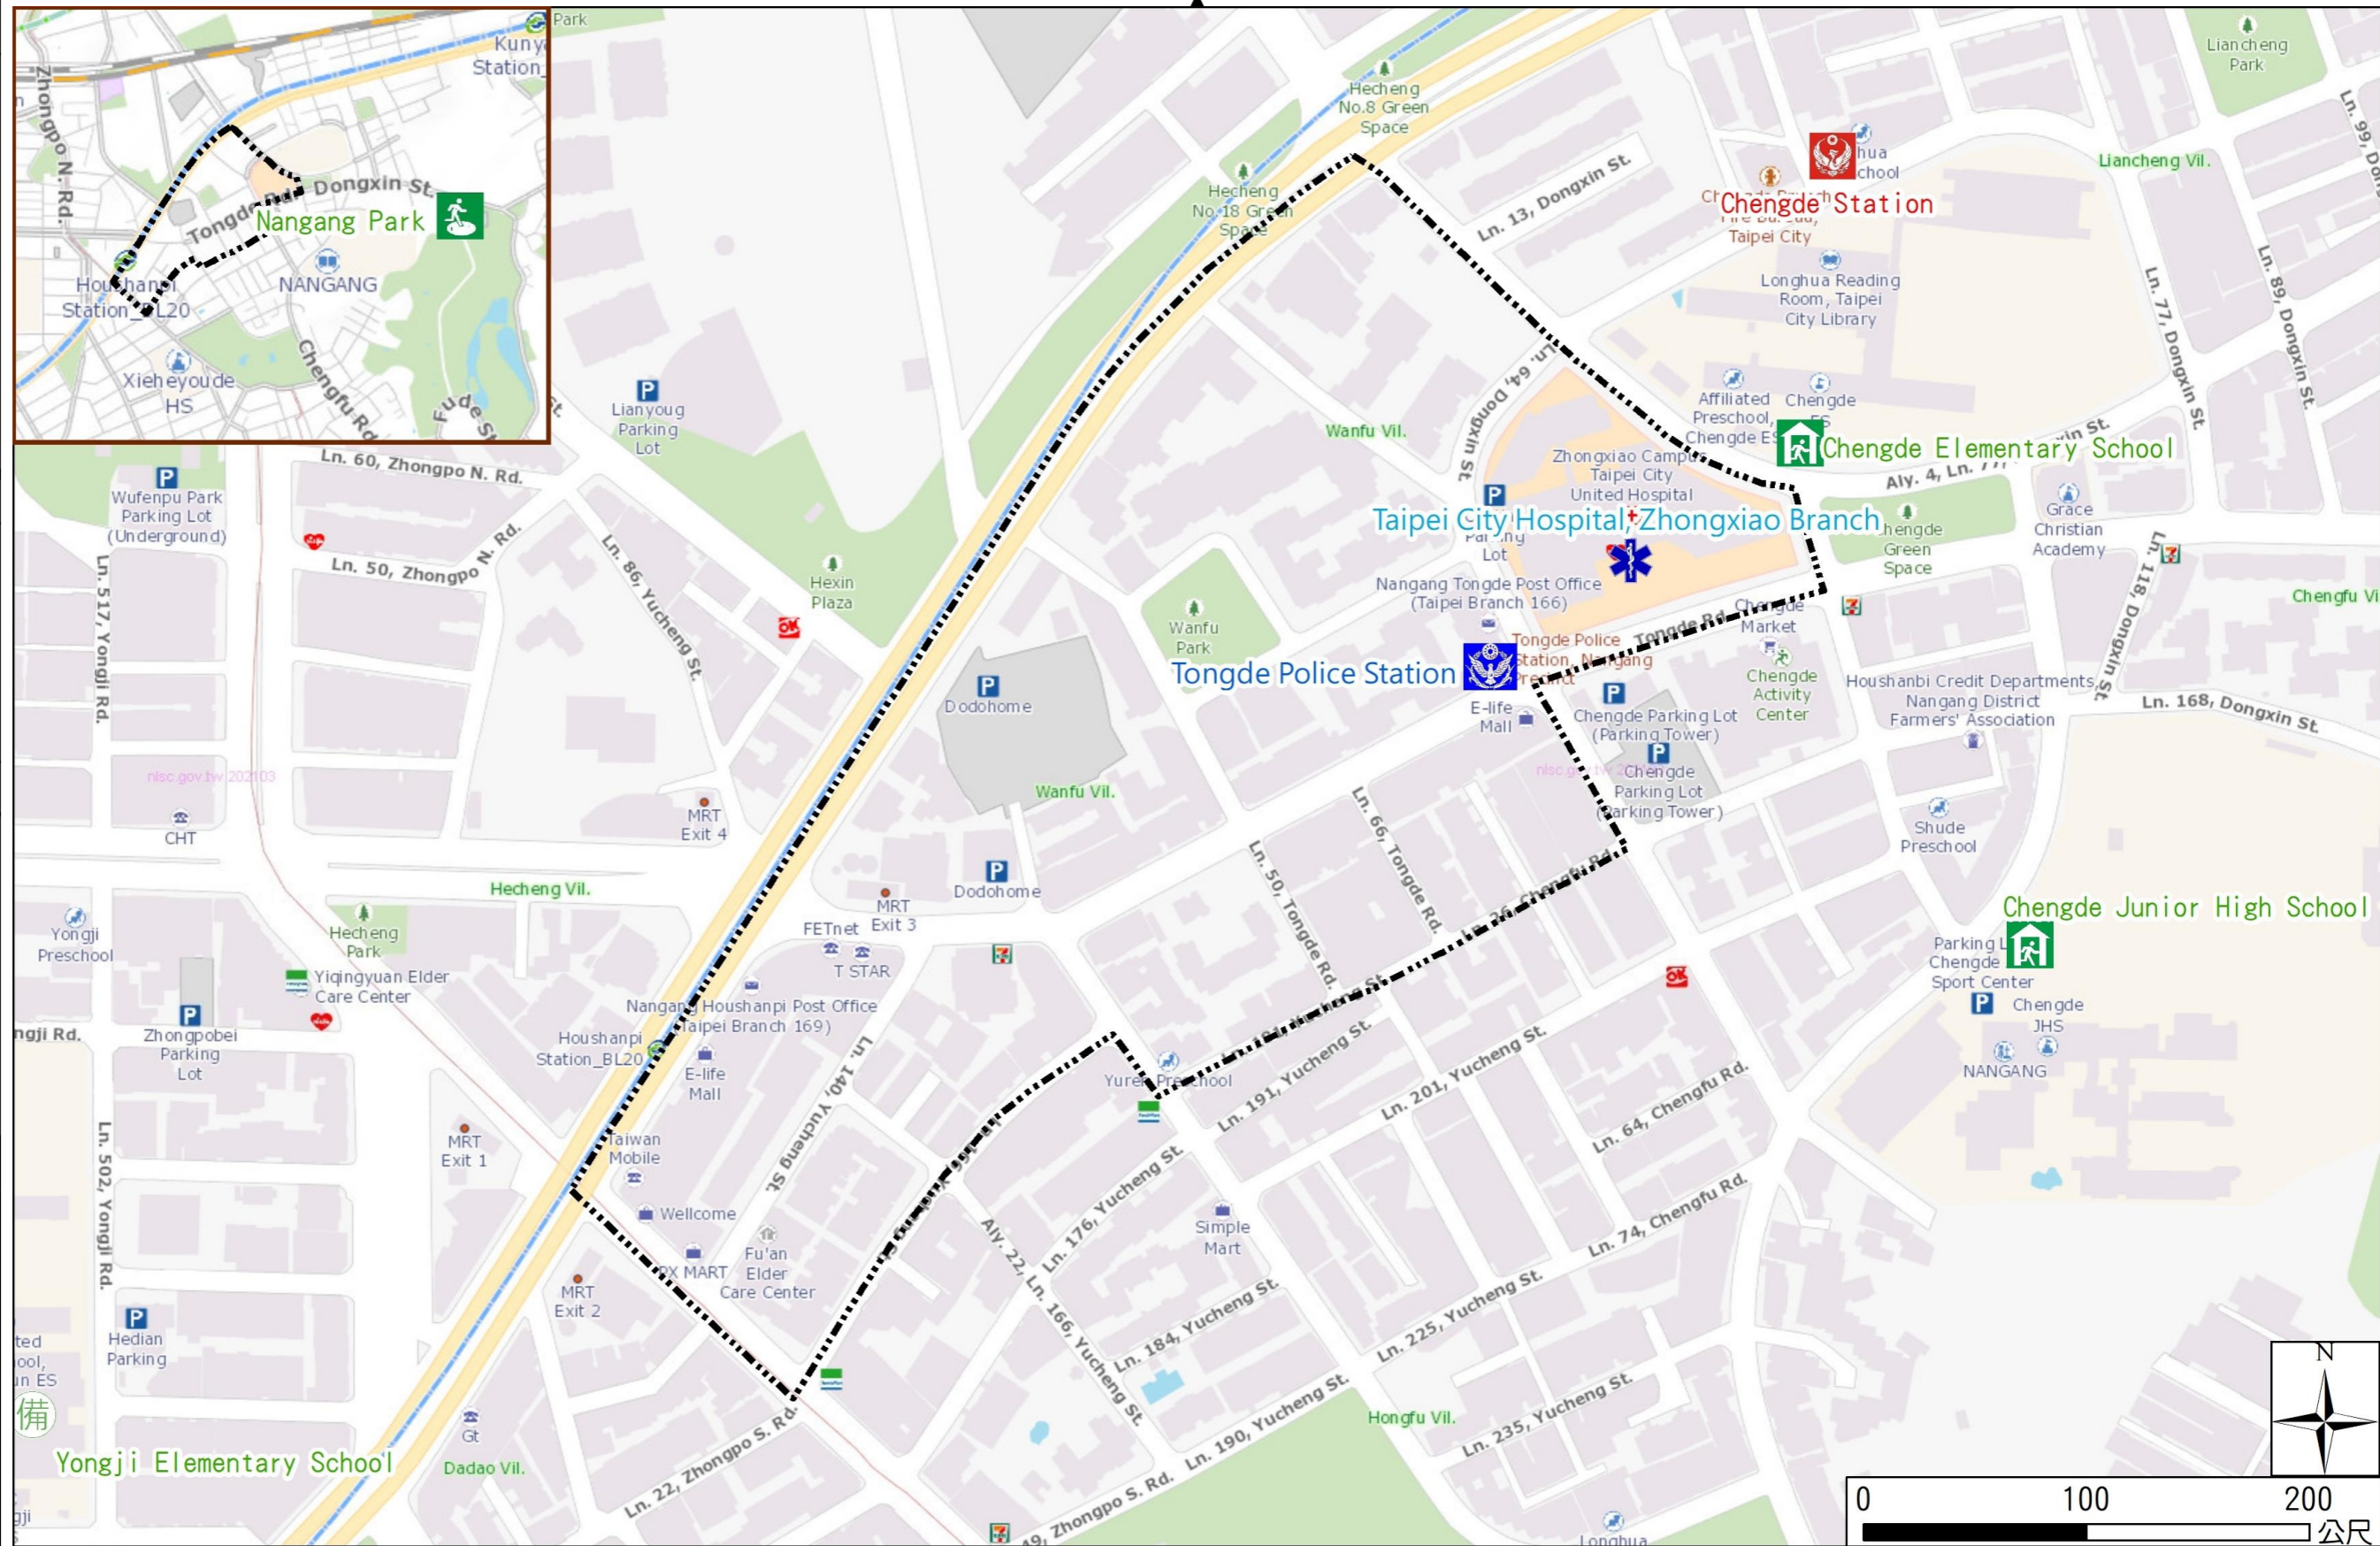

Wanfu Vil., Nangang Dist., Taipei City Evacuation Map

Disaster notification Unit

Taipei Citizen Hotline : 1999
Fire Department Tel. : 119
Police Department Tel. : 110
EOC of Nangang Dist.
Non-emergency number :
02-27831343
Emergency number :
02-66160119
Officer
Mobile : 0972-246100
Note: Please call this District's
EOC to ensure that the evacuation
shelter is open

Disaster Prevention Information Website

Taipei of Disaster Prevention

Knowledge of disaster prevention

Flood: Vertical evacuation or preventive evacuation
Earthquake :

More disaster prevention knowledge :
Taipei City Disaster Prevention Guide

Evacuation Shelter

Name	Nangang Park Applicable to earthquake situations
Address	No.170-1, Dongxin St.
Capacity	8655
Contact number	02-27884255
Name	Chengde Elementary School (School for Priority Shelter) Applicable to earthquake situations
Address	No.65, Dongxin St.
Capacity	225
Contact number	02-27851376#151
Name	Chengde Junior High School (School for Priority Shelter) Applicable to earthquake situations
Address	No.23, Ln. 108, Dongxin St.
Capacity	92
Contact number	02-26515636#401
Name	
Address	
Capacity	
Contact number	

圖例	里界 Village Boundary	避難收容處所 Evacuation Shelter	防救災單位 Disaster Rescue Resources	重要地標 Landmark
	里界 Village Boundary	室內避難收容處所(優先安置學校) Indoor Evacuation Shelter (School for Priority Shelter) 室外避難收容處所(防災公園) Outdoor Evacuation Shelter (Disaster Prevention Park) 避難收容處所(備用) Evacuation Shelter (Backup)	警察單位 Police Department 消防單位 Fire Department 急救責任醫院 Designated Hospital (Emergency Medical Treatment)	直升機起降場 Helicopter Pad 重要地標 Landmark