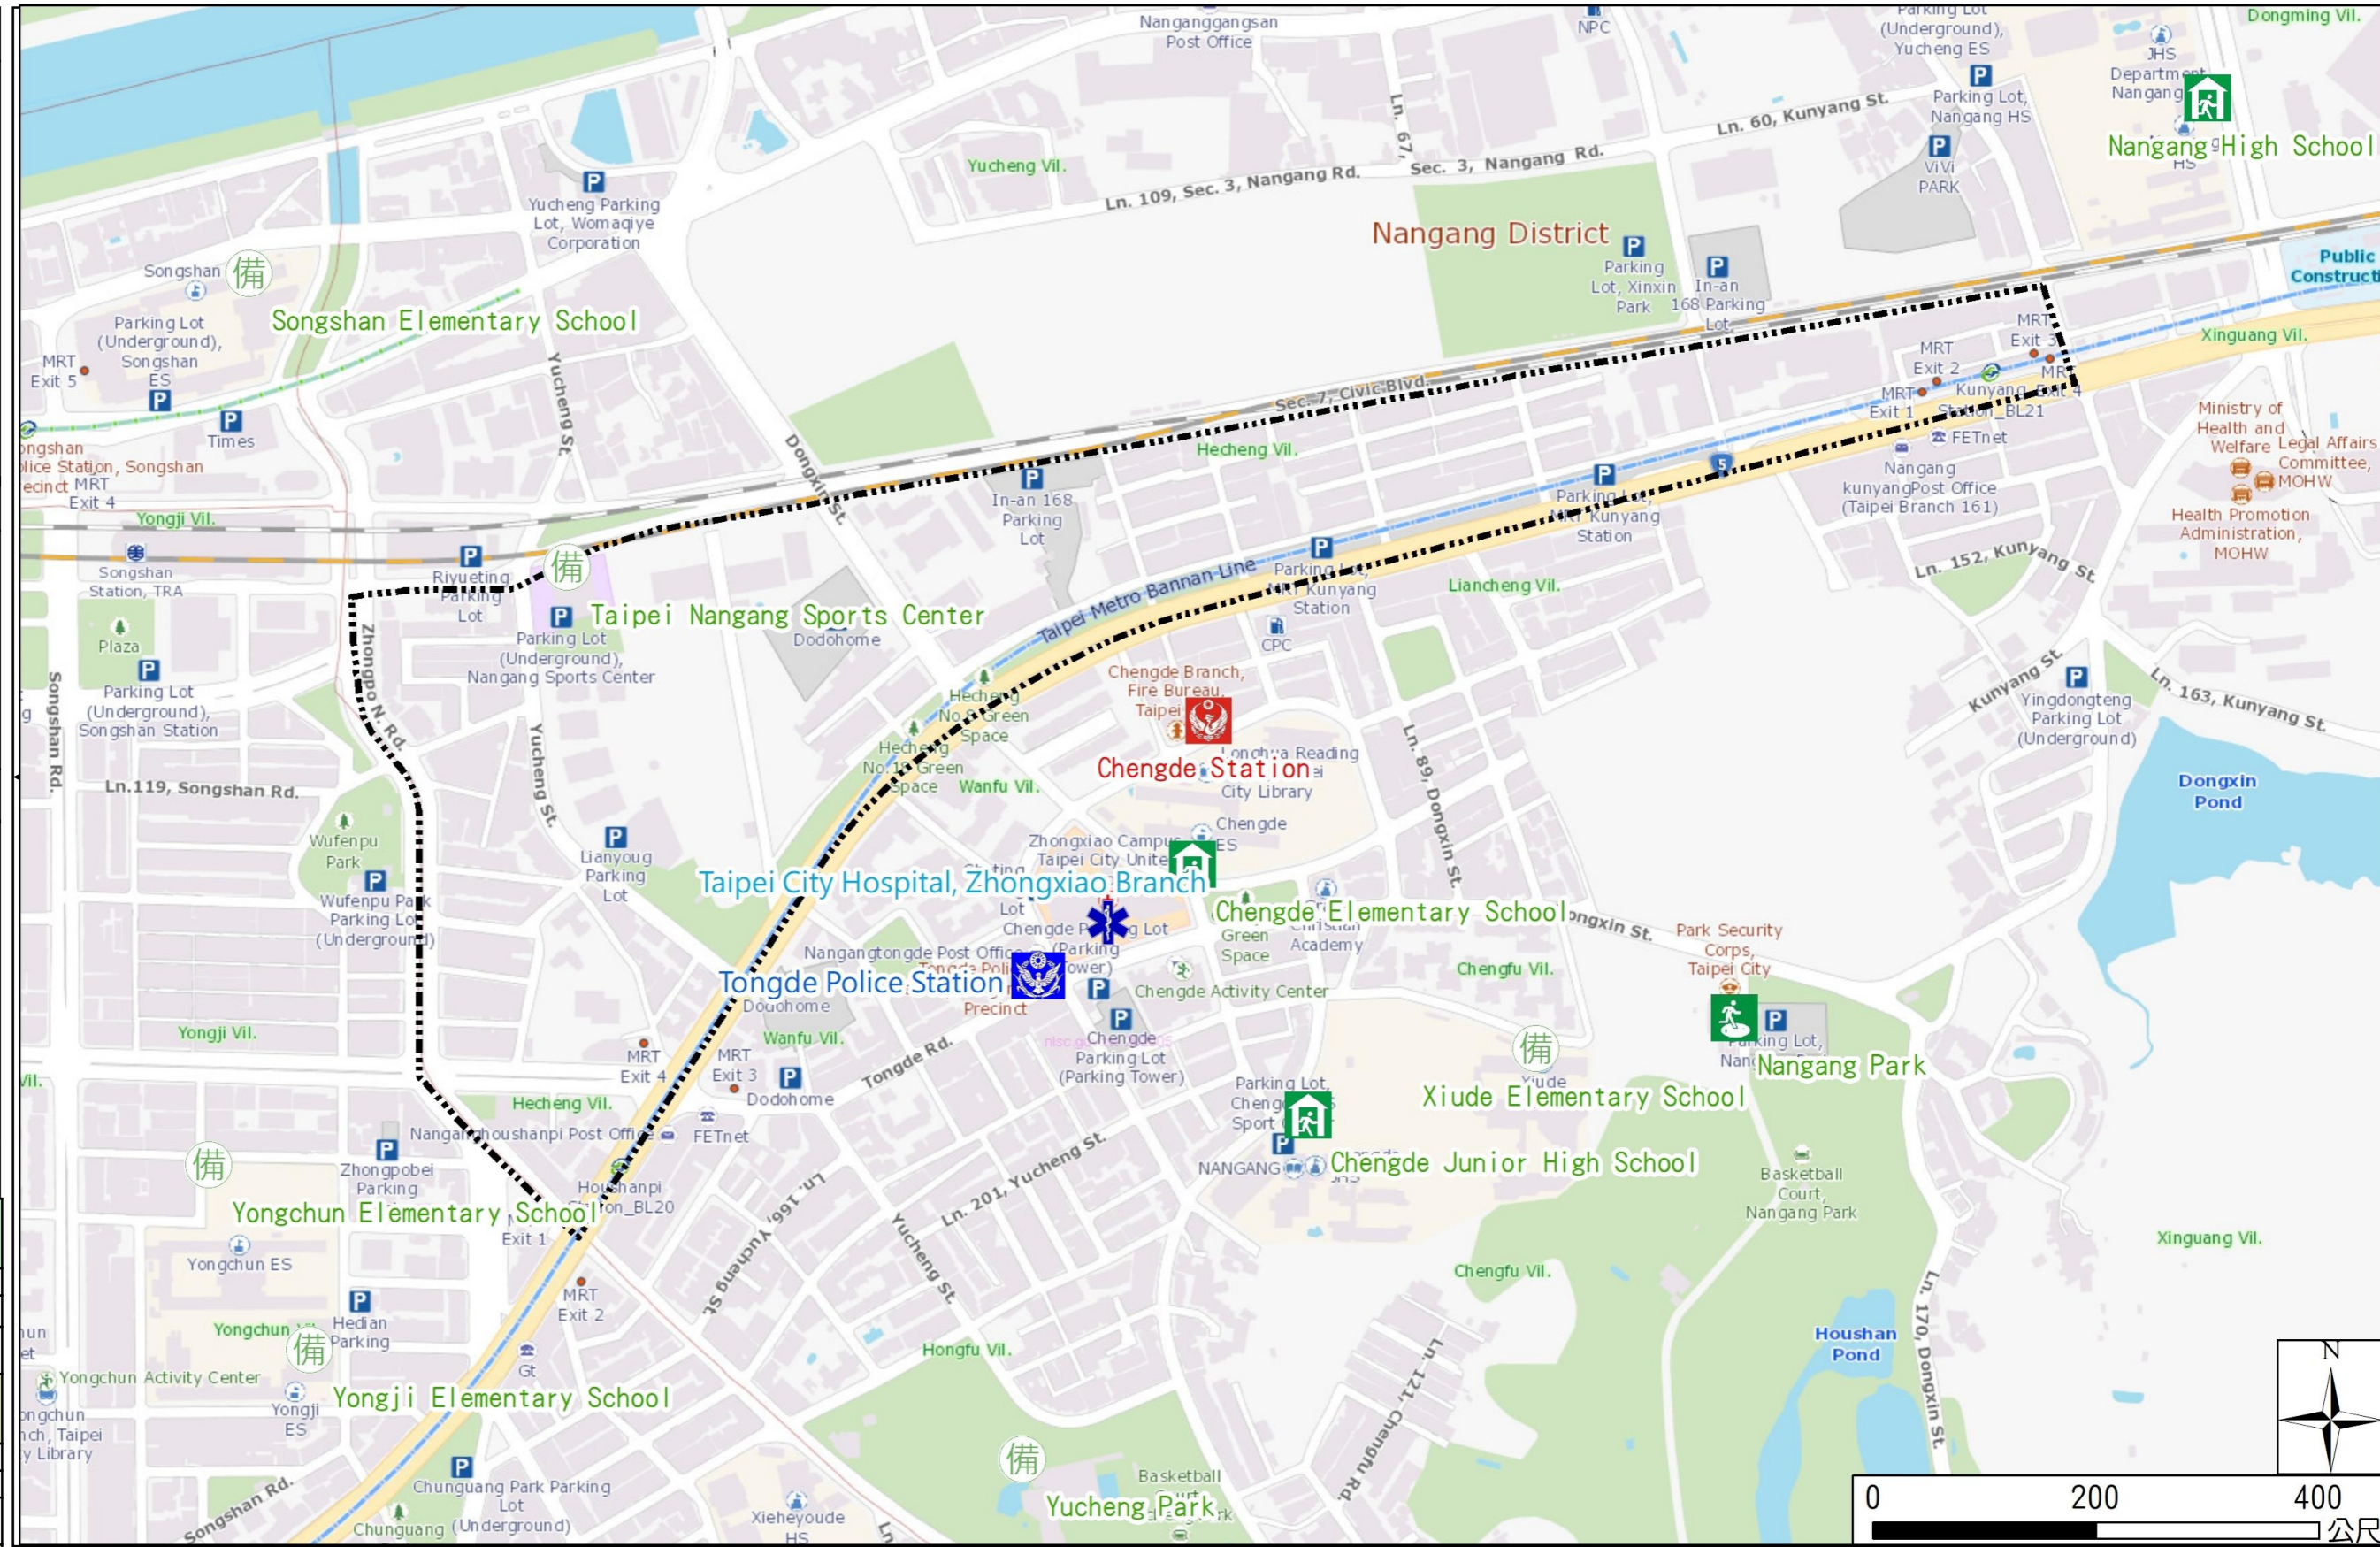

Hecheng Vil. Nangang, Dist., Taipei City Evacuation Map

Disaster notification Unit

Taipei Citizen Hotline : 1999
Fire Department Tel. : 119
Police Department Tel. : 110
EOC of Nangang Dist.
Non-emergency number :
02-27831343
Emergency number :
02-66160119
Officer
Mobile : 0972-246118
Note: Please call this District's
EOC to ensure that the evacuation
shelter is open

Disaster Prevention Information Website

Taipei of Disaster Prevention

Knowledge of disaster prevention

Flood: Vertical evacuation or preventive evacuation
Earthquake :

More disaster prevention knowledge :
Taipei City Disaster Prevention Guide

Evacuation Shelter

Name	Nangang Park Applicable to earthquake situations
Address	No.170-1, Dongxin St.
Capacity	8655
Contact number	02-27884255
Name	Nangang High School (School for Priority Shelter) Applicable to flood situations
Address	No.21, Xiangyang Rd.
Capacity	324
Contact number	02-27837863#241
Name	Chengde Elementary School (School for Priority Shelter) Applicable to earthquake situations
Address	No.65, Dongxin St.
Capacity	225
Contact number	02-27851376 # 151
Name	Taipei Nangang Sports Center
Address	No.69, Yucheng St.
Capacity	240
Contact number	02-26532279#211

圖例	里界 Village Boundary	避難收容處所 Evacuation Shelter	防救災單位 Disaster Rescue Resources	重要地標 Landmark
	里界 Village Boundary	室內避難收容處所(優先安置學校) Indoor Evacuation Shelter (School for Priority Shelter)	警察單位 Police Department	重要地標 Landmark
		室外避難收容處所(防災公園) Outdoor Evacuation Shelter (Disaster Prevention Park)	消防單位 Fire Department	
		避難收容處所(備用) Evacuation Shelter (Backup)	急救責任醫院 Designated Hospital (Emergency Medical Treatment)	
			直升機起降場 Helicopter Pad