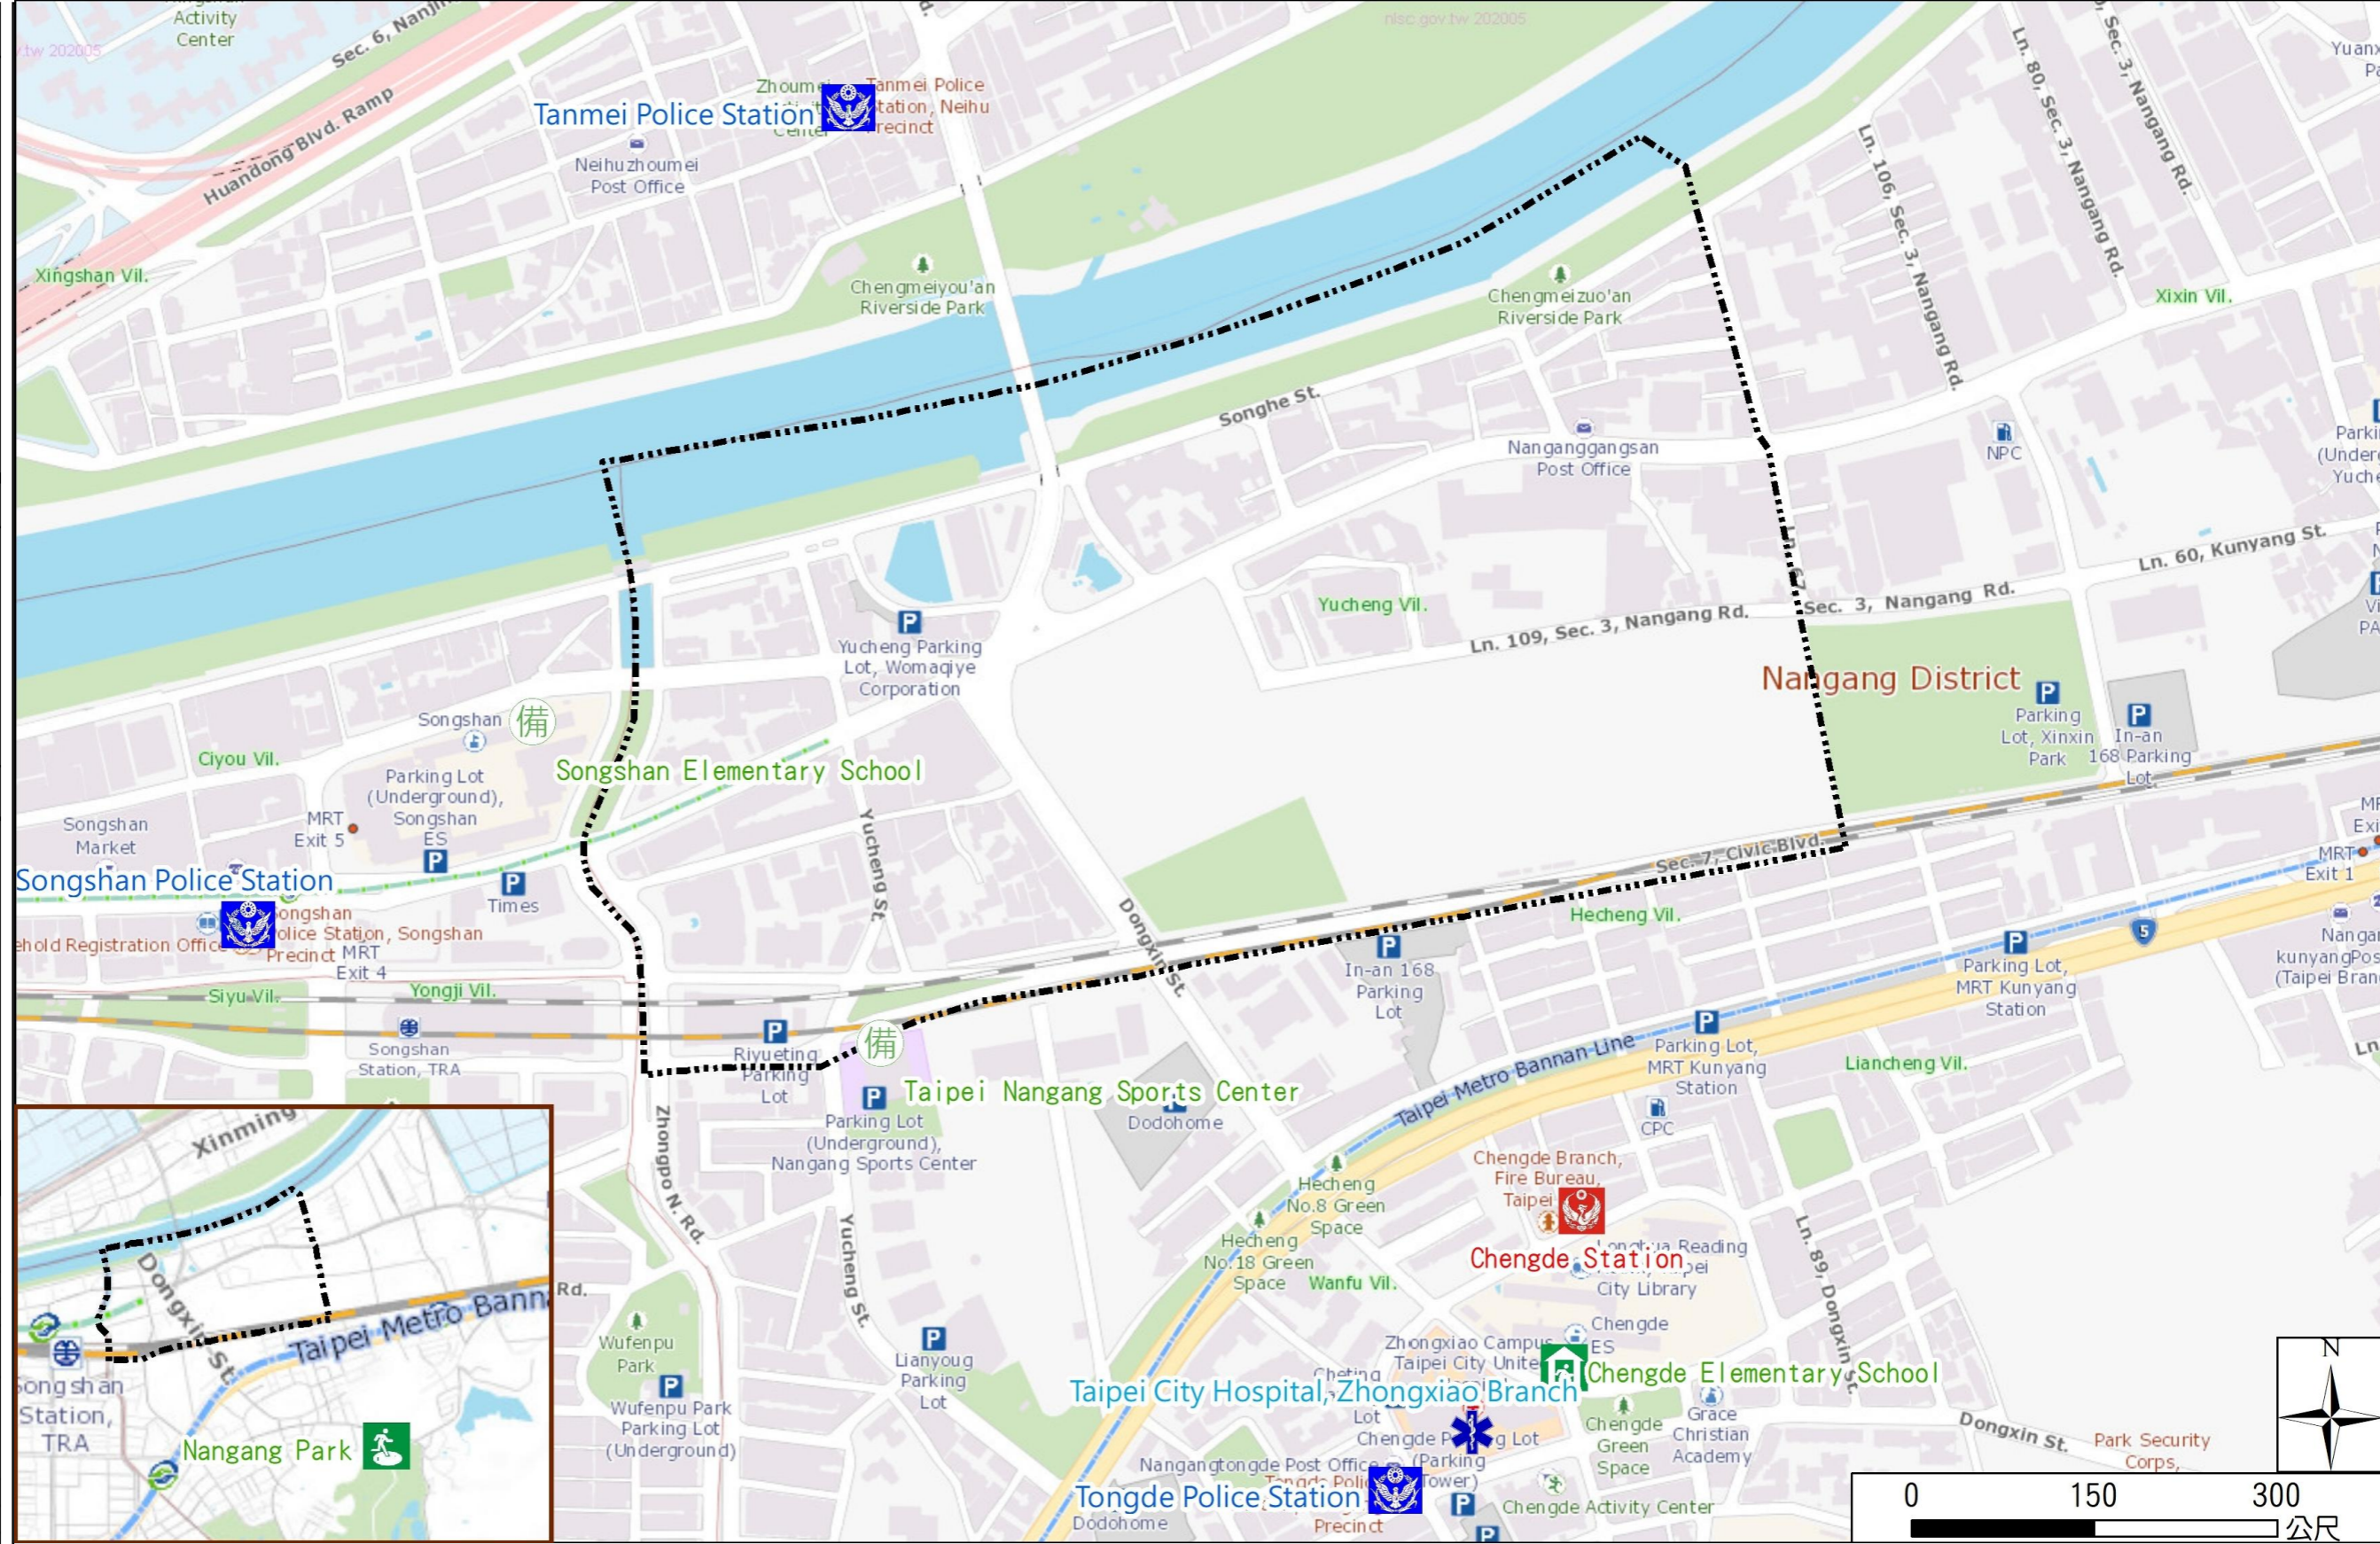

Yucheng Vil., Nangang Dist., Taipei City Evacuation Map

Disaster notification Unit

Taipei Citizen Hotline : 1999
Fire Department Tel. : 119
Police Department Tel. : 110
EOC of Nangang Dist.
Non-emergency number : 02-27831343
Emergency number : 02-66160119
Officer
Mobile : 0972-246112
Note: Please call this District's EOC to ensure that the evacuation shelter is open

Disaster Prevention Information Website

Taipei of Disaster Prevention

Knowledge of disaster prevention

Flood: Vertical evacuation or preventive evacuation
Earthquake :

More disaster prevention knowledge :

Taipei City Disaster Prevention Guide

Evacuation Shelter

Name	Nangang Park Applicable to earthquake situations
Address	No.170-1, Dongxin St.
Capacity	8655
Contact Number	02-27884255
Name	Chengde Elementary School (School for Priority Shelter) Applicable to earthquake situations
Address	No.65, Dongxin St.
Capacity	225
Contact Number	02-27851376#151
Name	Taipei Nangang Sports Center
Address	No.69, Yucheng St.
Capacity	240
Contact Number	02-2653-2279#211
Name	
Address	
Capacity	
Contact Number	

圖例	里界 Village Boundary	避難收容處所 Evacuation Shelter	防救災單位 Disaster Rescue Resources	重要地標 Landmark
	里界 Village Boundary	室內避難收容處所(優先安置學校) Indoor Evacuation Shelter (School for Priority Shelter) 室外避難收容處所(防災公園) Outdoor Evacuation Shelter (Disaster Prevention Park) 避難收容處所(備用) Evacuation Shelter (Backup)	警察單位 Police Department 消防單位 Fire Department 急救責任醫院 Designated Hospital (Emergency Medical Treatment)	直升機起降場 Helicopter Pad 重要地標 Landmark