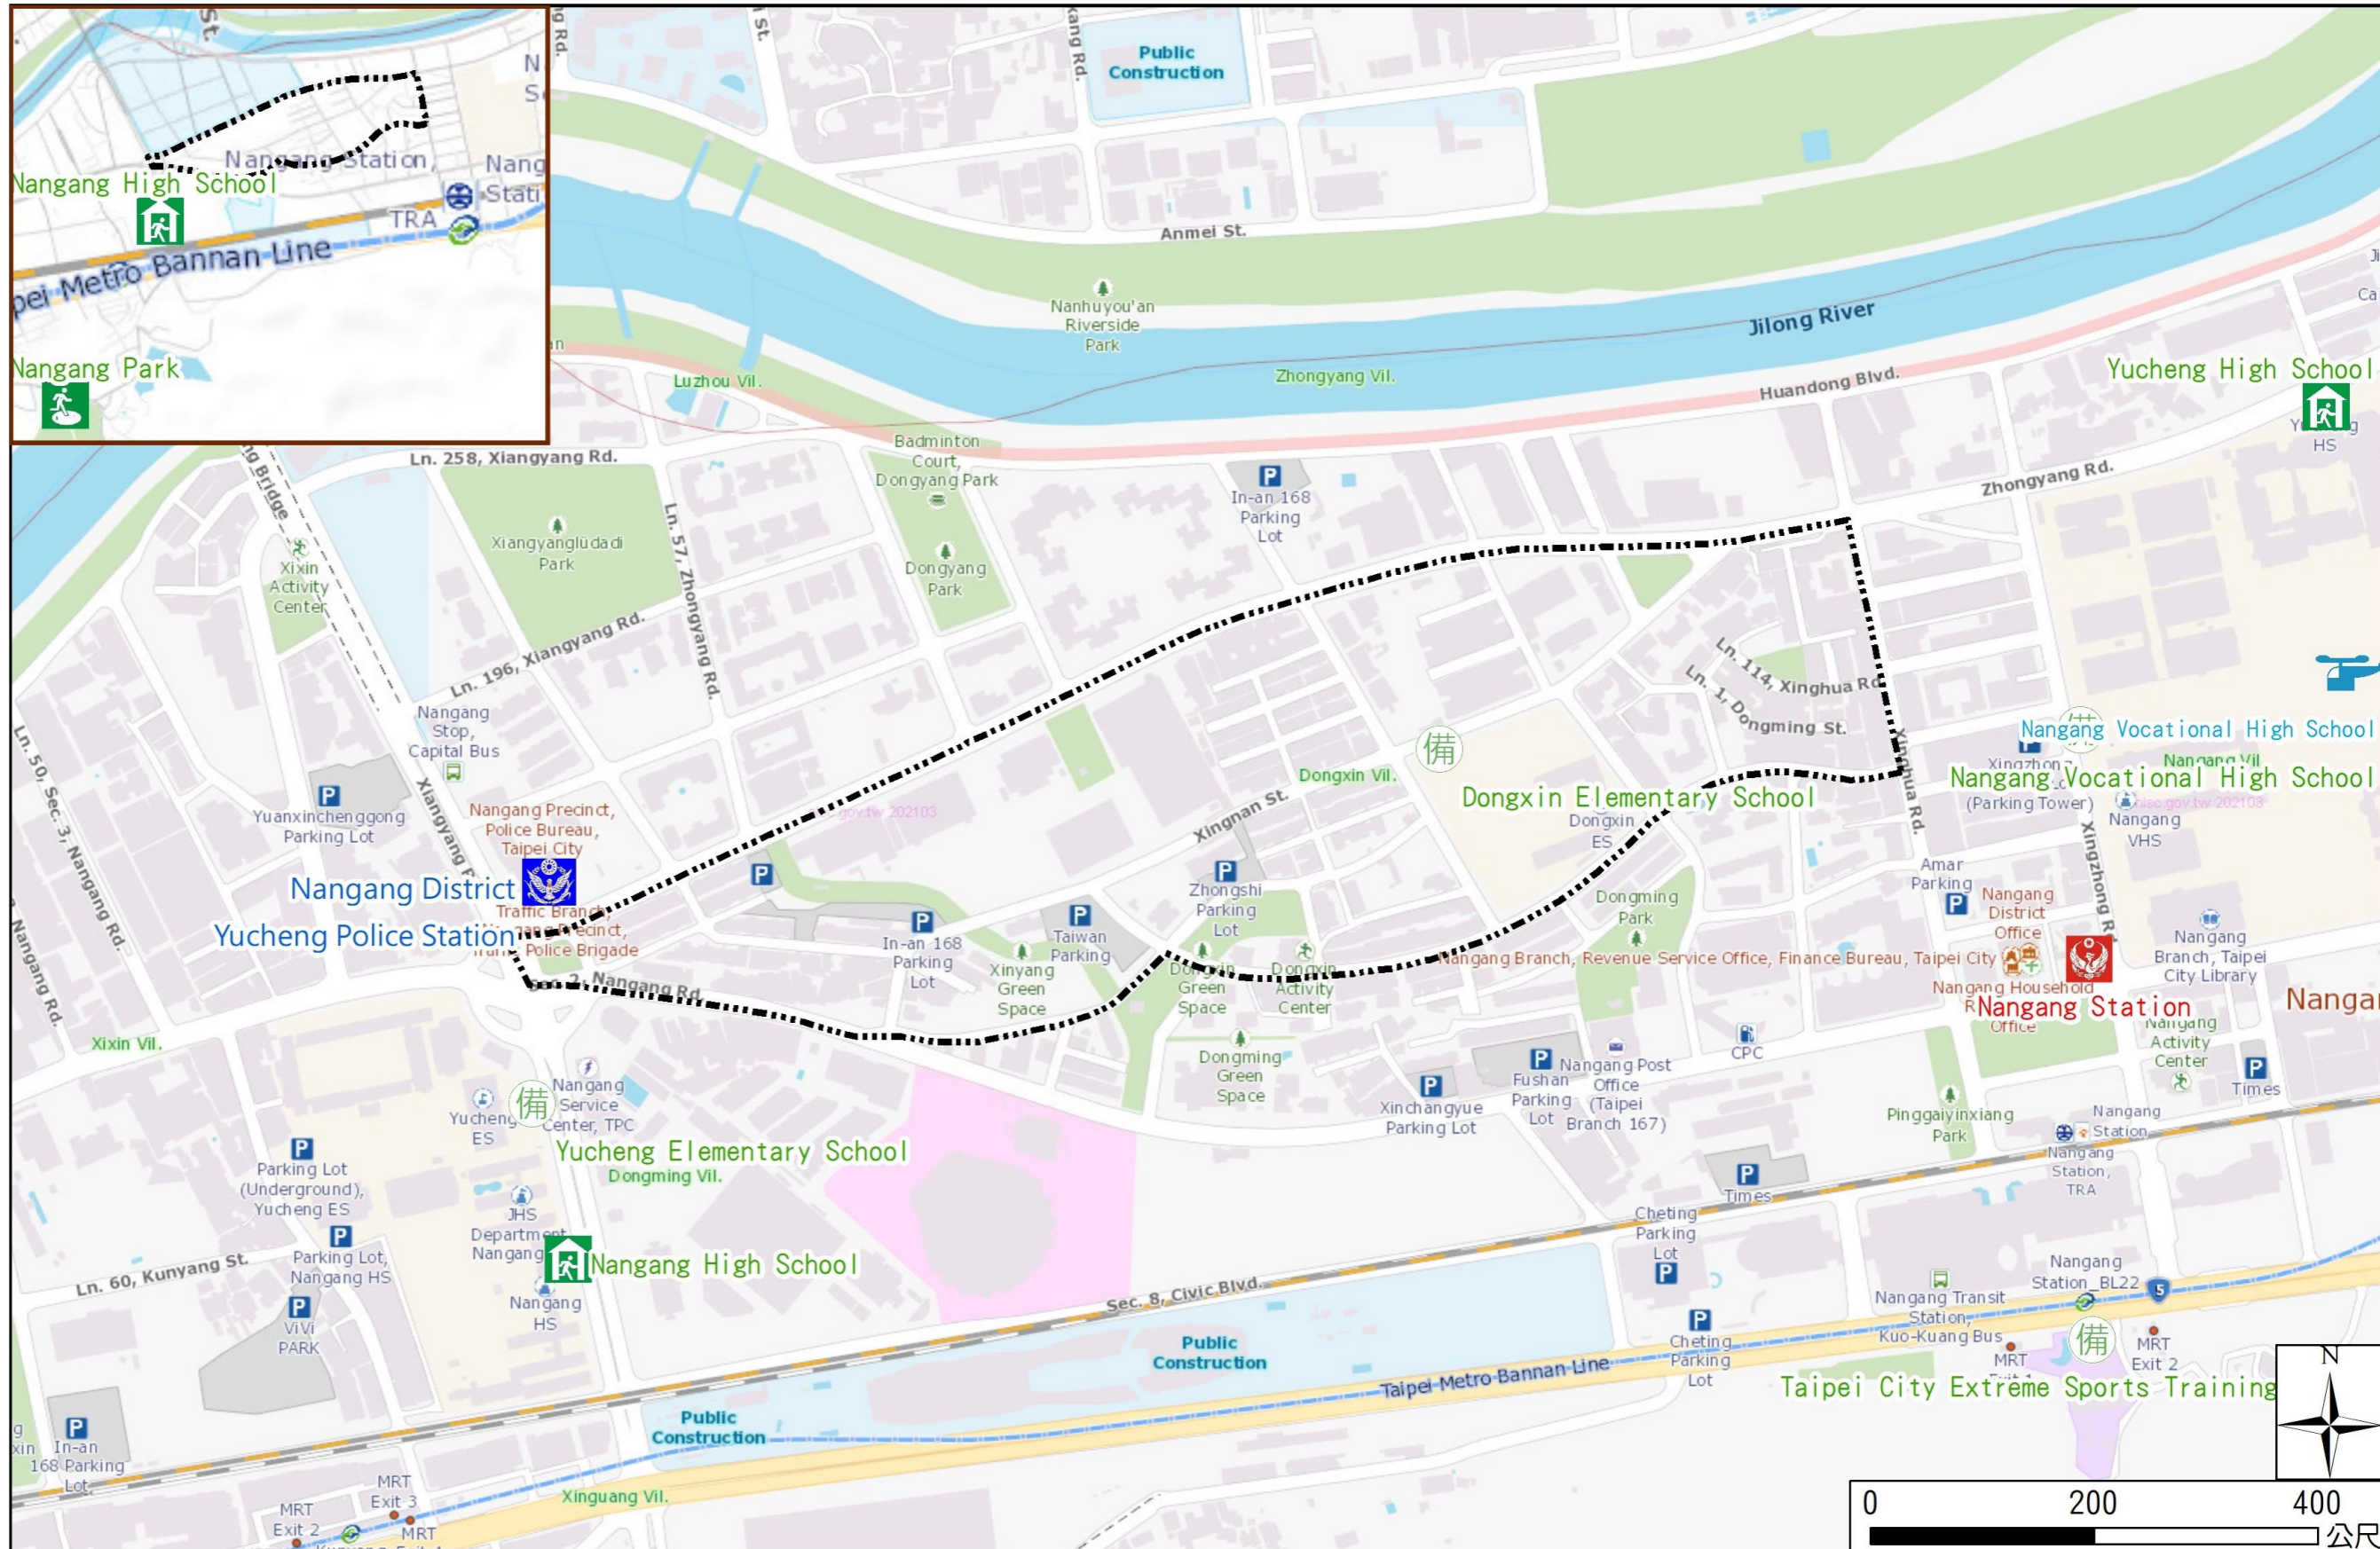

Dongxin Vil., Nangang Dist., Taipei City Evacuation Map

Disaster notification Unit

Taipei Citizen Hotline : 1999
 Fire Department Tel. : 119
 Police Department Tel. : 110
 EOC of Nangang Dist.
 Non-emergency number :
 02-27831343
 Emergency number :
 02-66160119
 Officer
 Mobile : 0972-246122
 Note: Please call this District's
 EOC to ensure that the evacuation
 shelter is open

Disaster Prevention Information Website

Taipei of Disaster Prevention

Knowledge of disaster prevention

Flood: Vertical evacuation or preventive evacuation
 Earthquake :

More disaster prevention knowledge :
 Taipei City Disaster Prevention Guide

Evacuation Shelter

Name	Nangang Park Applicable to earthquake situations
Address	No.170-1, Dongxin St.
Capacity	8655
Contact number	27884255
Name	Nangang High School (School for Priority Shelter) Applicable to flood situations
Address	No.21, Xiangyang Rd.
Capacity	324
Contact number	02-27837863#241
Name	Dongxin Elementary School
Address	No.62, Xingnan St.
Capacity	45
Contact number	02-27837577#31
Name	Yucheng Elementary School
Address	No.31, Xiangyang Rd.
Capacity	30
Contact number	02-27836049#150