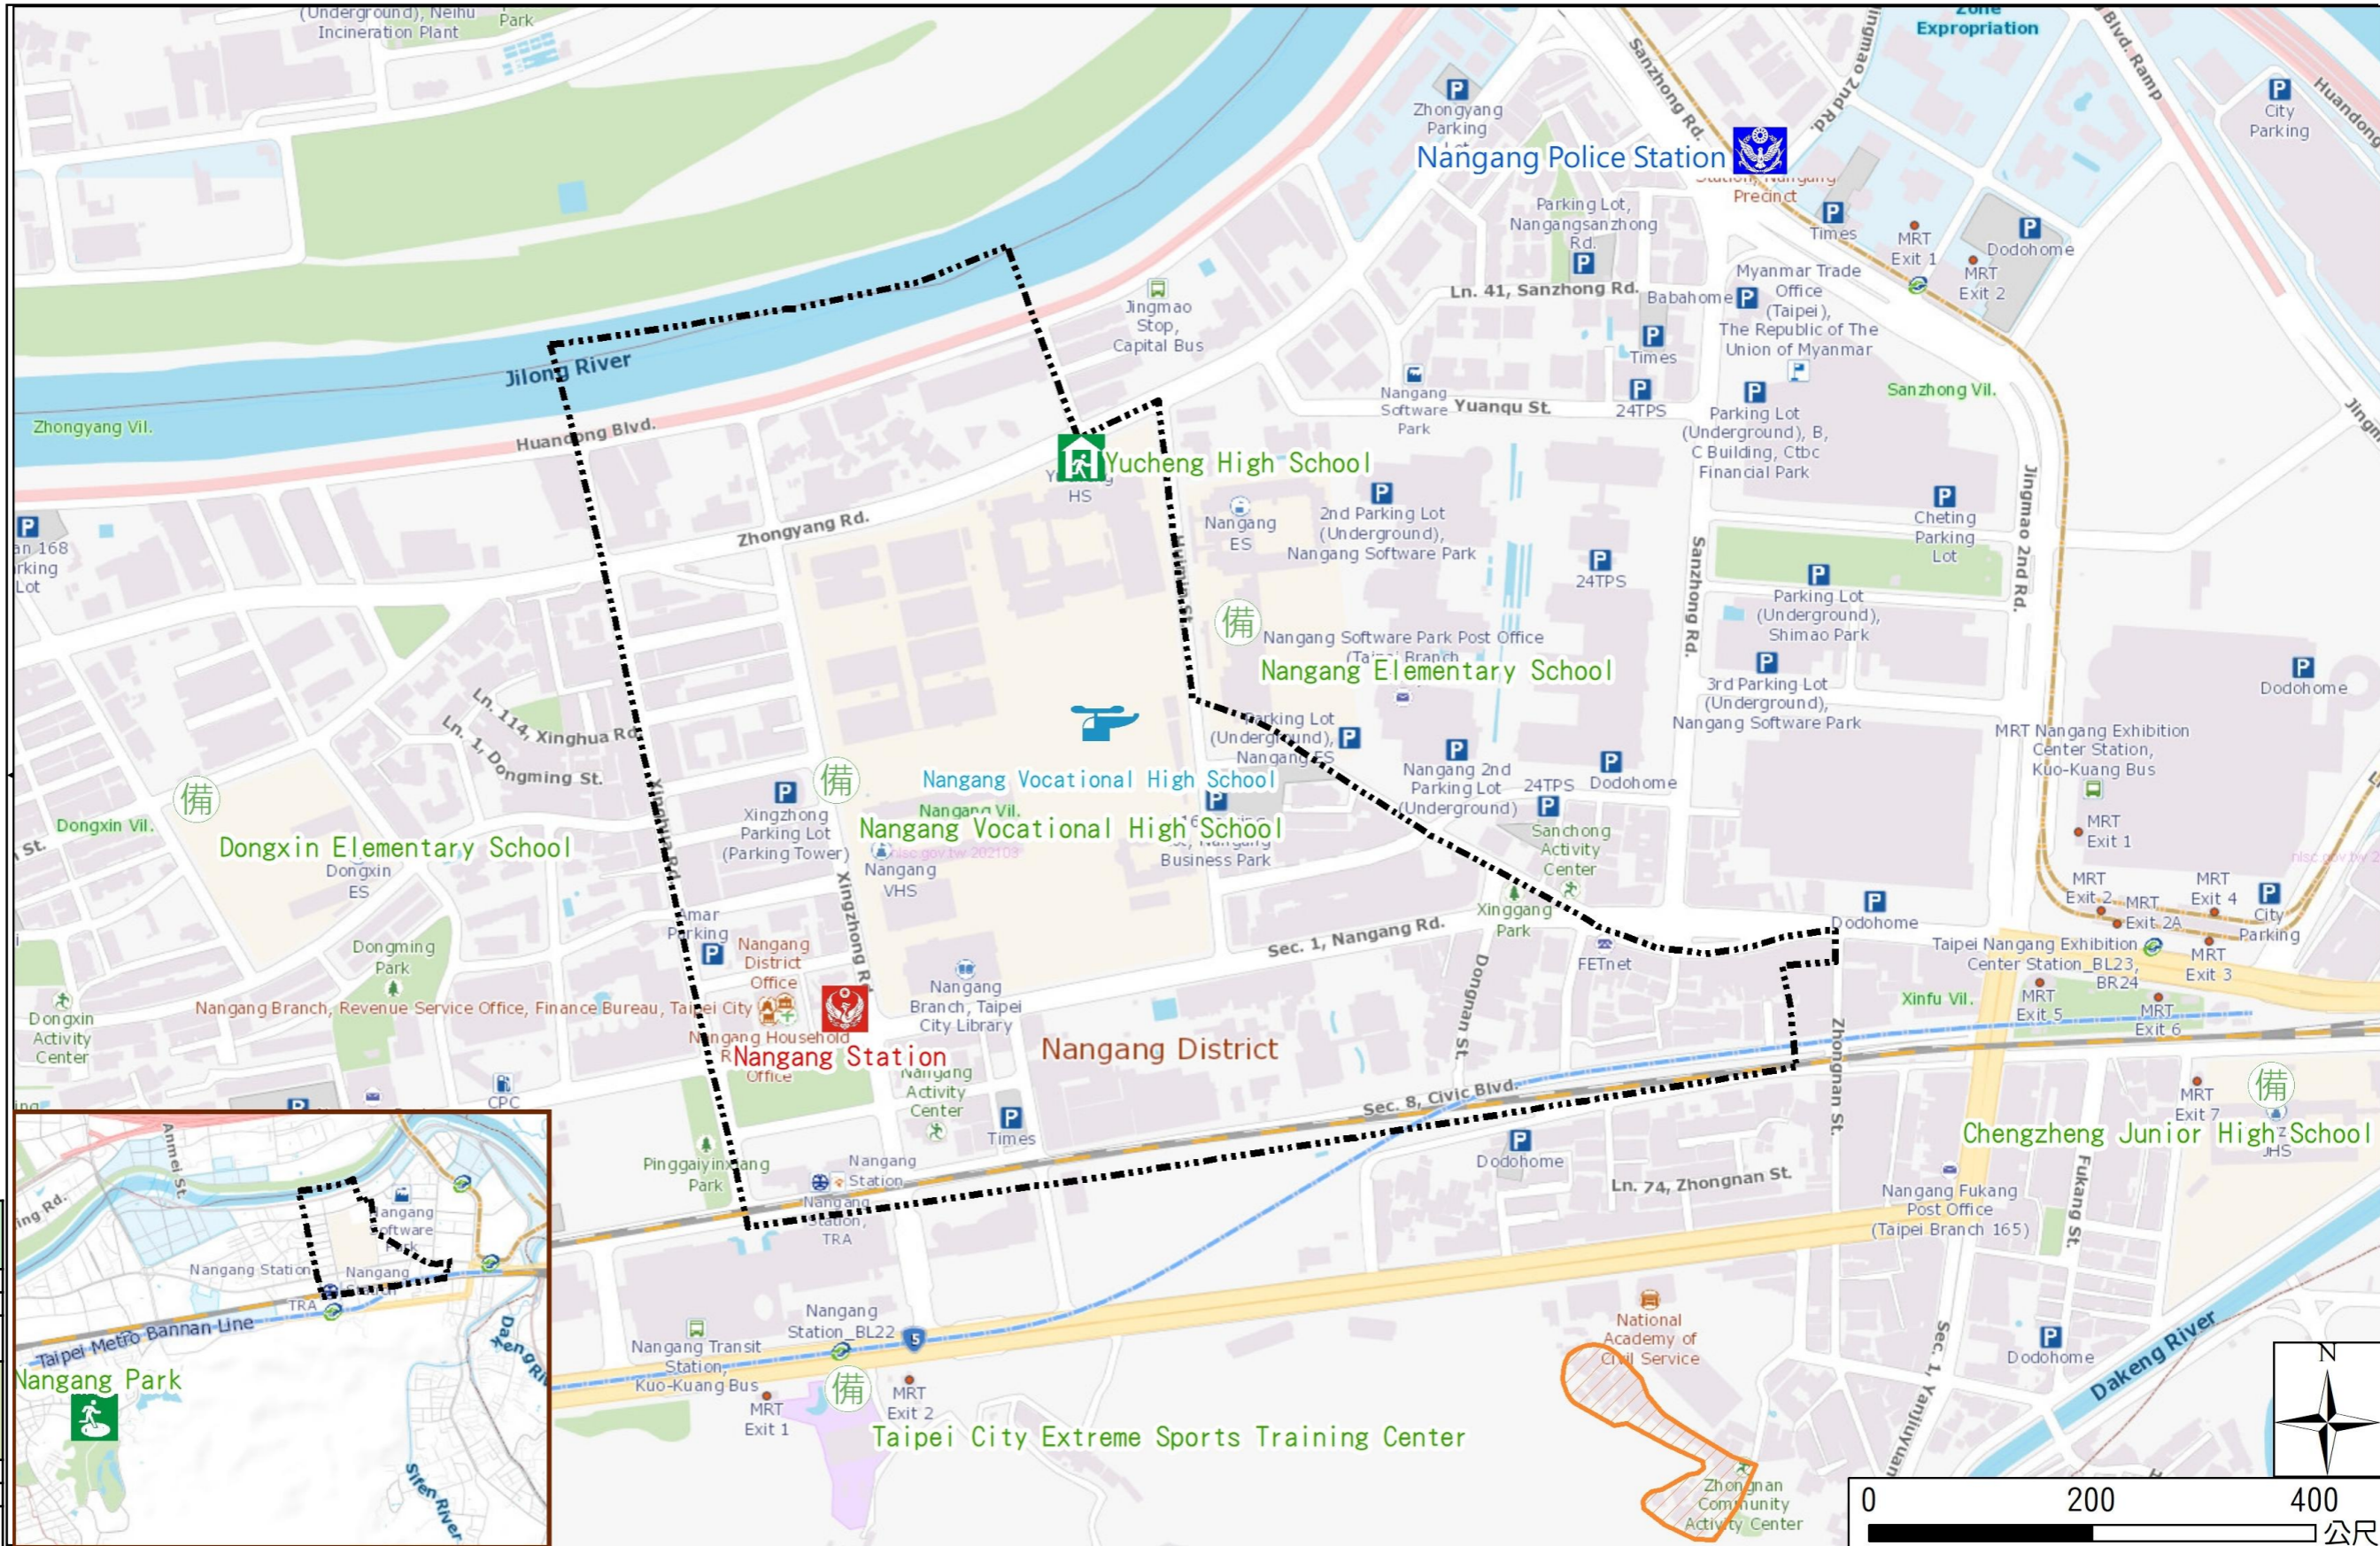

Nangang Vil., Nangang Dist., Taipei City Evacuation Map

Disaster notification Unit

Taipei Citizen Hotline : 1999
 Fire Department Tel. : 119
 Police Department Tel. : 110
 EOC of Nangang Dist.
 Non-emergency number :
 02-27831343
 Emergency number :
 02-6616-0119
 Officer
 Mobile : 0972-246155
 Note: Please call this District's
 EOC to ensure that the evacuation
 shelter is open

Disaster Prevention Information Website

Taipei of Disaster Prevention

Knowledge of disaster prevention

Flood: Vertical evacuation or preventive evacuation
 Earthquake :

More disaster prevention knowledge :
 Taipei City Disaster Prevention Guide

Evacuation Shelter

Name	Nangang Park Applicable to earthquake situations
Address	No.170-1, Dongxin St.
Capacity	8655
Contact number	02-27884255
Name	Yucheng High School (School for Priority Shelter) Applicable to flood situations
Address	No.366, Chongyang Rd.
Capacity	318
Contact number	02-26530475#551
Name	Nangang Vocational High School
Address	No.29, Xingzhong Rd., Nangang Dist.
Capacity	160
Contact number	02-27825432#1501
Name	Taipei City Extreme Sports Training Center
Address	No.382, Sec. 7, Zhongxiao E. Rd
Capacity	50
Contact number	02-25702330#6435