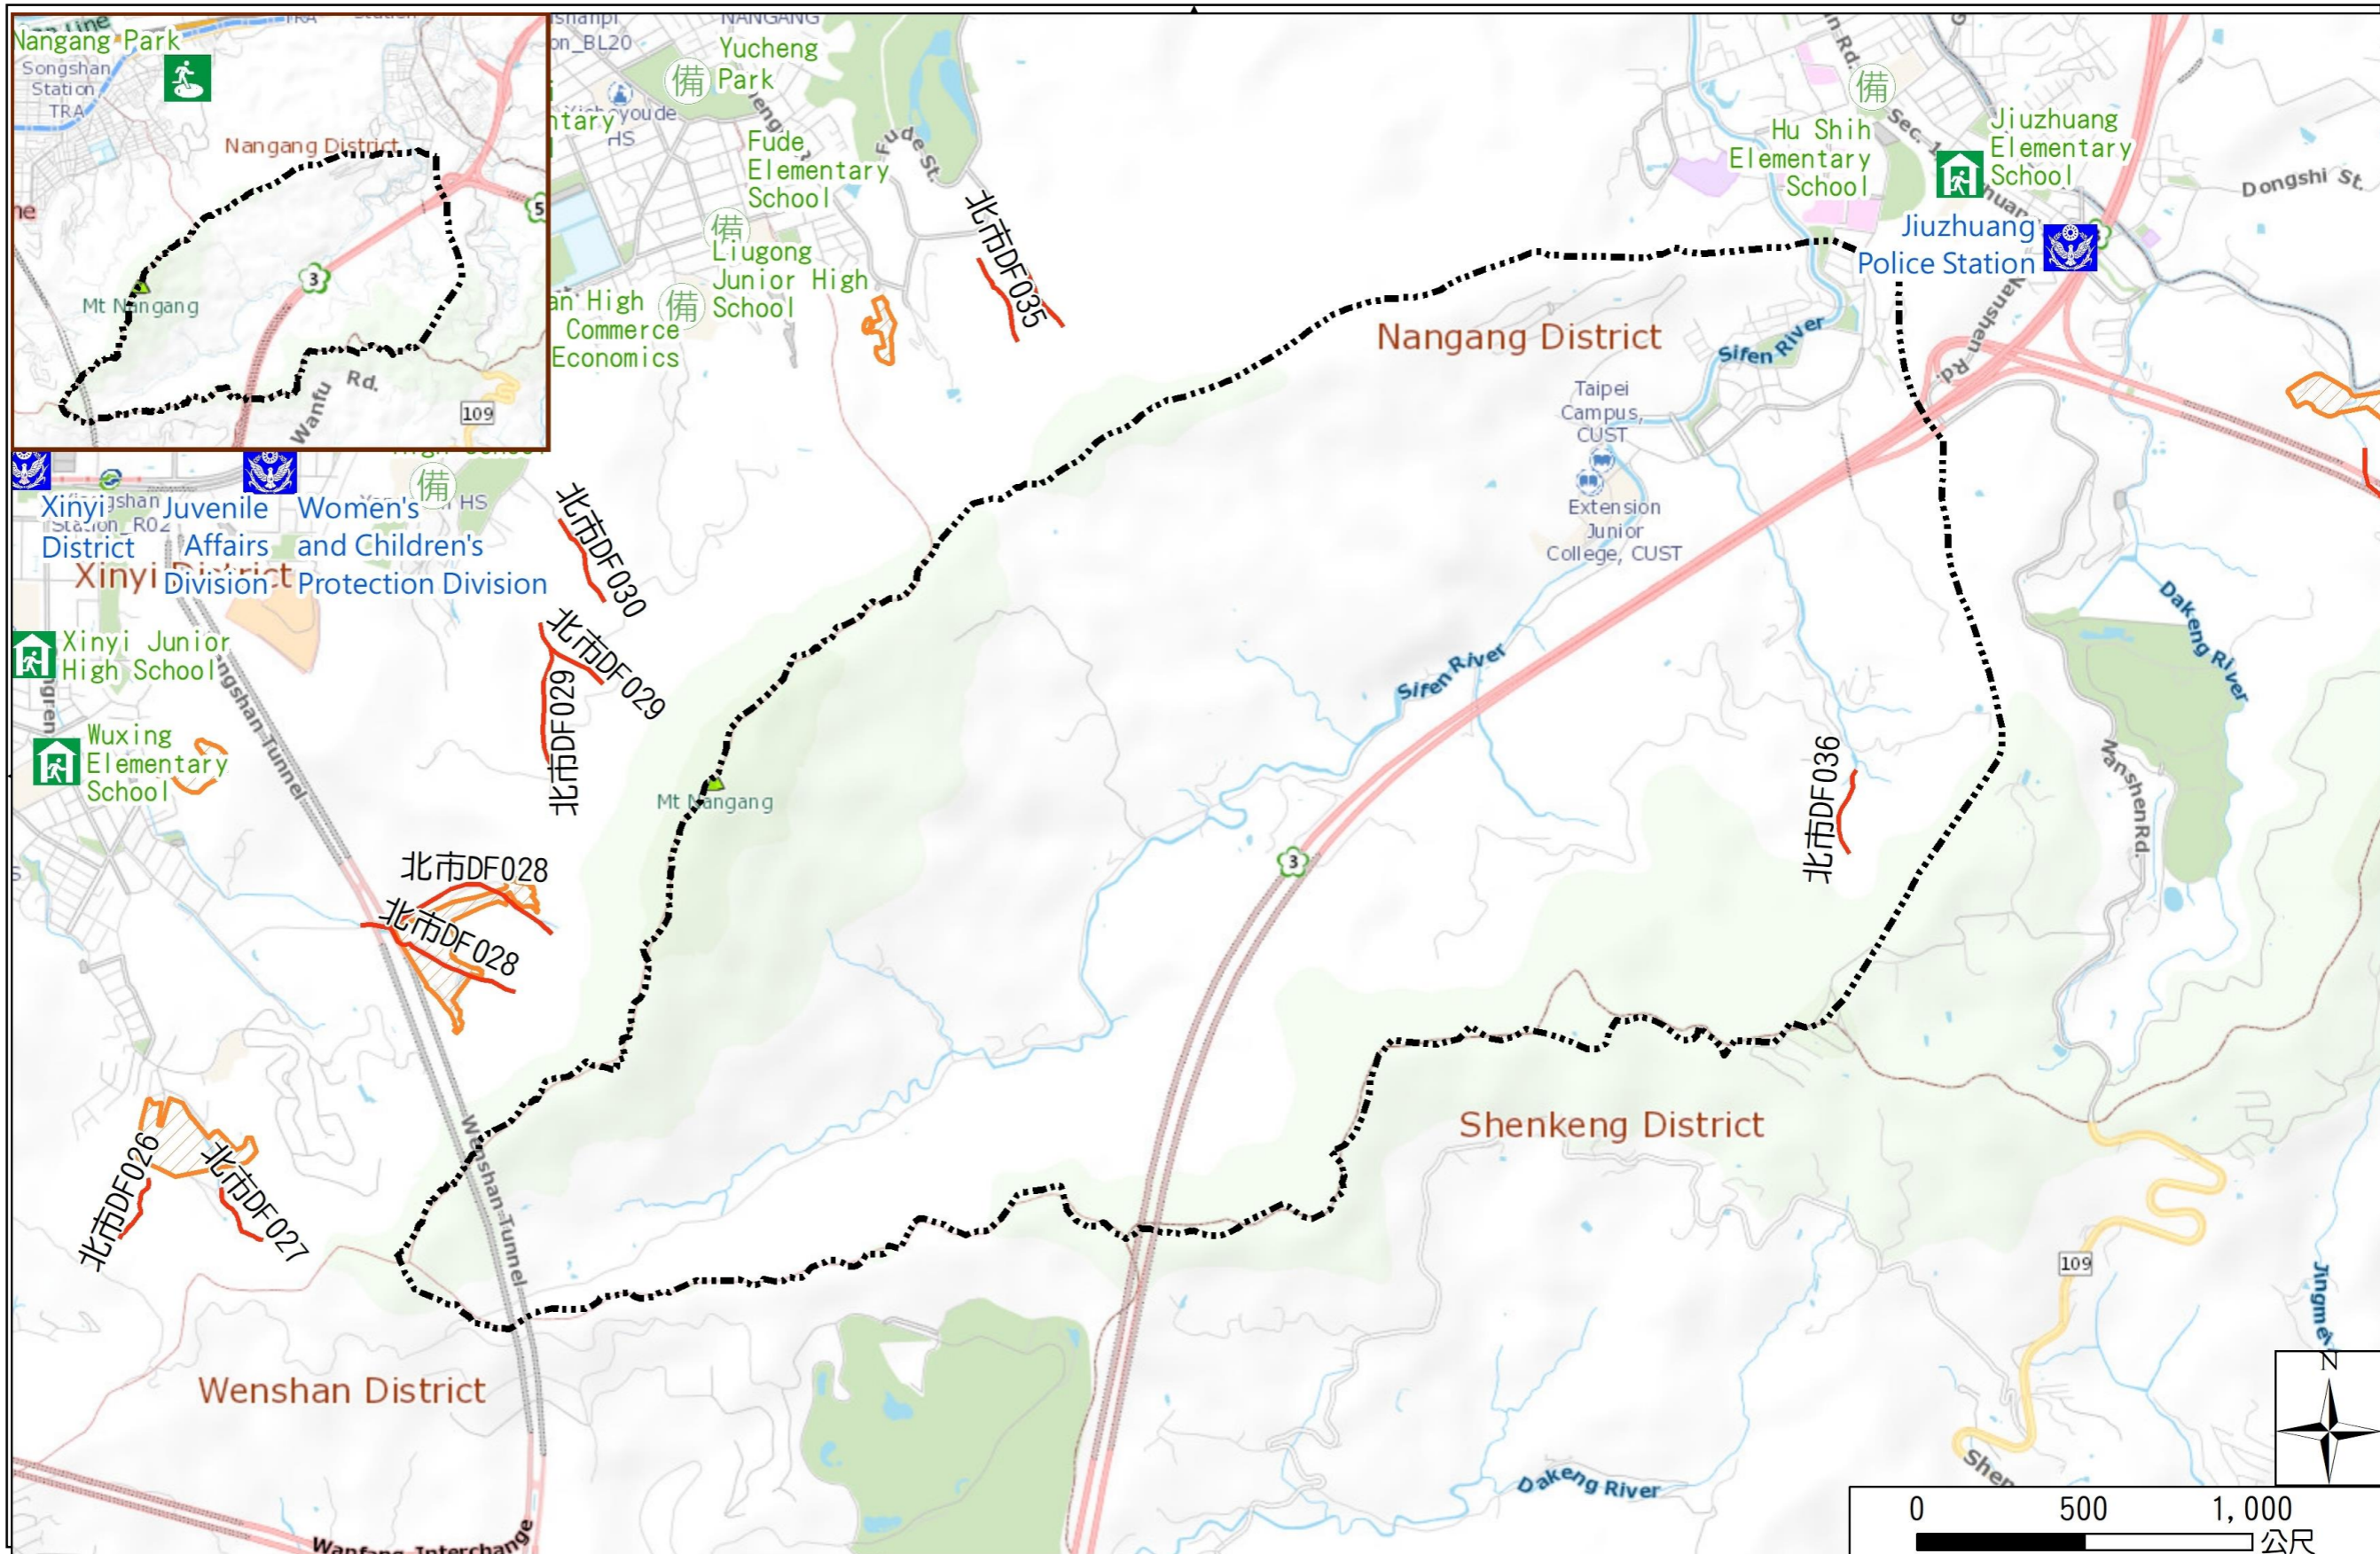

Jiuru Vil., Nangang Dist., Taipei City Evacuation Map

Disaster notification Unit

Taipei Citizen Hotline : 1999
 Fire Department Tel. : 119
 Police Department Tel. : 110
 EOC of Nangang Dist.
 Non-emergency number :
 02-27831343
 Emergency number :
 02-66160119
 Officer
 Mobile : 0972-246119
 Note: Please call this District's
 EOC to ensure that the evacuation
 shelter is open

Disaster Prevention Information Website

Taipei of Disaster Prevention

Knowledge of disaster prevention

Flood: Vertical evacuation or preventive evacuation
 Earthquake :

More disaster prevention knowledge :
 Taipei City Disaster Prevention Guide

Evacuation Shelter

Name	Nangang Park Applicable to earthquake situations
Address	No.170-1, Dongxin St.
Capacity	8655
Contact number	02-27884255
Name	Jiuzhuang Elementary school (School for Priority Shelter) Applicable to debris flow situations
Address	No.100, Sec. 1, Jiuzhuang St.
Capacity	92
Contact number	02-27821418#130
Name	Hu Shih Elementary School
Address	No.1, Sec. 1, Jiuzhuang St.
Capacity	225
Contact number	02-27824949#930
Name	Yucheng Park
Address	No.55, Zhongpo S. Rd.
Capacity	3523
Contact number	02-27884255

圖例	里界 Village Boundary	避難收容處所 Evacuation Shelter	防救災單位 Disaster Rescue Resources	重要地標 Landmark
	里界 Village Boundary	 室內避難收容處所(優先安置學校) Indoor Evacuation Shelter (School for Priority Shelter)	 警察單位 Police Department	 重要地標 Landmark
	山坡地老舊聚落 Hillside Communities	 室外避難收容處所(防災公園) Outdoor Evacuation Shelter (Disaster Prevention Park)	 消防單位 Fire Department	
	土石流潛勢溪流 Potential Debris Flow Hazard Torrent	 避難收容處所(備用) Evacuation Shelter (Backup)	 急救責任醫院 Designated Hospital (Emergency Medical Treatment)	
			 直升機起降場 Helicopter Pad	