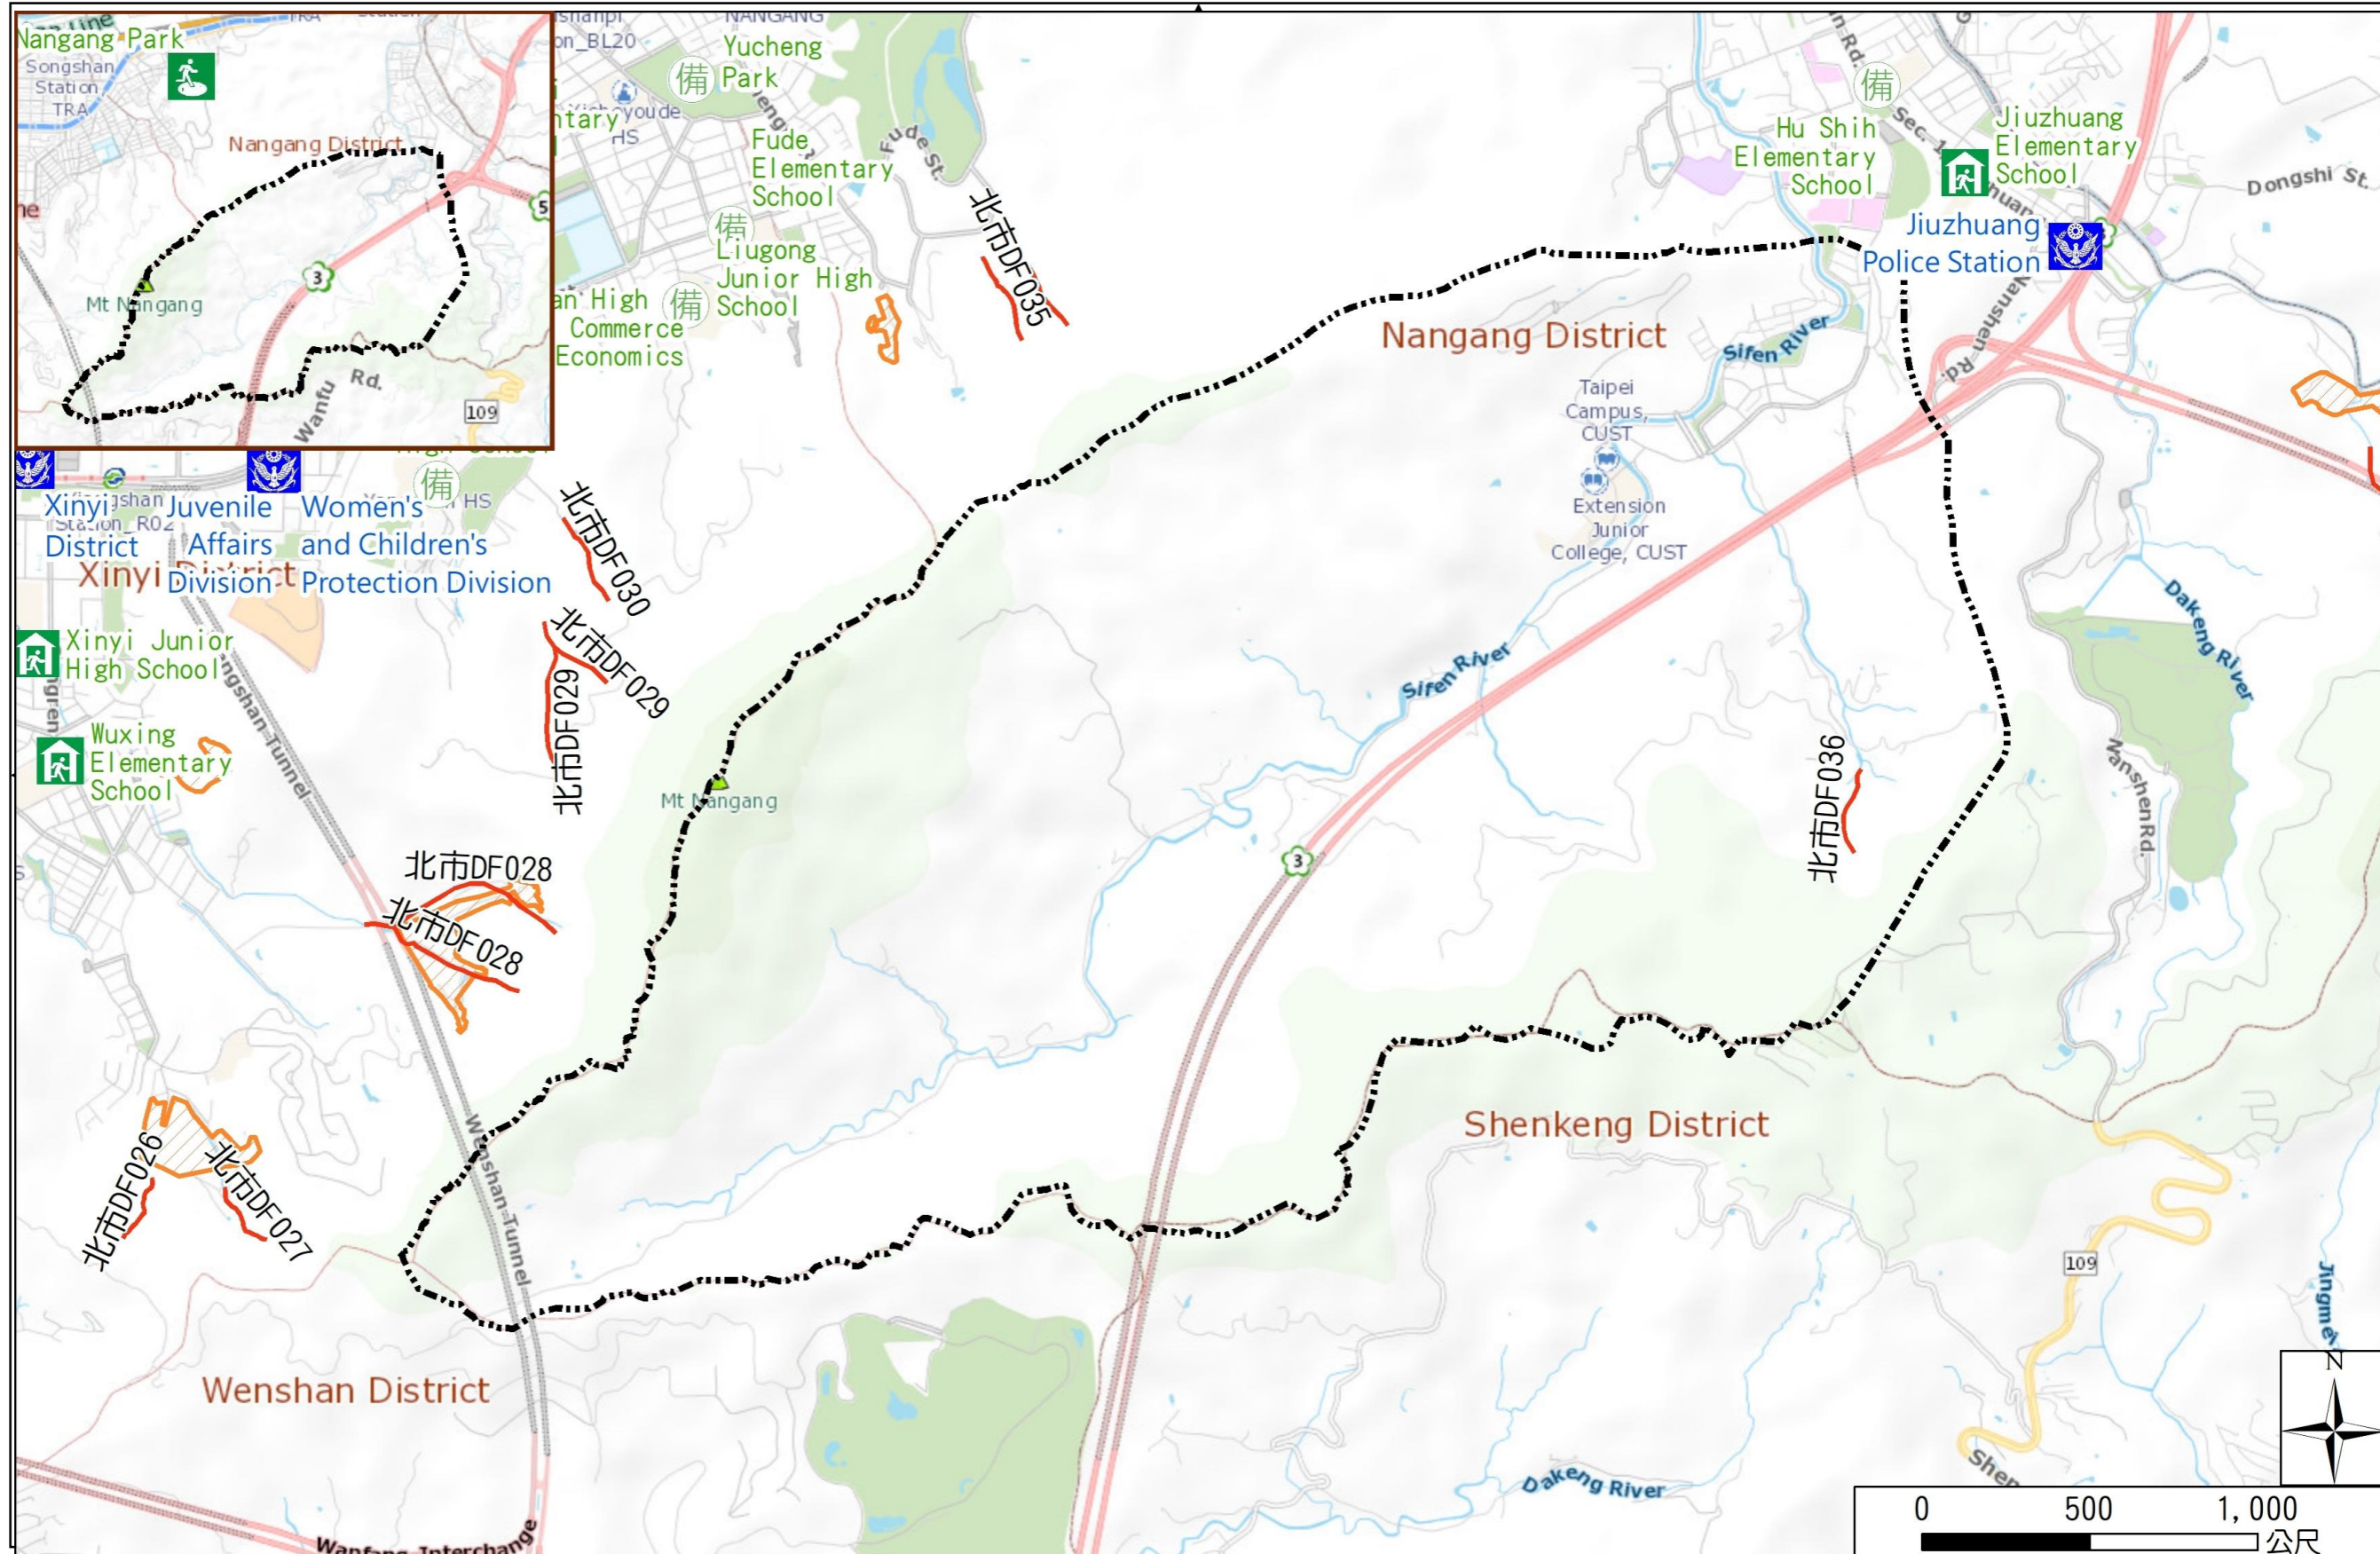

Jiuru Vil., Nangang Dist., Taipei City Evacuation Map

Disaster notification Unit

Taipei Citizen Hotline : 1999
 Fire Department Tel. : 119
 Police Department Tel. : 110
 EOC of Nangang Dist.
 Non-emergency number :
 02-27831343
 Emergency number :
 02-66160119
 Officer
 Mobile : 0972-246119
 Note: Please call this District's
 EOC to ensure that the evacuation
 shelter is open

Disaster Prevention Information Website

Taipei of Disaster Prevention

Knowledge of disaster prevention

Flood: Vertical evacuation or preventive evacuation
 Earthquake :

More disaster prevention knowledge :
 Taipei City Disaster Prevention Guide

Evacuation Shelter

Name	Nangang Park Applicable to earthquake situations
Address	No.170-1, Dongxin St.
Capacity	8655
Contact number	02-27884255
Name	Jiuzhuang Elementary school (School for Priority Shelter) Applicable to debris flow situations
Address	No.100, Sec. 1, Jiuzhuang St.
Capacity	92
Contact number	02-27821418#130
Name	Hu Shih Elementary School
Address	No.1, Sec. 1, Jiuzhuang St.
Capacity	225
Contact number	02-27824949#930
Name	Yucheng Park
Address	No.55, Zhongpo S. Rd.
Capacity	3523
Contact number	02-27884255

圖例	里界 Village Boundary	避難收容處所 Evacuation Shelter	防救災單位 Disaster Rescue Resources	重要地標 Landmark
	里界 Village Boundary	 室內避難收容處所(優先安置學校) Indoor Evacuation Shelter (School for Priority Shelter)	 警察單位 Police Department	 重要地標 Landmark
	山坡地老舊聚落 Hillside Communities	 室外避難收容處所(防災公園) Outdoor Evacuation Shelter (Disaster Prevention Park)	 消防單位 Fire Department	
	土石流潛勢溪流 Potential Debris Flow Hazard Torrent	 避難收容處所(備用) Evacuation Shelter (Backup)	 急救責任醫院 Designated Hospital (Emergency Medical Treatment)	
			 直升機起降場 Helicopter Pad	