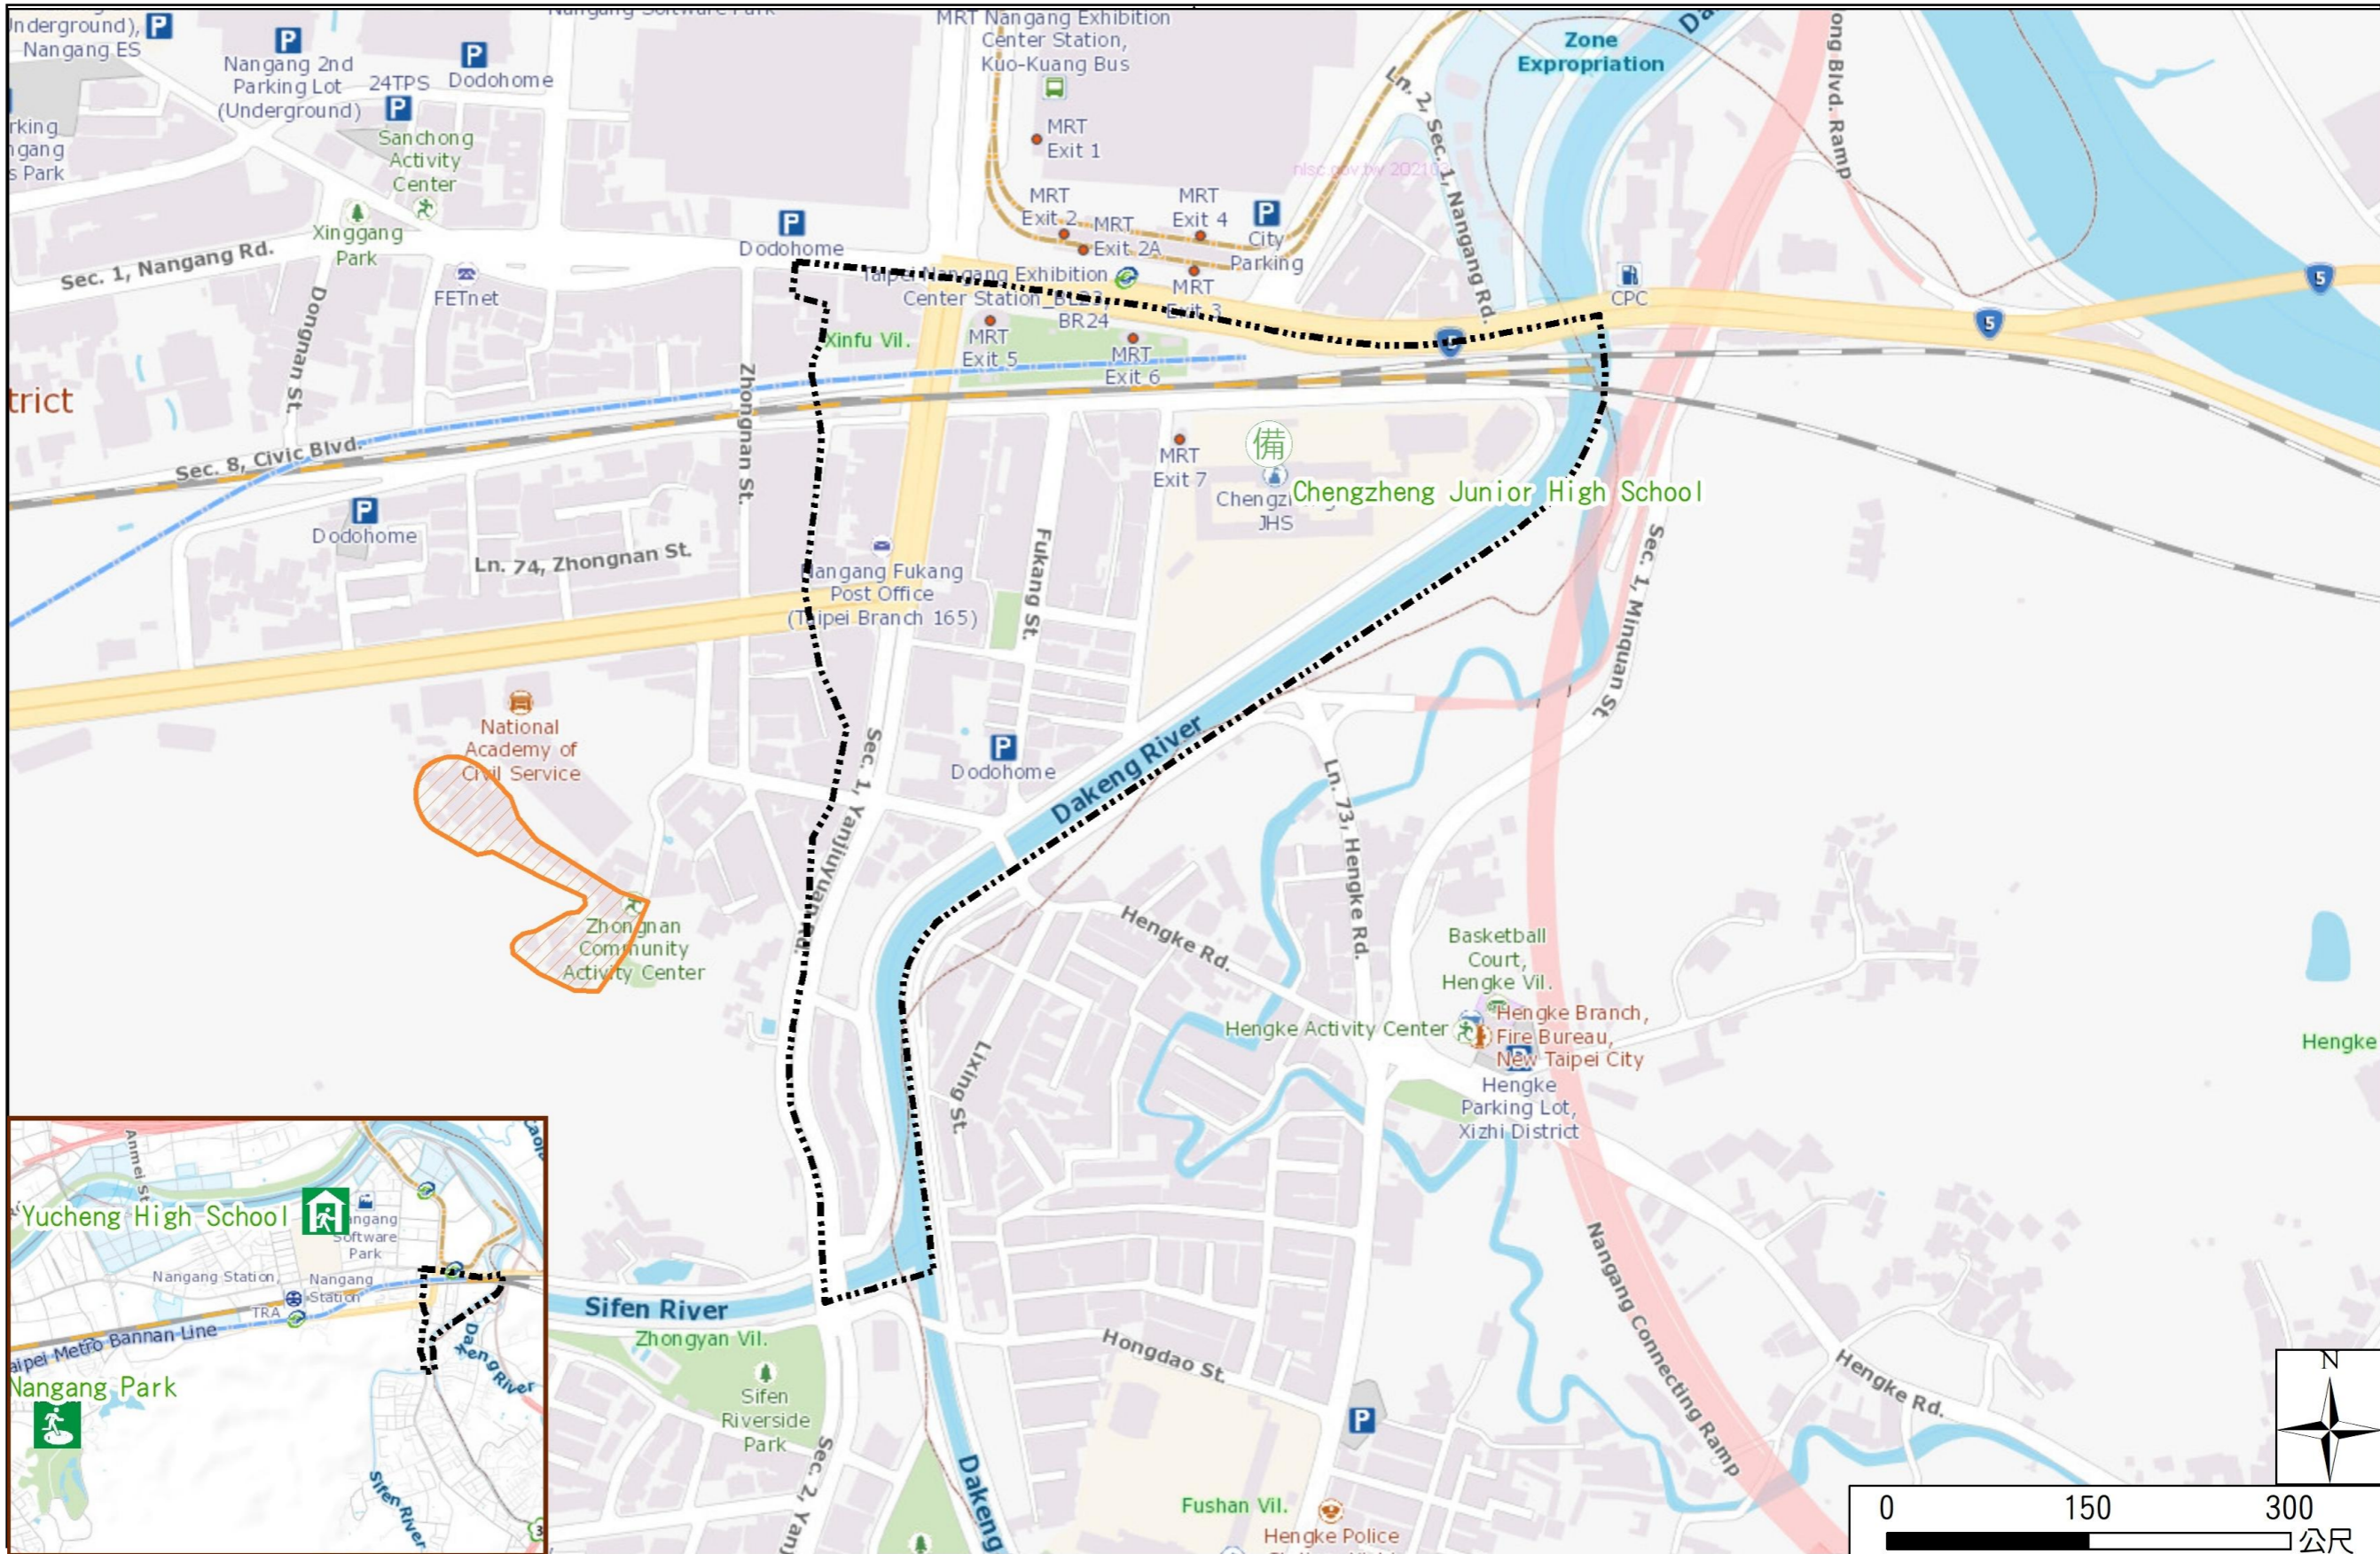

Disaster Prevention Information Website

Taipei of Disaster Prevention

Knowledge of disaster prevention

Flood: Vertical evacuation or preventive evacuation
 Earthquake :

More disaster prevention knowledge :
 Taipei City Disaster Prevention Guide

Evacuation Shelter

Name	Nangang Park Applicable to earthquake situations
Address	No.170-1, Dongxin St.
Capacity	8655
Contact number	02-27884255
Name	Yucheng High School (School for Priority Shelter) Applicable to flood situations
Address	No.366, Chongyang Rd.
Capacity	318
Contact number	02-26530475#551
Name	Chengzheng Junior High School
Address	No.24, Ln. 1, Fukang St.
Capacity	143
Contact number	02-27828094#1500
Name	
Address	
Capacity	
Contact number	