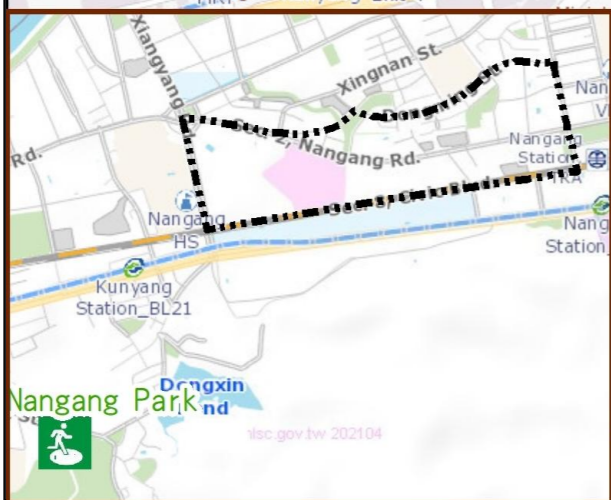

## Evacuation Shelter

Name	Nangang Park Applicable to earthquake situations
Address	No.170-1, Dongxin St.
Capacity	8655
Contact number	0227884255
Name	Nangang High School ( School for Priority Shelter ) Applicable to flood situations
Address	No.21, Xiangyang Rd.
Capacity	324
Contact number	02-27837863#241
Name	Dongxin Elementary School
Address	No.62, Xingnan St.
Capacity	45
Contact number	02-27837577#31
Name	Nangang Vocational High School
Address	No.29, Xingzhong Rd.
Capacity	160
Contact number	02-27825432#1506