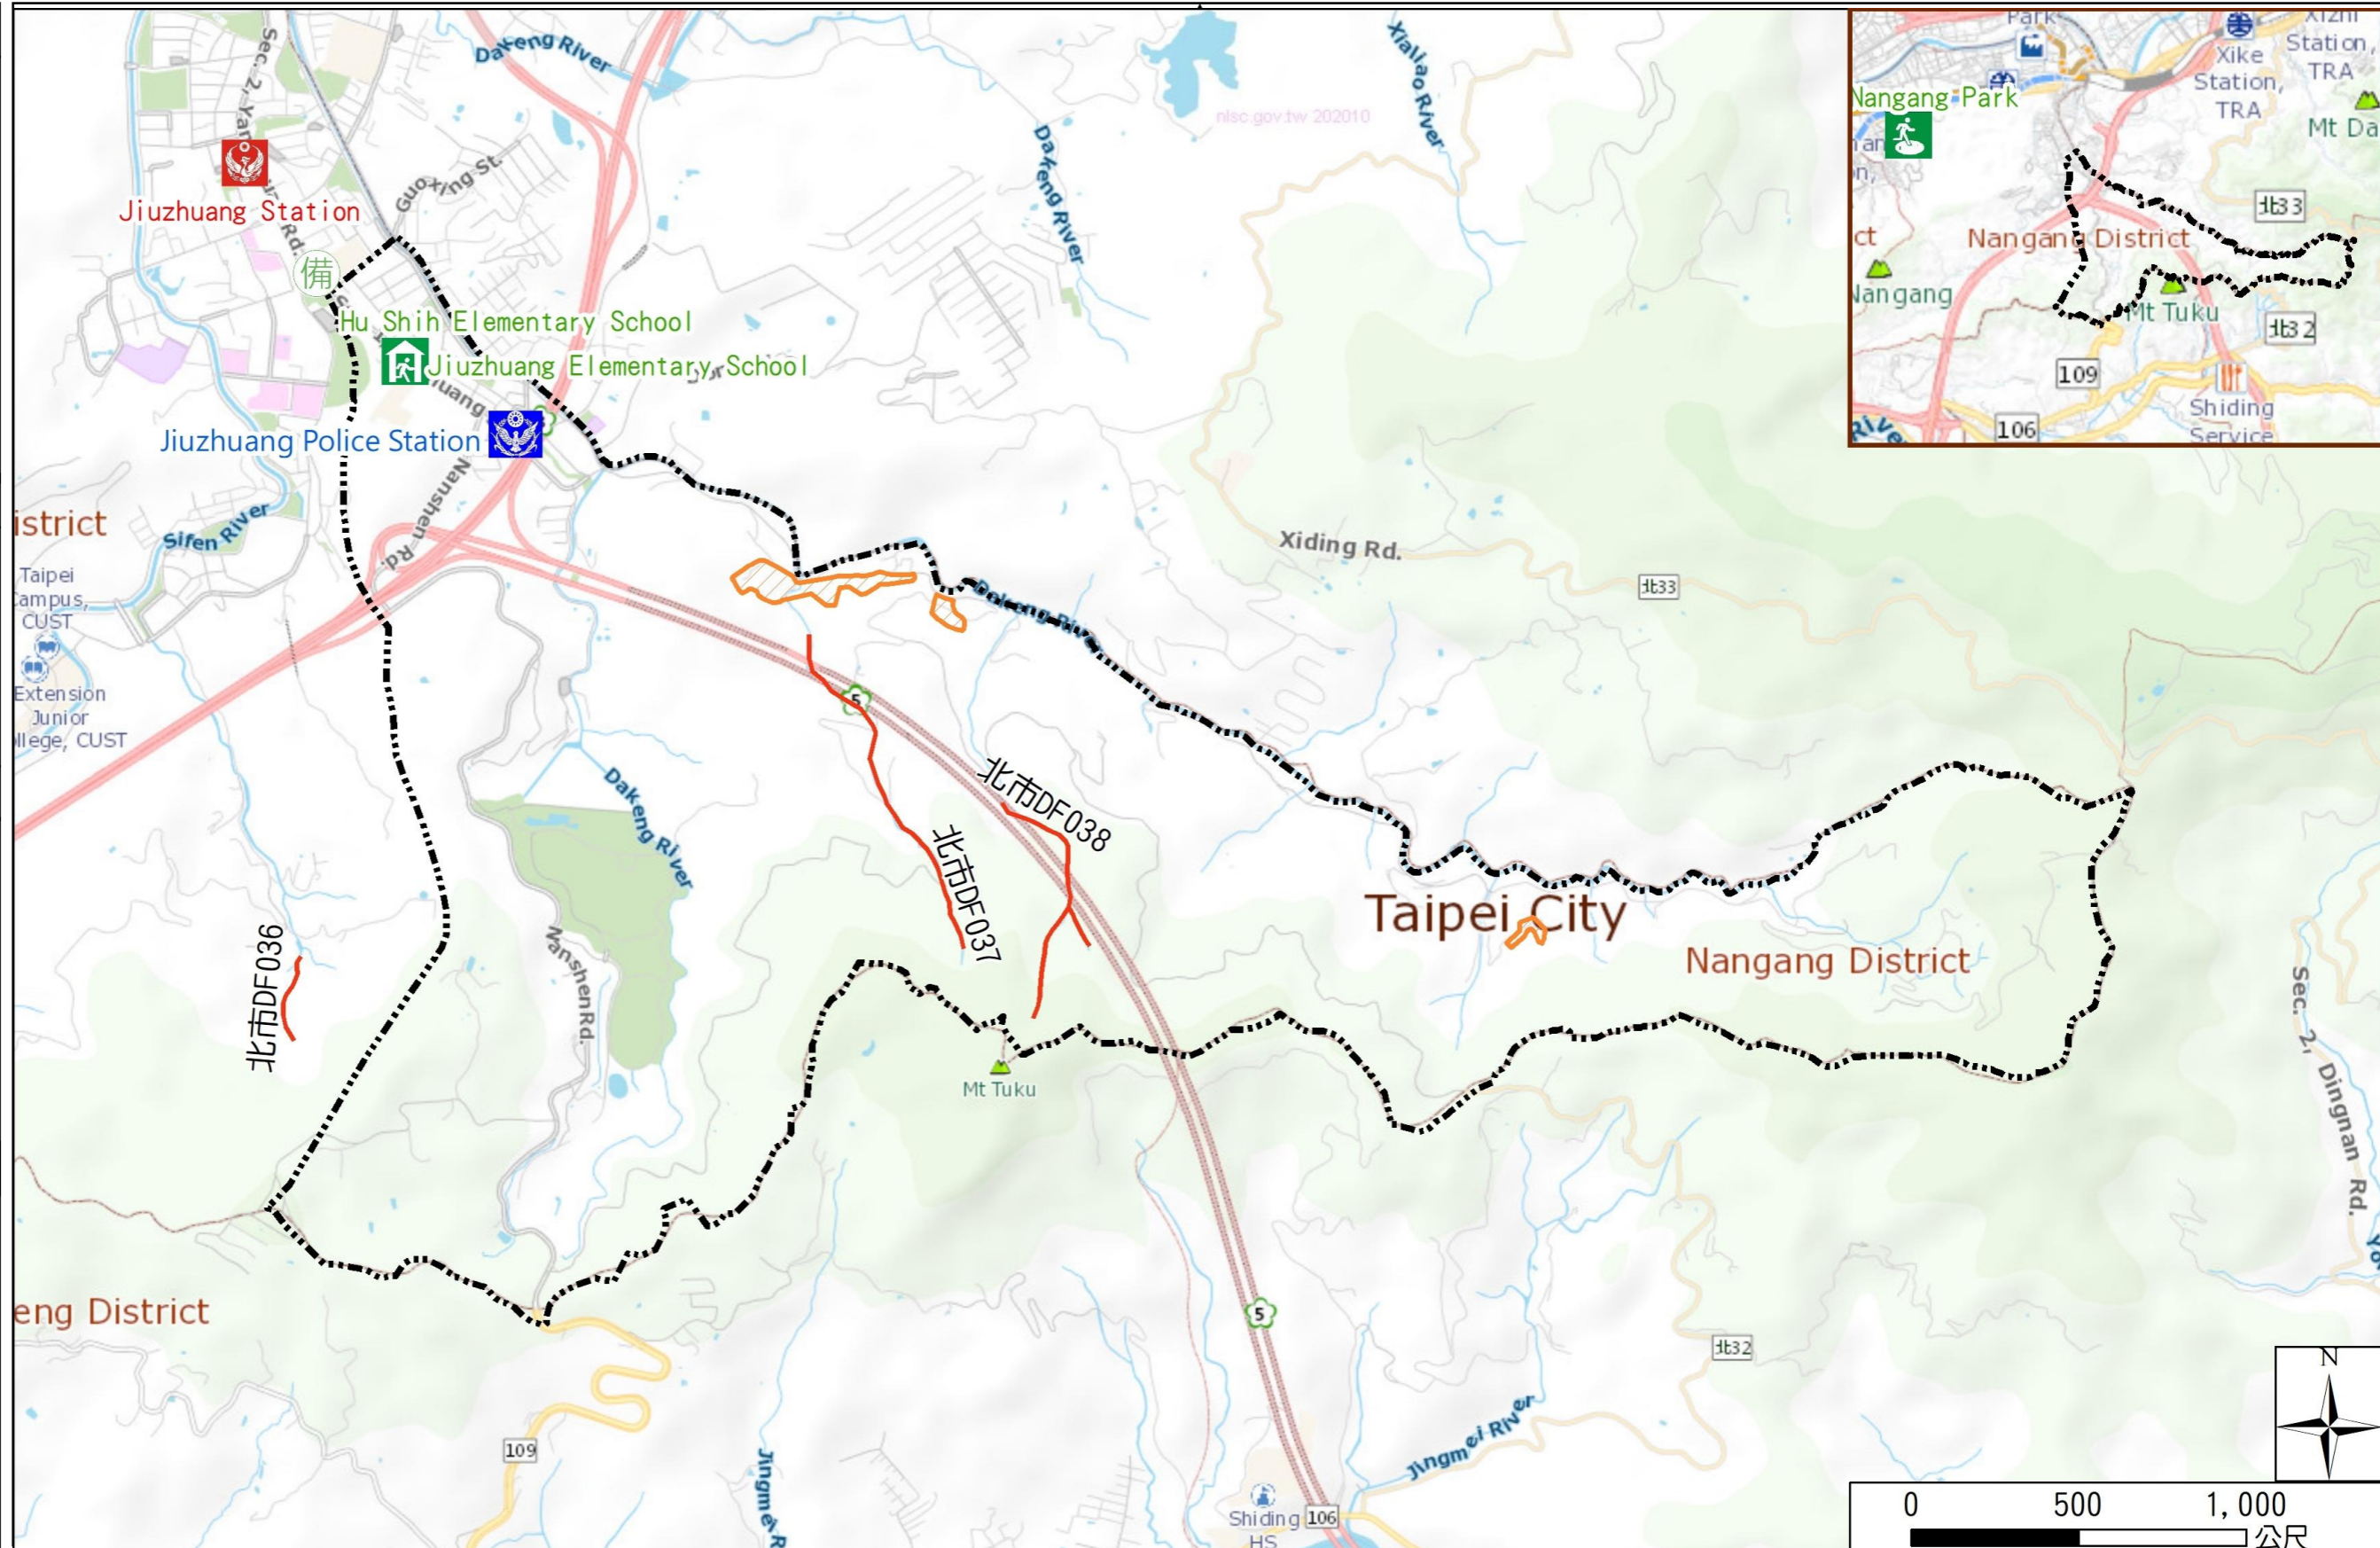

Jiuzhuang Vil., Nangang Dist., Taipei City Evacuation Map

Disaster notification Unit

Taipei Citizen Hotline : 1999
 Fire Department Tel. : 119
 Police Department Tel. : 110
 EOC of Nangang Dist.
 Non-emergency number :
 02-27831343
 Emergency number :
 02-66160119
 Officer
 Mobile : 0972-246129
 Note: Please call this District's
 EOC to ensure that the evacuation
 shelter is open

Disaster Prevention Information Website

Taipei of Disaster Prevention

Knowledge of disaster prevention

Flood: Vertical evacuation or preventive evacuation
 Earthquake :

More disaster prevention knowledge :
 Taipei City Disaster Prevention Guide

Evacuation Shelter

Name	Nangang Park Applicable to earthquake situations
Address	No.170-1, Dongxin St.
Capacity	8655
Contact number	02-27884255
Name	Jiuzhuang Elementary School (School for Priority Shelter) Applicable to debris flow situations
Address	No.100, Sec. 1, Jiuzhuang St.
Capacity	92
Contact number	02-27821418#130
Name	Hu Shih Elementary School
Address	No.1, Sec. 1, Jiuzhuang St.
Capacity	225
Contact number	02-27824949#930
Name	
Address	
Capacity	
Contact number	