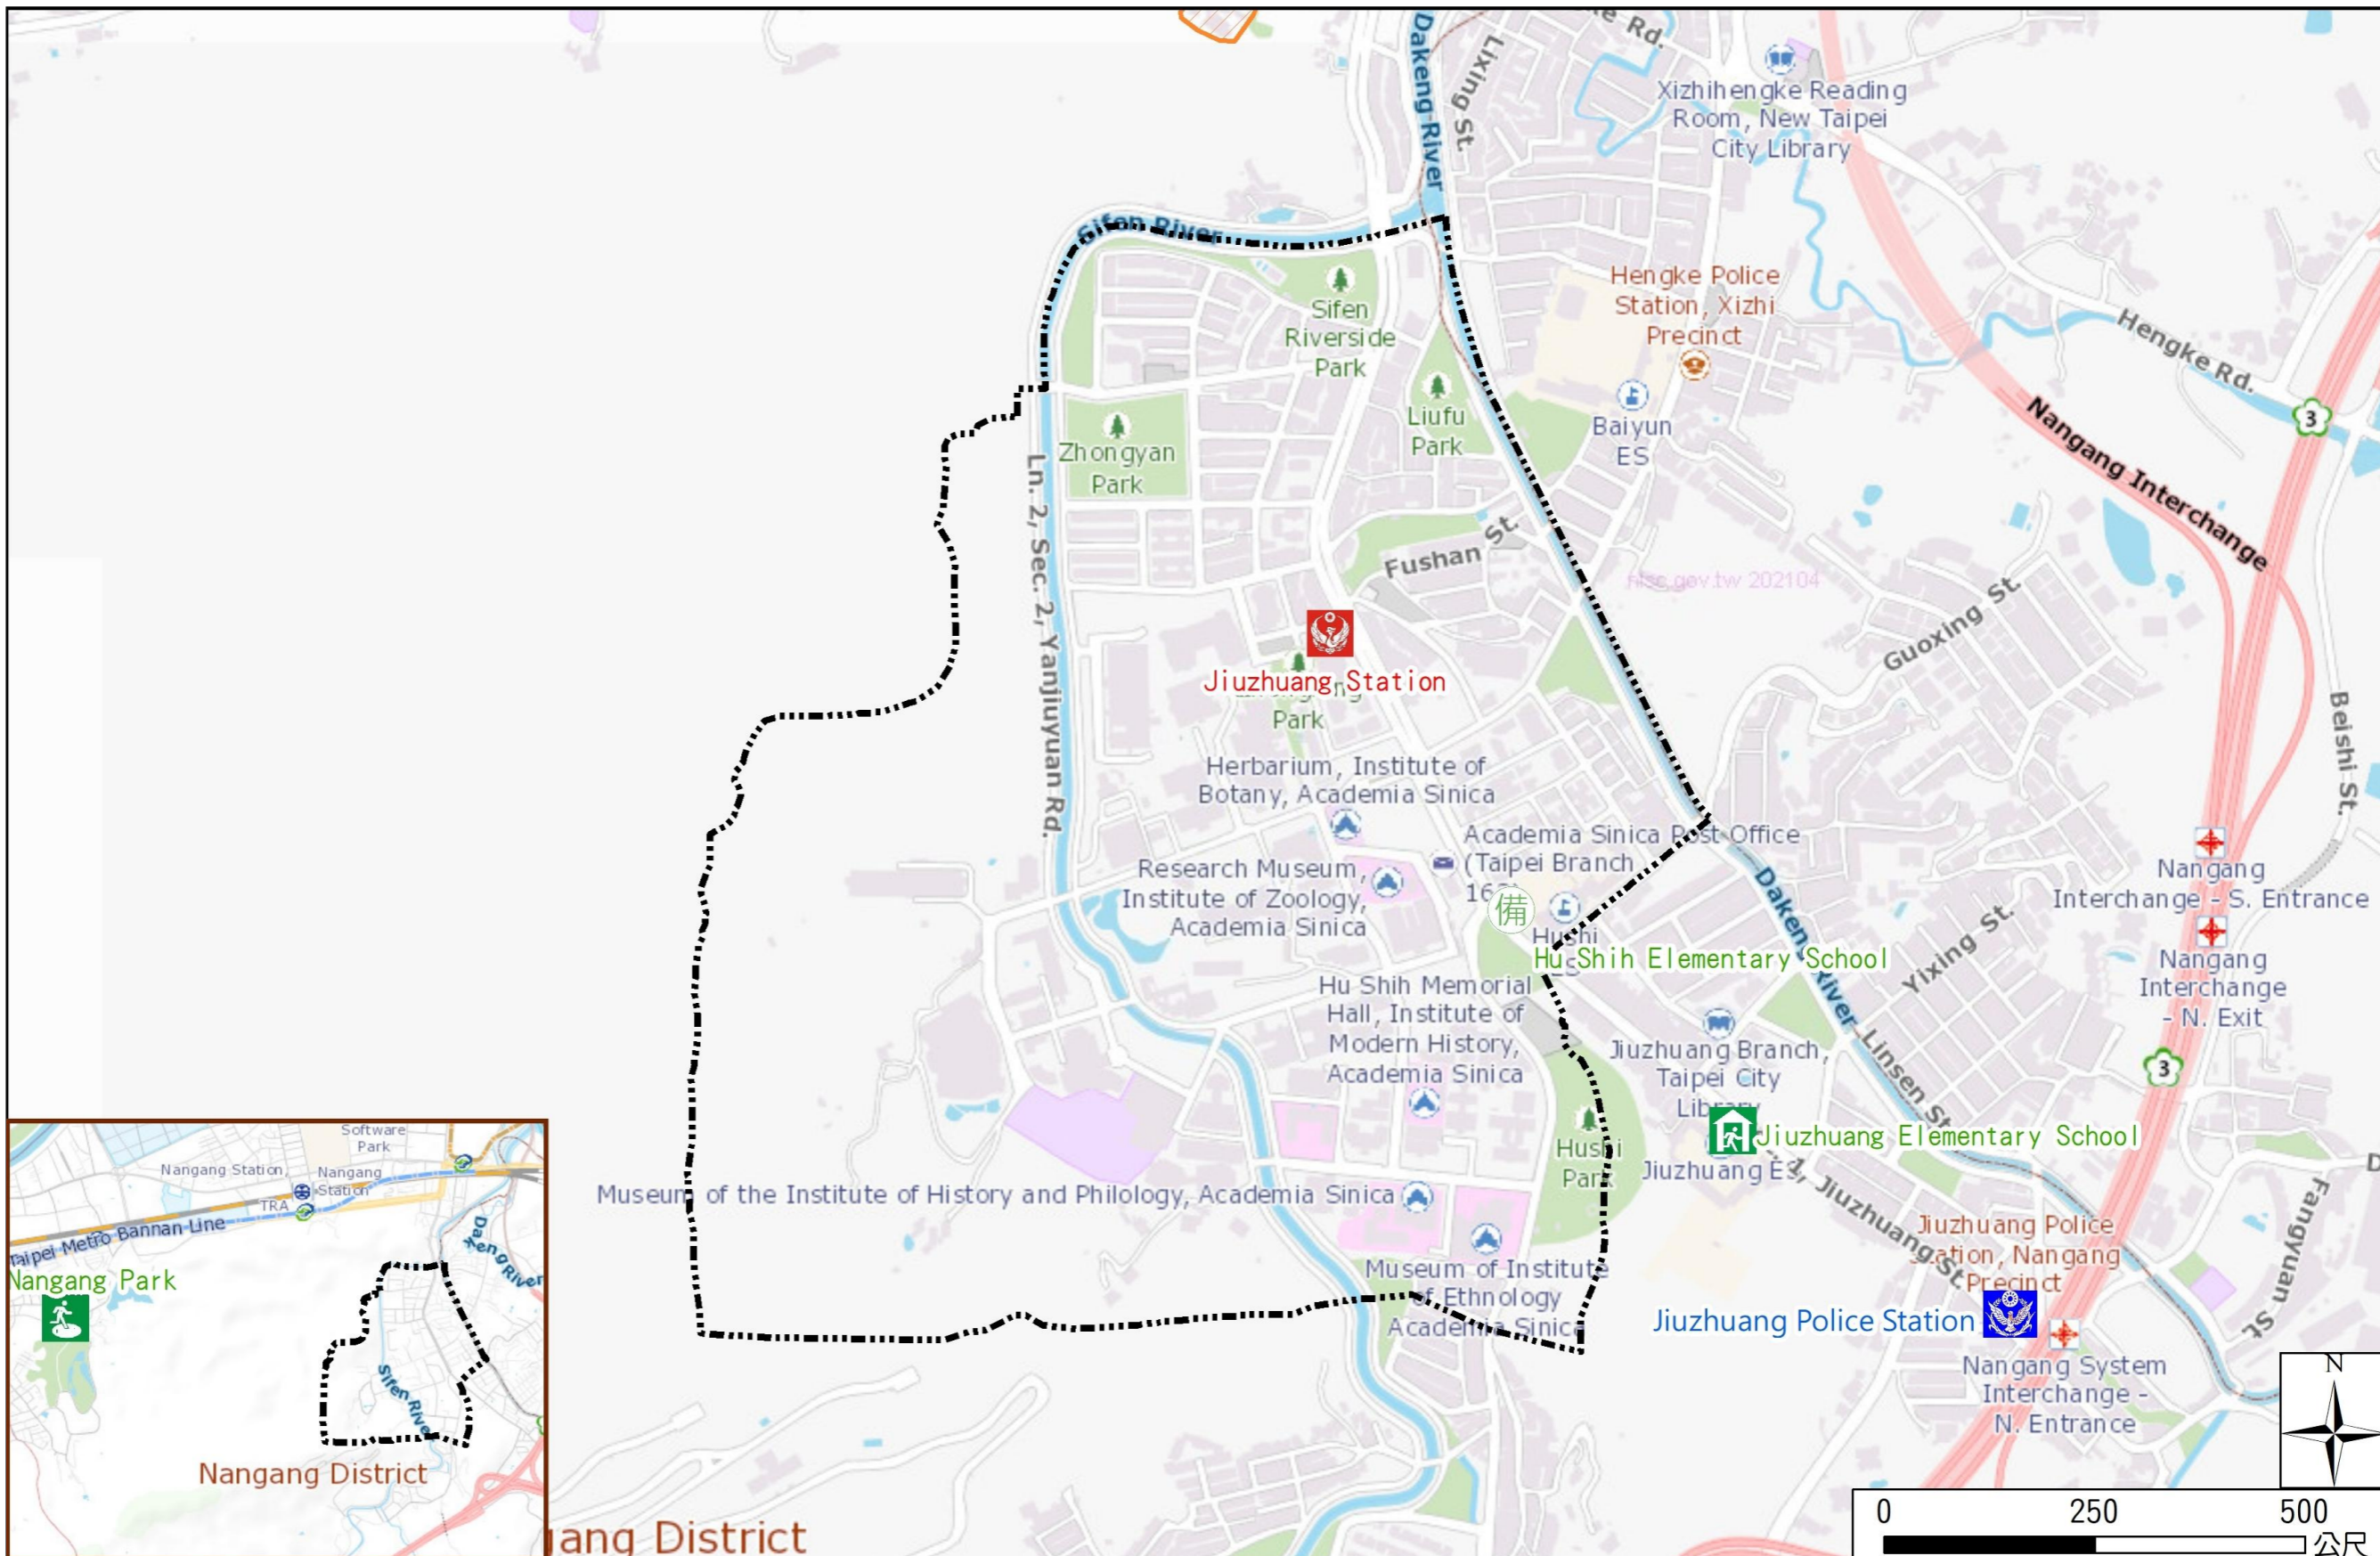

Academia Vil., Nangang Dist., Taipei City Evacuation Map

Disaster notification Unit

Taipei Citizen Hotline : 1999
 Fire Department Tel. : 119
 Police Department Tel. : 110
 EOC of Nangang Dist.
 Non-emergency number :
 02-27831343
 Emergency number :
 02-66160119
 Officer
 Mobile : 0972-246101
 Note: Please call this District's
 EOC to ensure that the evacuation
 shelter is open

Disaster Prevention Information Website

Taipei of Disaster Prevention

Knowledge of disaster prevention

Flood: Vertical evacuation or preventive evacuation
 Earthquake :

More disaster prevention knowledge :
 Taipei City Disaster Prevention Guide

Evacuation Shelter

Name	Nangang Park Applicable to earthquake situations
Address	No.170-1, Dongxin St.
Capacity	8655
Contact number	02-27884255
Name	Jiuzhuang Elementary School (School for Priority Shelter) Applicable to debris flow situations
Address	No.100, Sec. 1, Jiuzhuang St.
Capacity	92
Contact number	02-27821418#130
Name	Hu Shih Elementary School
Address	No.1, Sec. 1, Jiuzhuang St.
Capacity	225
Contact number	02-27824949#930
Name	
Address	
Capacity	
Contact number	