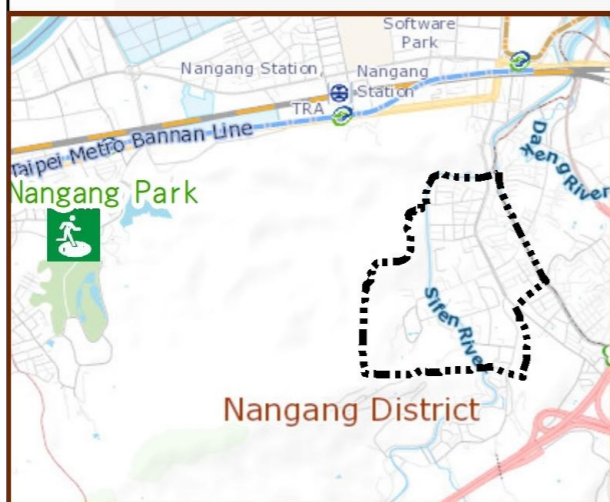

Academia Vil., Nangang Dist., Taipei City Evacuation Map

Disaster notification Unit

Taipei Citizen Hotline : 1999
 Fire Department Tel. : 119
 Police Department Tel. : 110
 EOC of Nangang Dist.
 Non-emergency number :
 02-27831343
 Emergency number :
 02-66160119
 Officer
 Mobile : 0972-246101
 Note: Please call this District's
 EOC to ensure that the evacuation
 shelter is open

Disaster Prevention Information Website

Taipei of Disaster Prevention

Knowledge of disaster prevention

Flood: Vertical evacuation or preventive evacuation
 Earthquake :

More disaster prevention knowledge :
 Taipei City Disaster Prevention Guide

Evacuation Shelter

Name	Nangang Park Applicable to earthquake situations
Address	No.170-1, Dongxin St.
Capacity	8655
Contact number	02-27884255
Name	Jiuzhuang Elementary School (School for Priority Shelter) Applicable to debris flow situations
Address	No.100, Sec. 1, Jiuzhuang St.
Capacity	92
Contact number	02-27821418#130
Name	Hu Shih Elementary School
Address	No.1, Sec. 1, Jiuzhuang St.
Capacity	225
Contact number	02-27824949#930
Name	
Address	
Capacity	
Contact number	