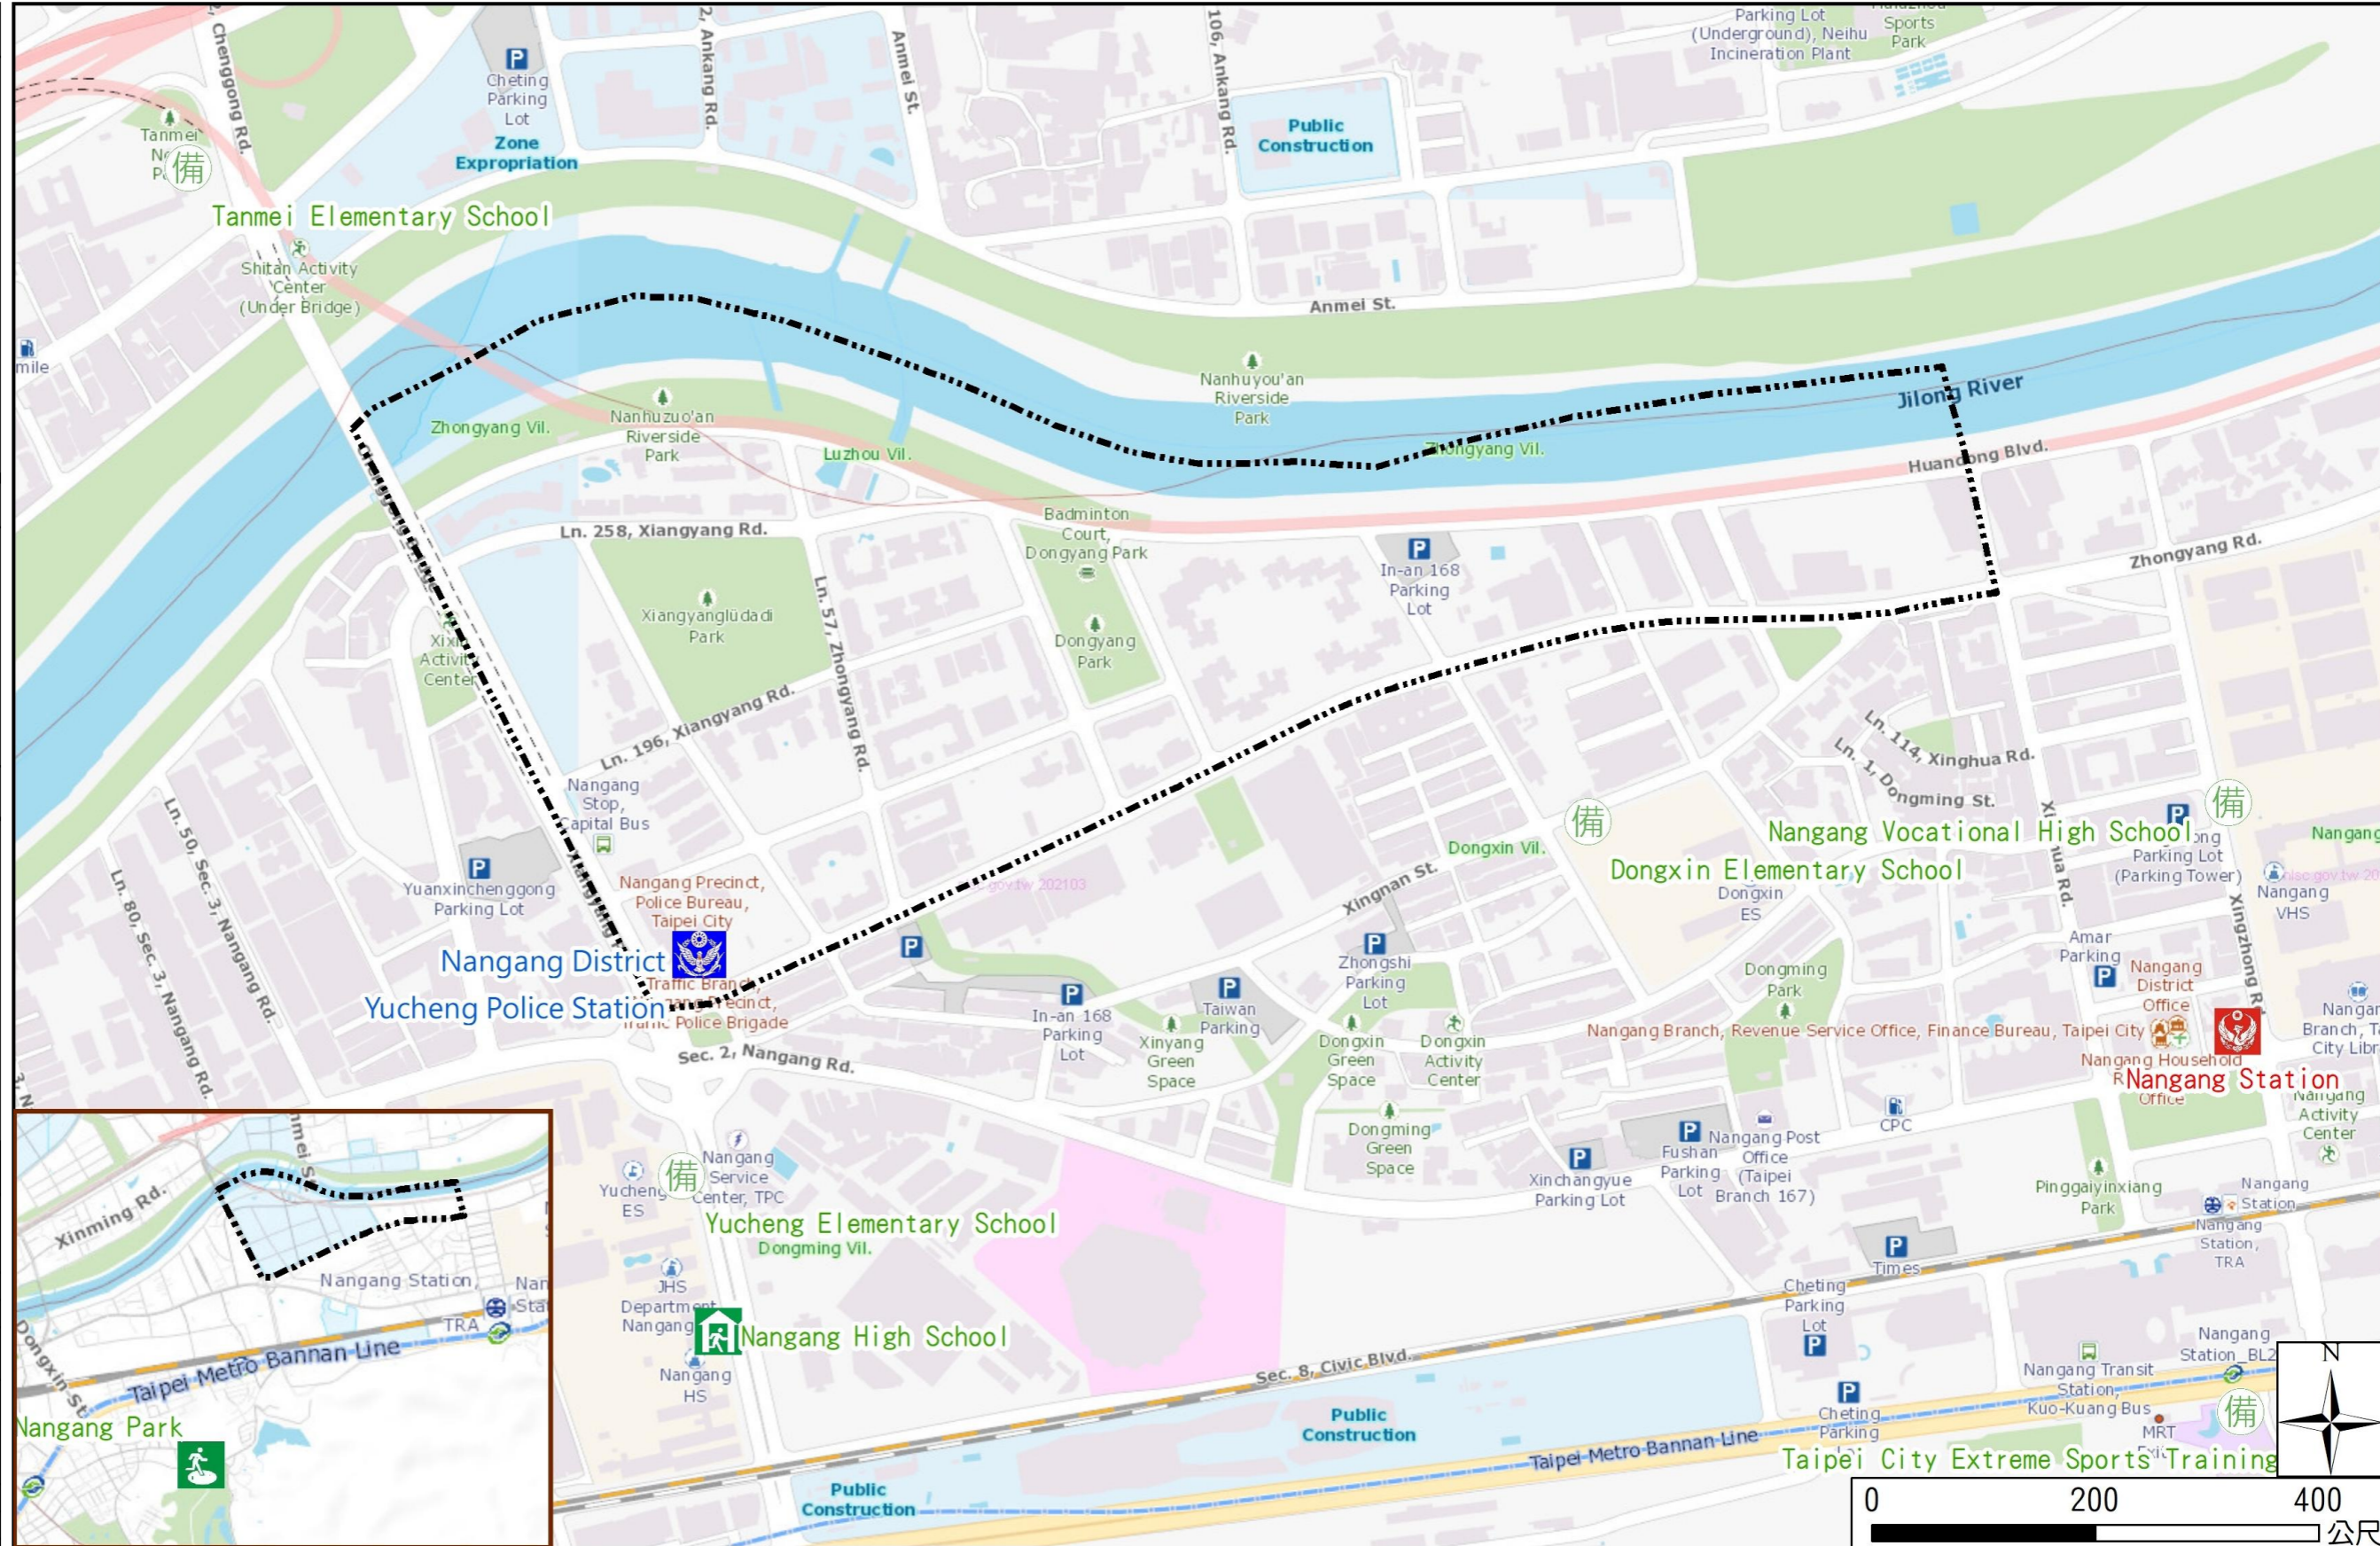

Disaster Prevention Information Website

Taipei of Disaster Prevention

Knowledge of disaster prevention

Flood: Vertical evacuation or preventive evacuation
 Earthquake :

More disaster prevention knowledge :
 Taipei City Disaster Prevention Guide

Evacuation Shelter

Name	Nangang Park Applicable to earthquake situations
Address	No.170-1, Dongxin St.
Capacity	8655
Contact number	02-27884255
Name	Nangang High School (School for Priority Shelter) Applicable to flood situations
Address	No.21, Xiangyang Rd.
Capacity	324
Contact number	02-27837863#241
Name	Yucheng Elementary School
Address	No.31, Xiangyang Rd.
Capacity	30
Contact number	02-27836049#150
Name	Dongxin Elementary School
Address	No.62, Xingnan St.
Capacity	45
Contact number	02-27837577#31