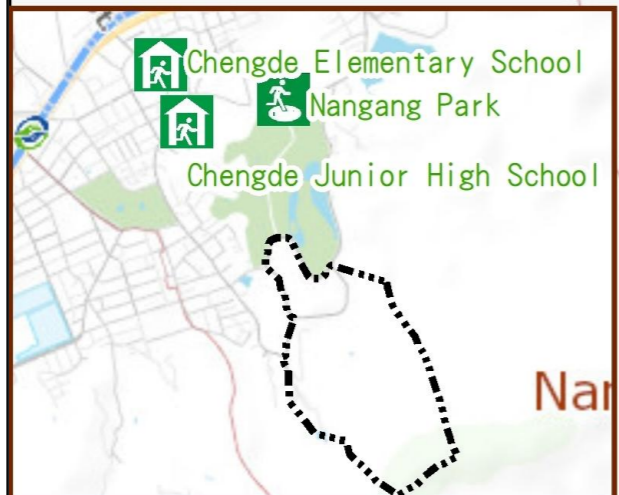

Disaster Prevention Information Website

Taipei of Disaster Prevention

Knowledge of disaster prevention

Flood: Vertical evacuation or preventive evacuation
 Earthquake :

More disaster prevention knowledge :
 Taipei City Disaster Prevention Guide

Evacuation Shelter

Name	Nangang Park Applicable to earthquake situations
Address	No.170-1, Dongxin St.
Capacity	8,655
Contact number	02-27884255
Name	Chengde Junior High School (School for Priority Shelter) Applicable to earthquake situations
Address	No.23, Ln. 108, Dongxin St.,
Capacity	92
Contact number	26515636#401
Name	Chengde Elementary School (School for Priority Shelter) Applicable to earthquake situations
Address	No.65, Dongxin St.,
Capacity	225
Contact number	27851376#151
Name	
Address	
Capacity	
Contact number	