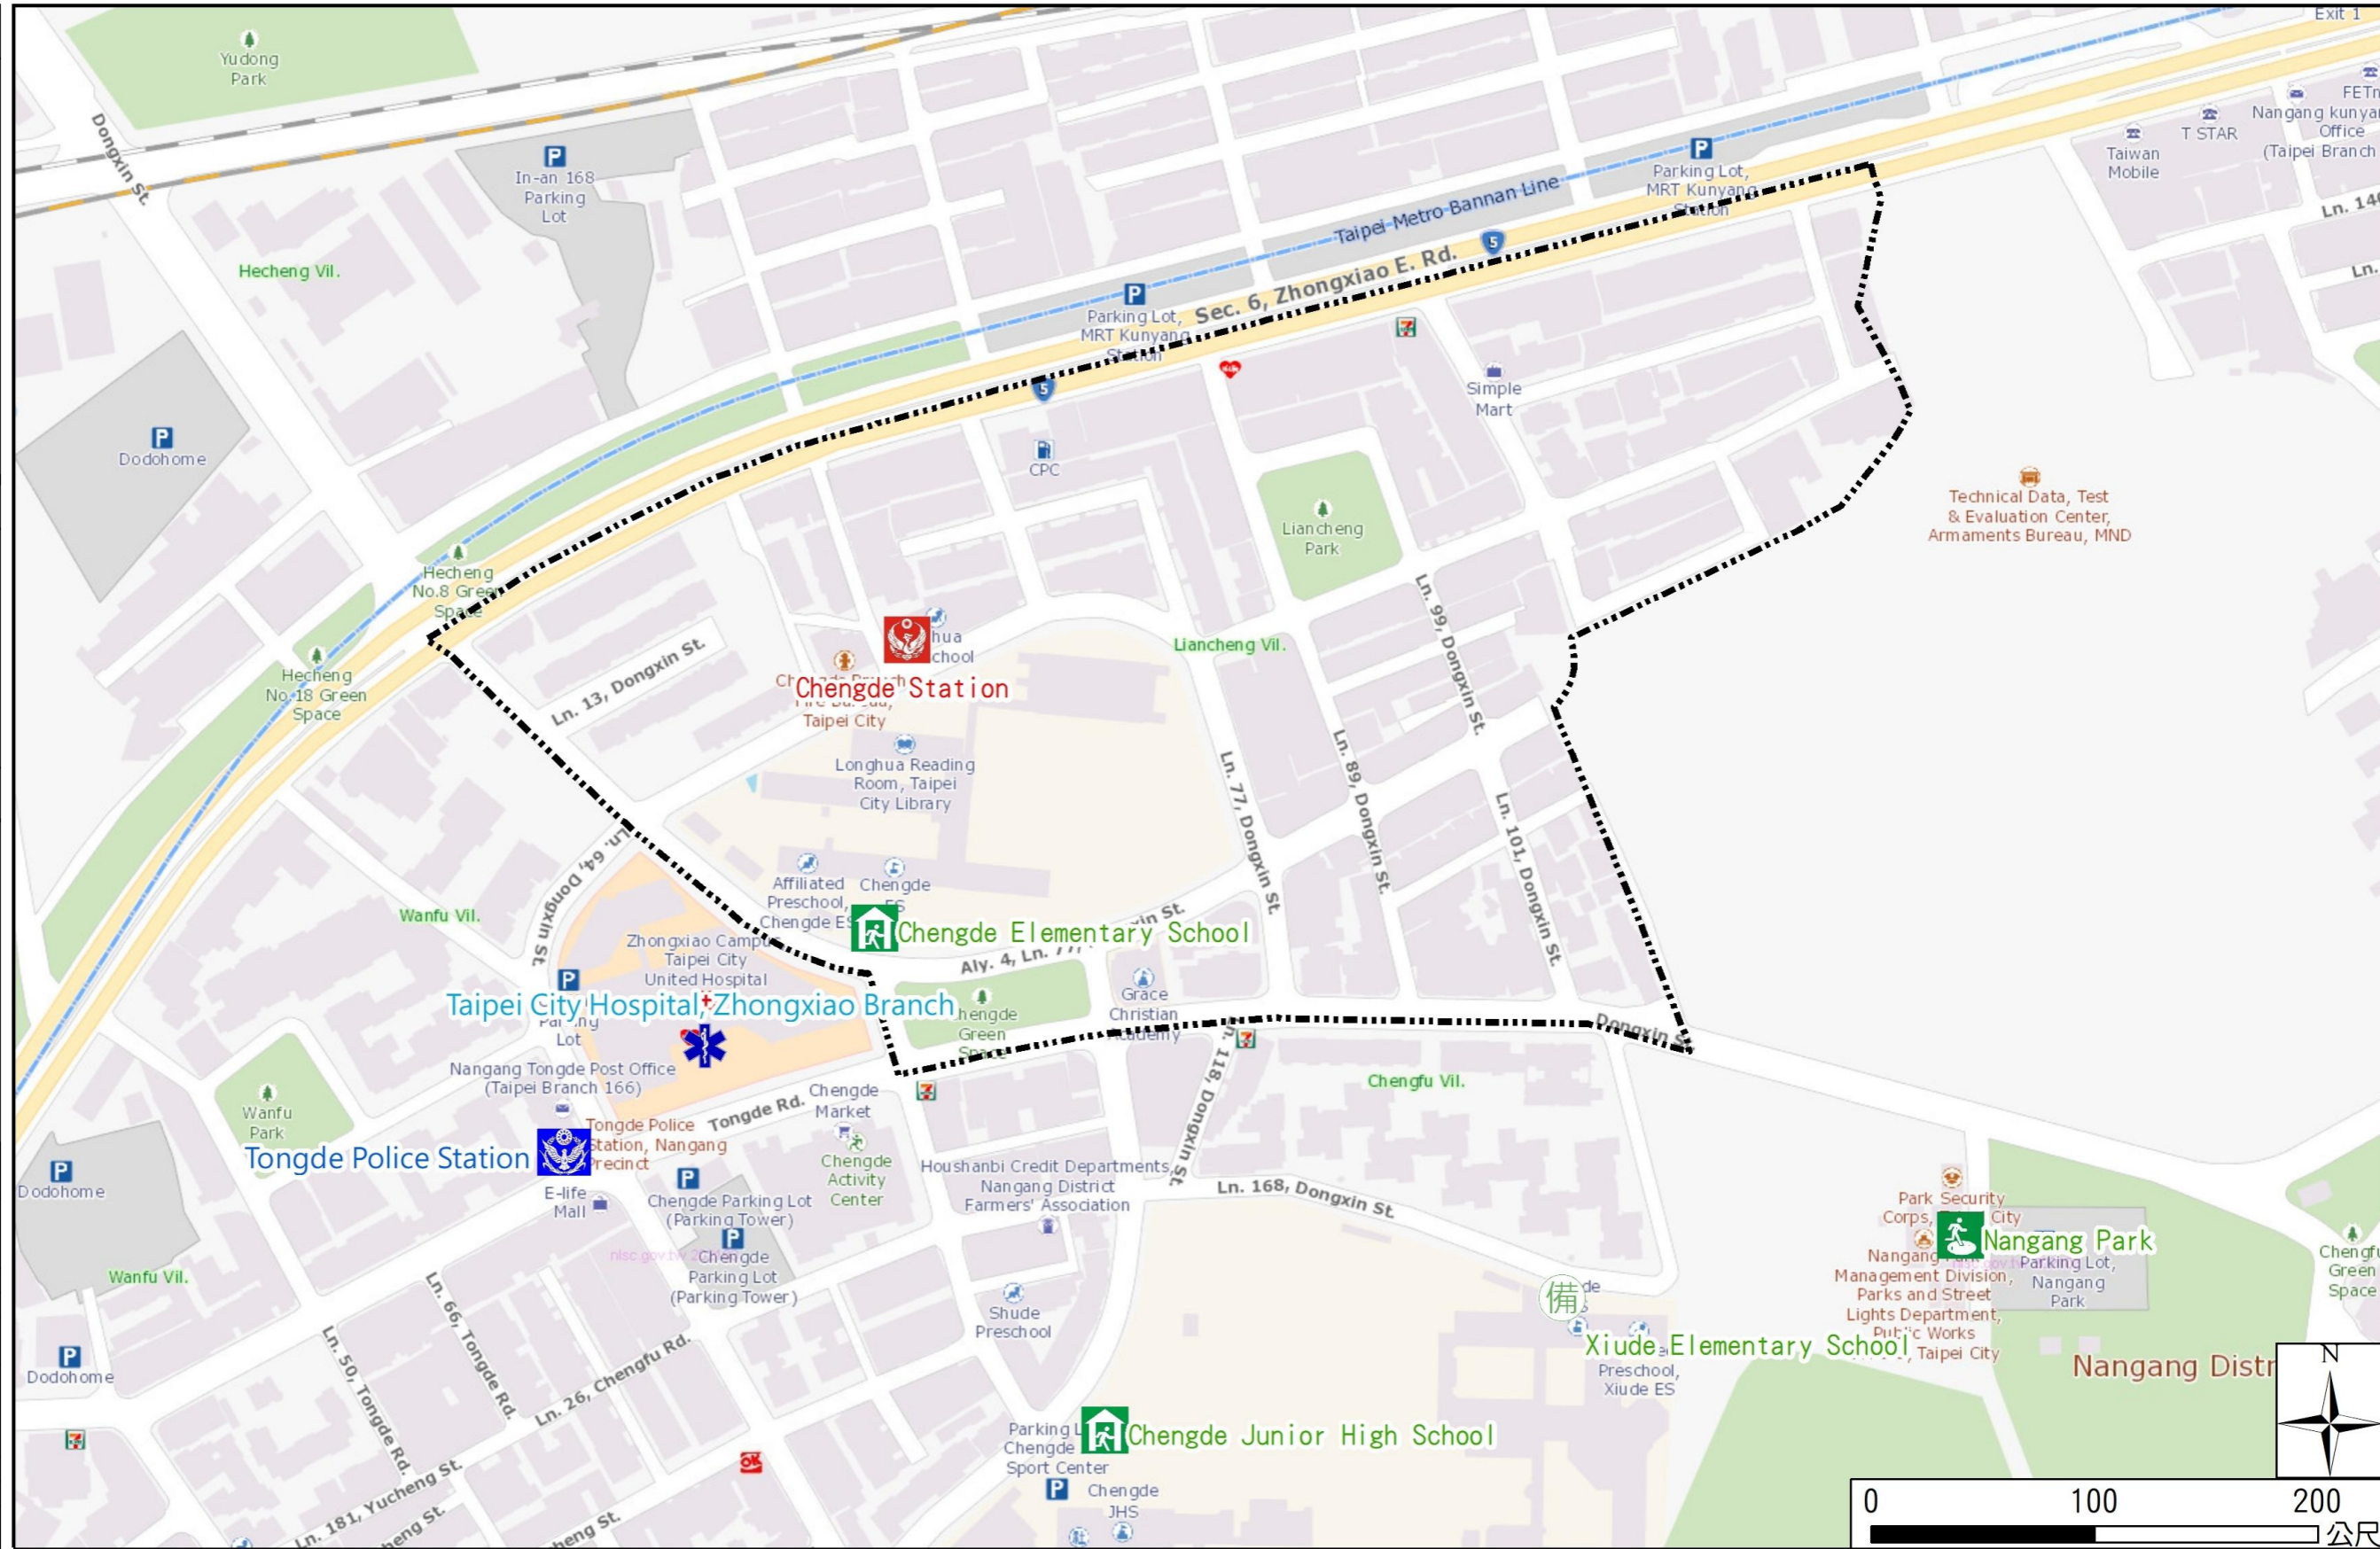

Liancheng Vil., Nangang Dist., Taipei City Evacuation Map

Disaster notification Unit

Taipei Citizen Hotline : 1999
Fire Department Tel. : 119
Police Department Tel. : 110
EOC of Nangang Dist.
Non-emergency number : 02-02-27831343
Emergency number : 02-02-66160119
Officer
Mobile : 0972-246110
Note: Please call this District's EOC to ensure that the evacuation shelter is open

Disaster Prevention Information Website

Taipei of Disaster Prevention

Knowledge of disaster prevention

Flood: Vertical evacuation or preventive evacuation
Earthquake :

More disaster prevention knowledge :
Taipei City Disaster Prevention Guide

Evacuation Shelter

Name	Nangang Park Applicable to earthquake situations
Address	No.170-1, Dongxin St.
Capacity	8655
Contact number	02-27884255
Name	Chengde Elementary School (School for Priority Shelter) Applicable to earthquake situations
Address	No.65, Dongxin St.
Capacity	225
Contact number	02-27851376#151
Name	Chengde Junior High School (School for Priority Shelter) Applicable to earthquake situations
Address	No.23, Ln. 108, Dongxin St.
Capacity	92
Contact number	02-26515636#401
Name	Xiude Elementary School
Address	No.86, Ln. 118, Dongxin St.
Capacity	95
Contact number	02-27880500#151

圖例	里界 Village Boundary	避難收容處所 Evacuation Shelter	防救災單位 Disaster Rescue Resources	重要地標 Landmark
	里界 Village Boundary	室內避難收容處所(優先安置學校) Indoor Evacuation Shelter (School for Priority Shelter) 室外避難收容處所(防災公園) Outdoor Evacuation Shelter (Disaster Prevention Park) 避難收容處所(備用) Evacuation Shelter (Backup)	警察單位 Police Department 消防單位 Fire Department 急救責任醫院 Designated Hospital (Emergency Medical Treatment)	重要地標 Landmark 直升機起降場 Helicopter Pad