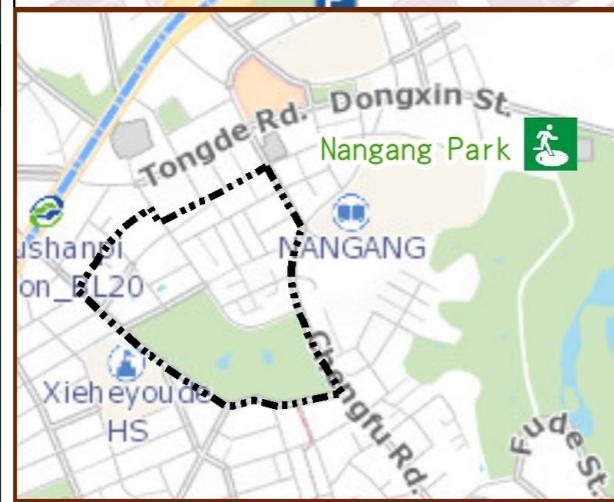

Hongfu Vil., Nangang Dist., Taipei City Evacuation Map

Disaster notification Unit

Taipei Citizen Hotline : 1999
Fire Department Tel. : 119
Police Department Tel. : 110
EOC of Nangang Dist.
Non-emergency number : 02-27831343
Emergency number : 02-66160619
Officer
Mobile : 0972-246127
Note: Please call this District's EOC to ensure that the evacuation shelter is open

Disaster Prevention Information Website

Taipei of Disaster Prevention

Knowledge of disaster prevention

Flood: Vertical evacuation or preventive evacuation
Earthquake :

More disaster prevention knowledge :
Taipei City Disaster Prevention Guide

Evacuation Shelter

Name	Nangang Park Applicable to earthquake situations
Address	No.170-1, Dongxin St.
Capacity	8655
Contact number	02-27884255
Name	Chengde Elementary School (School for Priority Shelter) Applicable to earthquake situations
Address	No.65, Dongxin St.
Capacity	225
Contact number	02-27851376#151
Name	Chengde Junior High School (School for Priority Shelter) Applicable to earthquake situations
Address	No.23, Ln. 108, Dongxin St.
Capacity	92
Contact number	02-26515636#401
Name	Yucheng Park
Address	No.55, Zhongpo S. Rd.
Capacity	3523
Contact Number	02-27884255

圖例	里界 Village Boundary	避難收容處所 Evacuation Shelter	防救災單位 Disaster Rescue Resources	重要地標 Landmark
	里界 Village Boundary	室內避難收容處所(優先安置學校) Indoor Evacuation Shelter (School for Priority Shelter) 室外避難收容處所(防災公園) Outdoor Evacuation Shelter (Disaster Prevention Park) 避難收容處所(備用) Evacuation Shelter (Backup)	警察單位 Police Department 消防單位 Fire Department 急救責任醫院 Designated Hospital (Emergency Medical Treatment)	直升機起降場 Helicopter Pad 重要地標 Landmark