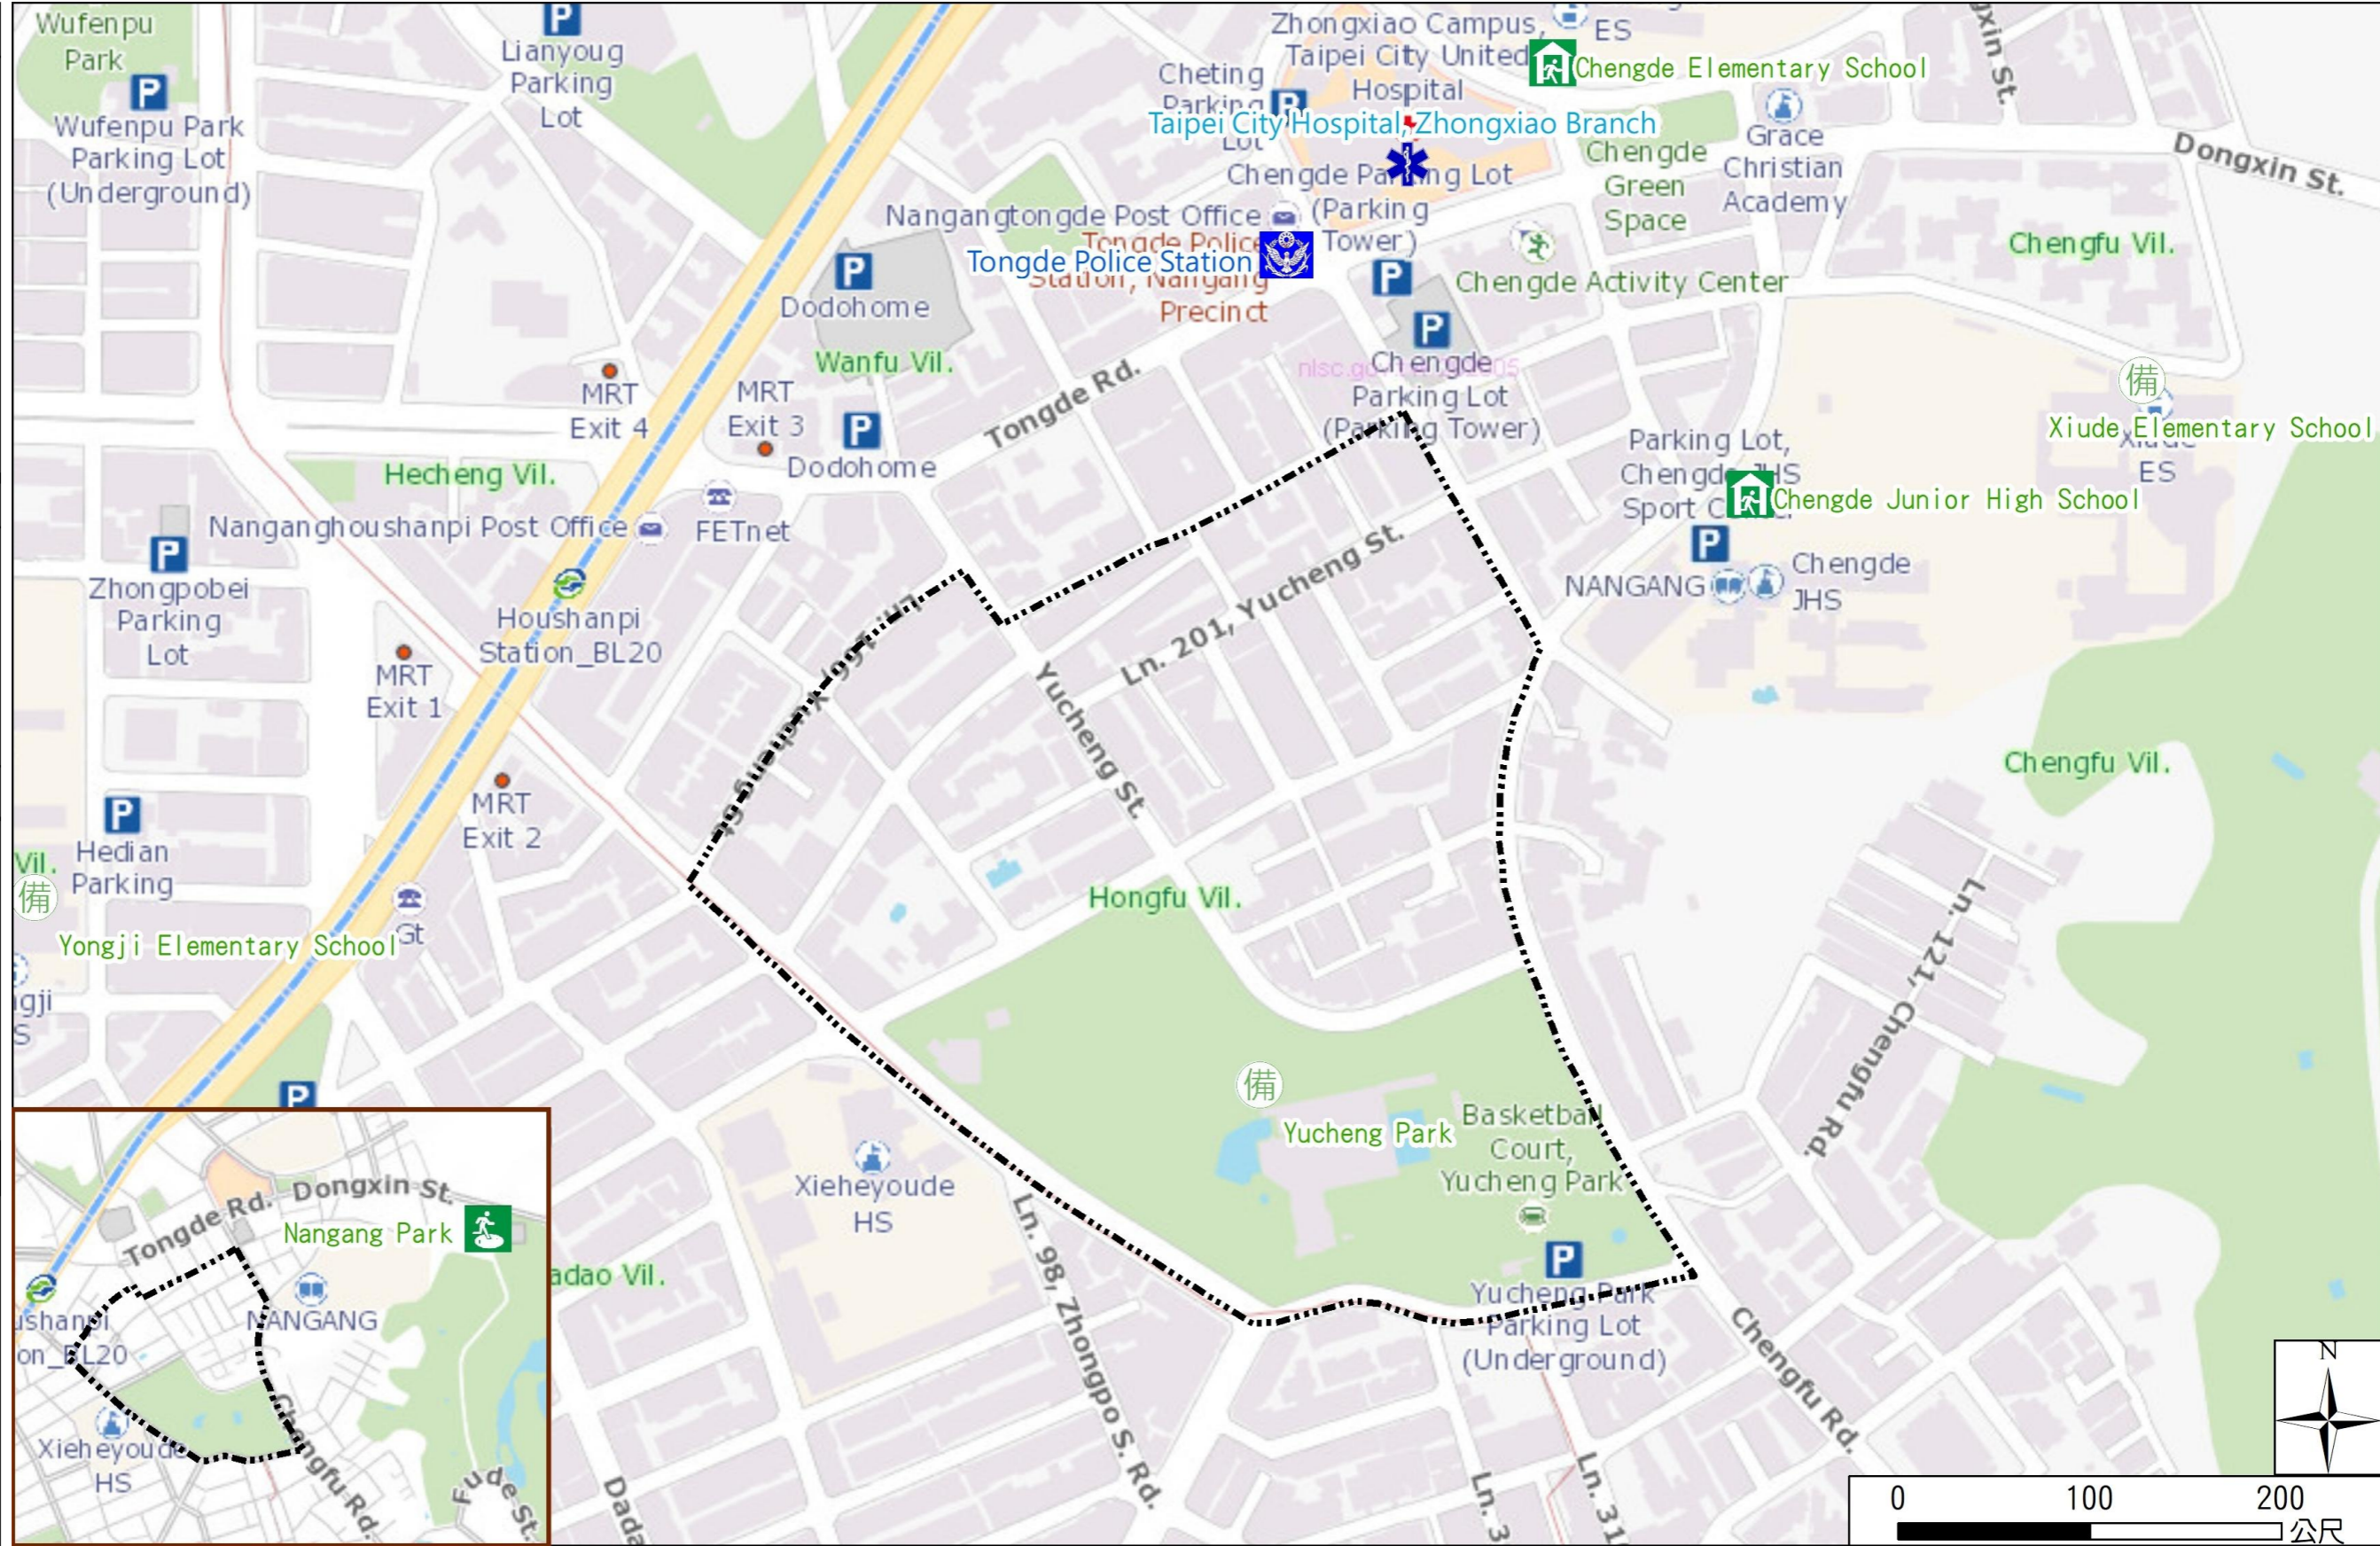

Hongfu Vil., Nangang Dist., Taipei City Evacuation Map

Disaster notification Unit

Taipei Citizen Hotline : 1999
Fire Department Tel. : 119
Police Department Tel. : 110
EOC of Nangang Dist.
Non-emergency number : 02-27831343
Emergency number : 02-66160619
Officer
Mobile : 0972-246127
Note: Please call this District's EOC to ensure that the evacuation shelter is open

Disaster Prevention Information Website

Taipei of Disaster Prevention

Knowledge of disaster prevention

Flood: Vertical evacuation or preventive evacuation
Earthquake :

More disaster prevention knowledge :
Taipei City Disaster Prevention Guide

Evacuation Shelter

Name	Nangang Park Applicable to earthquake situations
Address	No.170-1, Dongxin St.
Capacity	8655
Contact number	02-27884255
Name	Chengde Elementary School (School for Priority Shelter) Applicable to earthquake situations
Address	No.65, Dongxin St.
Capacity	225
Contact number	02-27851376#151
Name	Chengde Junior High School (School for Priority Shelter) Applicable to earthquake situations
Address	No.23, Ln. 108, Dongxin St.
Capacity	92
Contact number	02-26515636#401
Name	Yucheng Park
Address	No.55, Zhongpo S. Rd.
Capacity	3523
Contact Number	02-27884255

圖例	里界 Village Boundary	避難收容處所 Evacuation Shelter	防救災單位 Disaster Rescue Resources	重要地標 Landmark
	里界 Village Boundary	室內避難收容處所(優先安置學校) Indoor Evacuation Shelter (School for Priority Shelter) 室外避難收容處所(防災公園) Outdoor Evacuation Shelter (Disaster Prevention Park) 避難收容處所(備用) Evacuation Shelter (Backup)	警察單位 Police Department 消防單位 Fire Department 急救責任醫院 Designated Hospital (Emergency Medical Treatment)	直升機起降場 Helicopter Pad 重要地標 Landmark