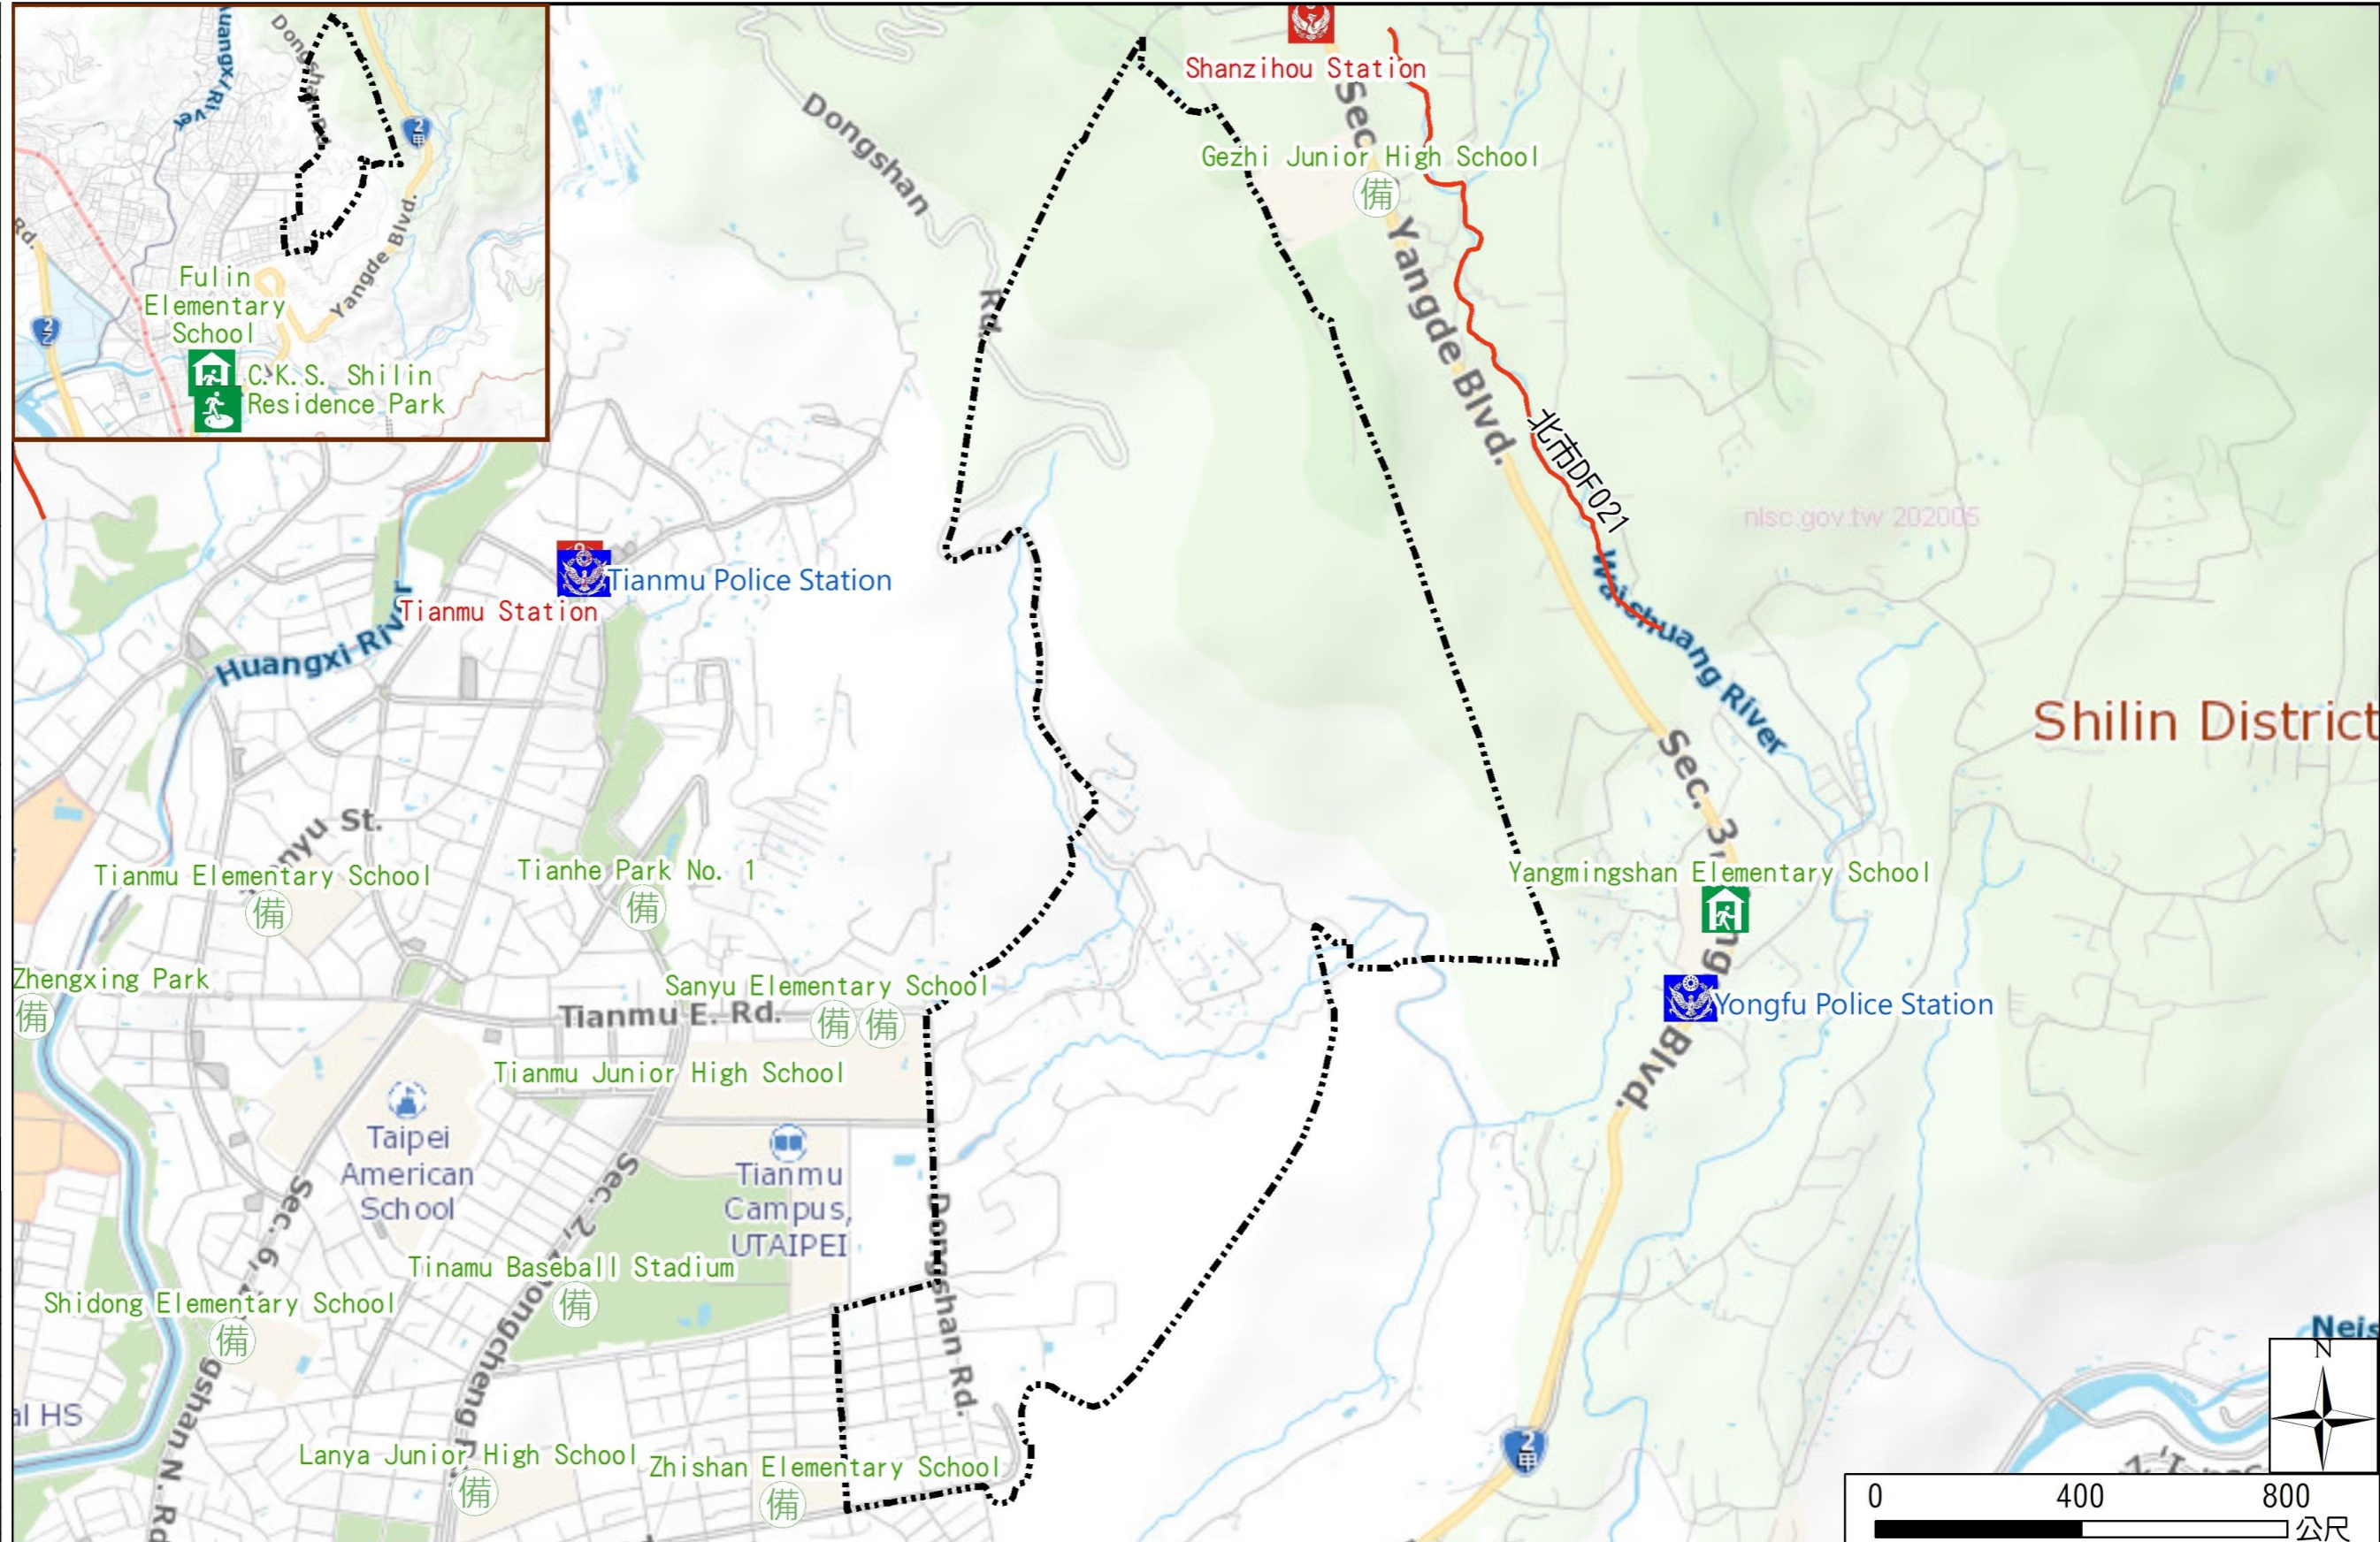

Disaster Prevention Information Website

Taipei City Disaster Prevention Information Website

Evacuation Principle

Flood: Vertical evacuation or preventive evacuation
 Earthquake :

More disaster prevention knowledge :
 Taipei City Disaster Prevention Guide

Legend 圖例	里界 Village Boundary	避難收容處所 Evacuation Shelter	防救災單位 Disaster Rescue Resources	重要地標 Landmark
	里界 Village Boundary	 室內避難收容處所(優先安置學校) Indoor Evacuation Shelter (School for Priority Shelter)	 警察單位 Police Department	 重要地標 Landmark
	山坡地老舊聚落 Hillside Communities	 室外避難收容處所(防災公園) Outdoor Evacuation Shelter (Disaster Prevention Park)	 消防單位 Fire Department	
	土石流潛勢溪流 Potential Debris Flow Hazard Torrent	 避難收容處所(備用) Evacuation Shelter (Backup)	 急救責任醫院 Designated Hospital (Emergency Medical Treatment)	
			 直升機起降場 Helipad	