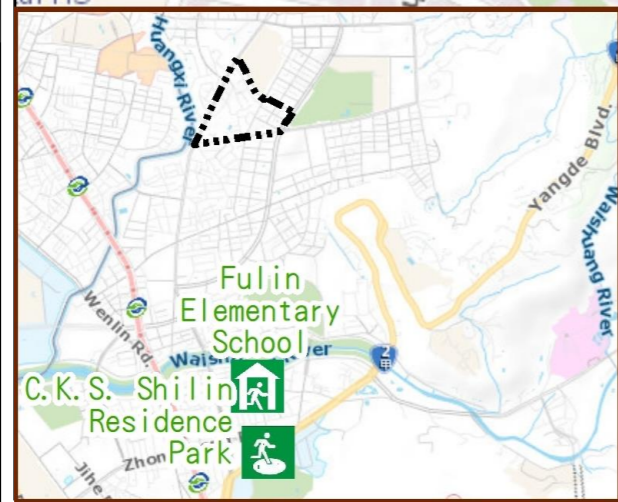

Evacuation Shelter

Name	C.K.S. Shilin Residence Park Applicable to earthquake situations
Address	No. 60, Fulin Rd.
Capacity	1930
Contact number	02-28812512
Name	Fulin Elementary School (School for Priority Shelter) Applicable to earthquake situations and flood situations
Address	No. 75, Fuzhi Rd.
Capacity	168
Contact number	02-28316293#204
Name	Shidong Elementary School
Address	No. 392, Sec. 6, Zhongshan N. Rd.
Capacity	275
Contact number	02-28710064#242
Name	Lanya Junior High School
Address	No.51, Sec. 2, Zhongcheng Rd.
Capacity	130
Contact number	02-28329377#500