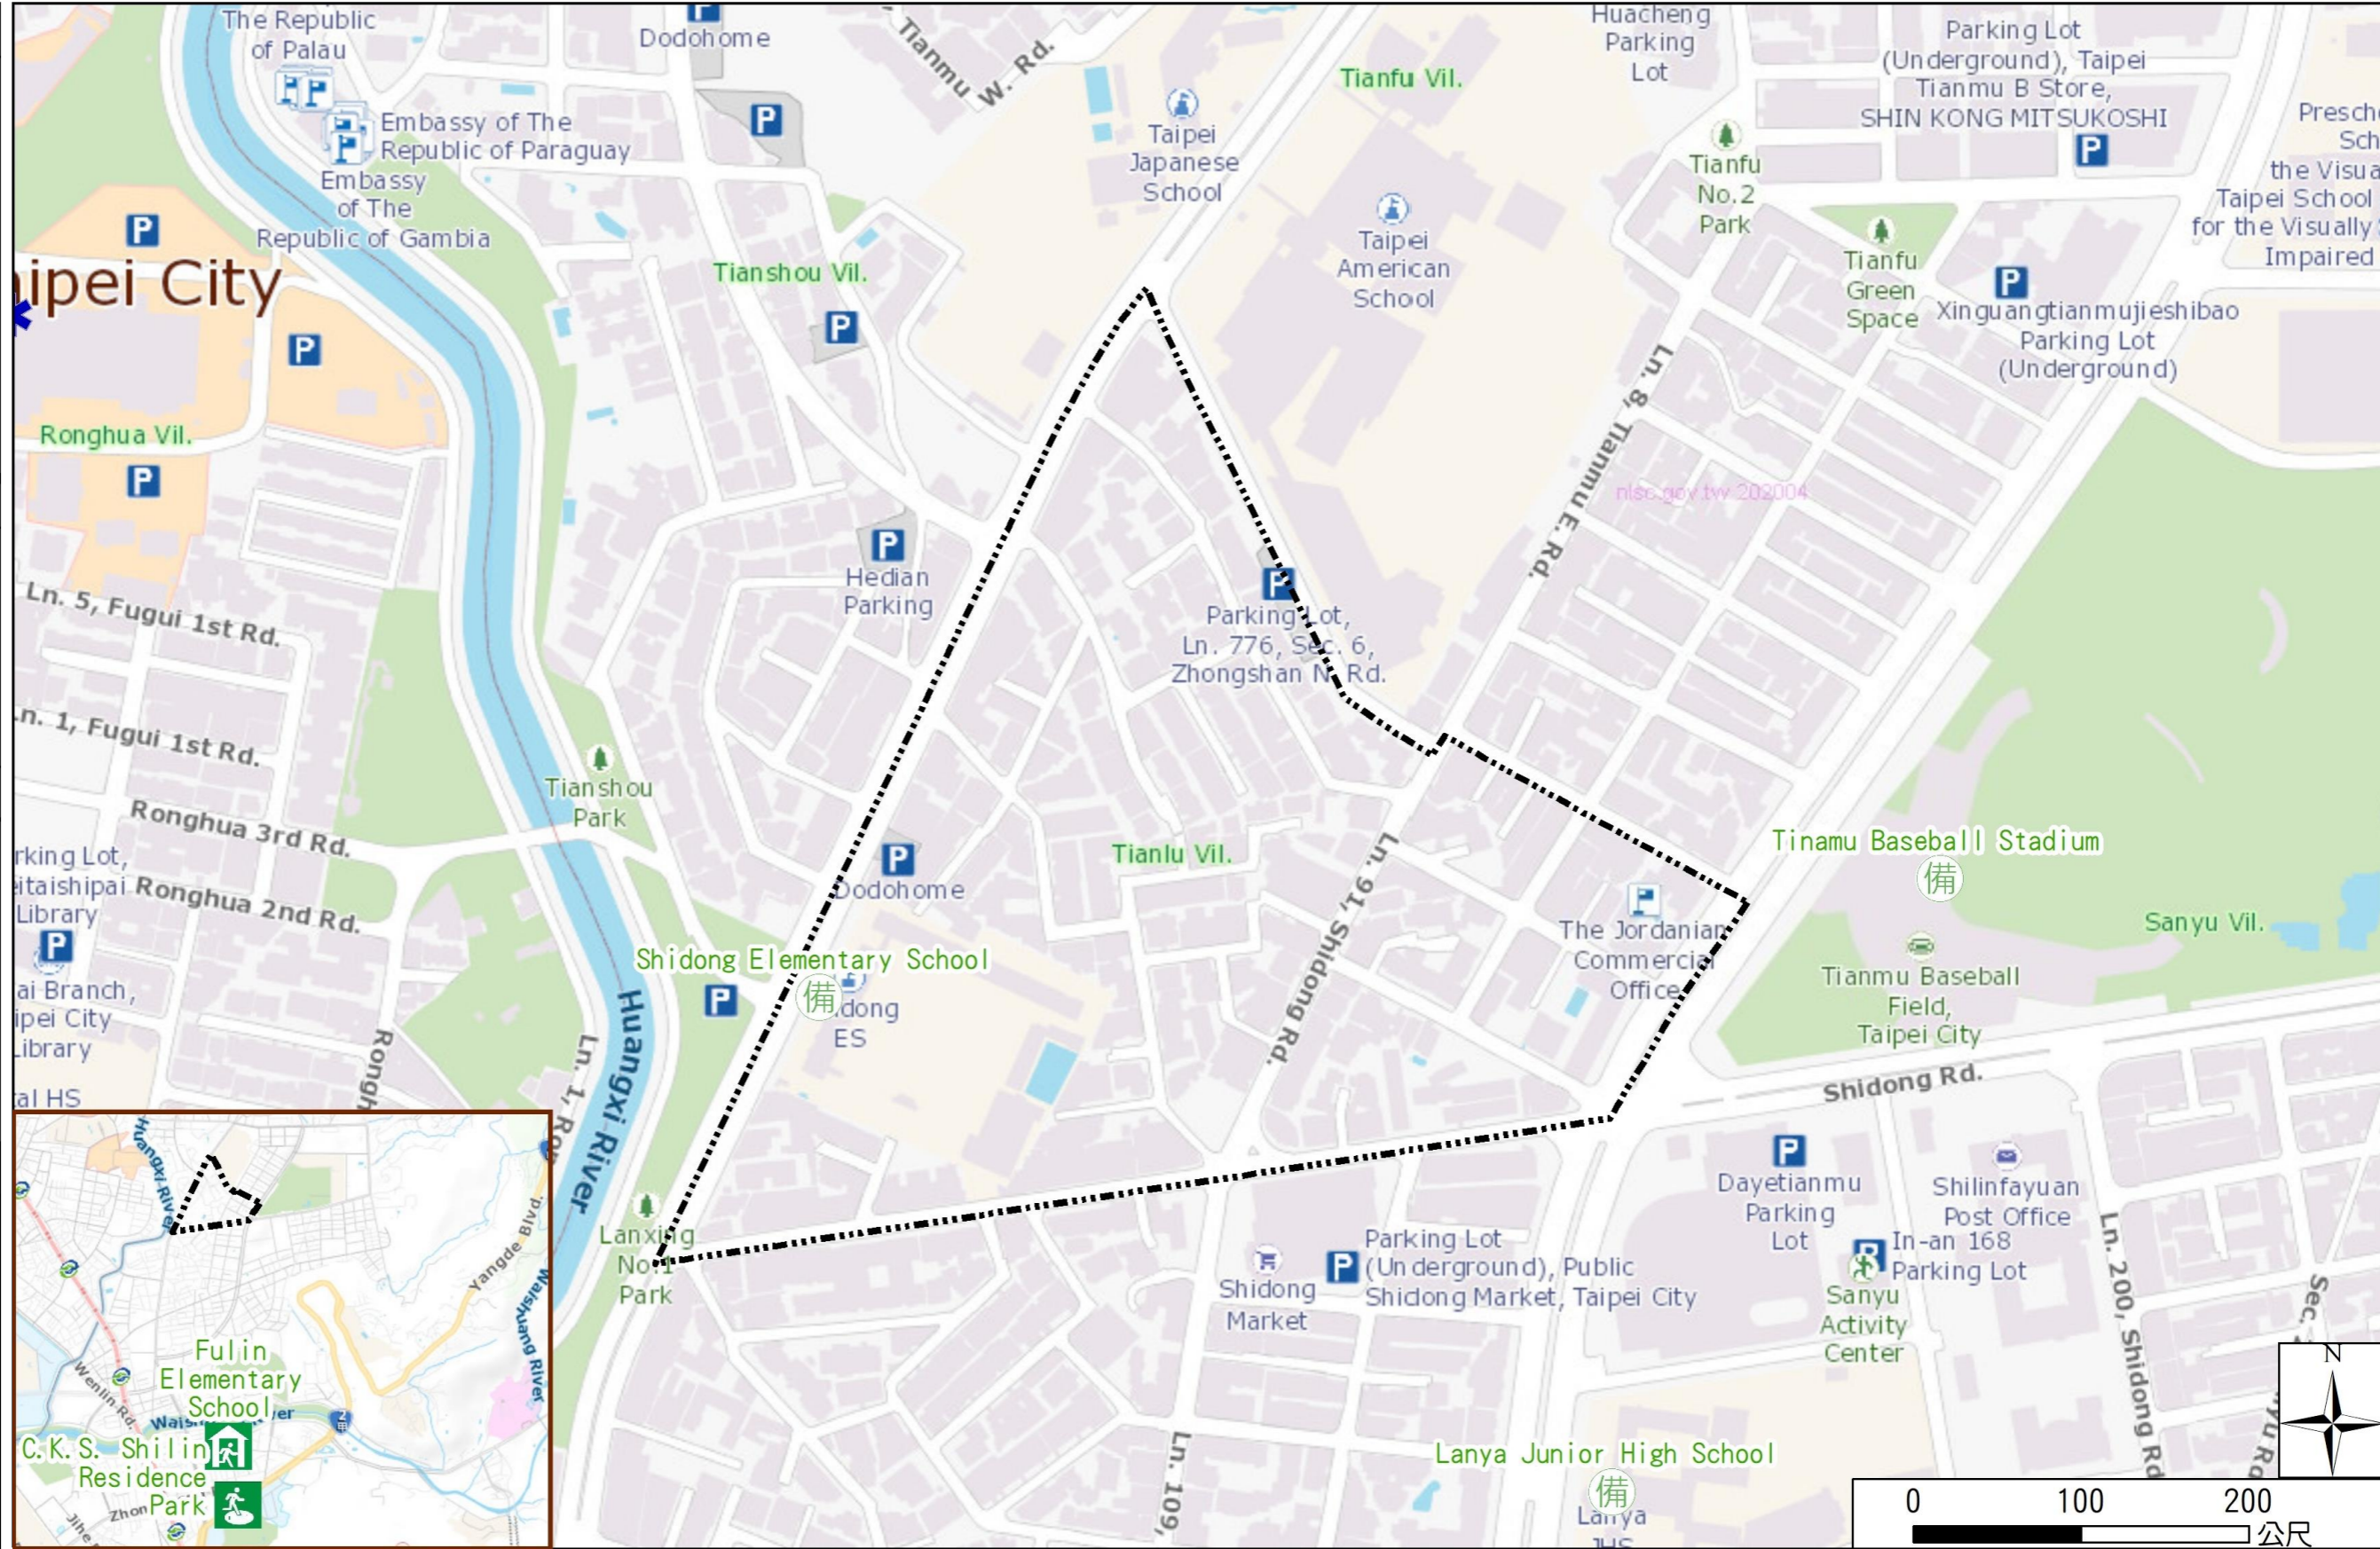

Tianlu Vil., Shilin Dist., Taipei City Evacuation Map

Emergency notification

Taipei Citizen Hotline : 1999
Fire Department Tel. : 119
Police Department Tel. : 110
EOC of Shilin Dist.
Non-emergency number : 02-28826200
Emergency number : 02-66110119
Officer
Mobile : 0972-295836
Note: Please call this District's EOC to ensure that the evacuation shelter is open

Disaster Prevention Information Website

[Taipei City Disaster Prevention Information Website](#)

Evacuation Principle

Flood: Vertical evacuation or preventive evacuation
Earthquake :

More disaster prevention knowledge :
[Taipei City Disaster Prevention Guide](#)

Evacuation Shelter

Name	C.K.S. Shilin Residence Park Applicable to earthquake situations
Address	No. 60, Fulin Rd.
Capacity	1930
Contact number	02-28812512
Name	Fulin Elementary School (School for Priority Shelter) Applicable to earthquake situations and flood situations
Address	No. 75, Fuzhi Rd.
Capacity	168
Contact number	02-28316293#204
Name	Shidong Elementary School
Address	No. 392, Sec. 6, Zhongshan N. Rd.
Capacity	275
Contact number	02-28710064#242
Name	Lanya Junior High School
Address	No.51, Sec. 2, Zhongcheng Rd.
Capacity	130
Contact number	02-28329377#500