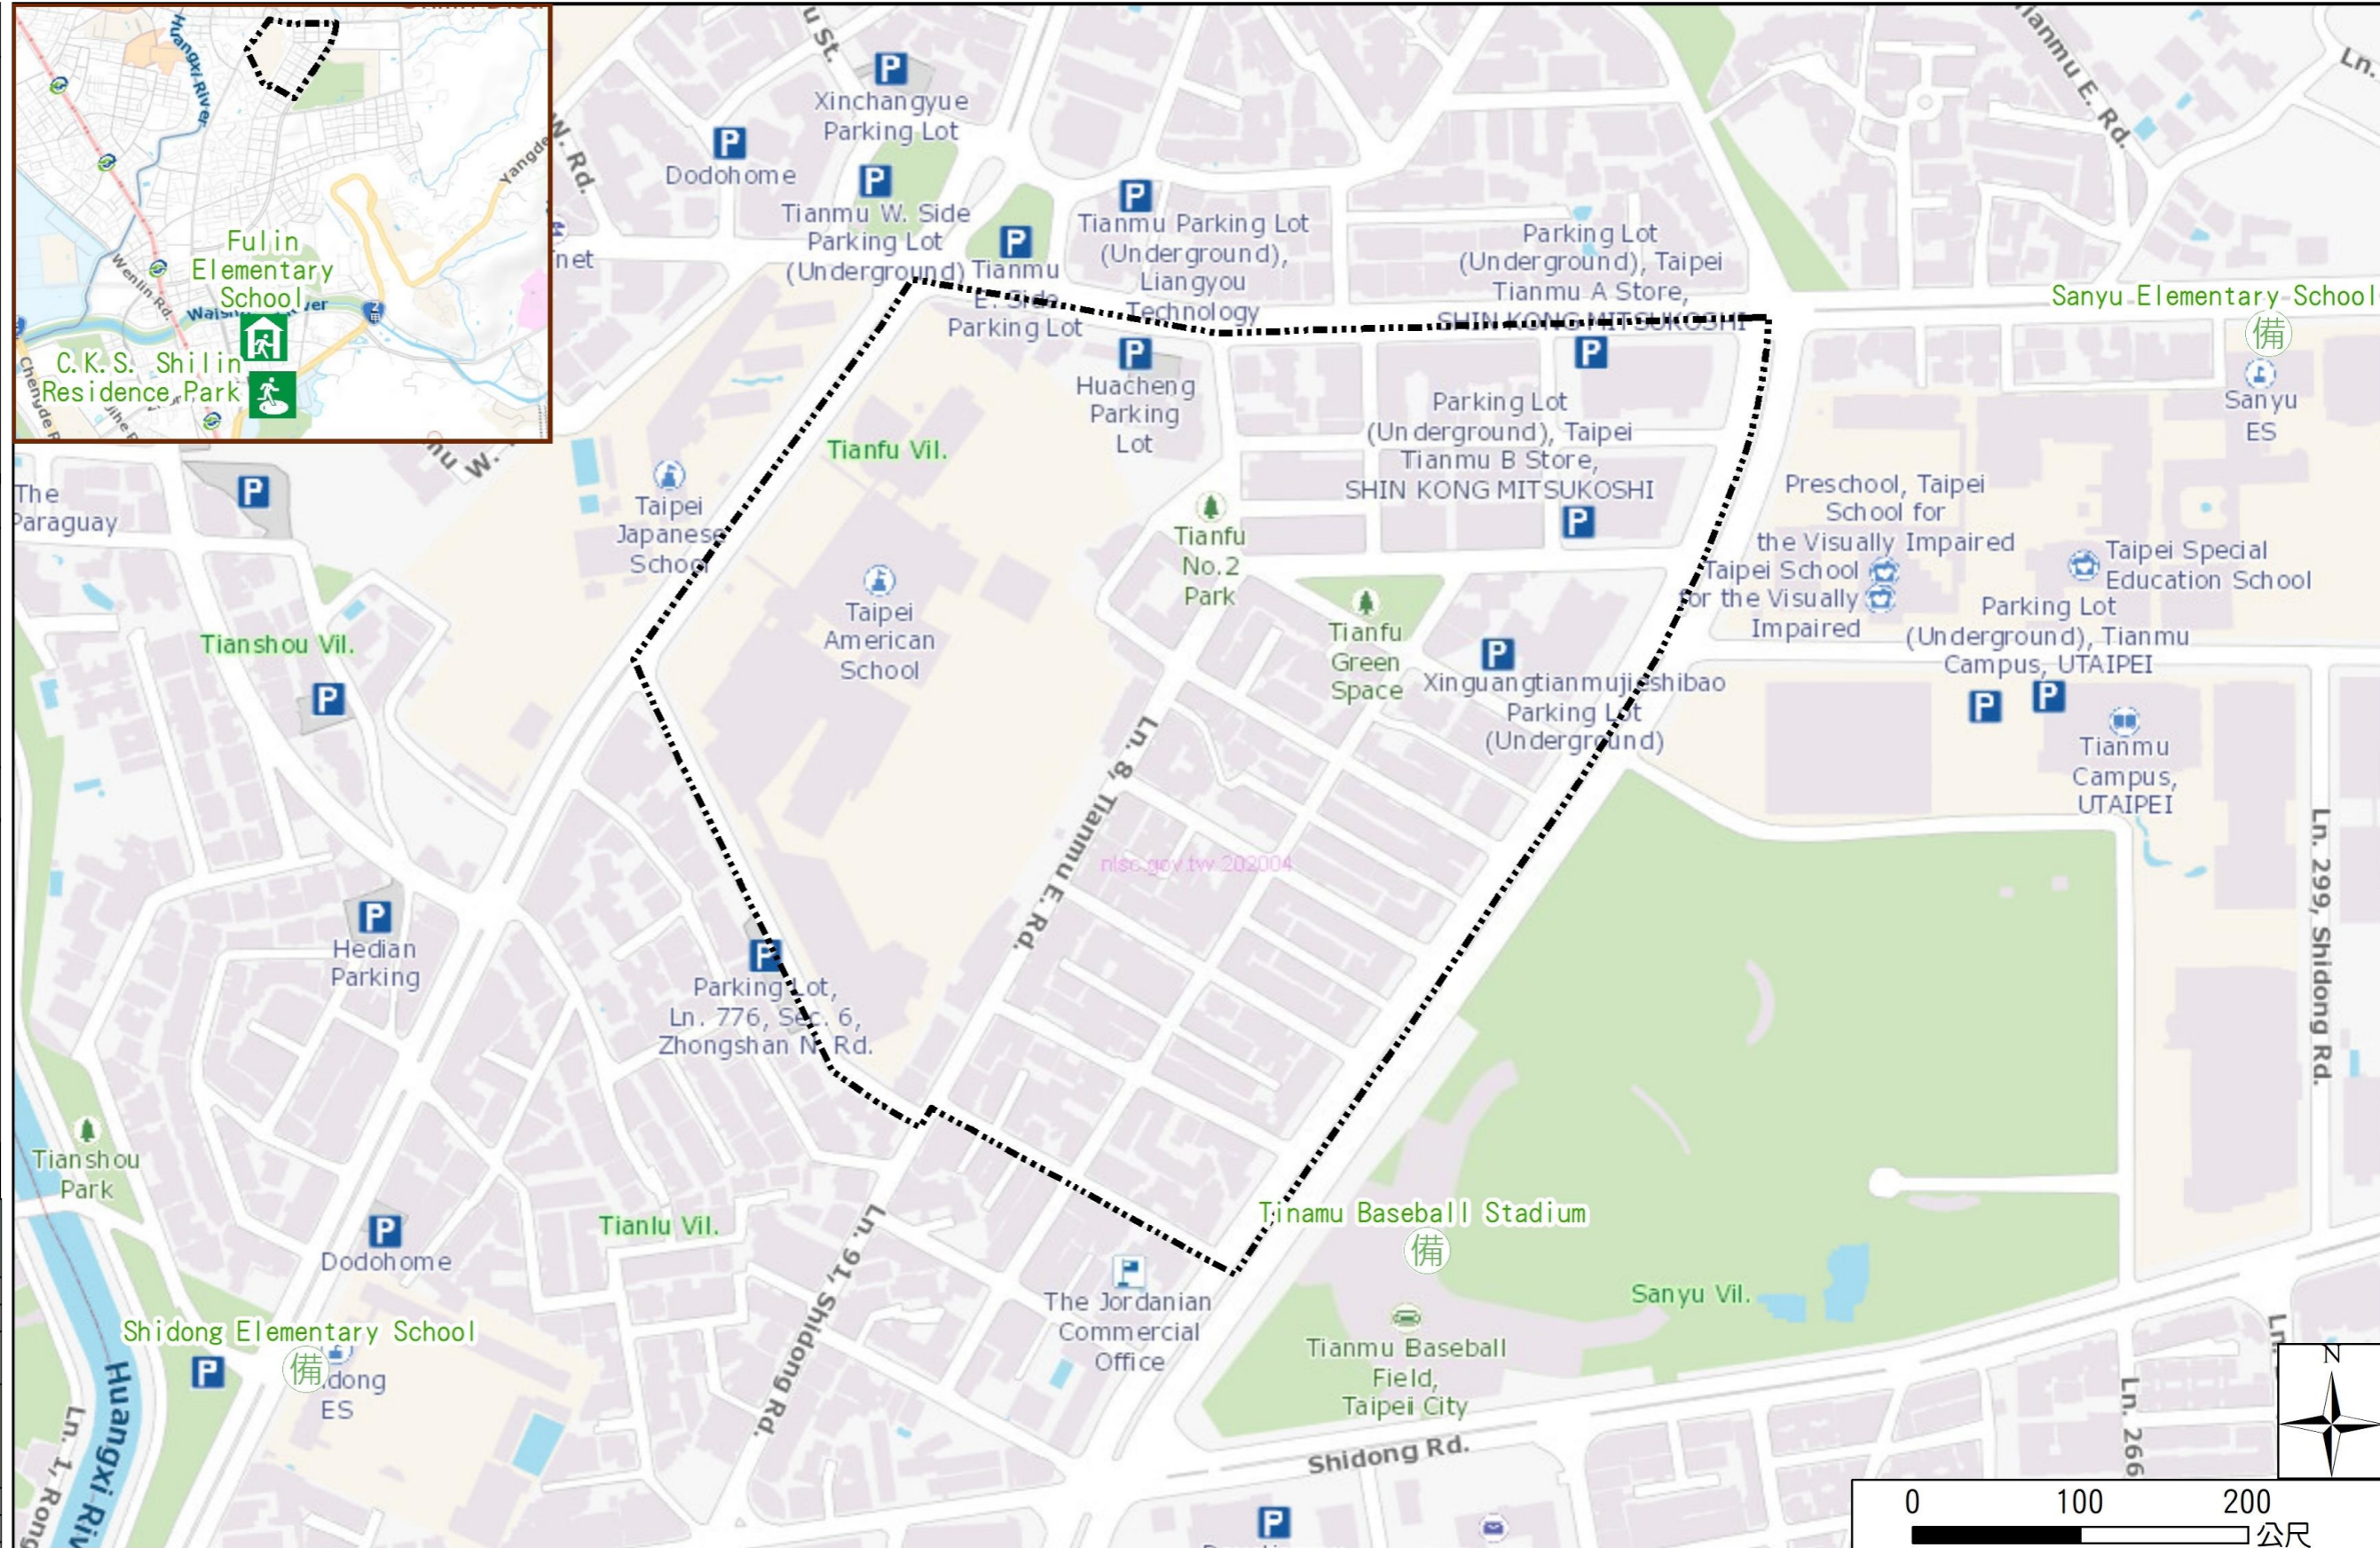

Disaster Prevention Information Website

Taipei City Disaster Prevention Information Website

Evacuation Principle

Flood: Vertical evacuation or preventive evacuation
 Earthquake :

More disaster prevention knowledge :
 Taipei City Disaster Prevention Guide

Evacuation Shelter

Name	C.K.S. Shilin Residence Park Applicable to earthquake situations
Address	No. 60, Fulin Rd.
Capacity	1930
Contact number	02-28812512
Name	Fulin Elementary School (School for Priority Shelter) Applicable to earthquake situations and flood situations
Address	No. 75, Fuzhi Rd.
Capacity	168
Contact number	02-28316293#204
Name	Shidong Elementary School
Address	No. 392, Sec. 6, Zhongshan N. Rd.
Capacity	275
Contact number	02-28710064#242
Name	SanYu Elementary School
Address	No.116, Tianmu E. Rd.
Capacity	159
Contact number	02-28751369#717