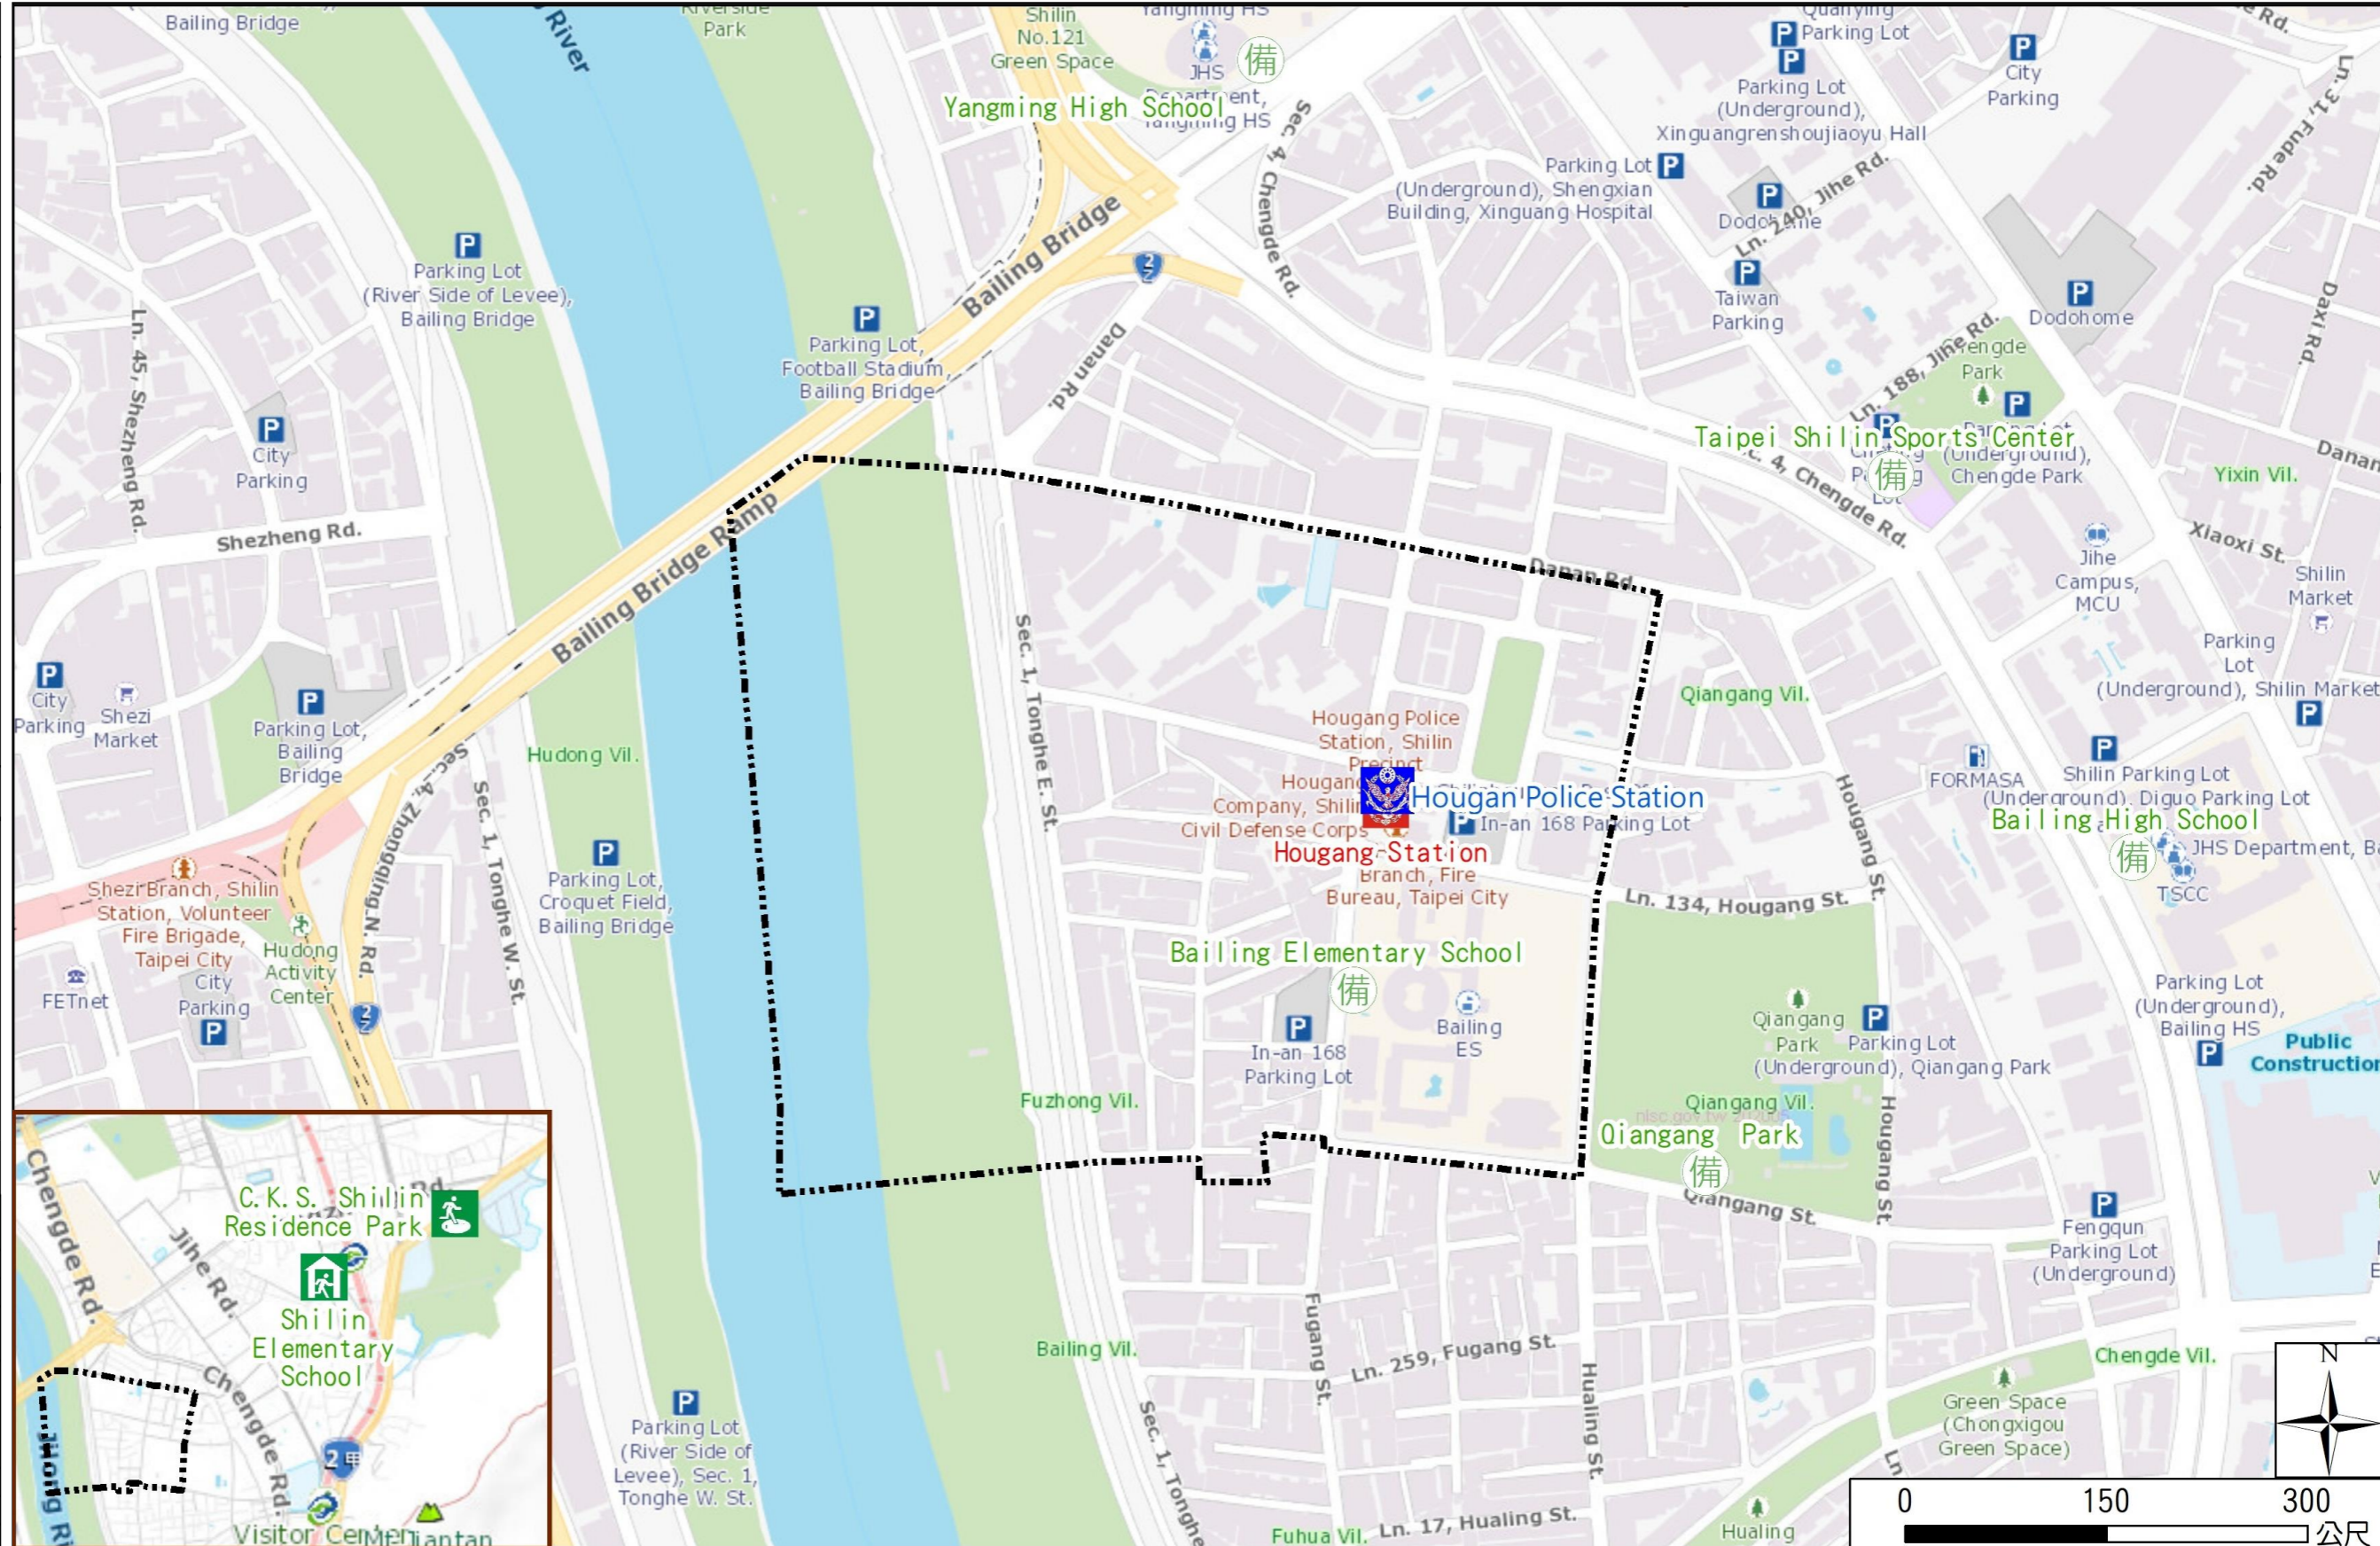

Fuzhong Vil., Shilin Dist., Taipei City Evacuation Map

Emergency notification

Taipei Citizen Hotline : 1999
Fire Department Tel. : 119
Police Department Tel. : 110
EOC of Shilin Dist.
Non-emergency number : 02-28826200
Emergency number : 02-66110119
Officer
Mobile : 0972-295808
Note: Please call this District's EOC to ensure that the evacuation shelter is open

Disaster Prevention Information Website

[Taipei City Disaster Prevention Information Website](#)

Evacuation Principle

Flood: Vertical evacuation or preventive evacuation
Earthquake :

More disaster prevention knowledge :
[Taipei City Disaster Prevention Guide](#)

Evacuation Shelter

Name	C.K.S. Shilin Residence Park Applicable to earthquake situations
Address	No. 60, Fulin Rd.
Capacity	1930
Contact number	02-28812512
Name	Shilin Elementary School (School for Priority Shelter) Applicable to earthquake situations and debris flow situations
Address	No. 165, Dadong Rd.
Capacity	219
Contact number	02-28812231#231
Name	Bailing Elementary School
Address	No. 205, Fugang St.
Capacity	342
Contact number	2881-7683#850
Name	Bailing High School
Address	No.177,Sec.4.Chengde.RD.,
Capacity	300
Contact number	02-28831568#302