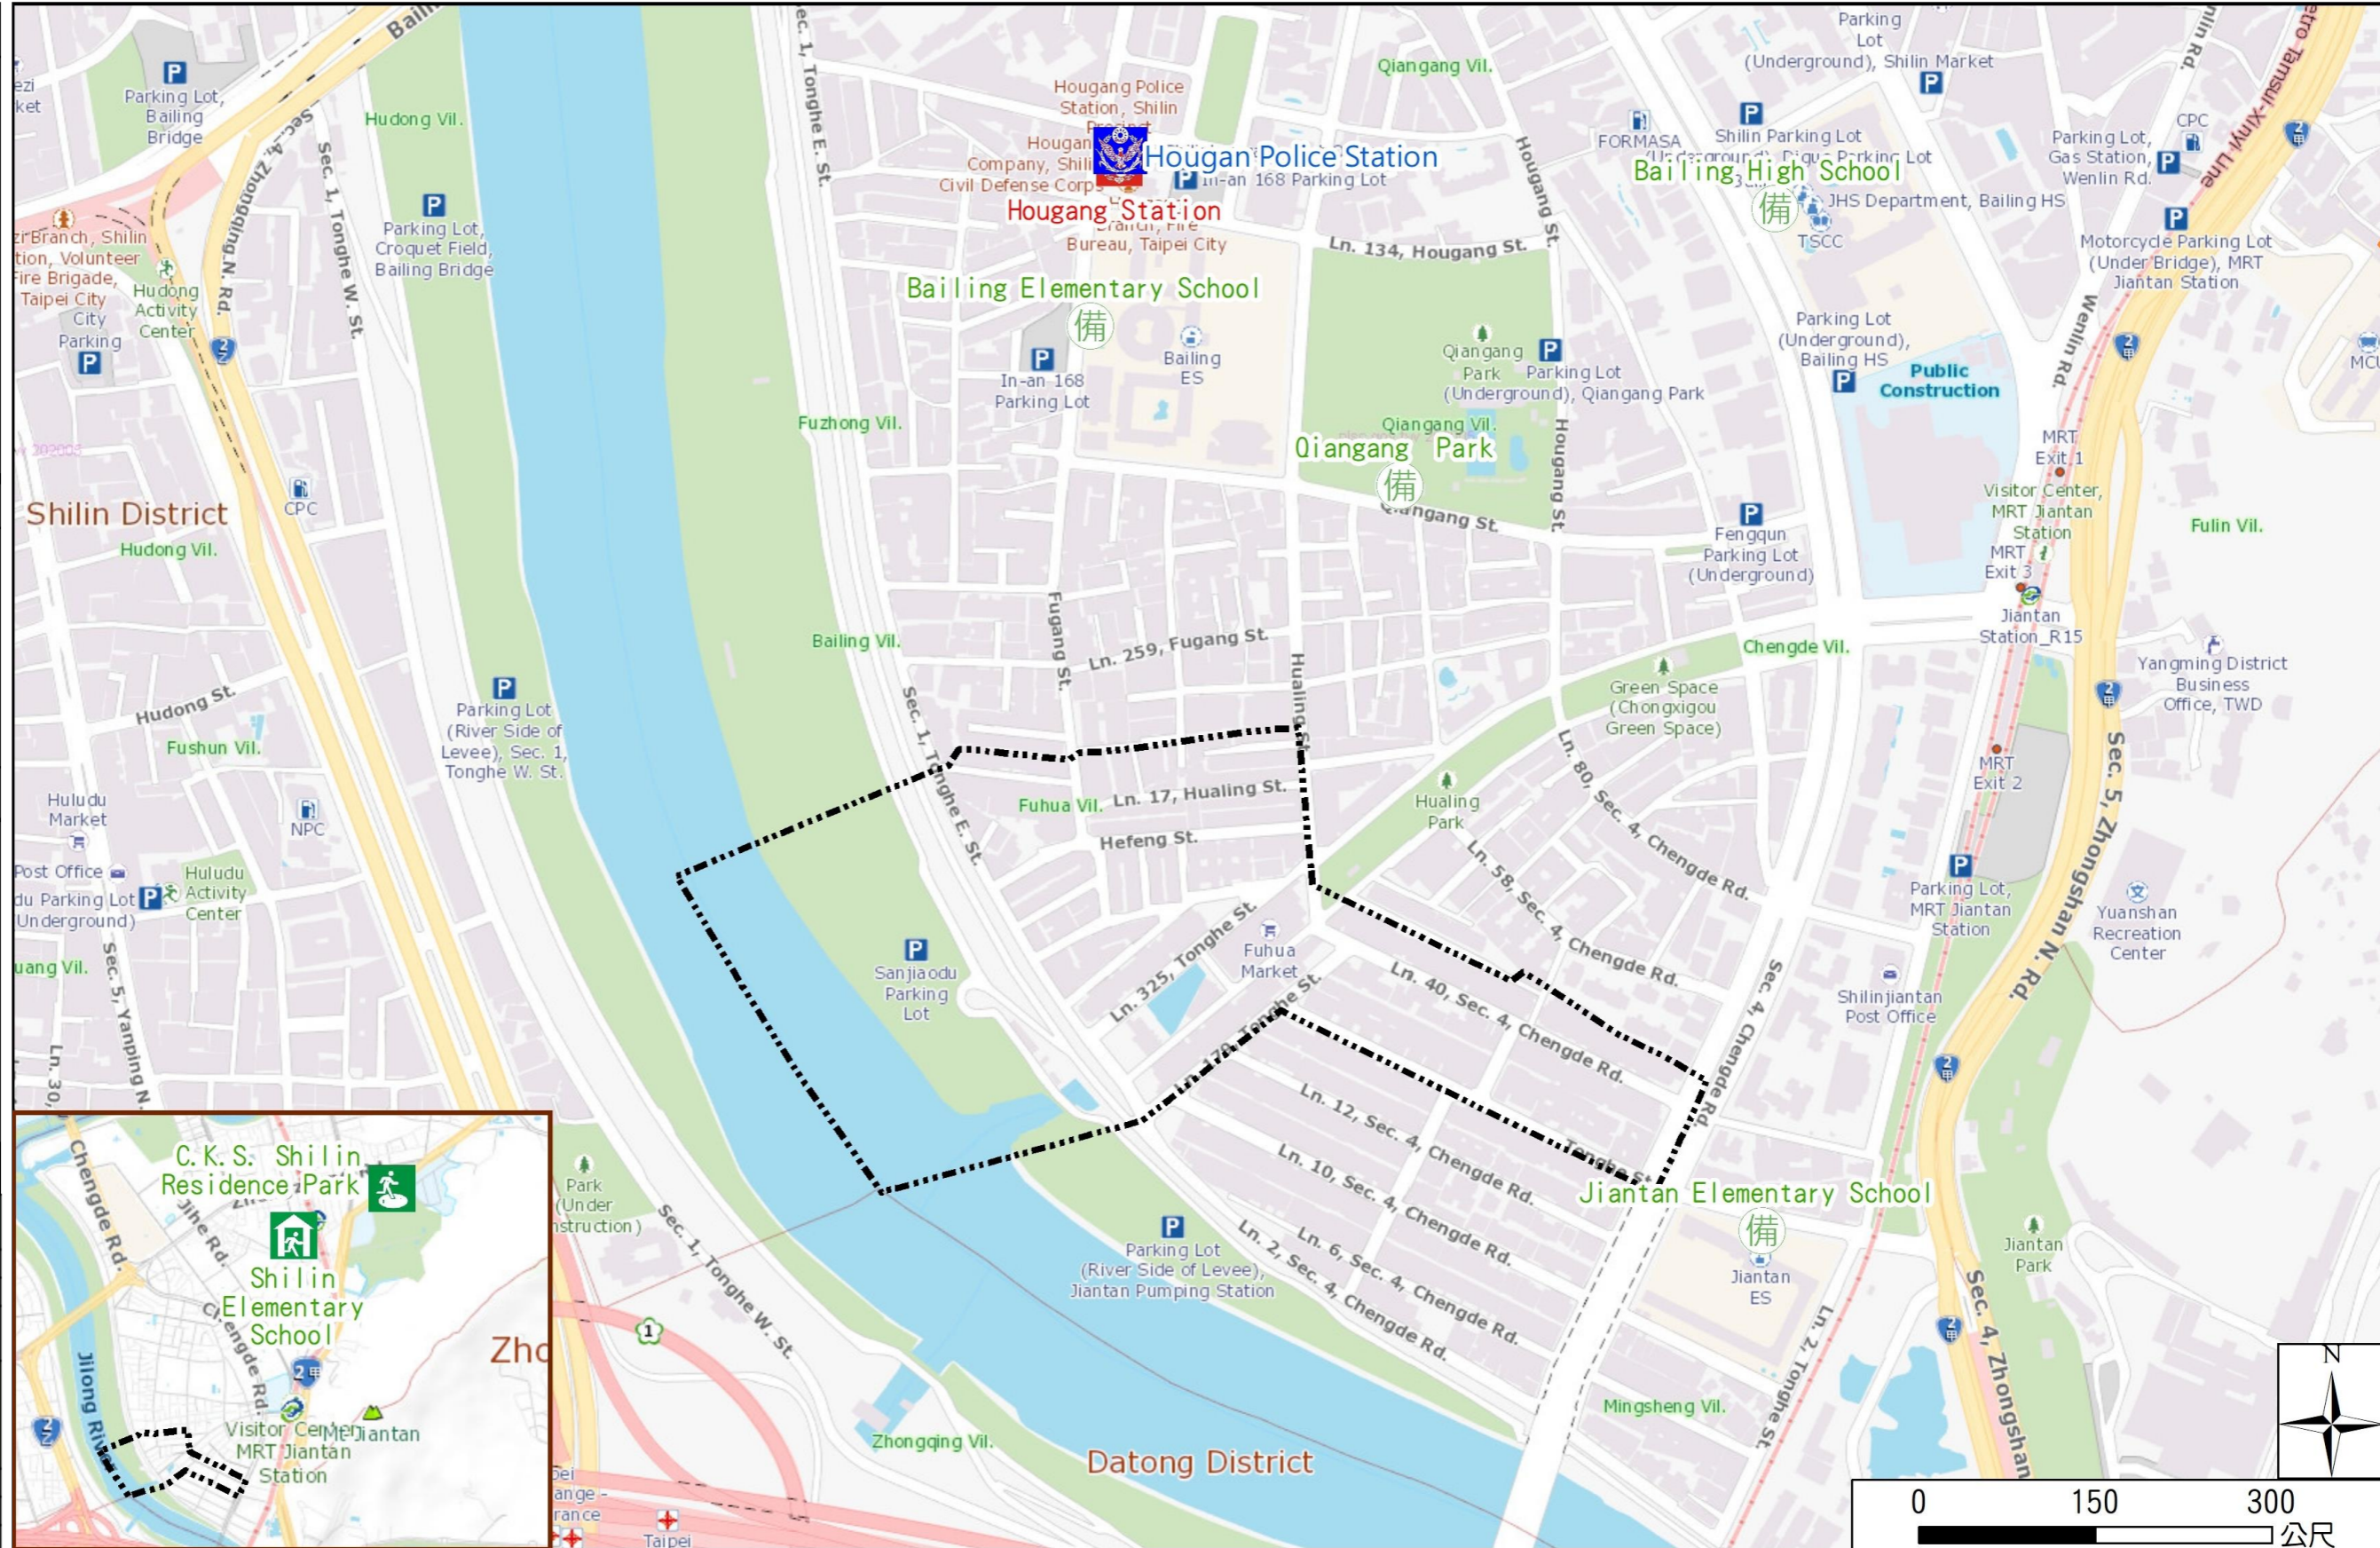

Fuhua Vil., Shilin Dist., Taipei City Evacuation Map

Emergency notification

Taipei Citizen Hotline : 1999
Fire Department Tel. : 119
Police Department Tel. : 110
EOC of Shilin Dist.
Non-emergency number : 02-28826200
Emergency number : 02-66110119
Officer
Mobile : 0972-295812
Note: Please call this District's EOC to ensure that the evacuation shelter is open

Disaster Prevention Information Website

[Taipei City Disaster Prevention Information Website](#)

Evacuation Principle

Flood: Vertical evacuation or preventive evacuation
Earthquake :

More disaster prevention knowledge :
[Taipei City Disaster Prevention Guide](#)

Evacuation Shelter

Name	C.K.S. Shilin Residence Park Applicable to earthquake situations
Address	No. 60, Fulin Rd.
Capacity	1930
Contact number	02-28812512
Name	Shilin Elementary School (School for Priority Shelter) Applicable to earthquake situations and debris flow situations
Address	No. 165, Dadong Rd.
Capacity	219
Contact number	02-28812231#231
Name	Jiantan Elementary School
Address	No.16, Tonghe St.
Capacity	31
Contact number	02-2885491#830
Name	Bailing Elementary School
Address	No. 205, Fugang St.
Capacity	342
Contact number	2881-7683#850