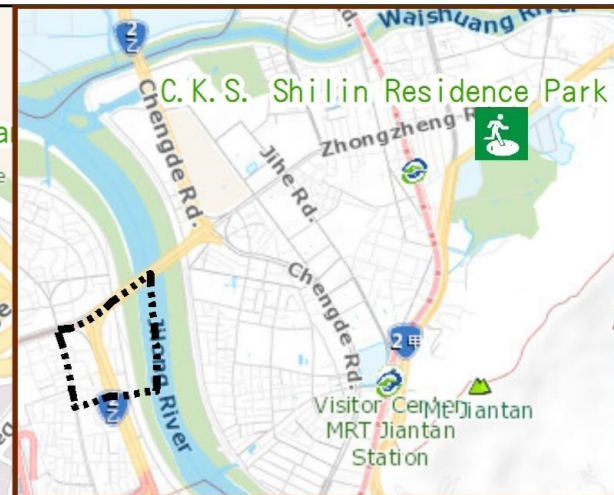

# Hudong Vil., Shilin Dist., Taipei City Evacuation Map

## Evacuation Shelter

Name	C.K.S. Shilin Residence Park Applicable to flood situations
Address	No. 60, Fulin Rd.
Capacity	1930
Contact number	02-28812512
Name	Shezi Elementary School (School for Priority Shelter) Applicable to flood situations
Address	No. 308, Sec. 6, Yanping N. Rd.
Capacity	160
Contact number	02-28122505#831
Name	Hulu Elementary School
Address	No. 95, Sec. 3, Huanhe N. Rd.
Capacity	88
Contact number	02-28129586#831
Name	Shezi Park
Address	No. 3, Aly. 11, Ln. 20, Yongping St.
Capacity	874
Contact number	02-28832130#115