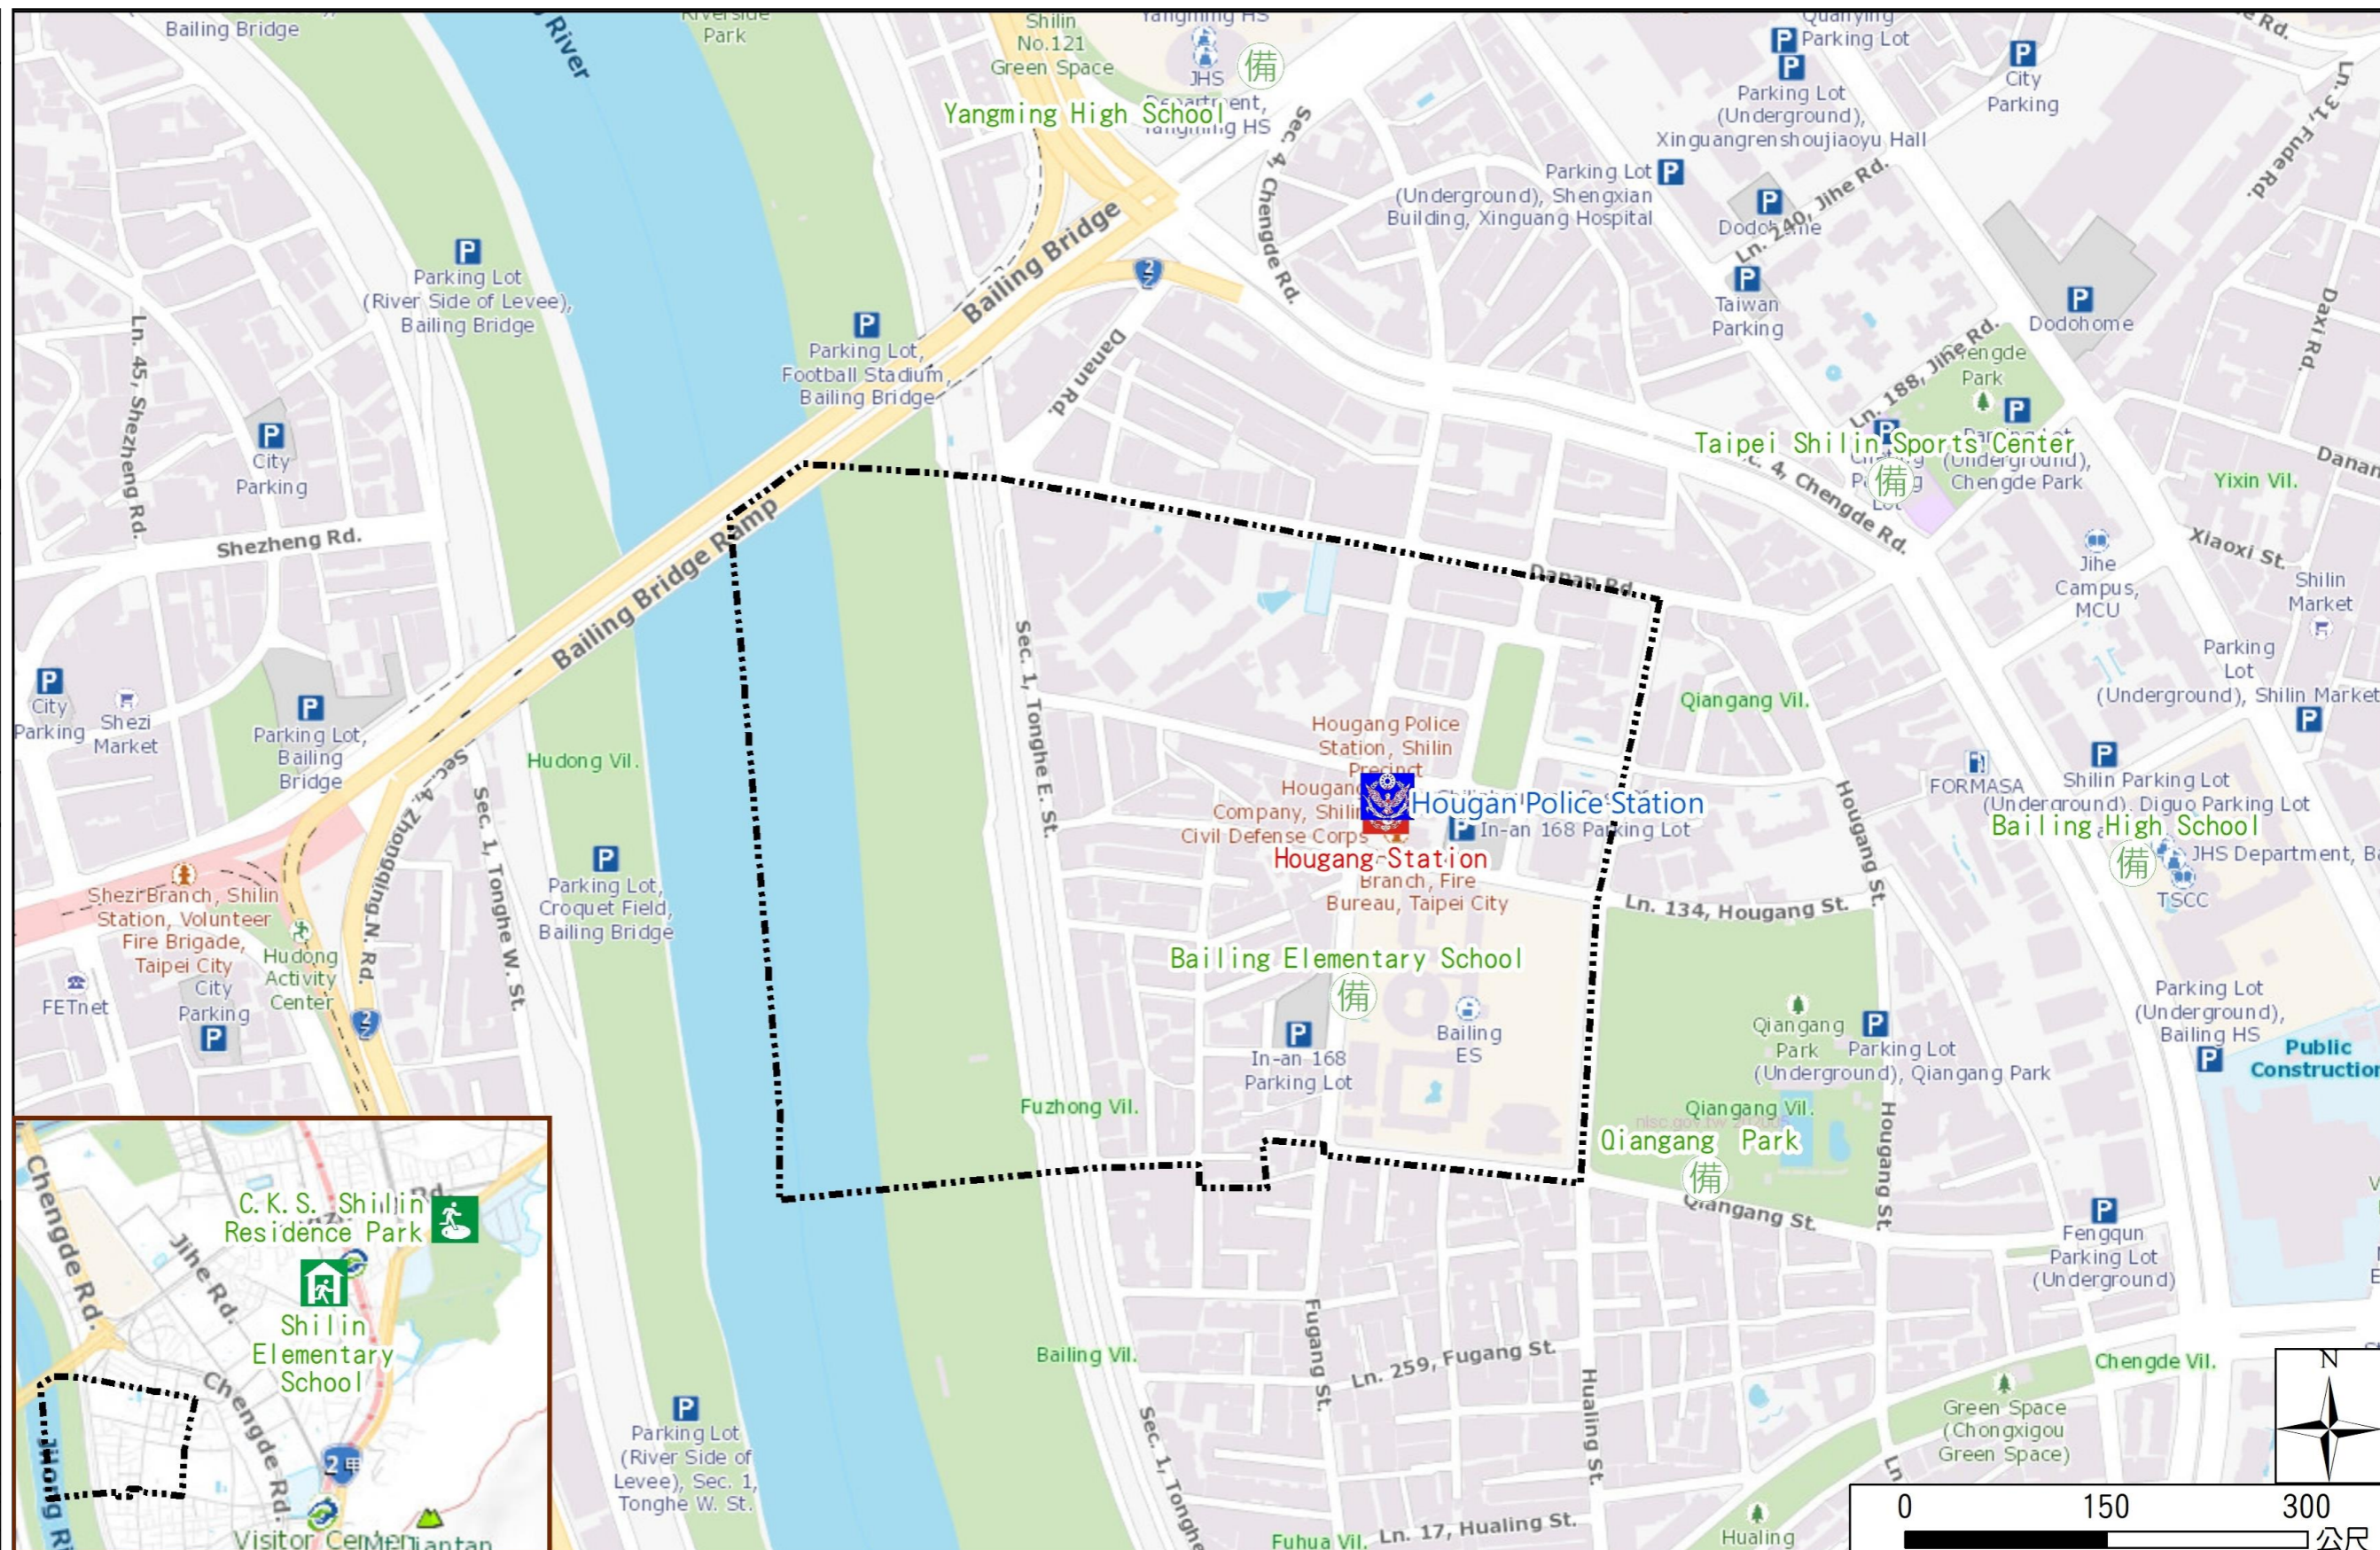

Fuzhong Vil., Shilin Dist., Taipei City Evacuation Map

Emergency notification

Taipei Citizen Hotline : 1999
Fire Department Tel. : 119
Police Department Tel. : 110
EOC of Shilin Dist.
Non-emergency number : 02-28826200
Emergency number : 02-66110119
Officer
Mobile : 0972-295808
Note: Please call this District's EOC to ensure that the evacuation shelter is open

Disaster Prevention Information Website

[Taipei City Disaster Prevention Information Website](#)

Evacuation Principle

Flood: Vertical evacuation or preventive evacuation
Earthquake :

More disaster prevention knowledge :
[Taipei City Disaster Prevention Guide](#)

Evacuation Shelter

Name	C.K.S. Shilin Residence Park Applicable to earthquake situations
Address	No. 60, Fulin Rd.
Capacity	1930
Contact number	02-28812512
Name	Shilin Elementary School (School for Priority Shelter) Applicable to earthquake situations and debris flow situations
Address	No. 165, Dadong Rd.
Capacity	219
Contact number	02-28812231#231
Name	Bailing Elementary School
Address	No. 205, Fugang St.
Capacity	342
Contact number	2881-7683#850
Name	Bailing High School
Address	No.177,Sec.4.Chengde.RD.,
Capacity	300
Contact number	02-28831568#302

Legend 圖例	里界 Village Boundary	避難收容處所 Evacuation Shelter	防救災單位 Disaster Rescue Resources	重要地標 Landmark
	里界 Village Boundary	室內避難收容處所(優先安置學校) Indoor Evacuation Shelter (School for Priority Shelter) 室外避難收容處所(防災公園) Outdoor Evacuation Shelter (Disaster Prevention Park) 避難收容處所(備用) Evacuation Shelter (Backup)	警察單位 Police Department 消防單位 Fire Department 急救責任醫院 Designated Hospital (Emergency Medical Treatment)	直升機起降場 Helipad 重要地標 Landmark