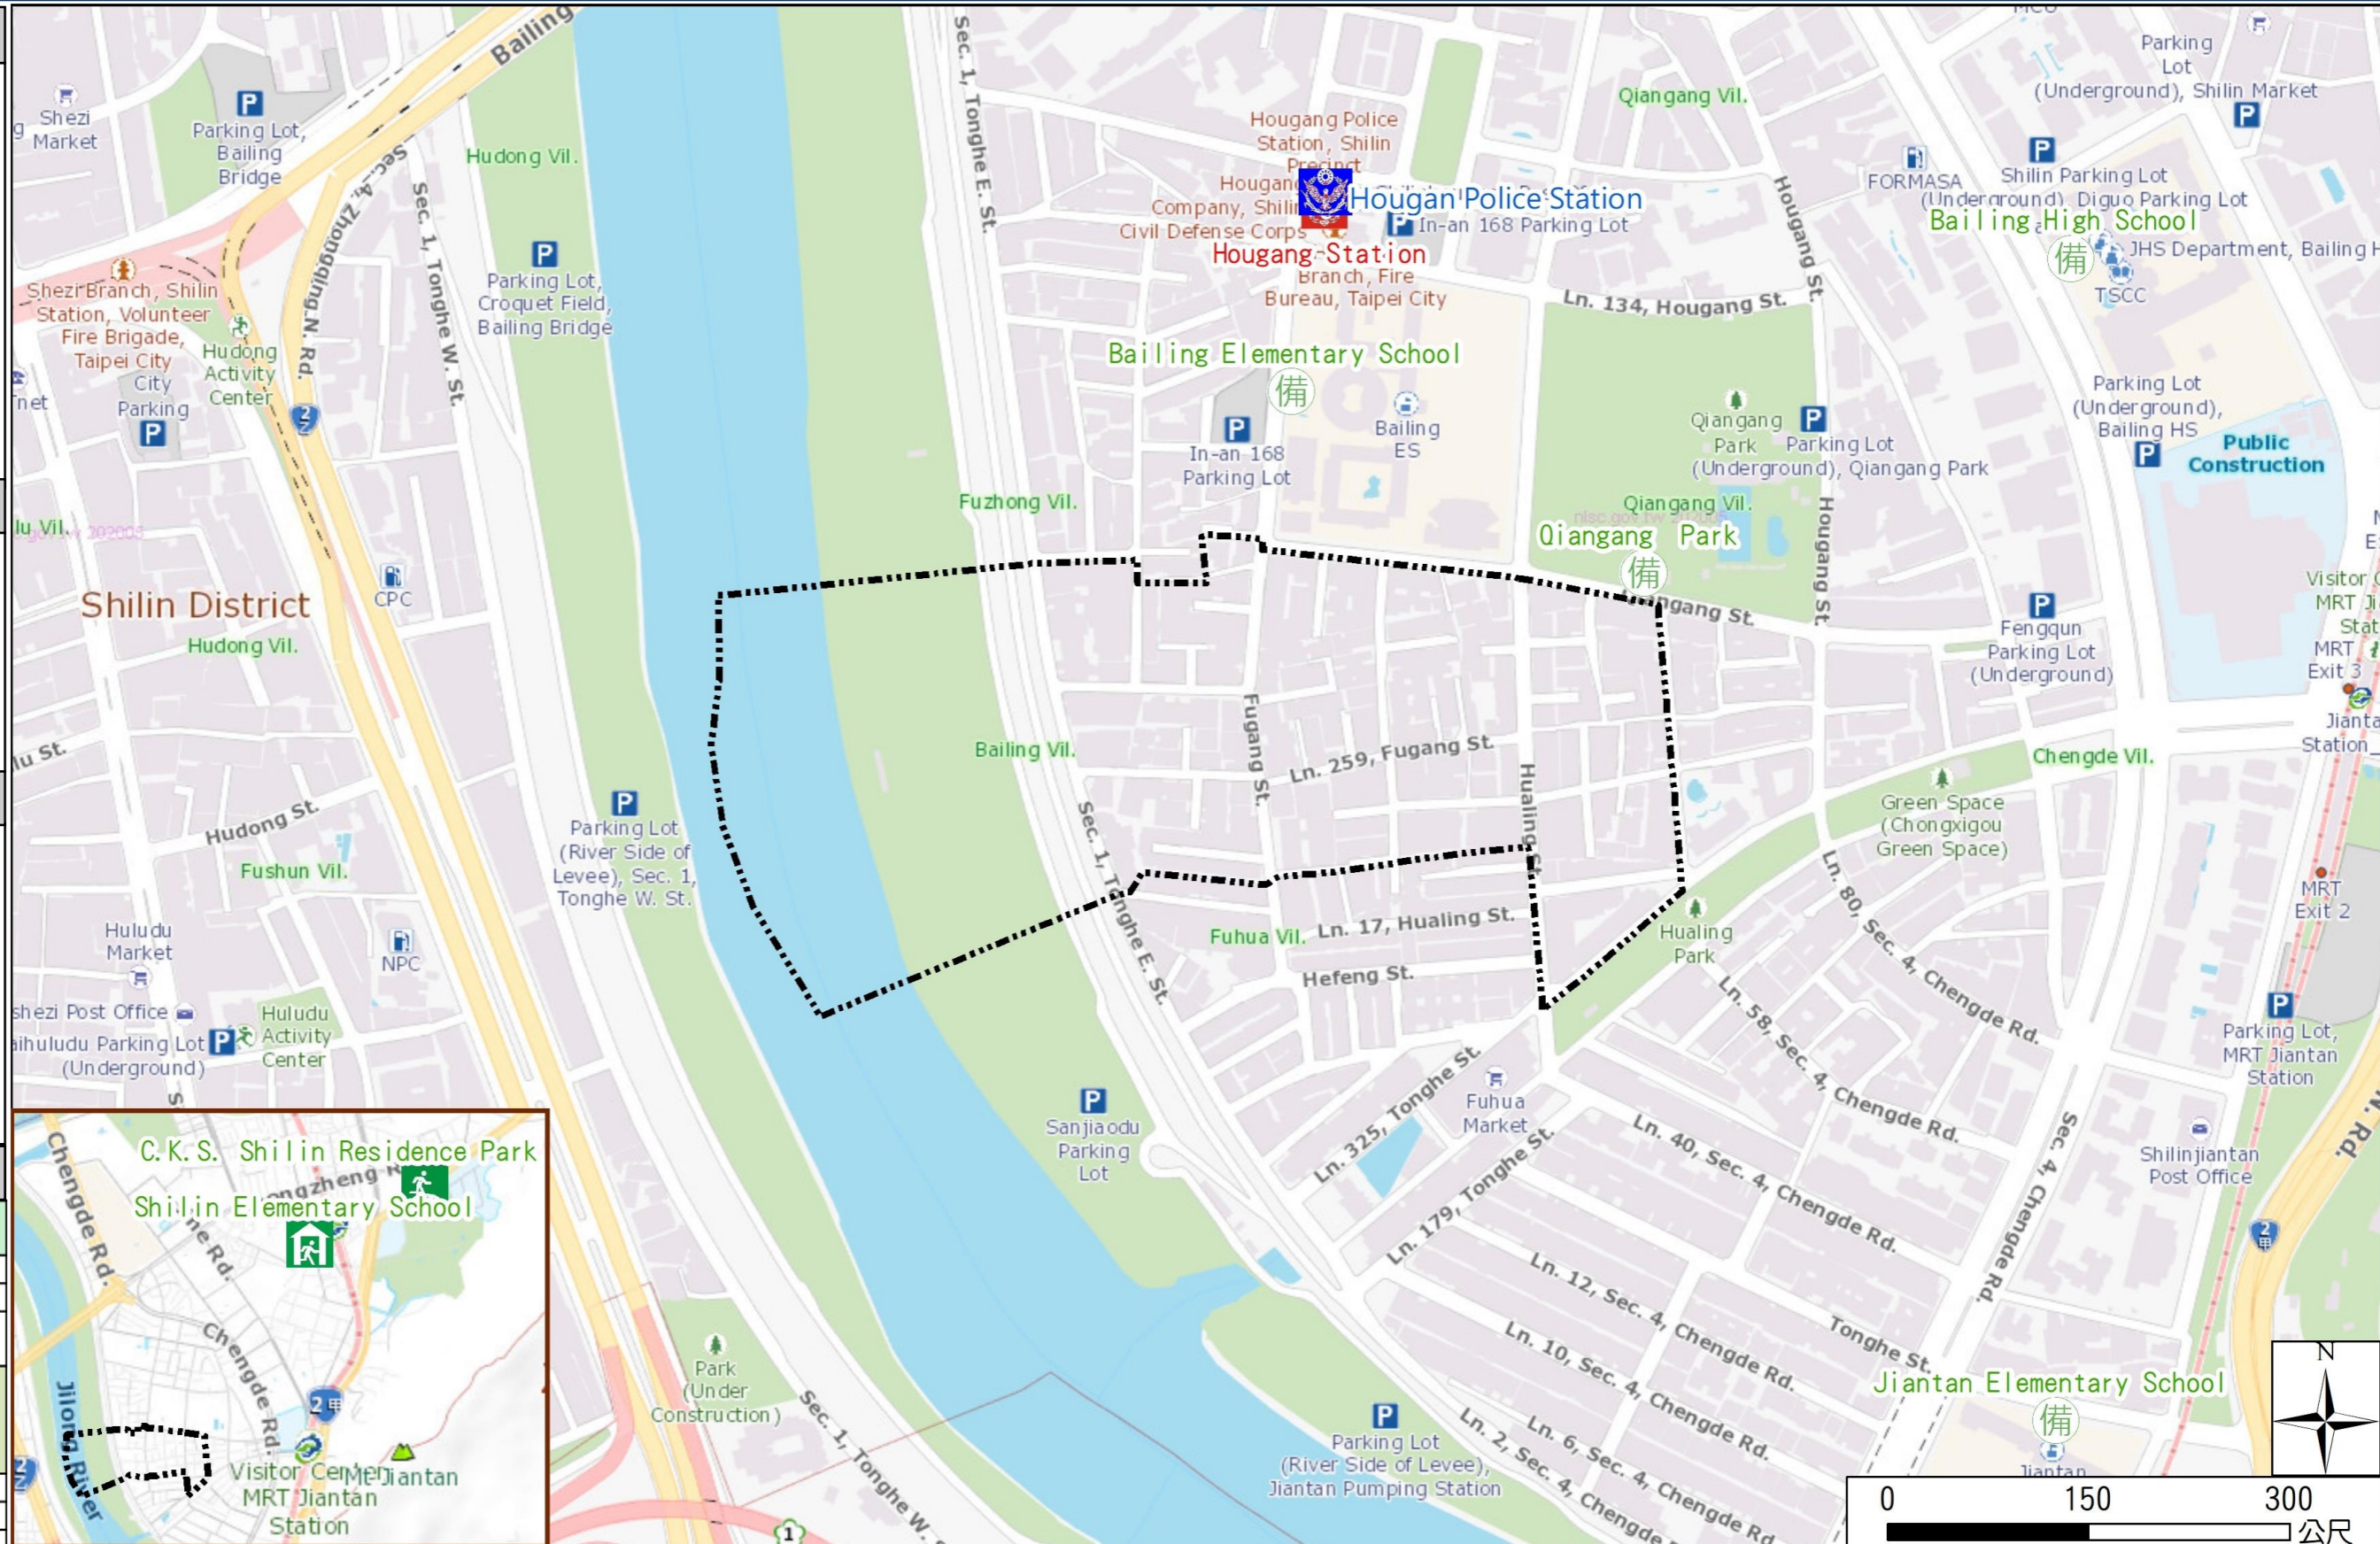

Bailing Vil., Shilin Dist., Taipei City Evacuation Map

Emergency notification

Taipei Citizen Hotline : 1999
Fire Department Tel. : 119
Police Department Tel. : 110
EOC of Shilin Dist.
Non-emergency number : 02-28826200
Emergency number : 02-66110119
Officer
Mobile : 0972-295810
Note: Please call this District's EOC to ensure that the evacuation shelter is open

Disaster Prevention Information Website

Taipei City Disaster Prevention Information Website

Evacuation Principle

Flood: Vertical evacuation or preventive evacuation
Earthquake :

More disaster prevention knowledge :
Taipei City Disaster Prevention Guide

Evacuation Shelter

Name	C.K.S. Shilin Residence Park Applicable to earthquake situations
Address	No. 60, Fulin Rd.
Capacity	1930
Contact number	02-28812512
Name	Shilin Elementary School (School for Priority Shelter) Applicable to earthquake situations and debris flow situations
Address	No. 165, Dadong Rd.
Capacity	219
Contact number	02-28812231#231
Name	Bailing Elementary School
Address	No. 205, Fugang St.
Capacity	342
Contact number	2881-7683#850
Name	Bailing High School
Address	No.177,Sec.4.Chengde.RD.,
Capacity	300
Contact number	02-28831568#302

Legend 圖例	里界 Village Boundary	避難收容處所 Evacuation Shelter	防救災單位 Disaster Rescue Resources	重要地標 Landmark	
	里界 Village Boundary	室內避難收容處所(優先安置學校) Indoor Evacuation Shelter (School for Priority Shelter) 室外避難收容處所(防災公園) Outdoor Evacuation Shelter (Disaster Prevention Park) 避難收容處所(備用) Evacuation Shelter (Backup)	警察單位 Police Department 消防單位 Fire Department 急救責任醫院 Designated Hospital (Emergency Medical Treatment)	直升機起降場 Helipad	重要地標 Landmark