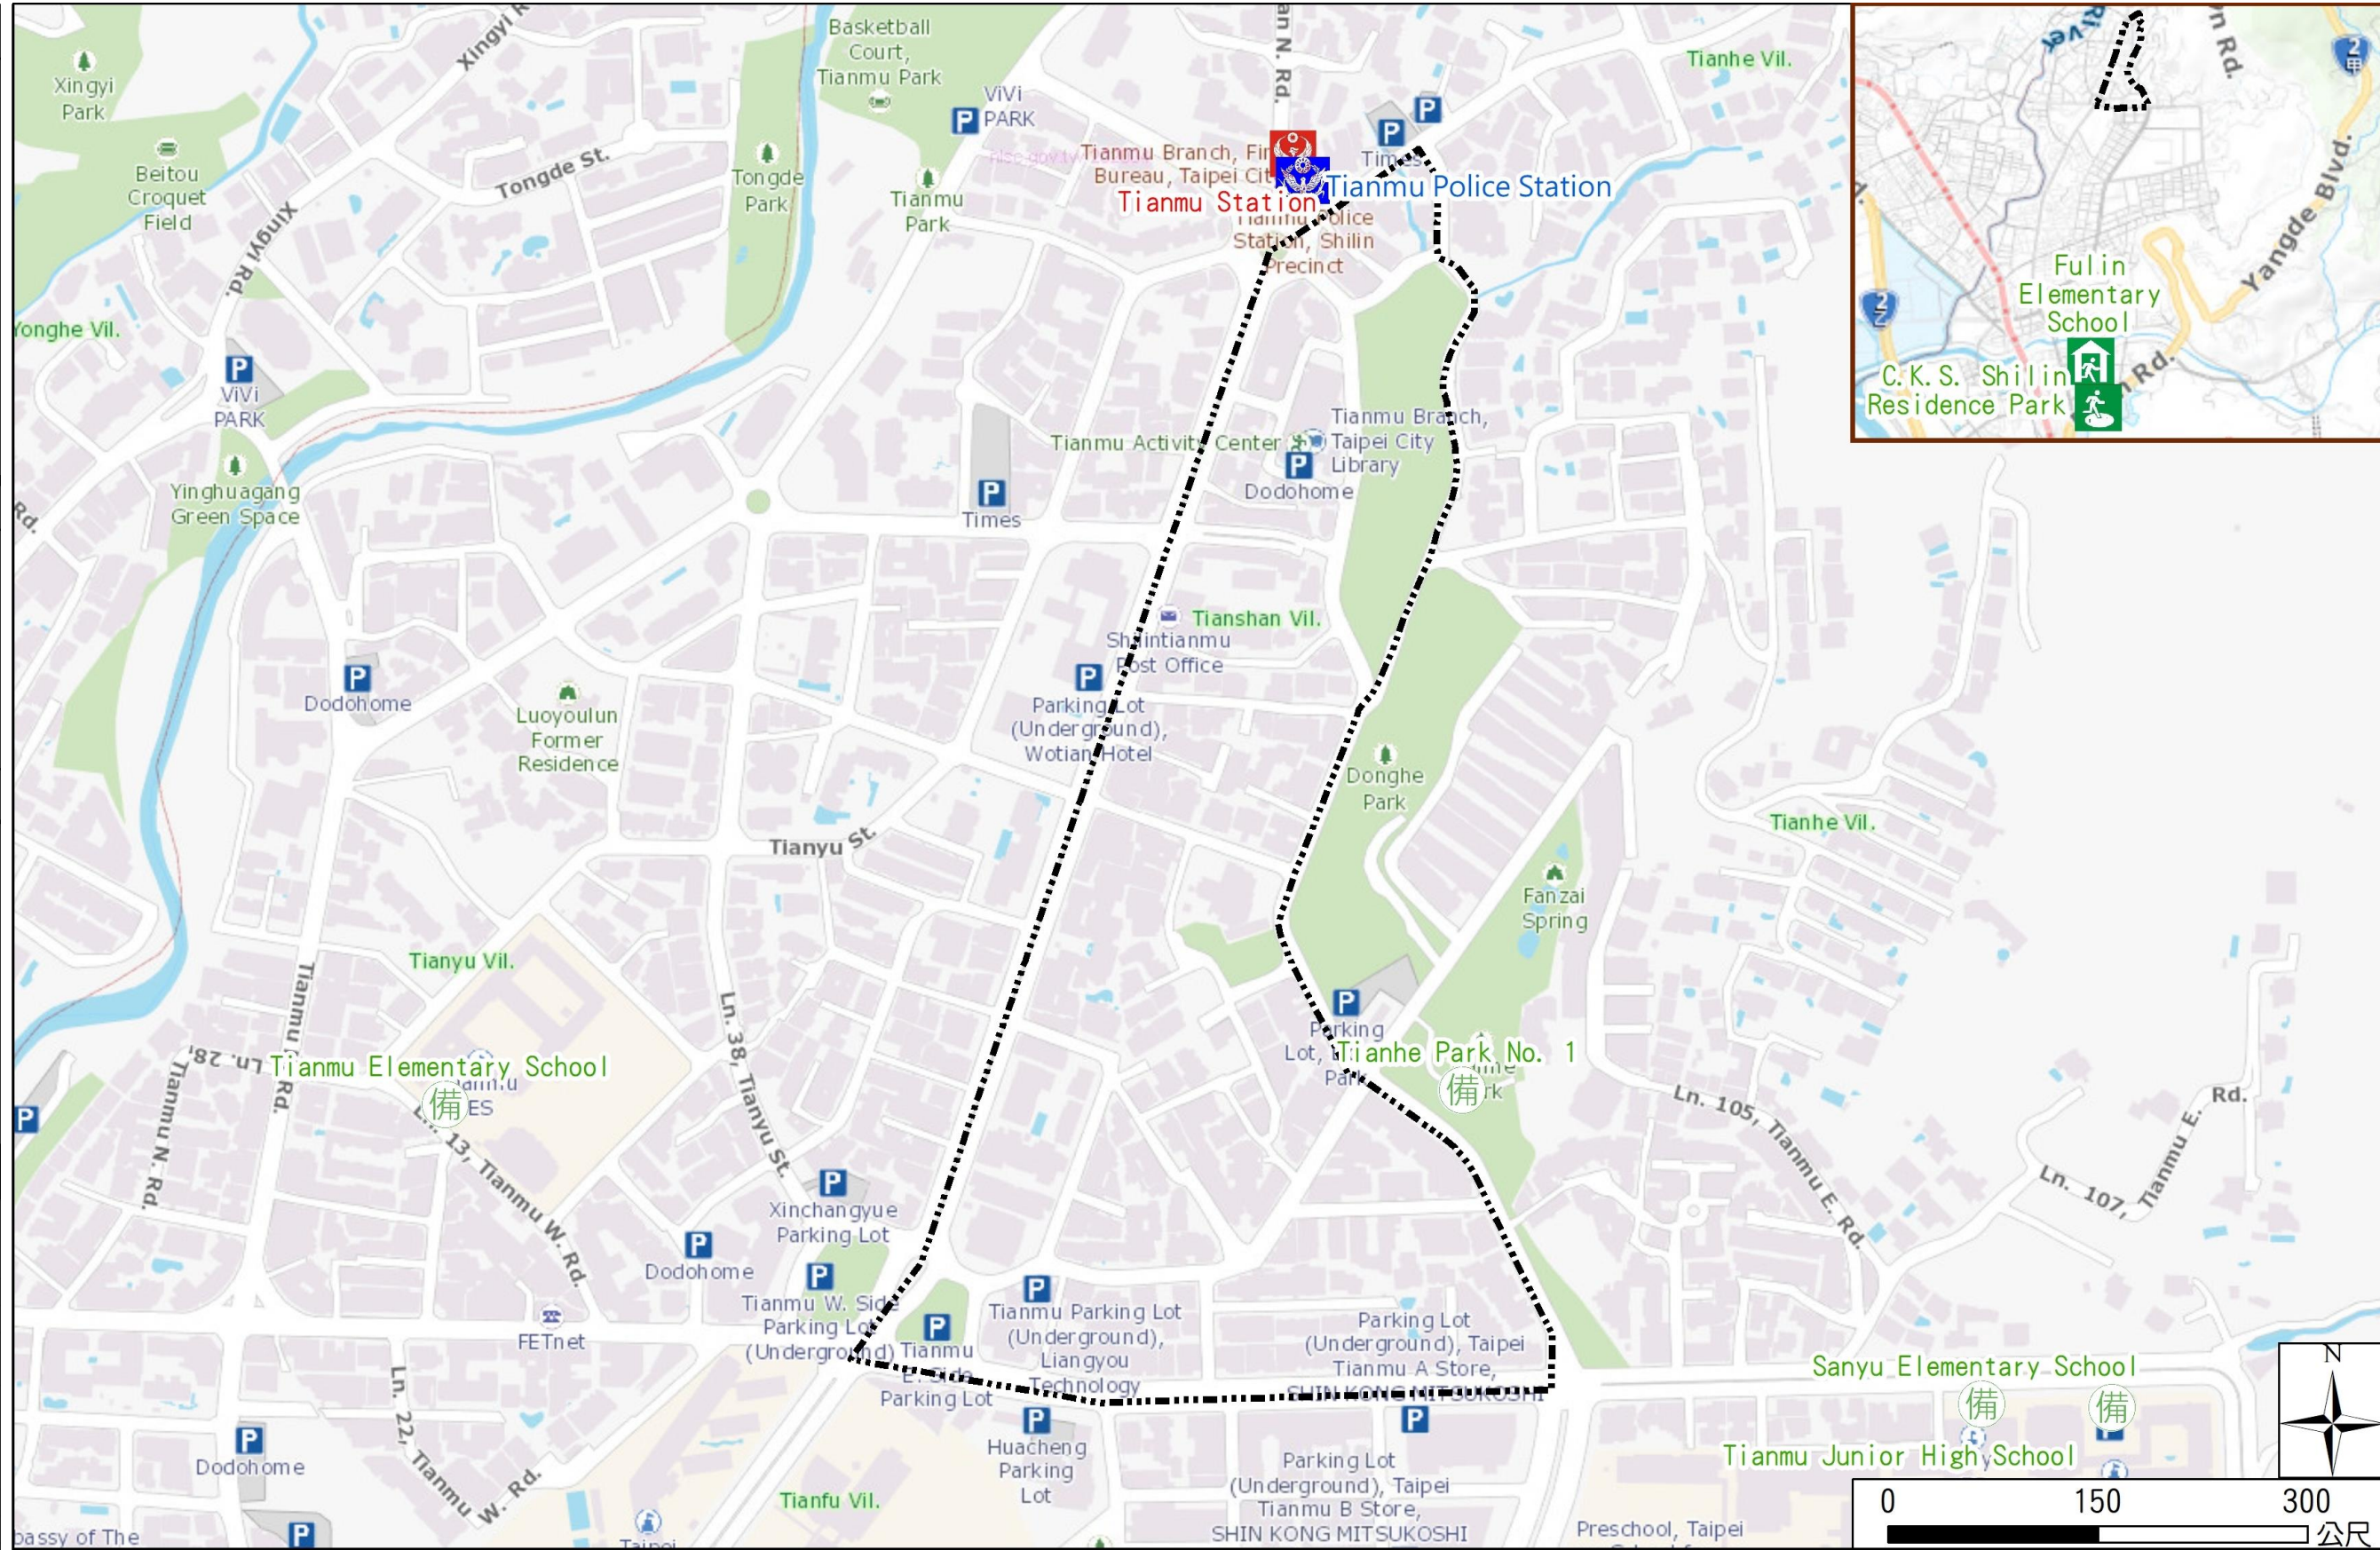

Tianshan Vil., Shilin Dist., Taipei City Evacuation Map

Emergency notification

Taipei Citizen Hotline : 1999
Fire Department Tel. : 119
Police Department Tel. : 110
EOC of Shilin Dist.
Non-emergency number : 02-28826200
Emergency number : 02-66110119
Officer
Mobile : 0972-295839
Note: Please call this District's EOC to ensure that the evacuation shelter is open

Disaster Prevention Information Website

Taipei City Disaster Prevention Information Website

Evacuation Principle

Flood: Vertical evacuation or preventive evacuation
Earthquake :

More disaster prevention knowledge :
Taipei City Disaster Prevention Guide

Evacuation Shelter

Name	C.K.S. Shilin Residence Park Applicable to earthquake situations
Address	No. 60, Fulin Rd.
Capacity	1930
Contact number	02-28812512
Name	Fulin Elementary School (School for Priority Shelter) Applicable to earthquake situations and flood situations
Address	No. 75, Fuzhi Rd.
Capacity	168
Contact number	02-28316293#204
Name	Tianmu Elementary School
Address	No.12, Tianyu St.
Capacity	323
Contact number	02-28723336#9501
Name	SanYu Elementary School
Address	No.116, Tianmu E. Rd.
Capacity	159
Contact number	02-28751369#717

Legend 圖例	里界 Village Boundary	避難收容處所 Evacuation Shelter	防救災單位 Disaster Rescue Resources	重要地標 Landmark
	 里界 Village Boundary	 室內避難收容處所(優先安置學校) Indoor Evacuation Shelter (School for Priority Shelter)	 警察單位 Police Department	 直升機起降場 Helipad
		 室外避難收容處所(防災公園) Outdoor Evacuation Shelter (Disaster Prevention Park)	 消防單位 Fire Department	 重要地標 Landmark
		 避難收容處所(備用) Evacuation Shelter (Backup)	 急救責任醫院 Designated Hospital (Emergency Medical Treatment)