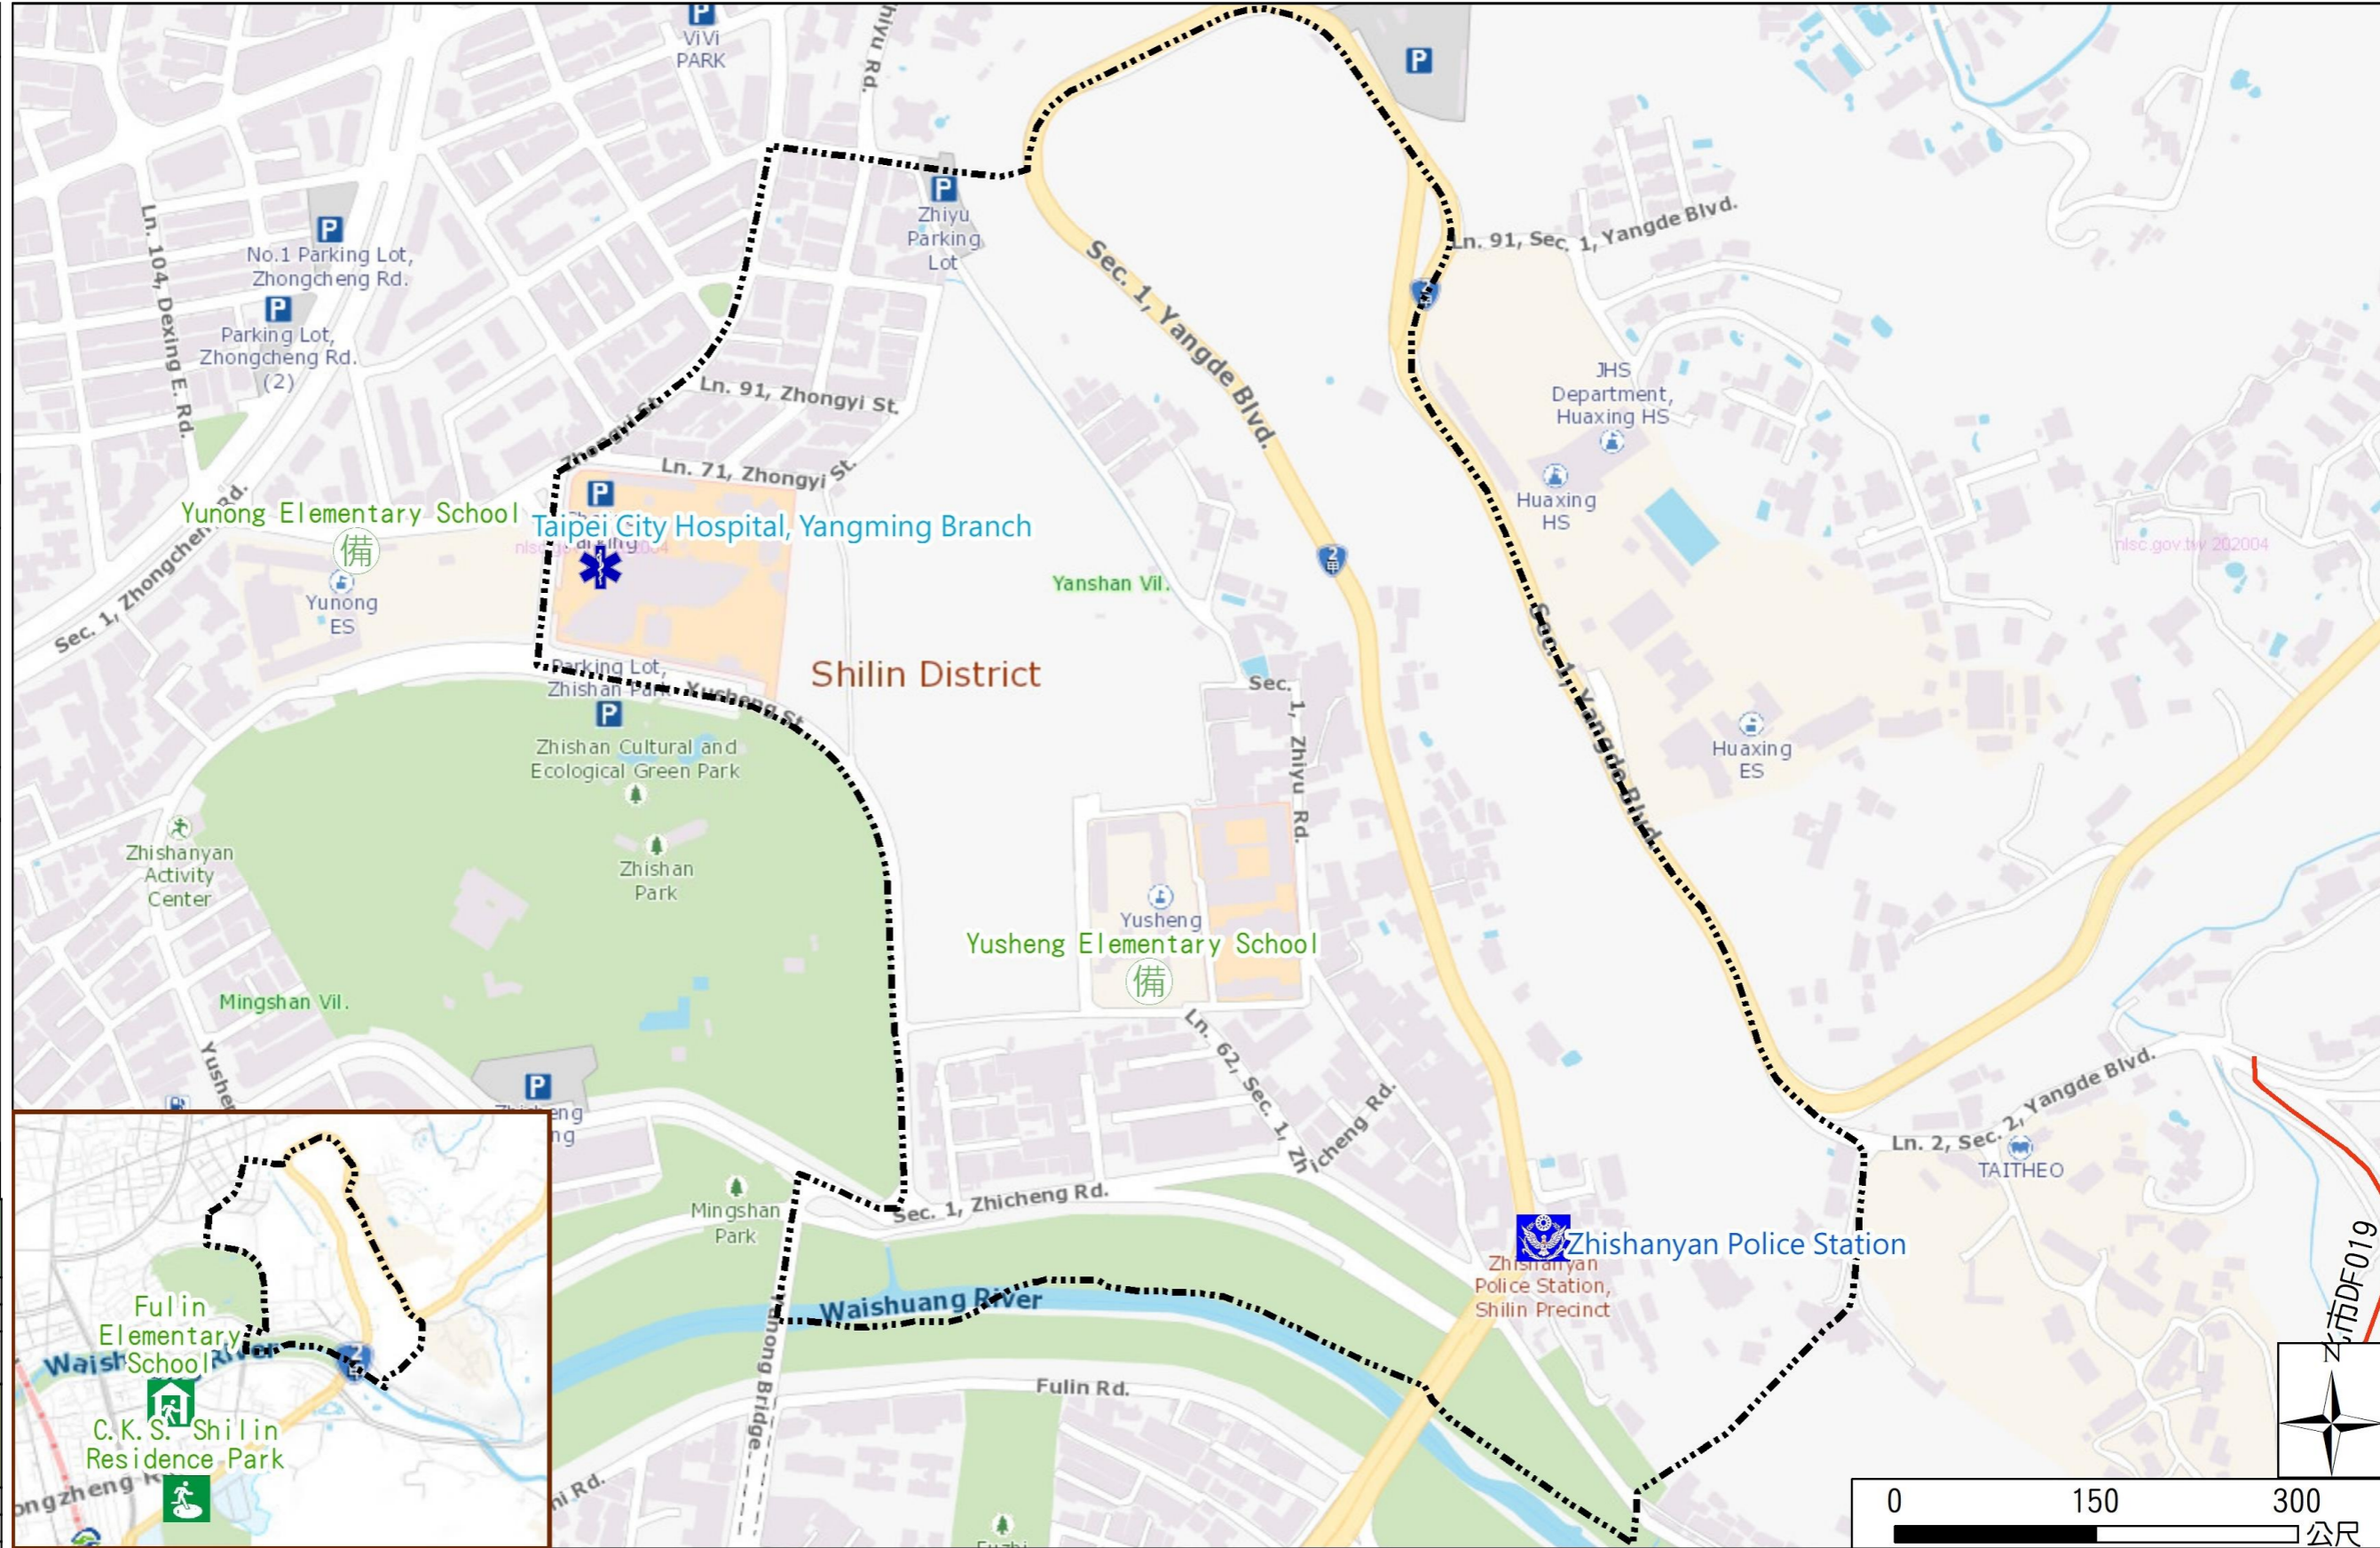

Yanshan Vil., Shilin Dist., Taipei City Evacuation Map

Emergency notification

Taipei Citizen Hotline : 1999
Fire Department Tel. : 119
Police Department Tel. : 110
EOC of Shilin Dist.
Non-emergency number :
02-28826200
Emergency number :
02-66110119
Officer
Mobile : 0972-295824
Note: Please call this District's
EOC to ensure that the evacuation
shelter is open

Disaster Prevention Information Website

Taipei City Disaster Prevention Information Website

Evacuation Principle

Flood: Vertical evacuation or preventive evacuation
Earthquake :

More disaster prevention knowledge :
Taipei City Disaster Prevention Guide

Evacuation Shelter

Name	C.K.S. Shilin Residence Park Applicable to earthquake situations
Address	No. 60, Fulin Rd.
Capacity	1930
Contact number	02-28812512
Name	Fulin Elementary School (School for Priority Shelter) Applicable to earthquake situations and flood situations
Address	No. 75, Fuzhi Rd.
Capacity	168
Contact number	02-28316293#204
Name	Yusheng Elementary School
Address	No. 70, Ln. 62, Sec. 1, Zhicheng Rd.
Capacity	30
Contact number	02-28311004#231
Name	Yunong Elementary School
Address	No. 1, Zhongyi St.
Capacity	124
Contact number	02-28329700#231

Legend 圖例	里界 Village Boundary	避難收容處所 Evacuation Shelter	防救災單位 Disaster Rescue Resources	重要地標 Landmark
	 里界 Village Boundary	 室內避難收容處所(優先安置學校) Indoor Evacuation Shelter (School for Priority Shelter) 室外避難收容處所(防災公園) Outdoor Evacuation Shelter (Disaster Prevention Park) 避難收容處所(備用) Evacuation Shelter (Backup)	 警察單位 Police Department 消防單位 Fire Department 急救責任醫院 Designated Hospital (Emergency Medical Treatment)	 直升機起降場 Helipad 重要地標 Landmark