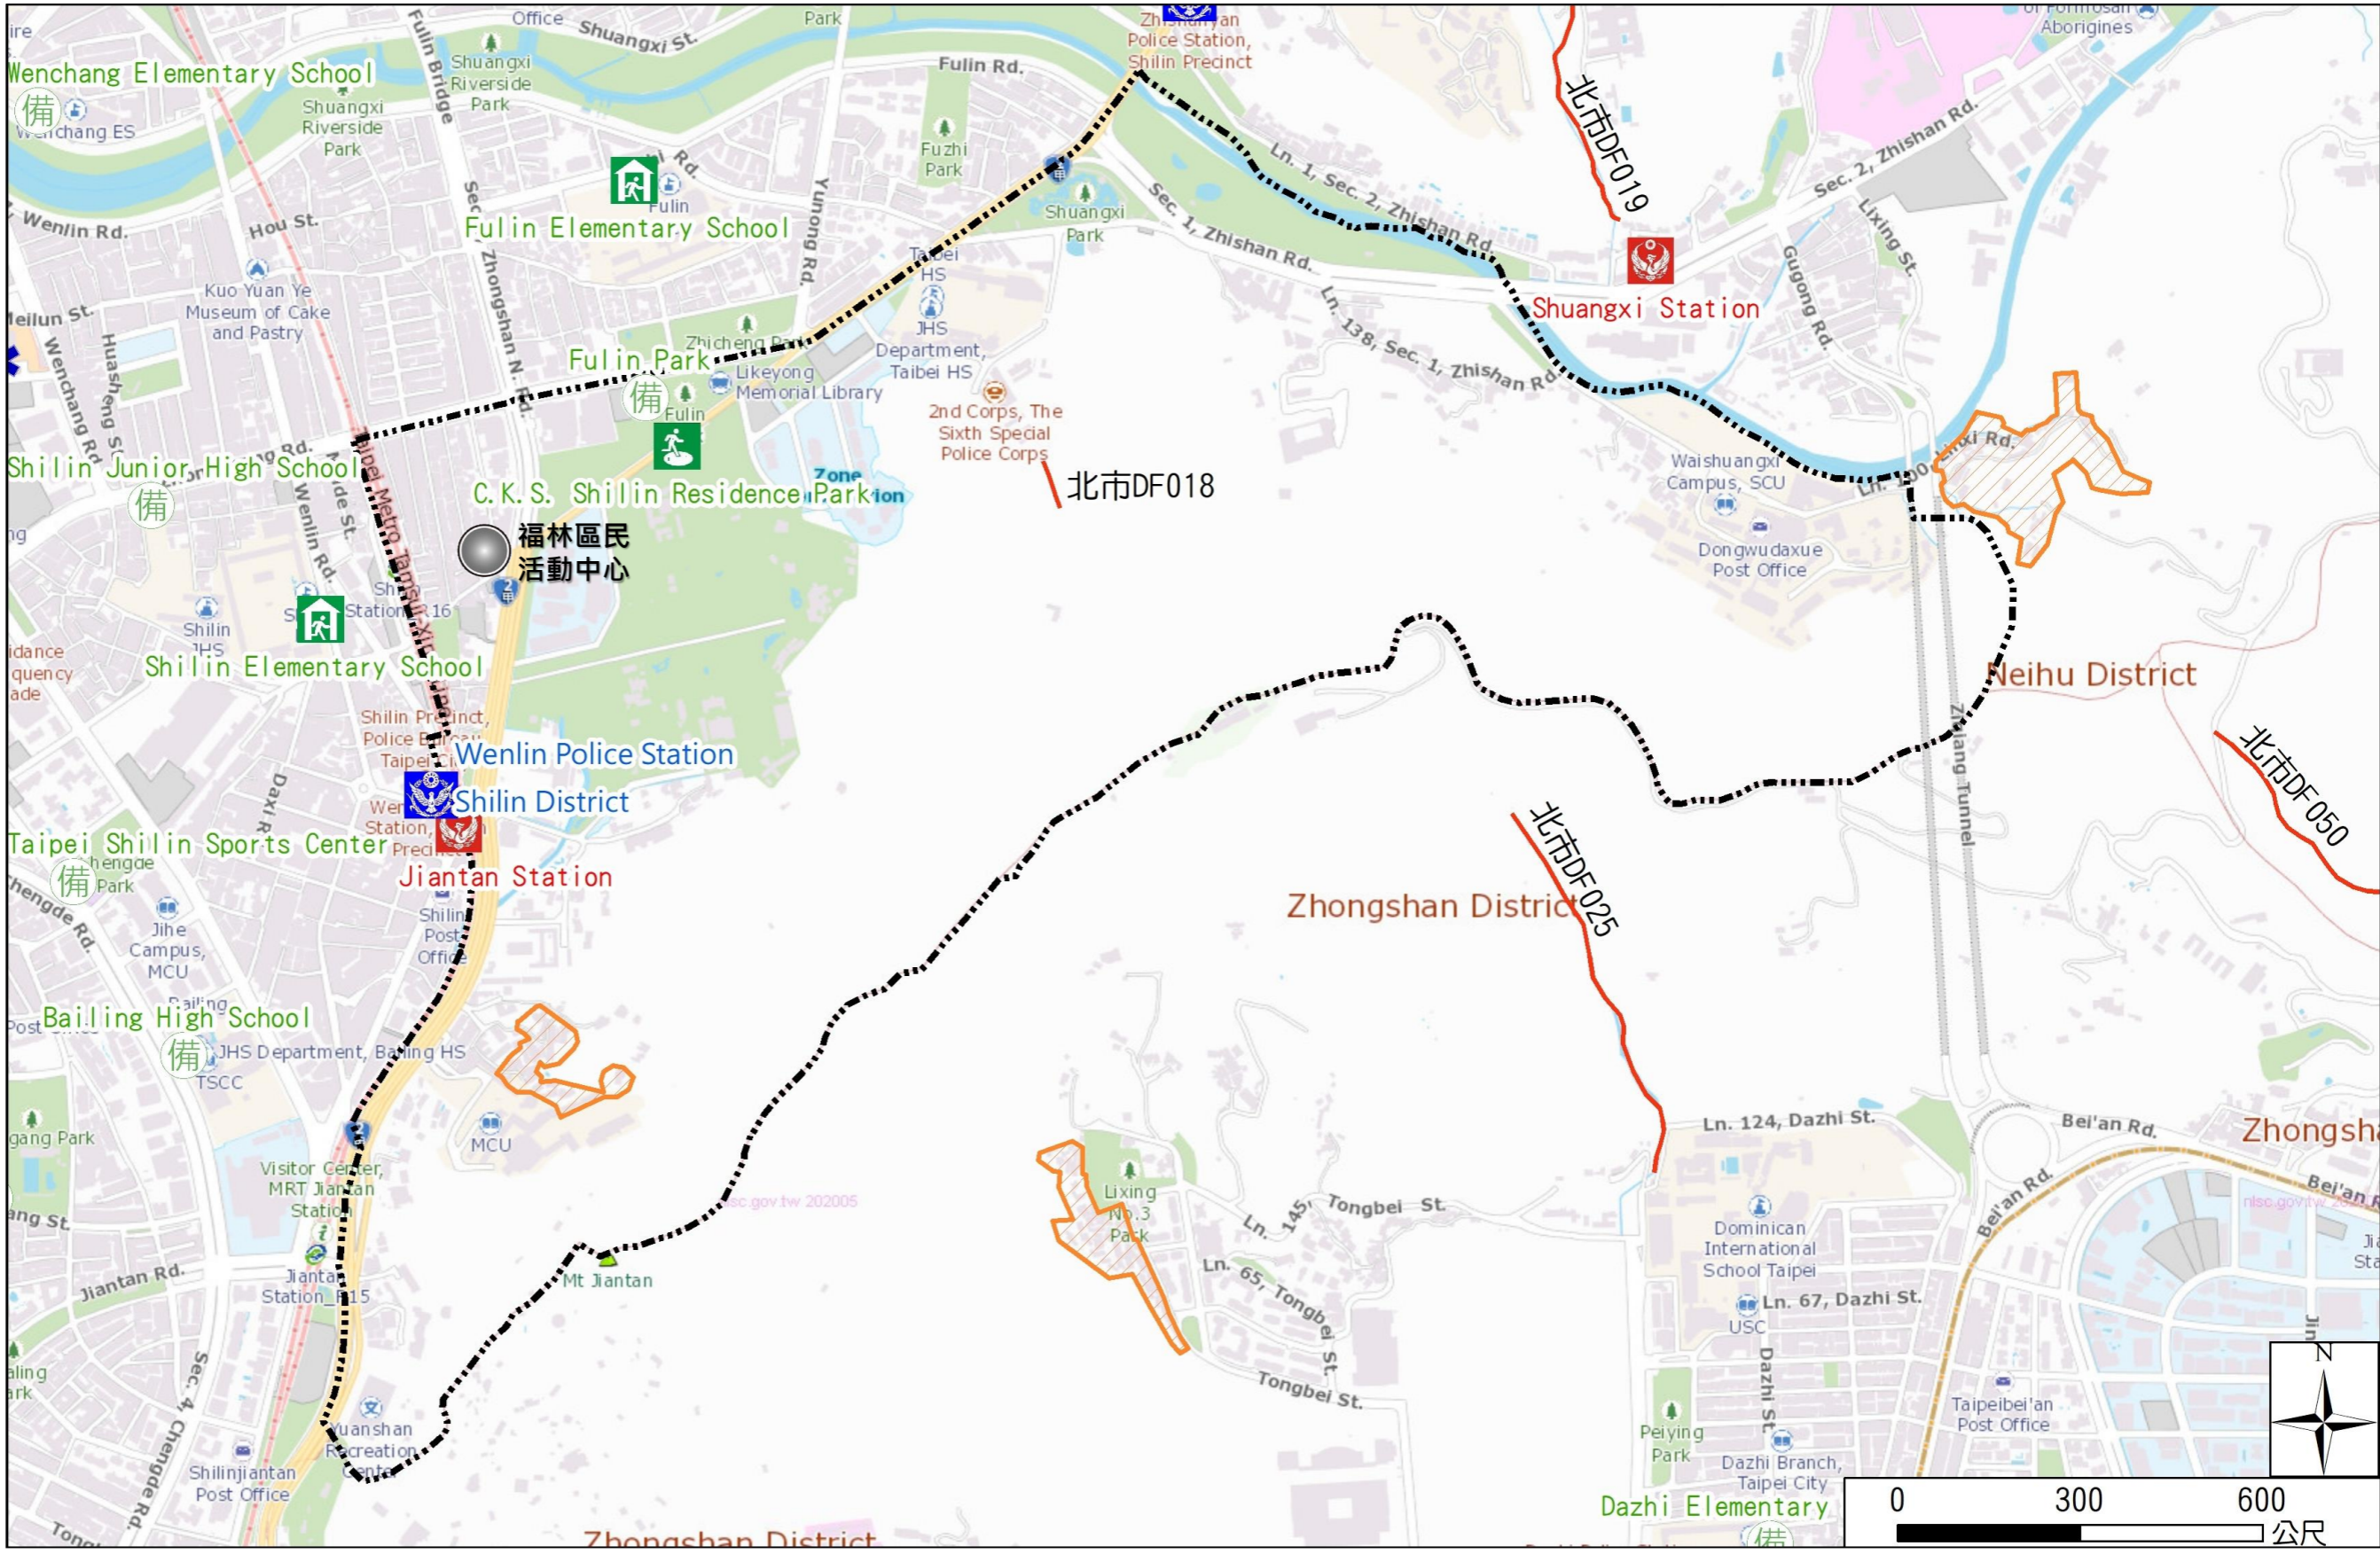

Fulin Vil., Shilin District Dist., Taipei City Evacuation Map

Emergency notification

Taipei Citizen Hotline : 1999
 Fire Department Tel. : 119
 Police Department Tel. : 110
 EOC of Shilin Dist.
 Non-emergency number : 02-28826200
 Emergency number : 02-66110119
 Officer
 Mobile : 0972-295802
 Note: Please call this District's EOC to ensure that the evacuation shelter is open

Disaster Prevention Information Website

Taipei City Disaster Prevention Information Website

Evacuation Principle

Flood: Vertical evacuation or preventive evacuation
 Earthquake :

More disaster prevention knowledge :
 Taipei City Disaster Prevention Guide

Evacuation Shelter

Name	C.K.S. Shilin Residence Park Applicable to earthquake situations
Address	No. 60, Fulin Rd.
Capacity	1930
Contact number	02-28812512
Name	Shilin Elementary School (School for Priority Shelter) Applicable to earthquake situations and debris flow situations
Address	No. 165, Dadong Rd.
Capacity	219
Contact Number	02-28812231#231
Name	Fulin Elementary School (School for Priority Shelter) Applicable to earthquake situations and flood situations
Address	No. 75, Fuzhi Rd.
Capacity	168
Contact number	02-28316293#204
Name	Fulin Park
Address	No. 2, Fulin Rd.
Capacity	2284
Contact number	02-28812512