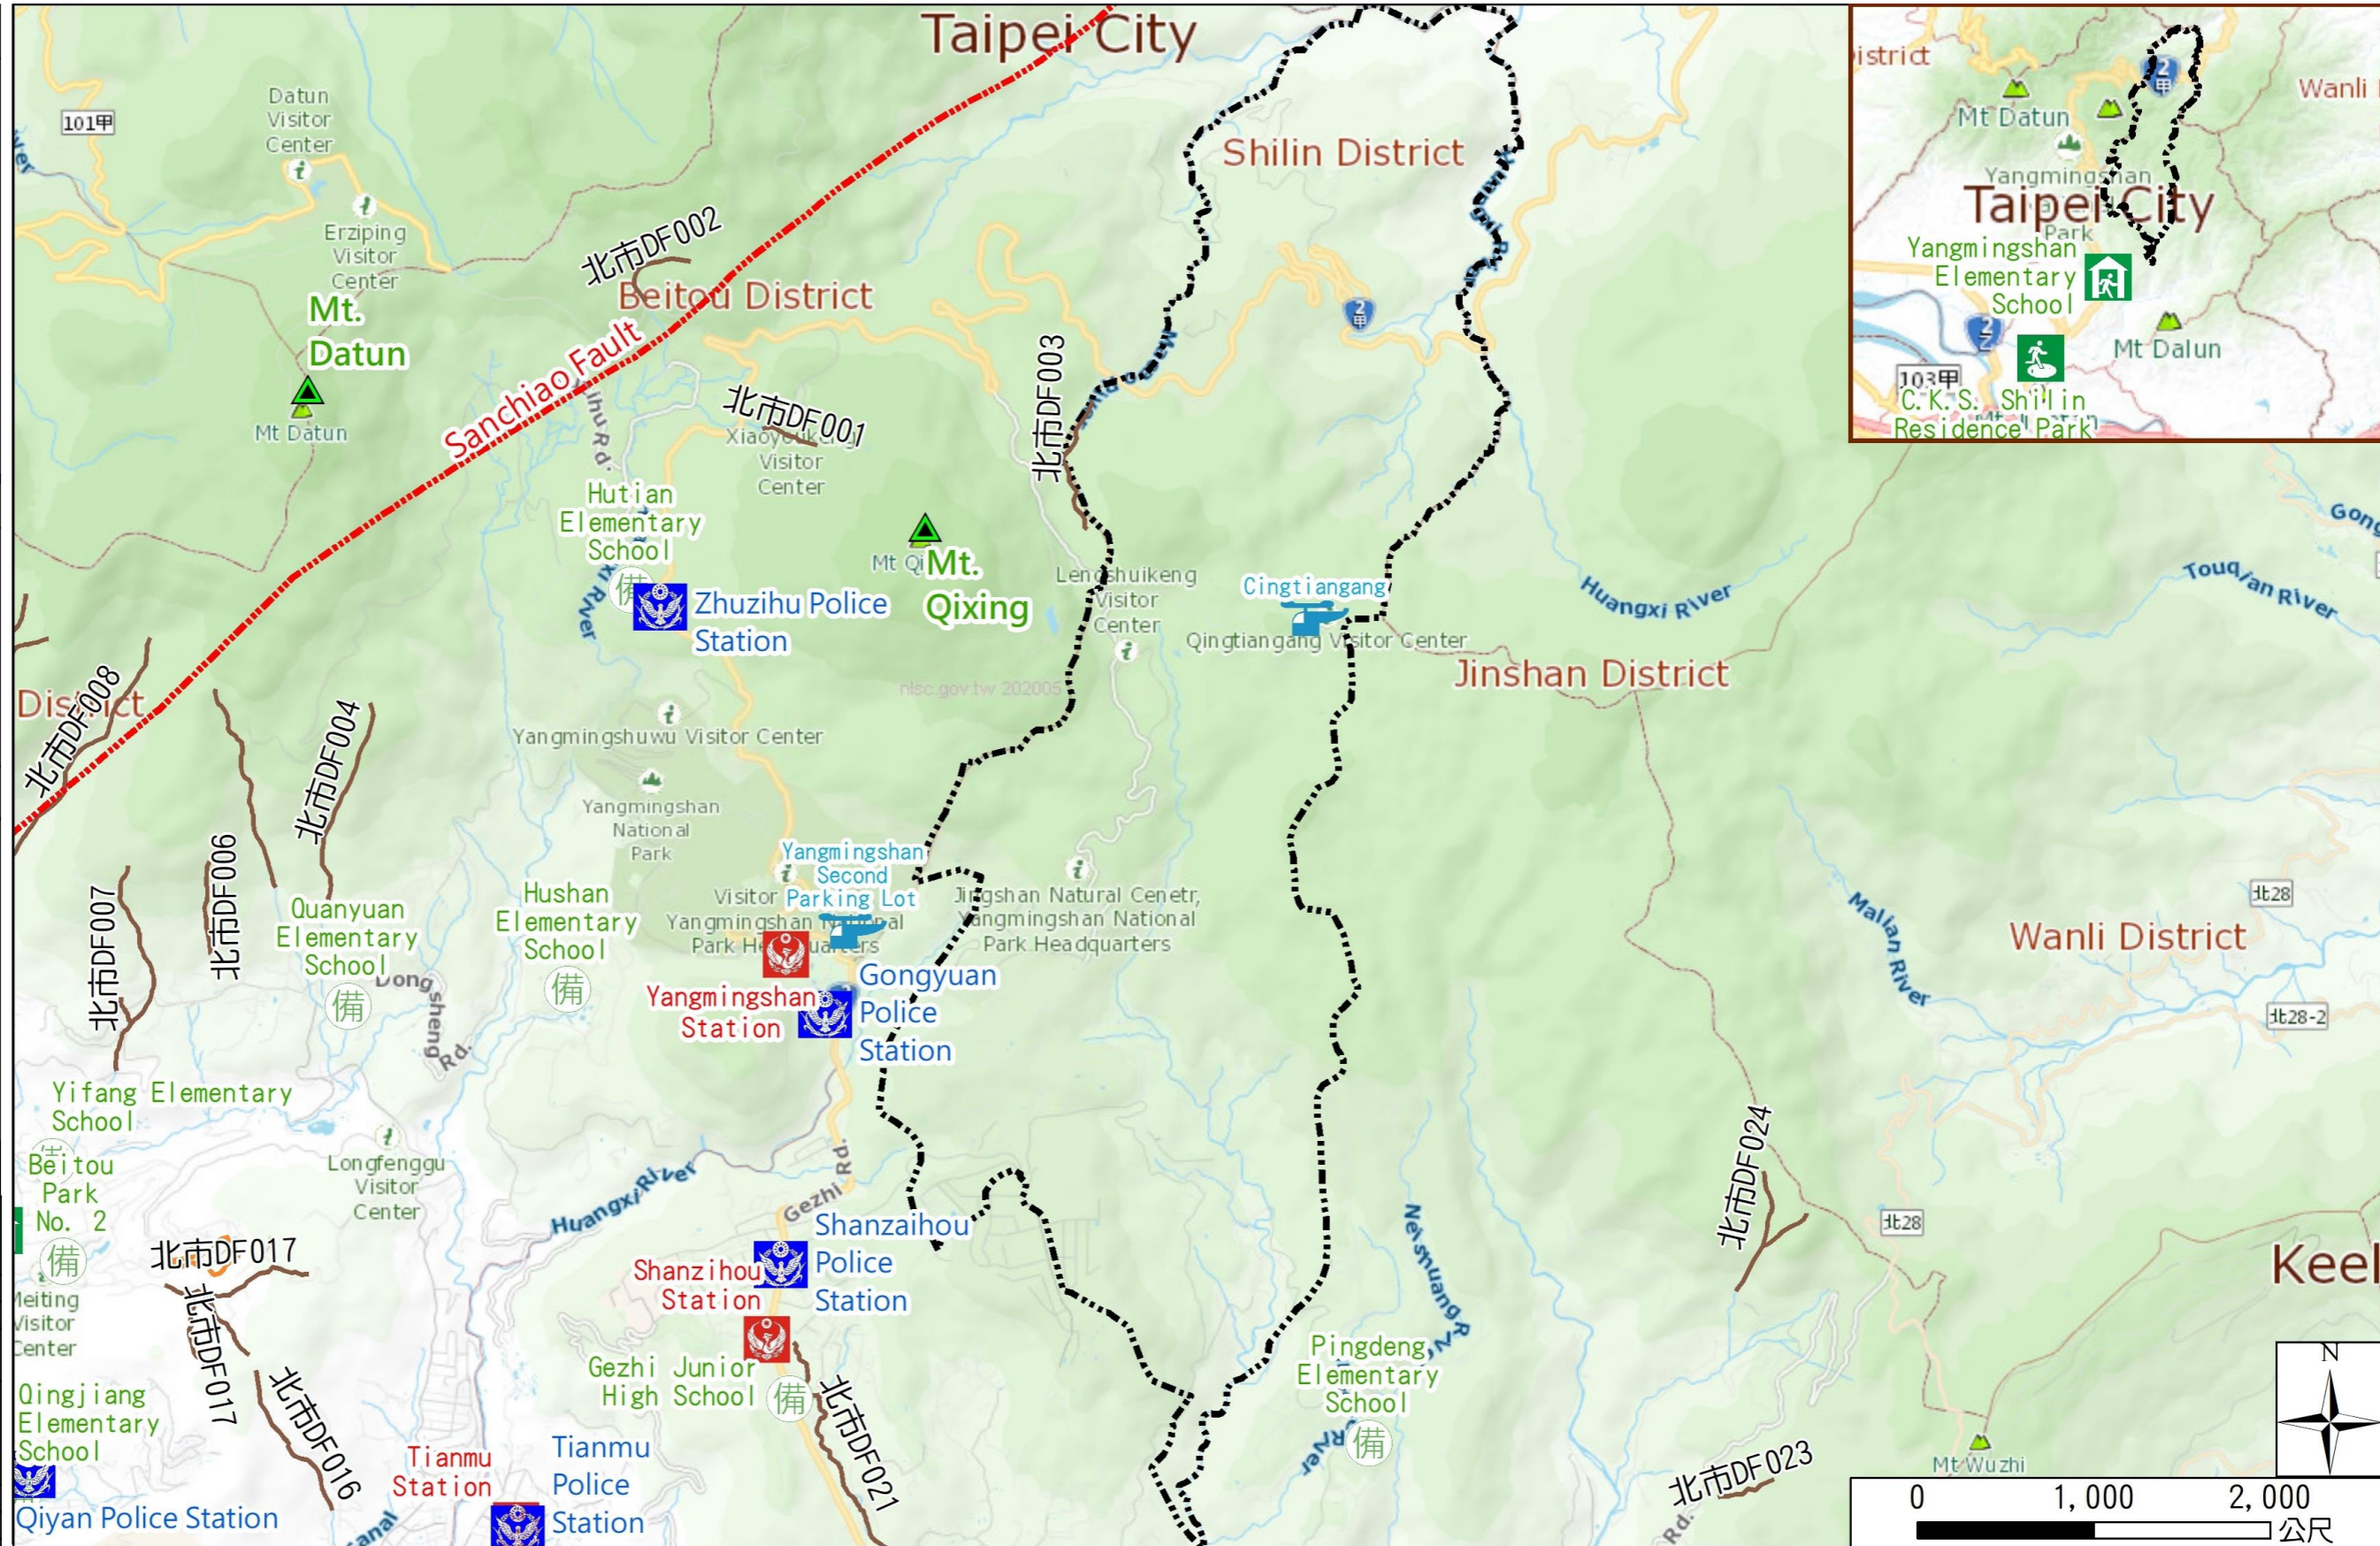

Jingshan Vil., Shilin Dist., Taipei City Evacuation Map

Emergency notification

Taipei Citizen Hotline : 1999
Fire Department Tel. : 119
Police Department Tel. : 110
EOC of Shilin Dist.
Non-emergency number :
02-28826200
Emergency number :
02-66110119
Officer
Mobile : 0972-295846
Note: Please call this District's
EOC to ensure that the evacuation
shelter is open

Disaster Prevention Information Website

Taipei City Disaster Prevention Information Website

Evacuation Principle

Flood: Vertical evacuation or preventive evacuation
Earthquake :

More disaster prevention knowledge :
Taipei City Disaster Prevention Guide

Evacuation Shelter

Name	C.K.S. Shilin Residence Park Applicable to earthquake situations
Address	No. 60, Fulin Rd.
Capacity	1930
Contact number	02-28812512
Name	Yangmingshan Elementary School (School for Priority Shelter) Applicable to debris flow situations
Address	No.61, Sec. 3, Yangde Blvd
Capacity	50
Contact number	02-28616366#131
Name	Gezhi Junior High School
Address	No. 75, Sec. 4, Yangde Blvd
Capacity	73
Contact number	02-28610079#107
Name	Pingdeng Elementary School
Address	No. 101, Pingjing St.
Capacity	30
Contact number	02-28610503#23

Legend 圖例	里界 Village Boundary	避難收容處所 Evacuation Shelter	防救災單位 Disaster Rescue Resources	重要地標 Landmark
	里界 Village Boundary	 室內避難收容處所(優先安置學校) Indoor Evacuation Shelter (School for Priority Shelter)	 警察單位 Police Department	 重要地標 Landmark
	山坡地老舊聚落 Hillside Communities	 室外避難收容處所(防災公園) Outdoor Evacuation Shelter (Disaster Prevention Park)	 消防單位 Fire Department	
	土石流潛勢溪流 Potential Debris Flow Hazard Torrent	 避難收容處所(備用) Evacuation Shelter (Backup)	 急救責任醫院 Designated Hospital (Emergency Medical Treatment)	
			 直升機起降場 Helipad