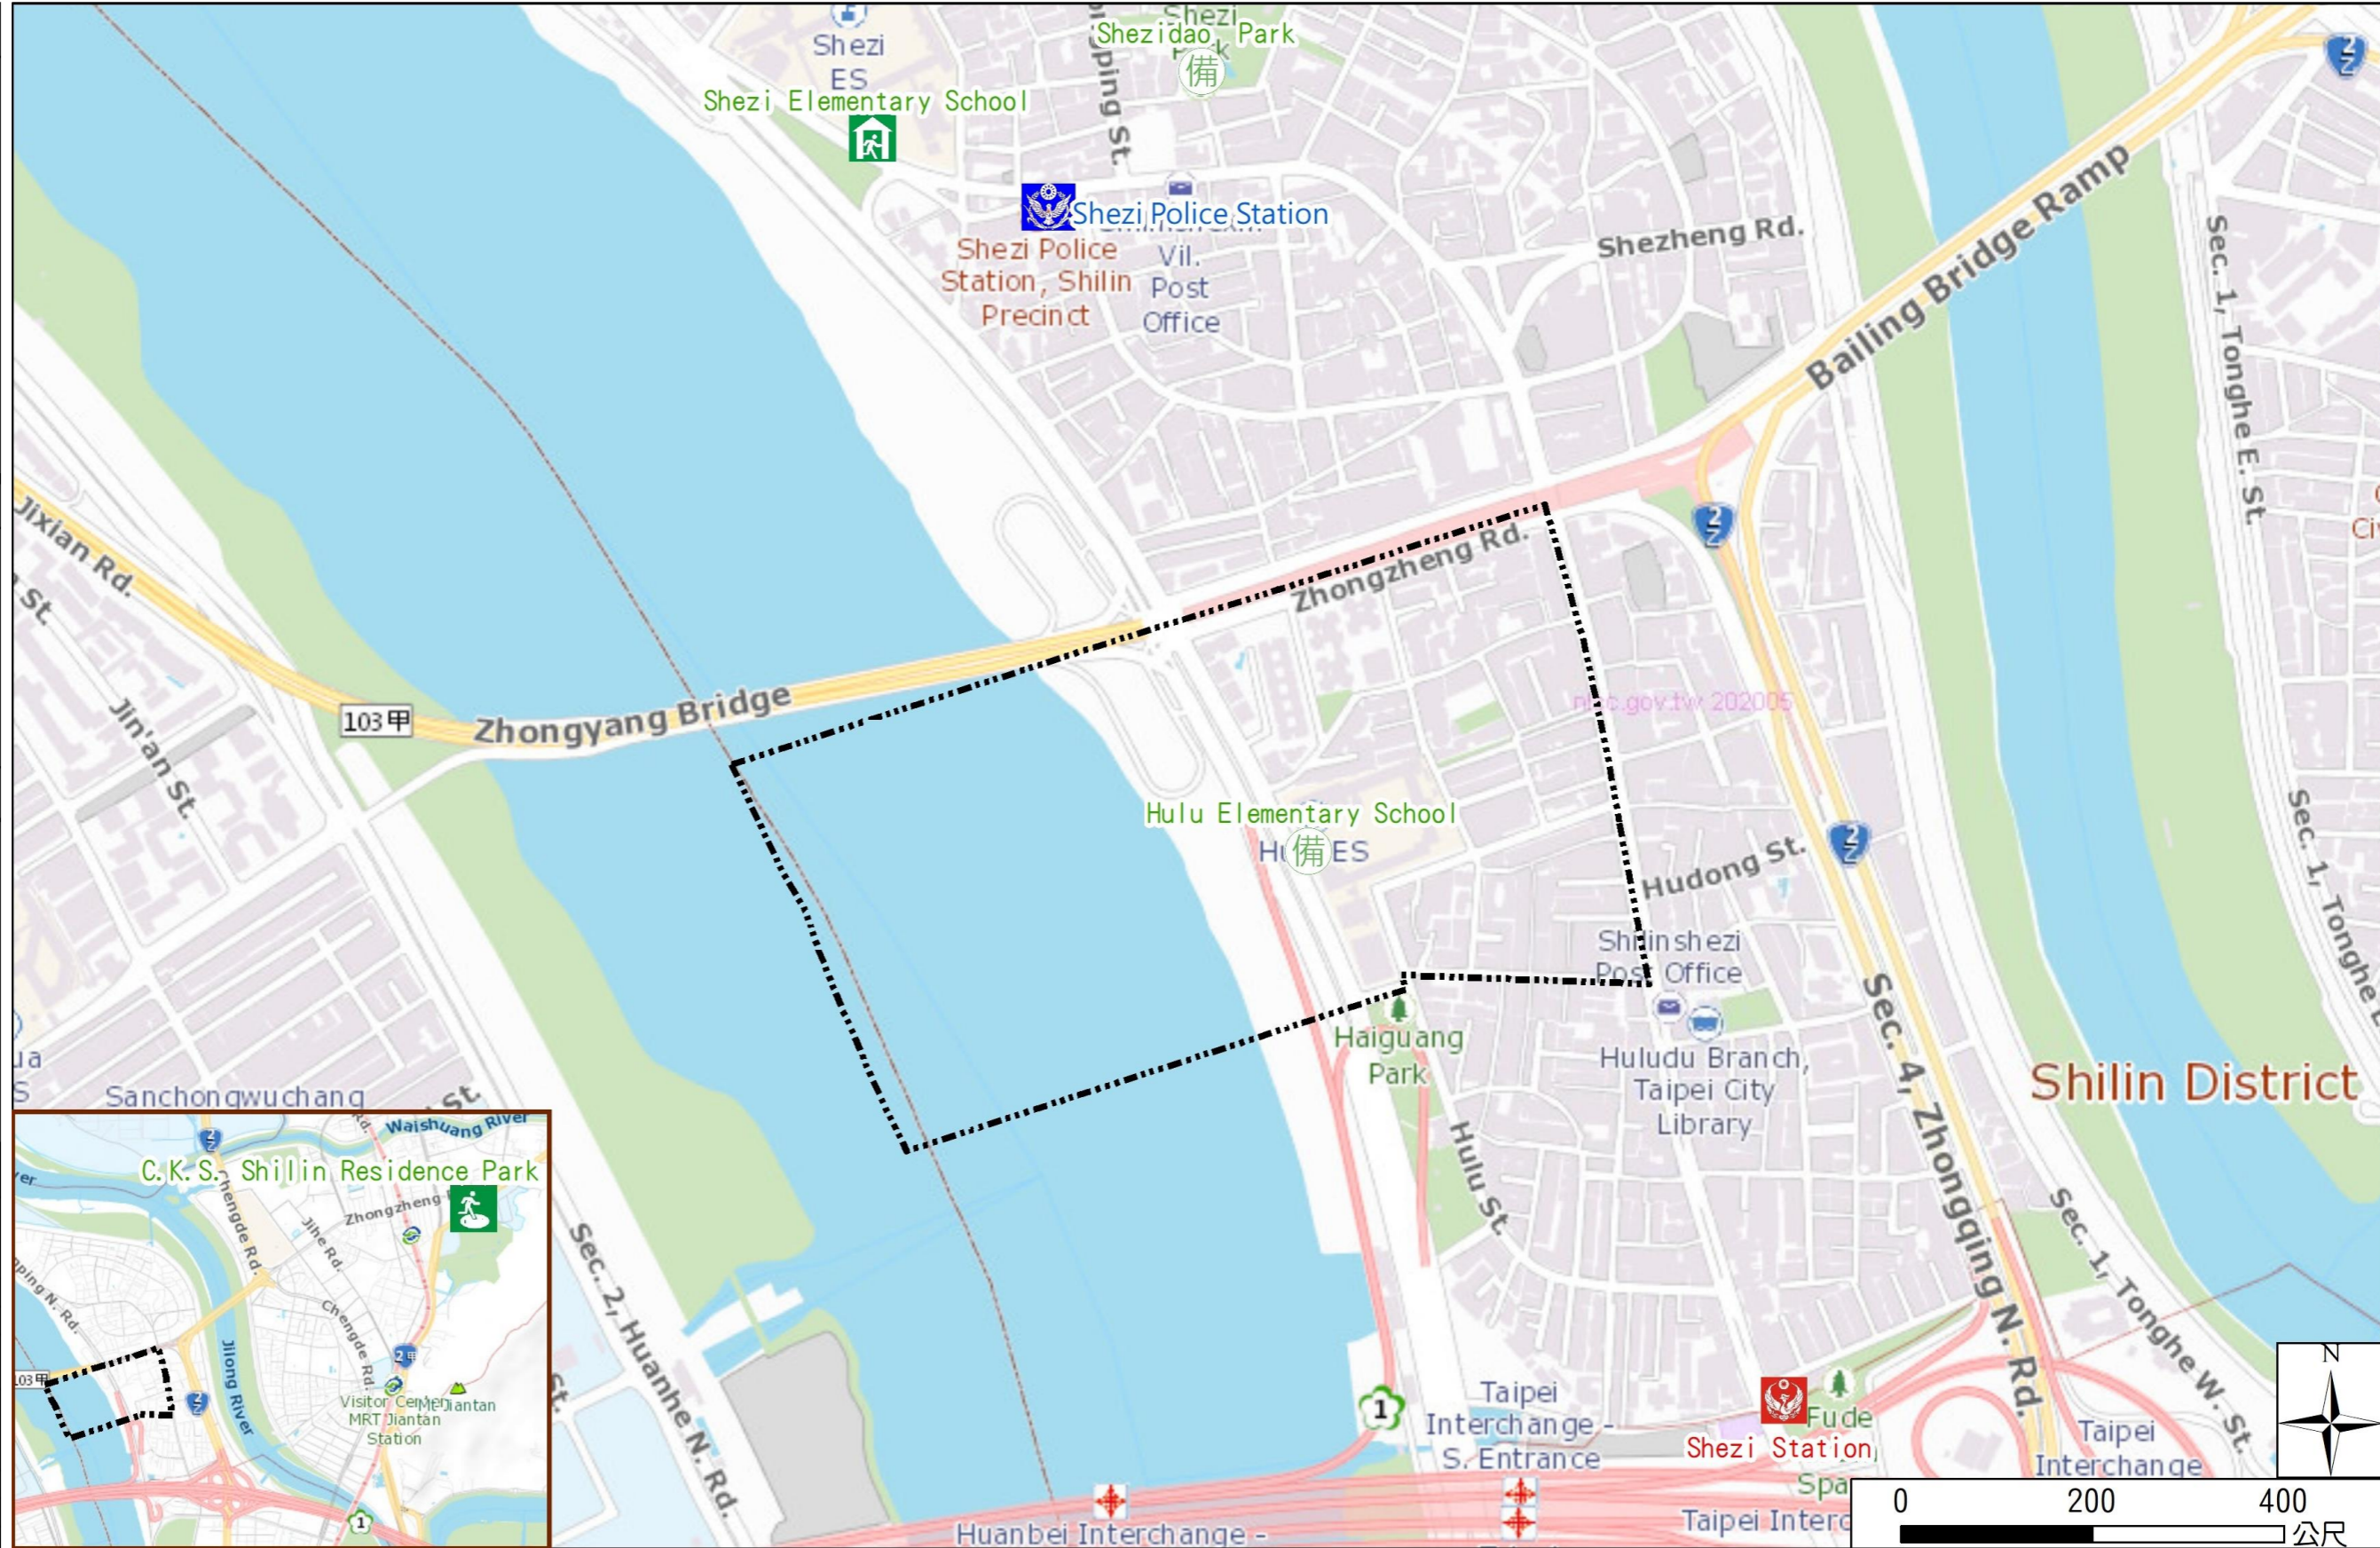

Hulu Vil., Shilin Dist., Taipei City Evacuation Map

Emergency notification

Taipei Citizen Hotline : 1999
 Fire Department Tel. : 119
 Police Department Tel. : 110
 EOC of Shilin Dist.
 Non-emergency number :
 02-28826200
 Emergency number :
 02-66110119
 Officer
 Mobile : 0972-295816
 Note: Please call this District's
 EOC to ensure that the evacuation
 shelter is open

Disaster Prevention Information Website

Taipei City Disaster Prevention Information Website

Evacuation Principle

Flood: Vertical evacuation or preventive evacuation
 Earthquake :

More disaster prevention knowledge :
 Taipei City Disaster Prevention Guide

Evacuation Shelter

Name	C.K.S. Shilin Residence Park Applicable to earthquake situations
Address	No. 60, Fulin Rd.
Capacity	1930
Contact number	02-28812512
Name	Shezi Elementary School (School for Priority Shelter) Applicable to flood situations
Address	No. 308, Sec. 6, Yanping N. Rd.
Capacity	160
Contact number	02-28122505#831
Name	Hulu Elementary School
Address	No. 95, Sec. 3, Huanhe N. Rd.
Capacity	88
Contact number	02-28129586#831
Name	Shezi Park
Address	No. 3, Aly. 11, Ln. 20, Yongping St.
Capacity	874
Contact number	02-28832130#115