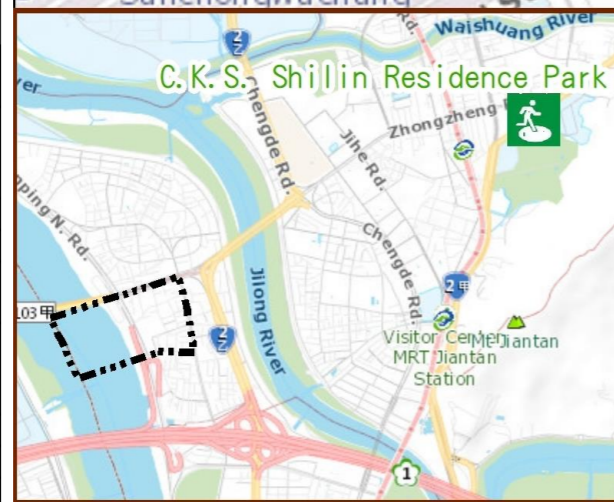

Disaster Prevention Information Website

Taipei City Disaster Prevention Information Website

Evacuation Principle

Flood: Vertical evacuation or preventive evacuation
 Earthquake :

More disaster prevention knowledge :
 Taipei City Disaster Prevention Guide

Evacuation Shelter

Name	C.K.S. Shilin Residence Park Applicable to earthquake situations
Address	No. 60, Fulin Rd.
Capacity	1930
Contact number	02-28812512
Name	Shezi Elementary School (School for Priority Shelter) Applicable to flood situations
Address	No. 308, Sec. 6, Yanping N. Rd.
Capacity	160
Contact number	02-28122505#831
Name	Hulu Elementary School
Address	No. 95, Sec. 3, Huanhe N. Rd.
Capacity	88
Contact number	02-28129586#831
Name	Shezi Park
Address	No. 3, Aly. 11, Ln. 20, Yongping St.
Capacity	874
Contact number	02-28832130#115