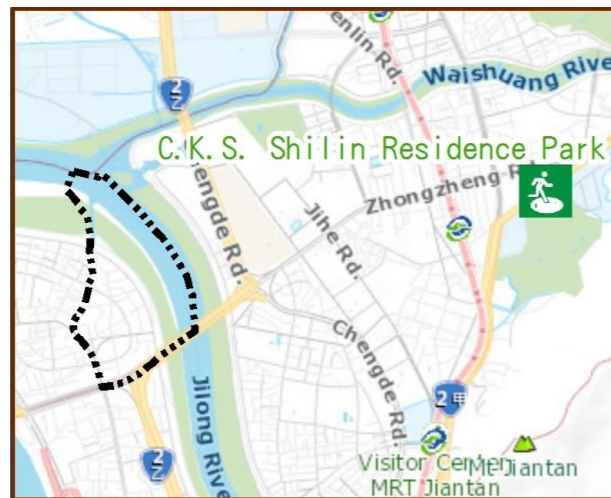

# Shezi Vil., Shilin Dist., Taipei City Evacuation Map

## Evacuation Shelter

Name	C.K.S. Shilin Residence Park Applicable to earthquake situations
Address	No. 60, Fulin Rd.
Capacity	1930
Contact number	02-28812512
Name	Shezi Elementary School (School for Priority Shelter) Applicable to flood situations
Address	No. 308, Sec. 6, Yanping N. Rd.
Capacity	160
Contact number	02-28122505#831
Name	Shezi Park
Address	No. 3, Aly. 11, Ln. 20, Yongping St.
Capacity	874
Contact number	02-28832130#115
Name	Yangming High School
Address	No.510, Zhongzheng Rd.
Capacity	110
Contact number	02-28316675#140