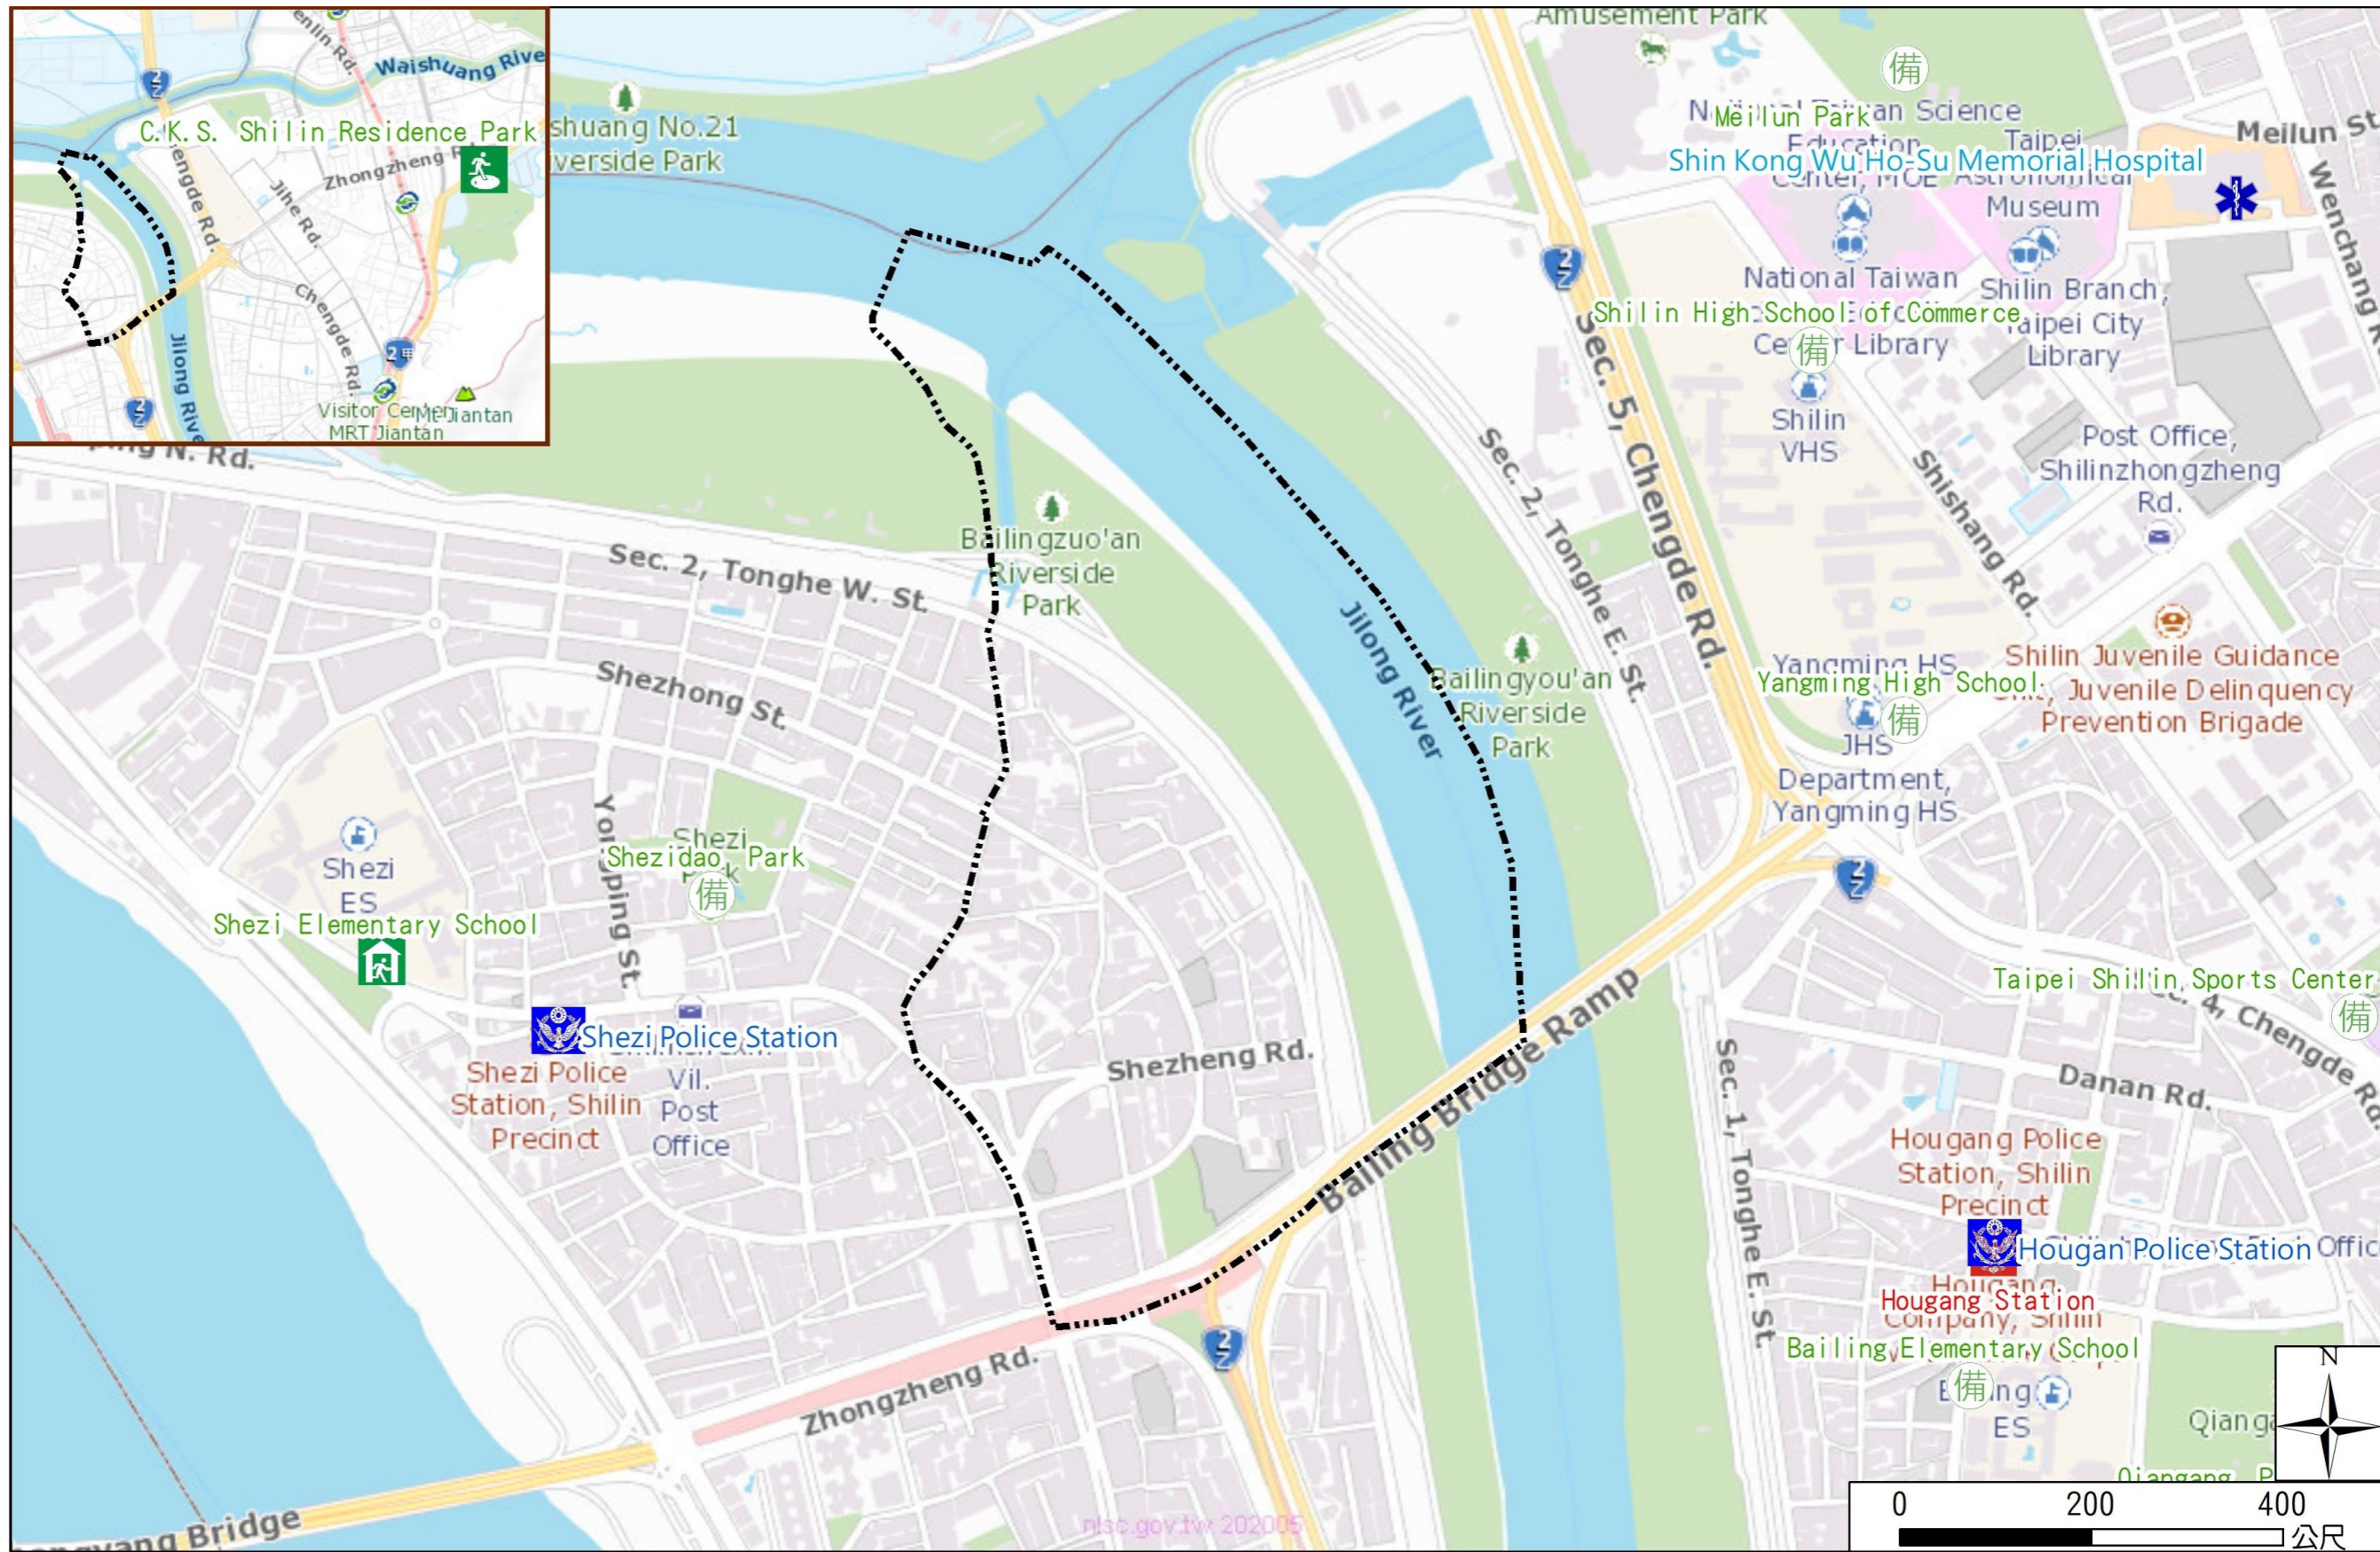

Shezi Vil., Shilin Dist., Taipei City Evacuation Map

Emergency notification

Taipei Citizen Hotline : 1999
Fire Department Tel. : 119
Police Department Tel. : 110
EOC of Shilin Dist.
Non-emergency number : 02-28826200
Emergency number : 02-66110119
Officer
Mobile : 0972-295818
Note: Please call this District's EOC to ensure that the evacuation shelter is open

Disaster Prevention Information Website

Taipei City Disaster Prevention Information Website

Evacuation Principle

Flood: Vertical evacuation or preventive evacuation
Earthquake :

More disaster prevention knowledge :
Taipei City Disaster Prevention Guide

Evacuation Shelter

Name	C.K.S. Shilin Residence Park Applicable to earthquake situations
Address	No. 60, Fulin Rd.
Capacity	1930
Contact number	02-28812512
Name	Shezi Elementary School (School for Priority Shelter) Applicable to flood situations
Address	No. 308, Sec. 6, Yanping N. Rd.
Capacity	160
Contact number	02-28122505#831
Name	Shezi Park
Address	No. 3, Aly. 11, Ln. 20, Yongping St.
Capacity	874
Contact number	02-28832130#115
Name	Yangming High School
Address	No.510, Zhongzheng Rd.
Capacity	110
Contact number	02-28316675#140

Legend 圖例	里界 Village Boundary	避難收容處所 Evacuation Shelter	防救災單位 Disaster Rescue Resources	重要地標 Landmark
	里界 Village Boundary	室內避難收容處所(優先安置學校) Indoor Evacuation Shelter (School for Priority Shelter) 室外避難收容處所(防災公園) Outdoor Evacuation Shelter (Disaster Prevention Park) 避難收容處所(備用) Evacuation Shelter (Backup)	警察單位 Police Department 消防單位 Fire Department 急救責任醫院 Designated Hospital (Emergency Medical Treatment)	直升機起降場 Helipad 重要地標 Landmark