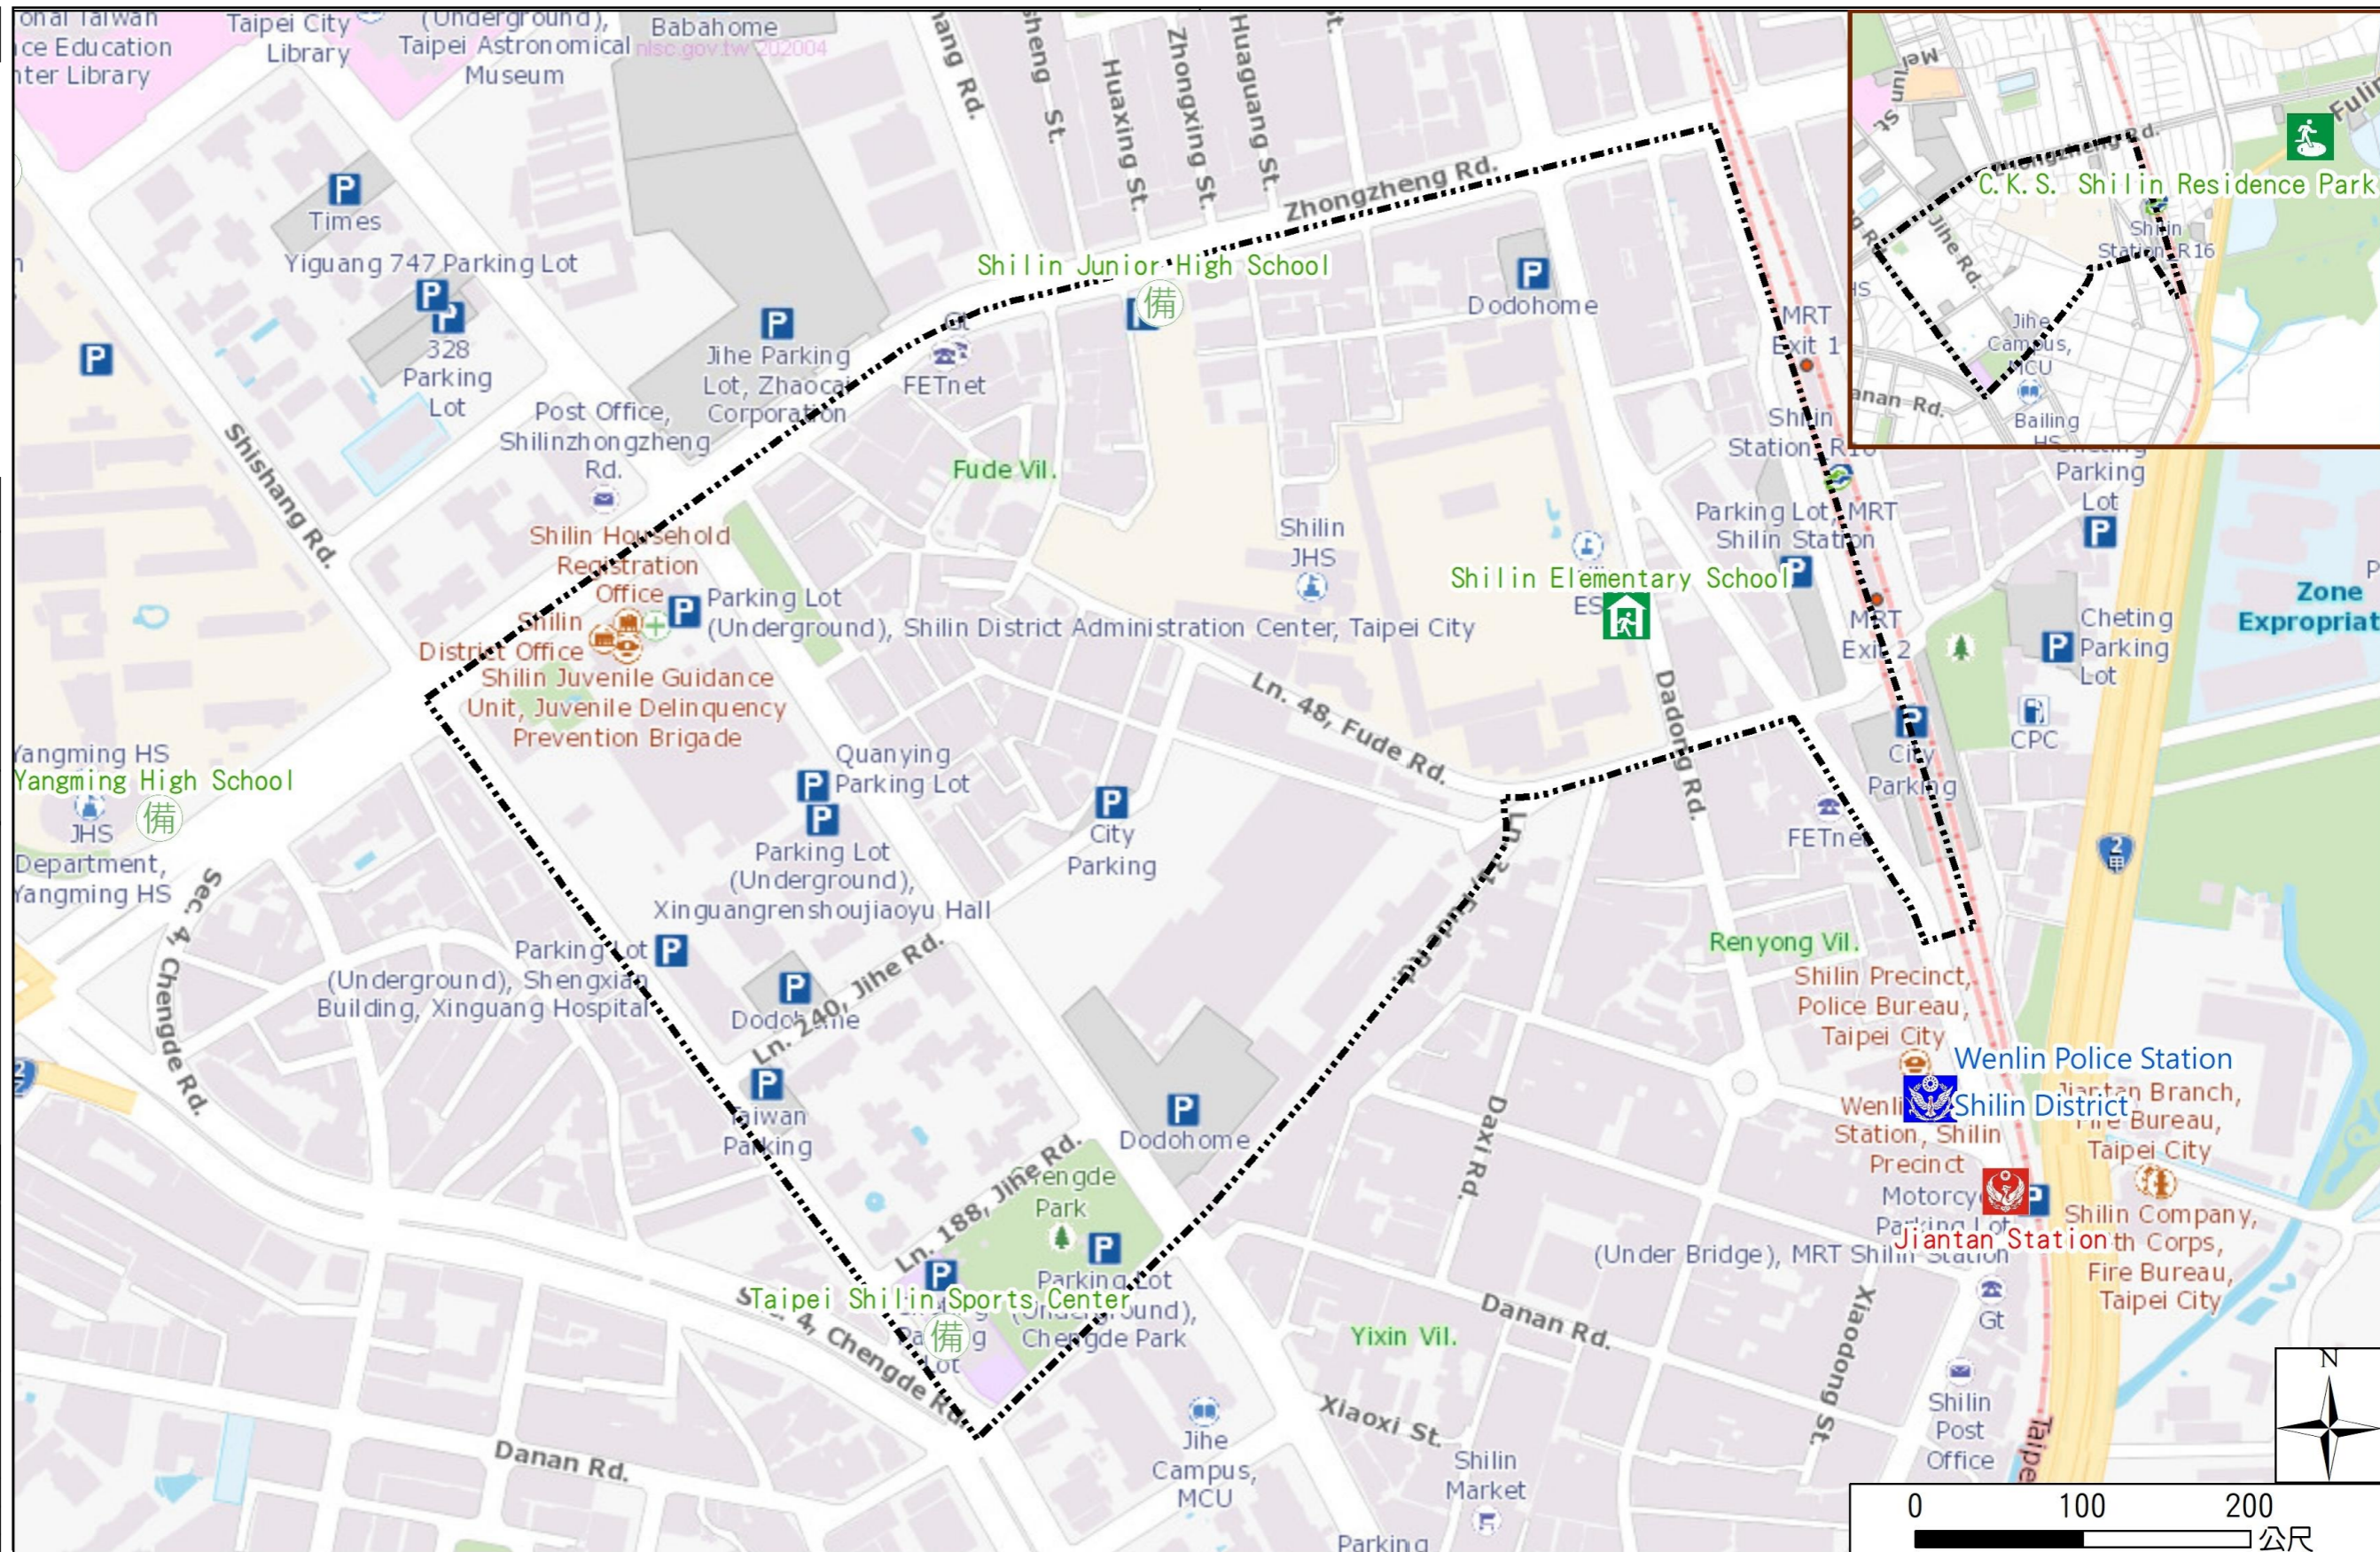

Fude Vil., Shilin Dist., Taipei City Evacuation Map

Emergency notification

Taipei Citizen Hotline : 1999
Fire Department Tel. : 119
Police Department Tel. : 110
EOC of Shilin Dist.
Non-emergency number : 02-28826200
Emergency number : 02-66110119
Officer
Mobile : 0972-295803
Note: Please call this District's EOC to ensure that the evacuation shelter is open

Disaster Prevention Information Website

[Taipei City Disaster Prevention Information Website](#)

Evacuation Principle

Flood: Vertical evacuation or preventive evacuation
Earthquake :

More disaster prevention knowledge :
[Taipei City Disaster Prevention Guide](#)

Evacuation Shelter

Name	C.K.S. Shilin Residence Park Applicable to earthquake situations
Address	No. 60, Fulin Rd.
Capacity	1930
Contact number	02-28812512
Name	Shilin Elementary School (School for Priority Shelter) Applicable to earthquake situations and debris flow situations
Address	No. 165, Dadong Rd.
Capacity	219
Contact number	02-28812231#231
Name	Taipei Shilin Sports Center
Address	No. 1, Shishang Rd.
Capacity	171
Contact number	02-28806066#101
Name	Shilin junior High School
Address	No.345, Zhongzheng Rd.
Capacity	39
Contact number	02-88613411#500