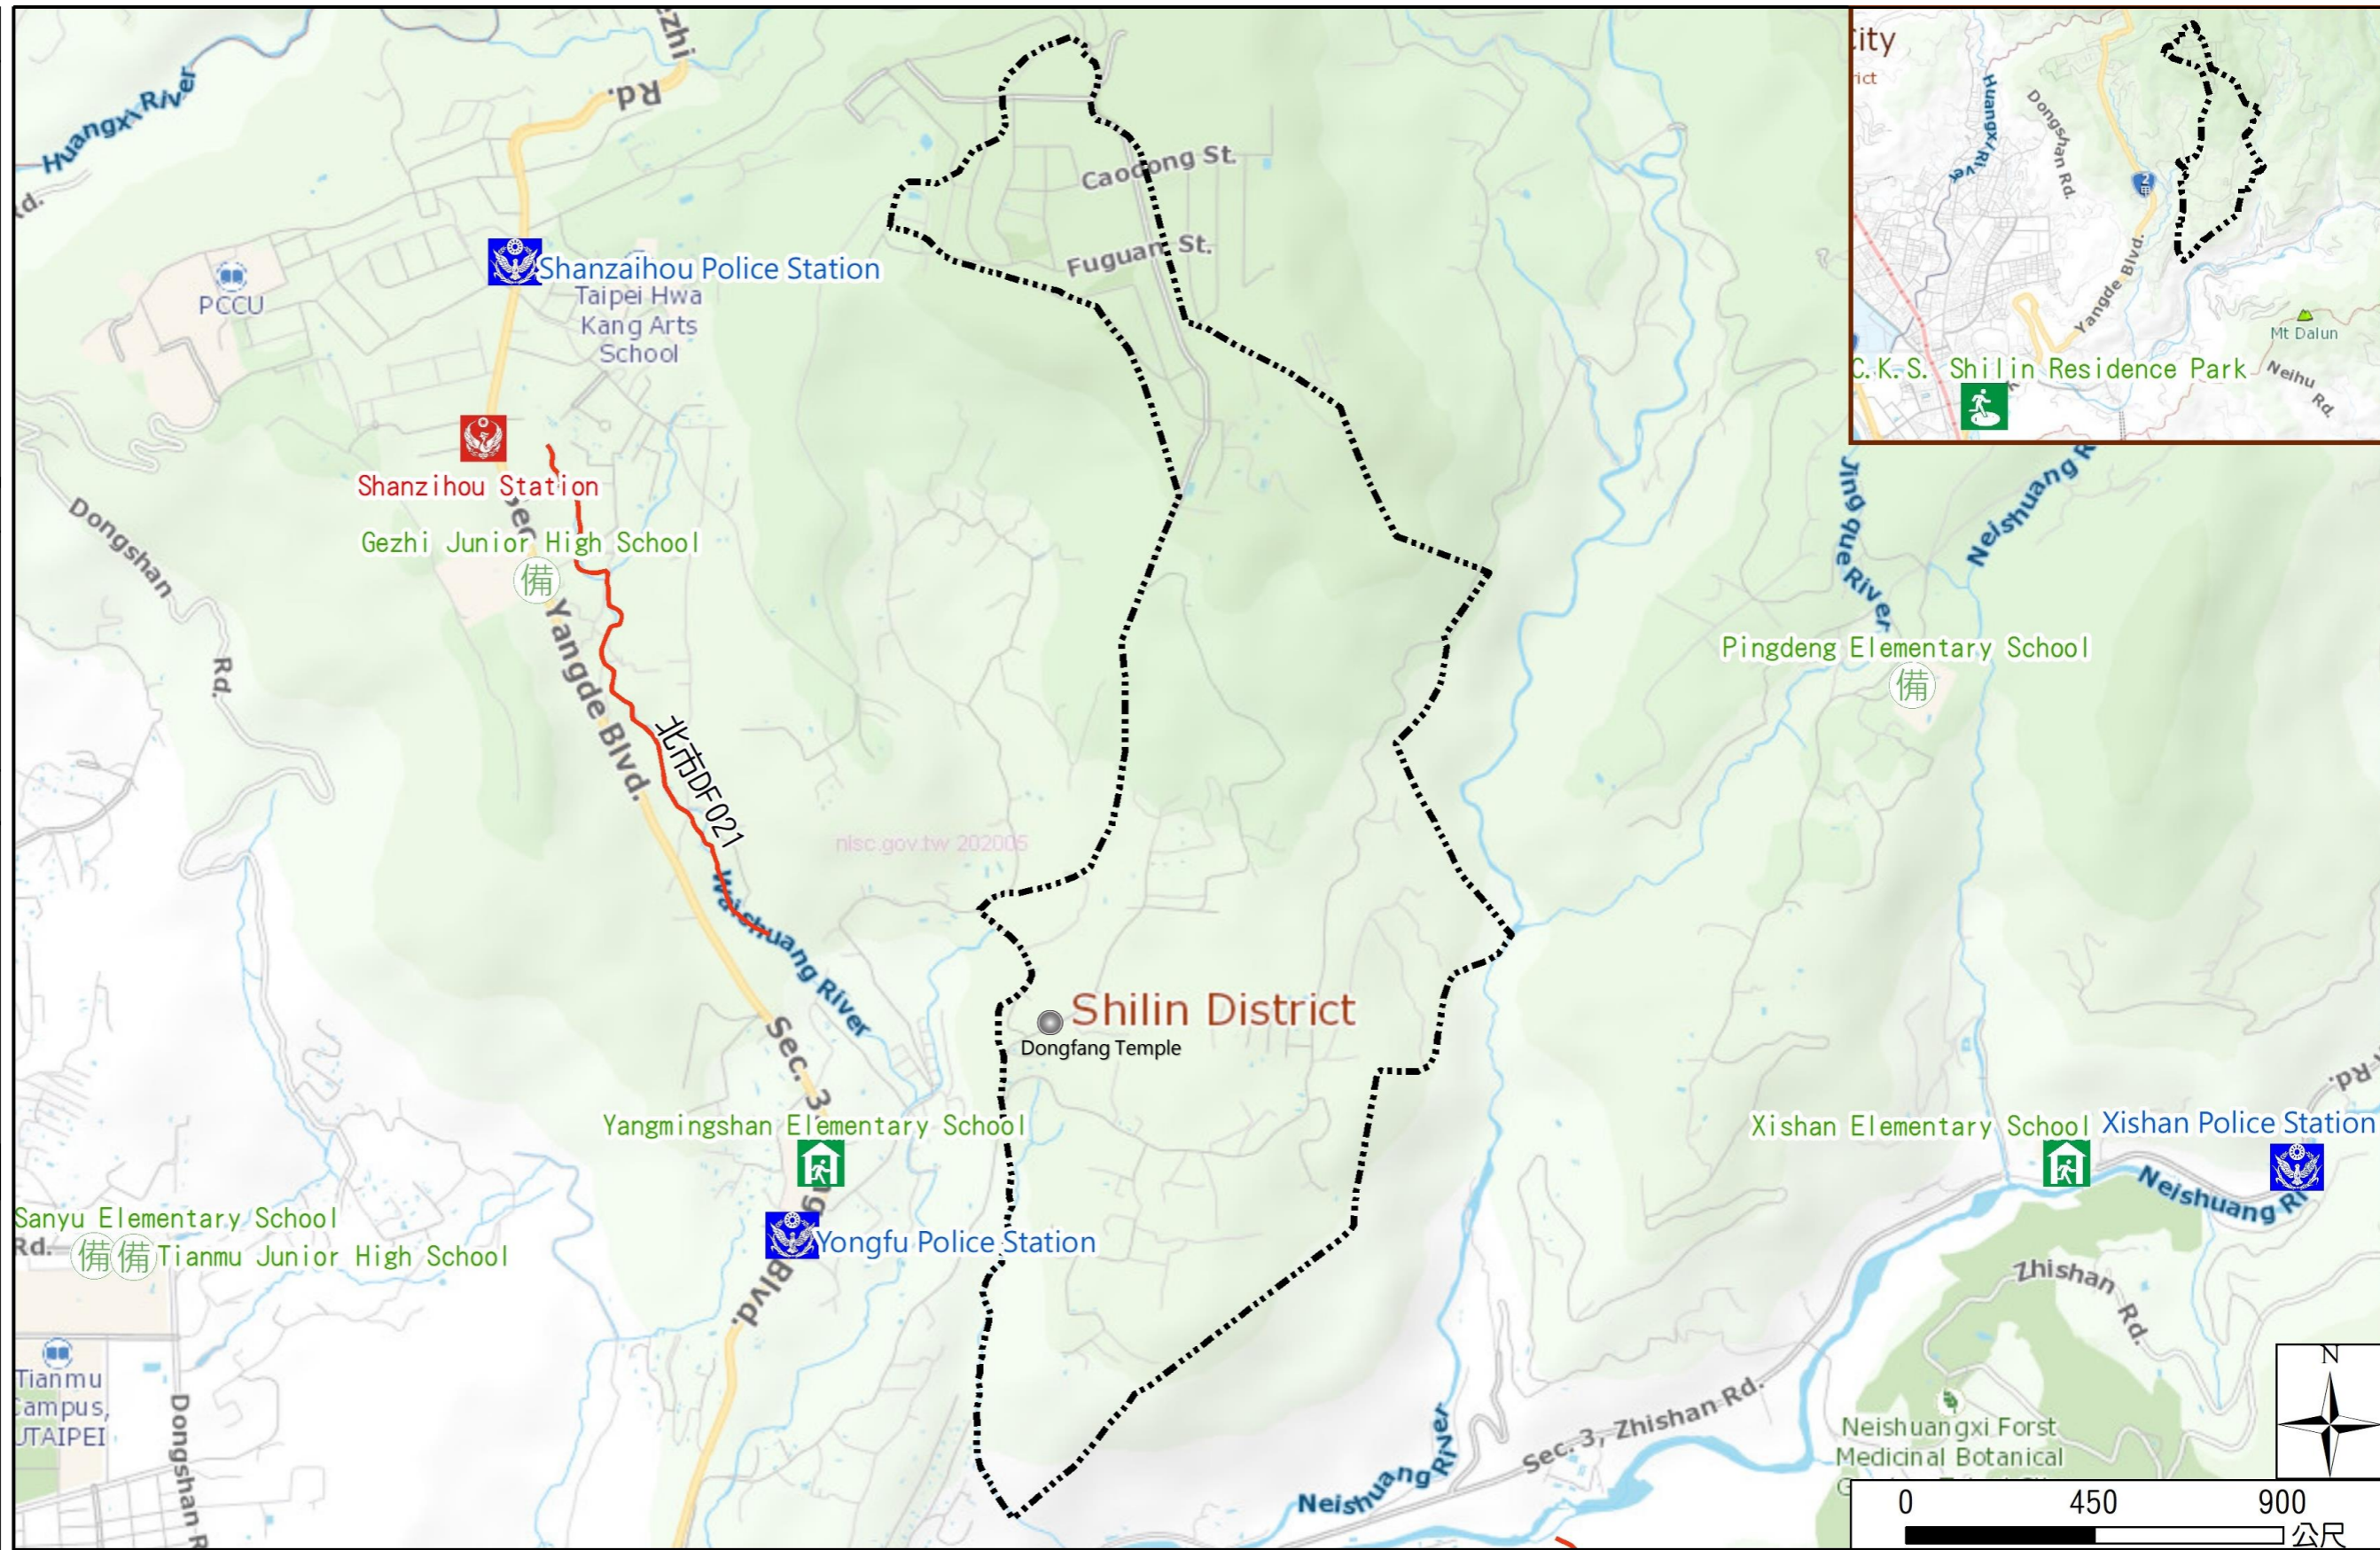

Gongguan Vil., Shilin Dist., Taipei City Evacuation Map

Emergency notification

Taipei Citizen Hotline : 1999
Fire Department Tel. : 119
Police Department Tel. : 110
EOC of ShilinDist.
Non-emergency number :
02-28826200
Emergency number :
02-66110119
Officer
Mobile : 09722-95843
Note: Please call this District's
EOC to ensure that the evacuation
shelter is open

Disaster Prevention Information Website

Taipei City Disaster Prevention Information Website

Evacuation Principle

Flood: Vertical evacuation or preventive evacuation
Earthquake :

More disaster prevention knowledge :
Taipei City Disaster Prevention Guide

Evacuation Shelter

Name	C.K.S. Shilin Residence Park Applicable to earthquake situations
Address	No. 60, Fulin Rd.
Capacity	1930
Contact number	02-28812512
Name	Yangmingshan Elementary School (School for Priority Shelter) Applicable to debris flow situations
Address	No.61, Sec. 3, Yangde Blvd
Capacity	50
Contact number	02-28616366#131
Name	Gezhi Junior High School
Address	No. 75, Sec. 4, Yangde Blvd
Capacity	73
Contact number	02-28610079#107
Name	Tianmu Junior High School
Address	No. 120, Tianmu E. Rd
Capacity	99
Contact number	02-28754864#243

Legend 圖例	里界 Village Boundary	避難收容處所 Evacuation Shelter	防救災單位 Disaster Rescue Resources	重要地標 Landmark
	里界 Village Boundary	 室內避難收容處所(優先安置學校) Indoor Evacuation Shelter (School for Priority Shelter)	 警察單位 Police Department	 重要地標 Landmark
	山坡地老舊聚落 Hillside Communities	 室外避難收容處所(防災公園) Outdoor Evacuation Shelter (Disaster Prevention Park)	 消防單位 Fire Department	
	土石流潛勢溪流 Potential Debris Flow Hazard Torrent	 避難收容處所(備用) Evacuation Shelter (Backup)	 急救責任醫院 Designated Hospital (Emergency Medical Treatment)	
			 直升機起降場 Helipad