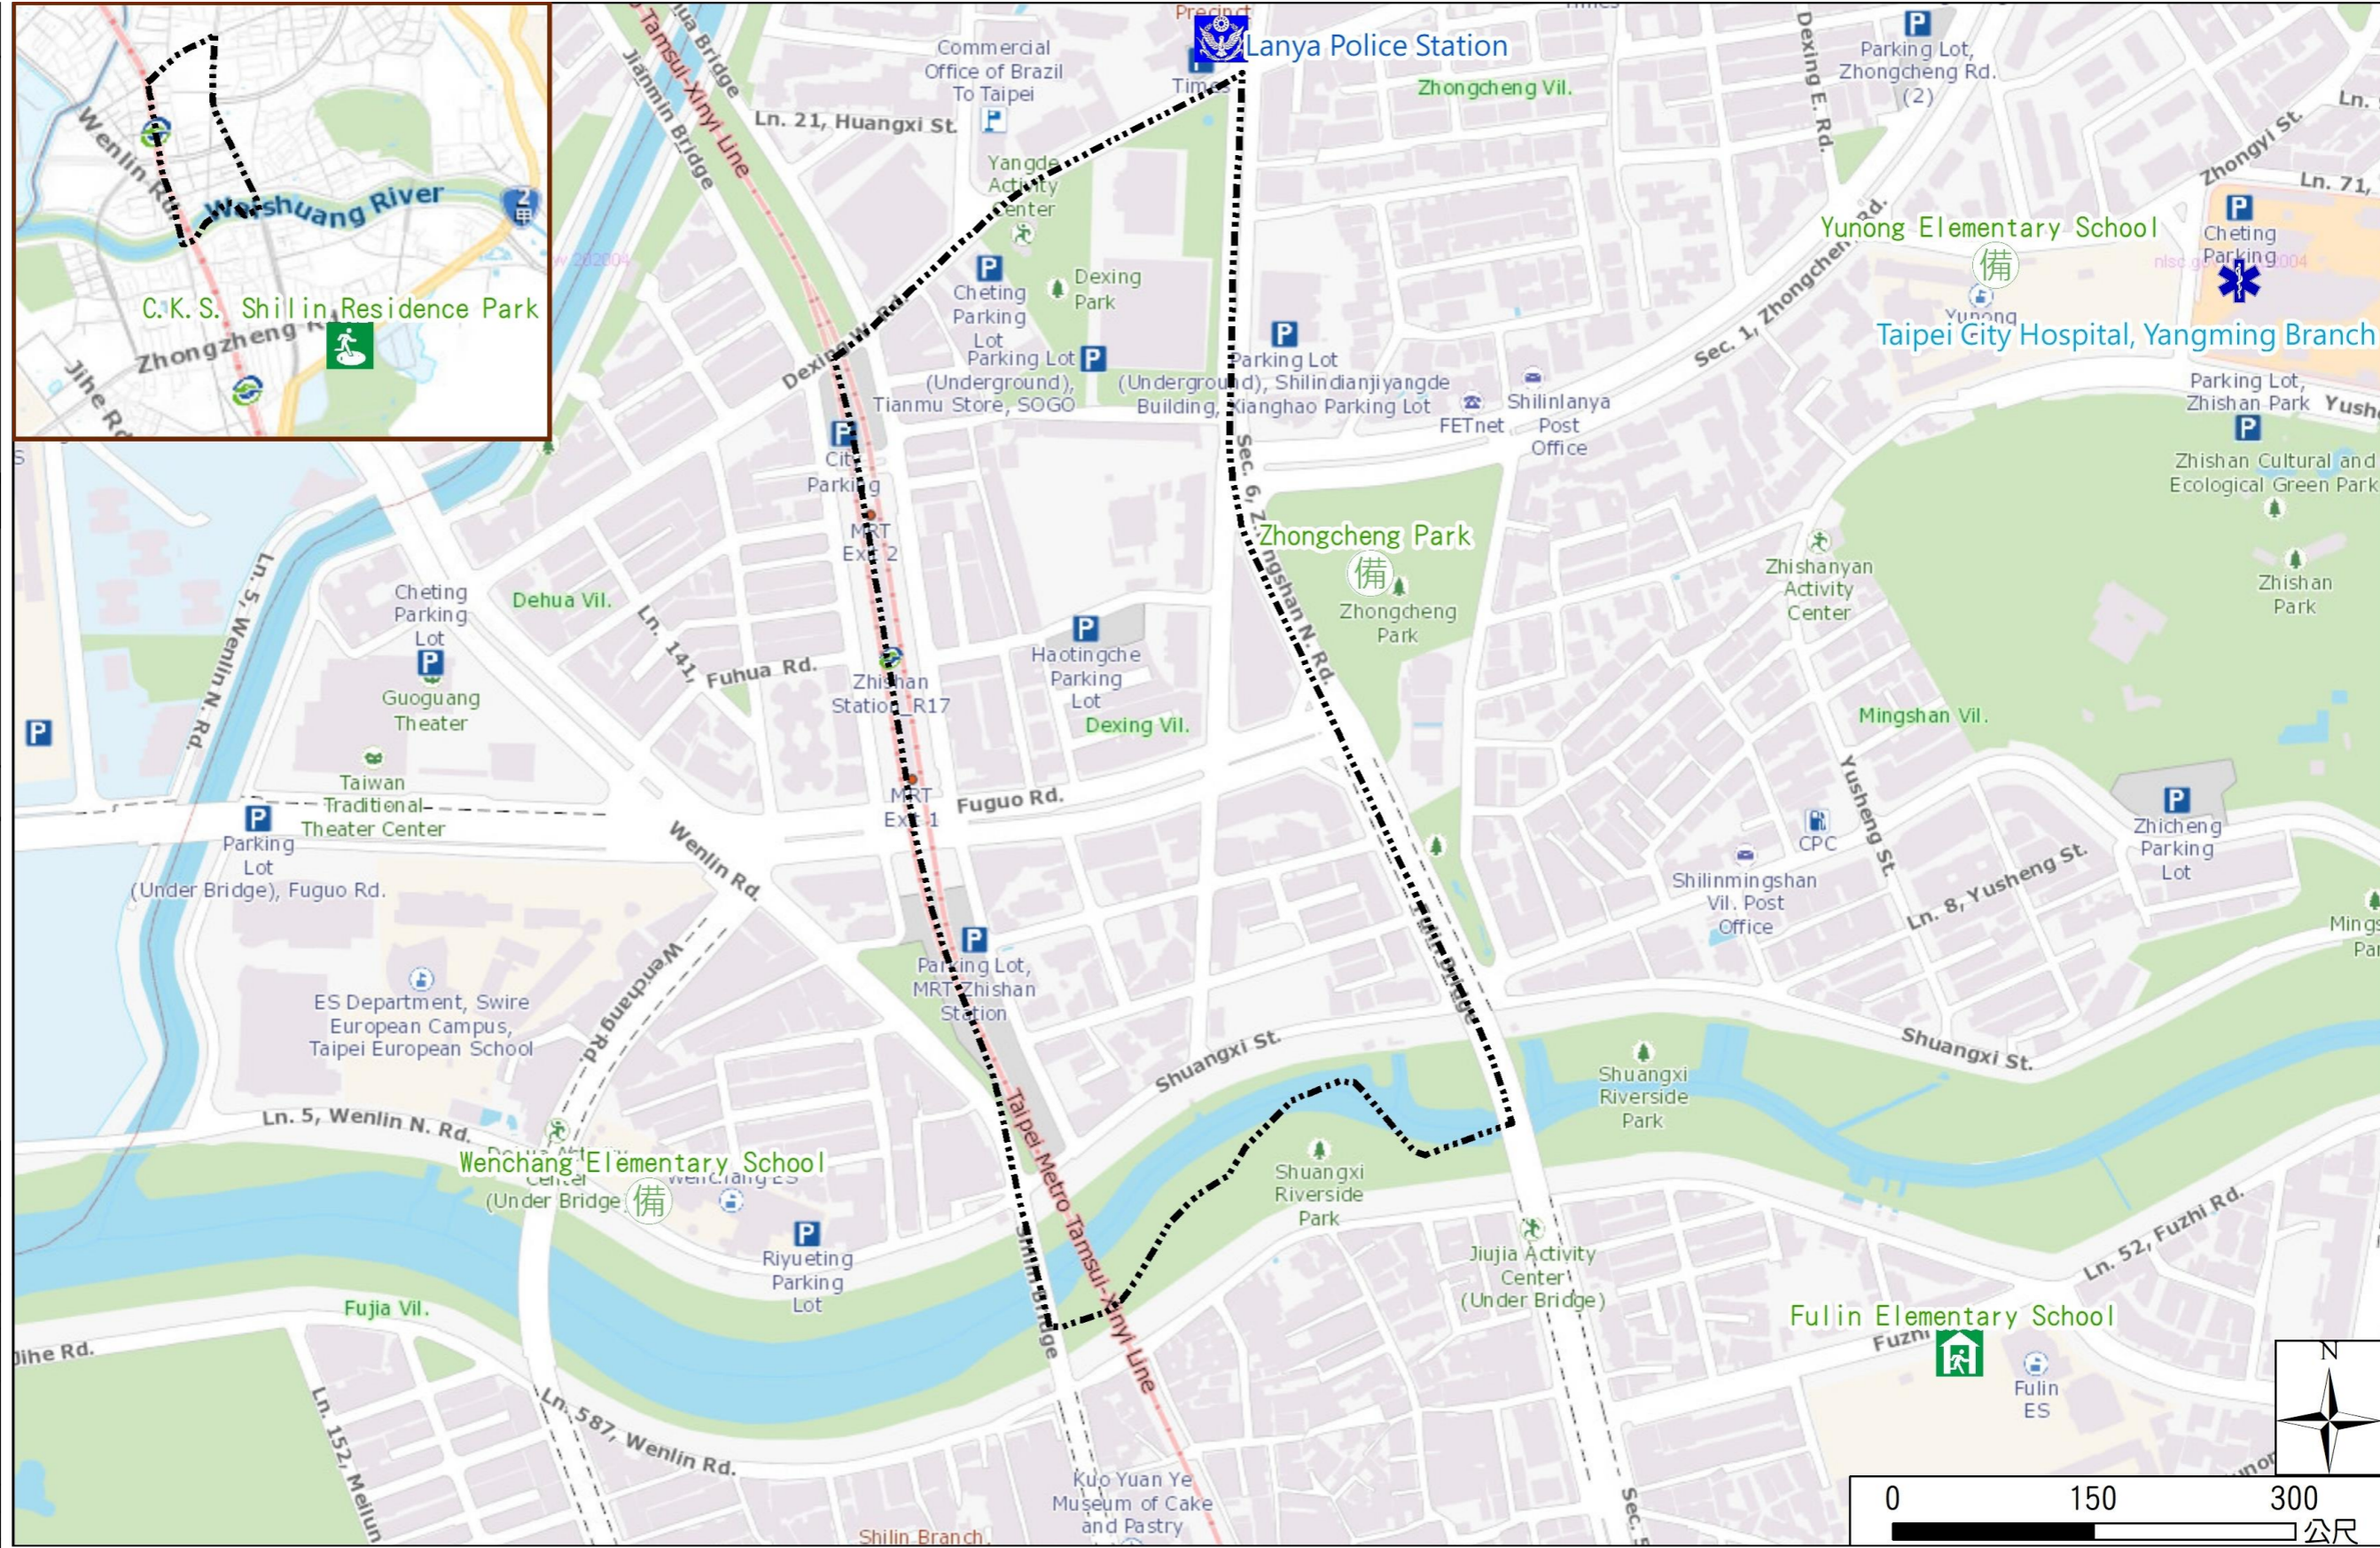

Dehsing Vil., Shilin Dist., Taipei City Evacuation Map

Emergency notification

Taipei Citizen Hotline : 1999
Fire Department Tel. : 119
Police Department Tel. : 110
EOC of Shilin Dist.
Non-emergency number : 02-28826200
Emergency number : 02-66110119
Officer
Mobile : 0972-295826
Note: Please call this District's EOC to ensure that the evacuation shelter is open

Disaster Prevention Information Website

Taipei City Disaster Prevention Information Website

Evacuation Principle

Flood: Vertical evacuation or preventive evacuation
Earthquake :

More disaster prevention knowledge :
Taipei City Disaster Prevention Guide

Evacuation Shelter

Name	C.K.S. Shilin Residence Park Applicable to earthquake situations
Address	No. 60, Fulin Rd.
Capacity	1930
Contact number	02-28812512
Name	Fulin Elementary School (School for Priority Shelter) Applicable to earthquake situations and flood situations
Address	No. 75, Fuzhi Rd.
Capacity	168
Contact number	02-28316293#204
Name	Yunong Elementary School
Address	No. 1, Zhongyi St.
Capacity	124
Contact number	02-28329700#231
Name	Wenchang Elementary School
Address	No. 20, Ln. 615, Wenlin Rd.
Capacity	75
Contact number	02-28365411#130

Legend 圖例	里界 Village Boundary	避難收容處所 Evacuation Shelter	防救災單位 Disaster Rescue Resources	重要地標 Landmark
	里界 Village Boundary	室內避難收容處所(優先安置學校) Indoor Evacuation Shelter (School for Priority Shelter) 室外避難收容處所(防災公園) Outdoor Evacuation Shelter (Disaster Prevention Park) 避難收容處所(備用) Evacuation Shelter (Backup)	警察單位 Police Department 消防單位 Fire Department 急救責任醫院 Designated Hospital (Emergency Medical Treatment)	直升機起降場 Helipad 重要地標 Landmark