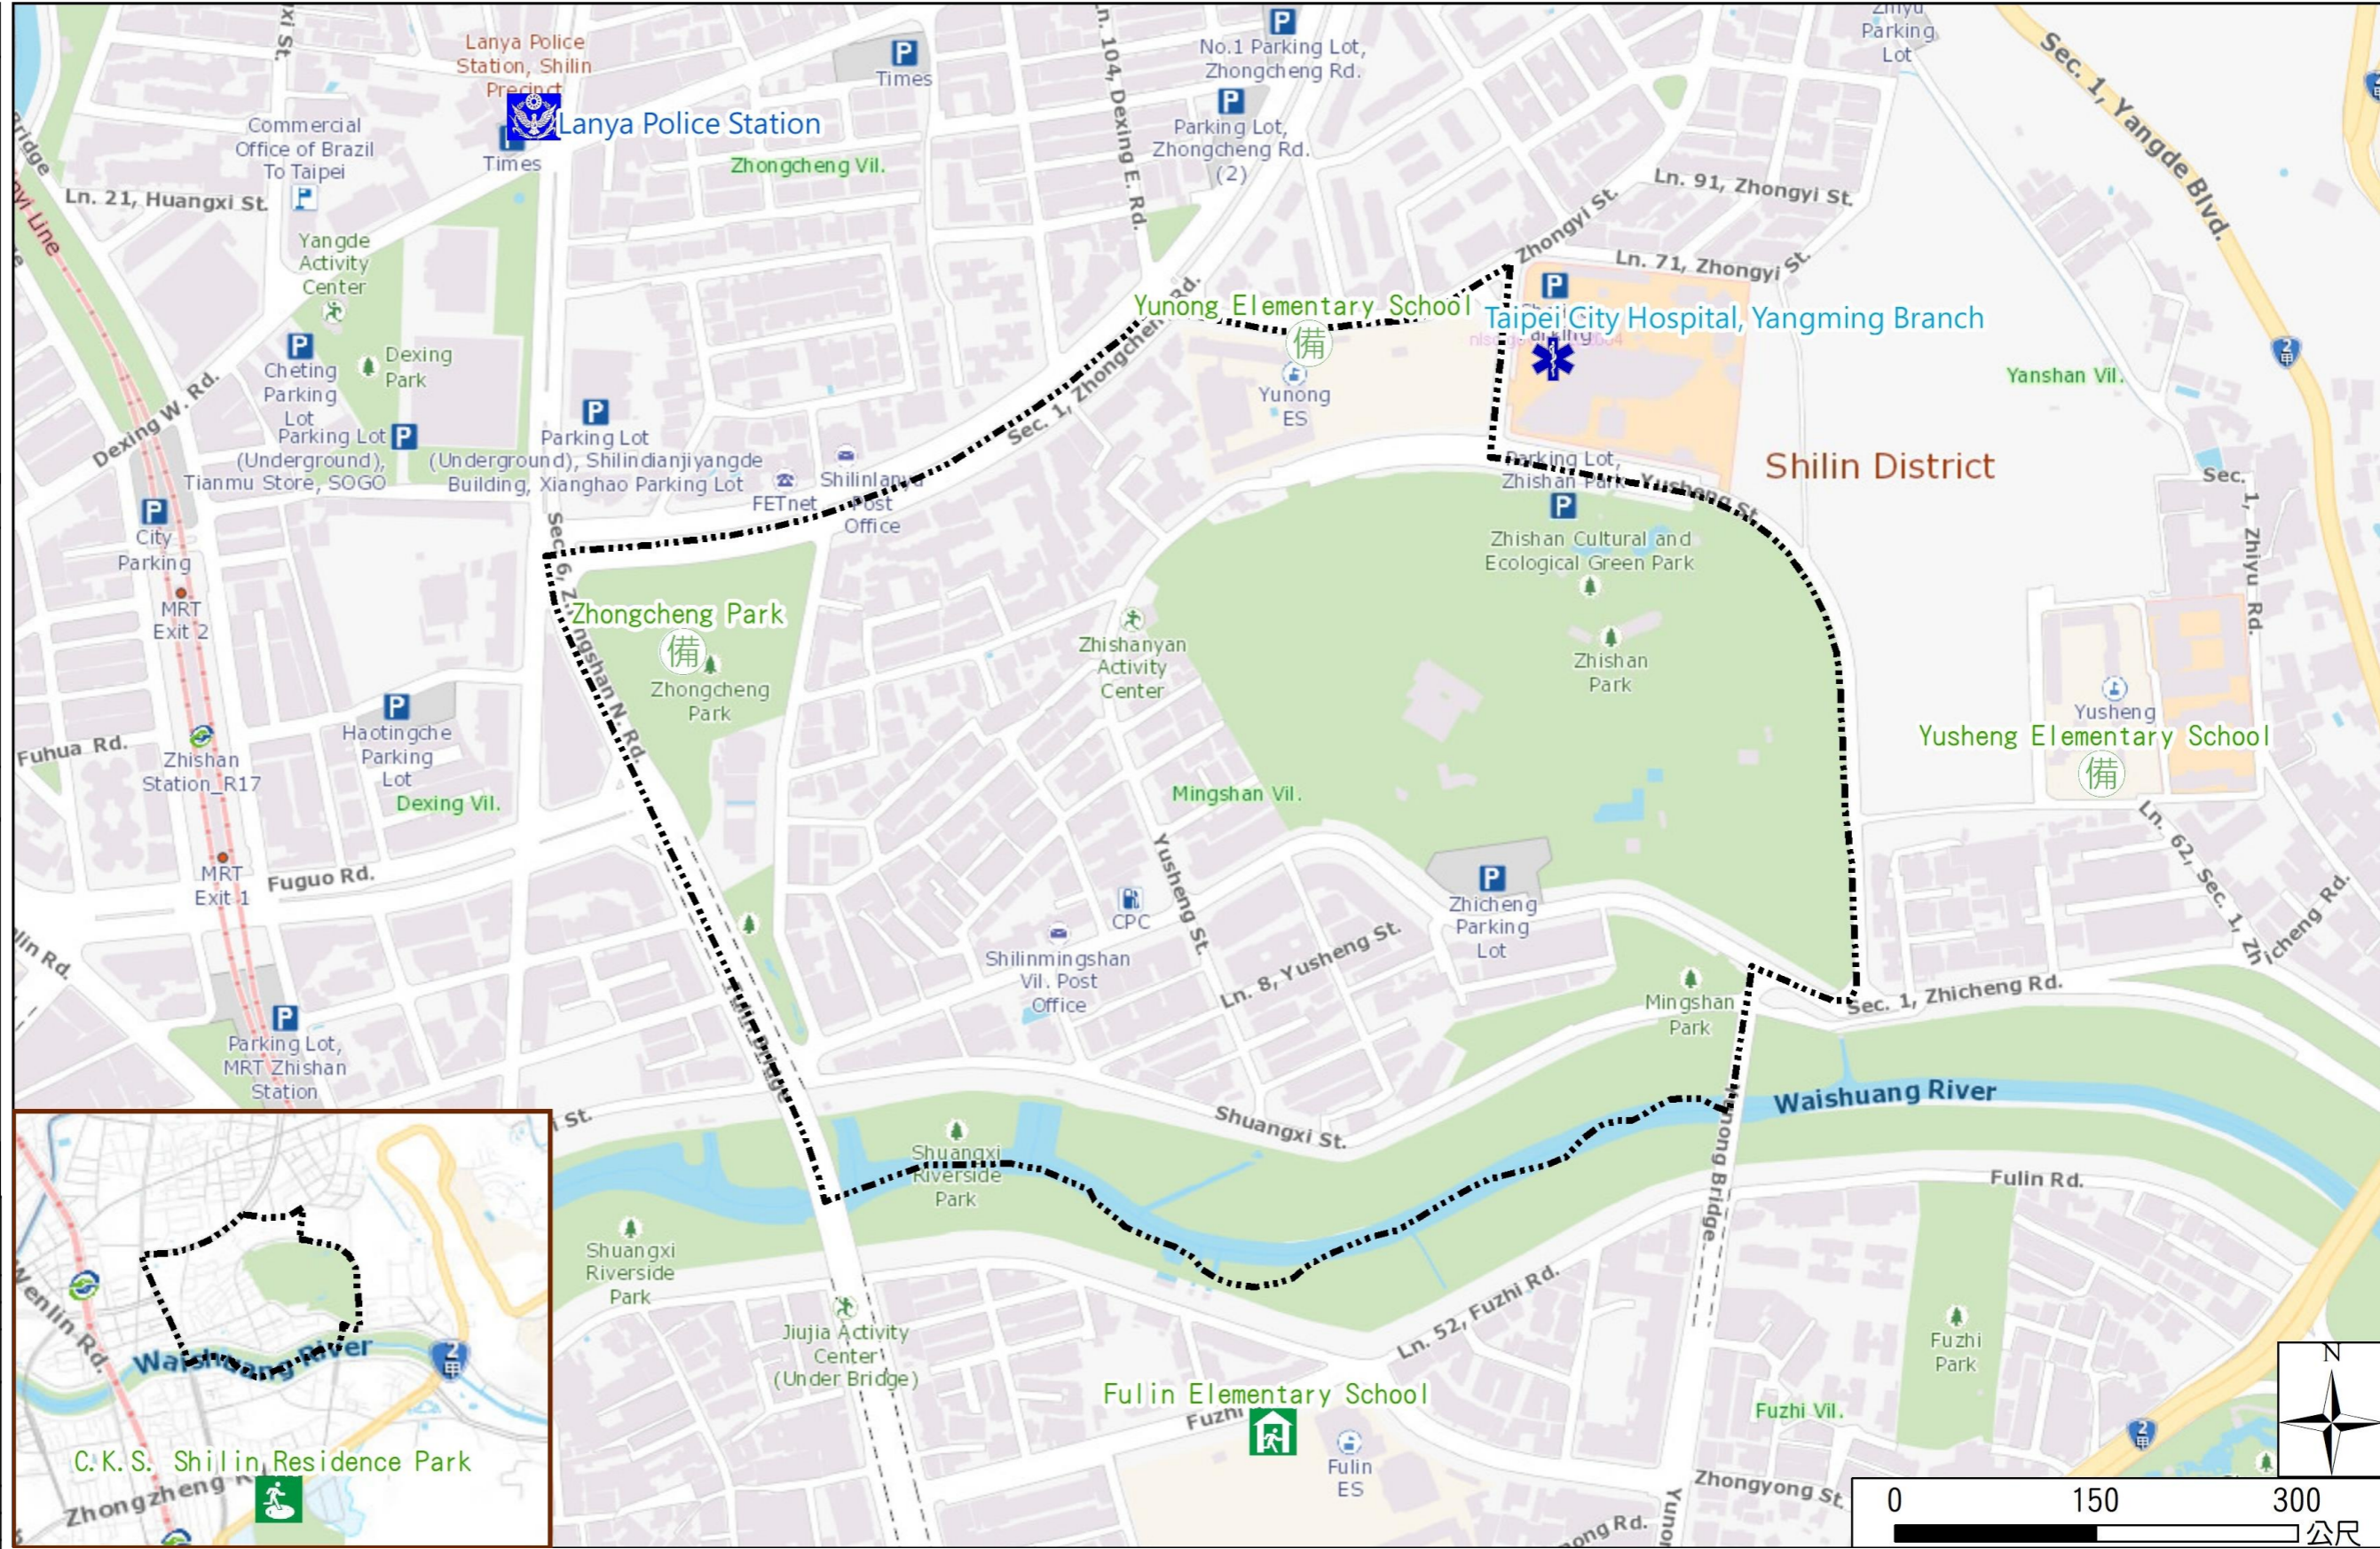

Disaster Prevention Information Website

[Taipei City Disaster Prevention Information Website](#)

Evacuation Principle

Flood: Vertical evacuation or preventive evacuation
 Earthquake :

More disaster prevention knowledge : [Taipei City Disaster Prevention Guide](#)

Evacuation Shelter

Name	C.K.S. Shilin Residence Park Applicable to earthquake situations
Address	No. 60, Fulin Rd.
Capacity	1930
Contact number	02-28812512
Name	Fulin Elementary School (School for Priority Shelter) Applicable to earthquake situations and flood situations
Address	No. 75, Fuzhi Rd.
Capacity	168
Contact number	02-28316293#204
Name	Yunong Elementary School
Address	No. 1, Zhongyi St.
Capacity	124
Contact number	02-28329700#231
Name	Yusheng Elementary School
Address	No. 70, Ln. 62, Sec. 1, Zhicheng Rd.
Capacity	30
Contact number	02-28311004#231