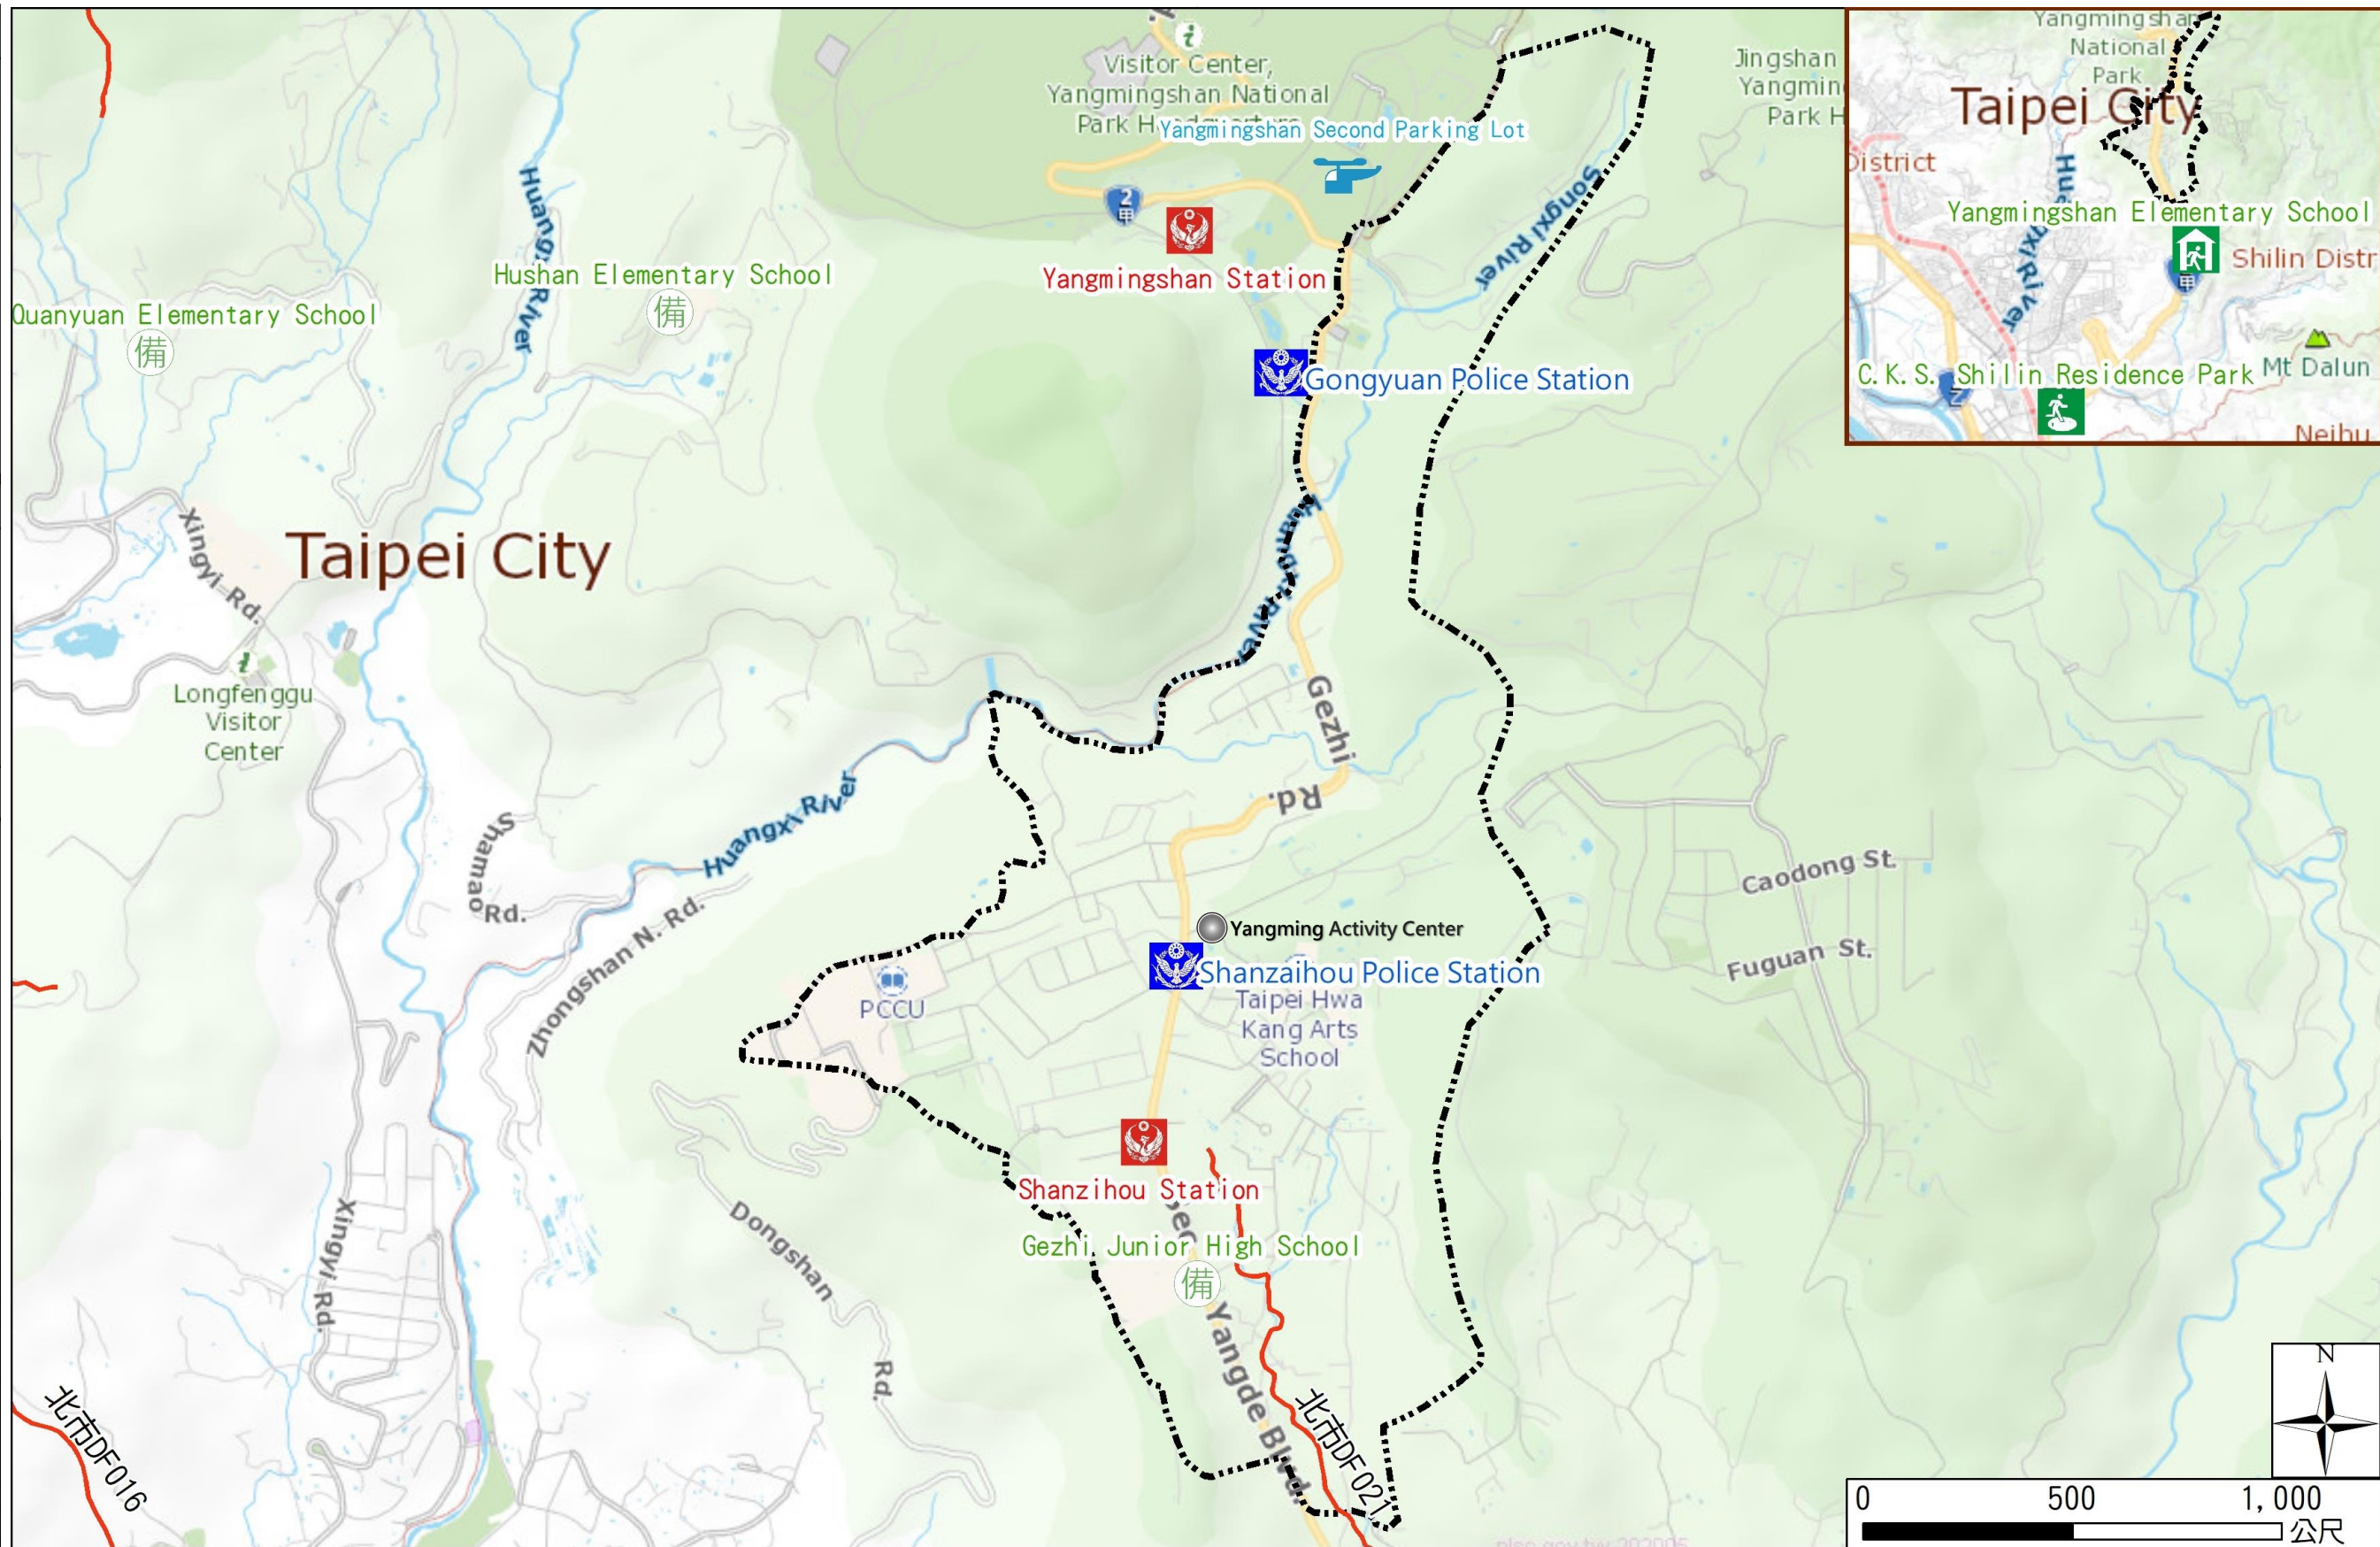

Yangming Vil., Shilin Dist., Taipei City Evacuation Map

Emergency notification

Taipei Citizen Hotline : 1999
 Fire Department Tel. : 119
 Police Department Tel. : 110
 EOC of Shilin Dist.
 Non-emergency number : 02-28826200
 Emergency number : 02-66110119
 Yangming Officer
 Mobile : 0972-295845
 Note: Please call this District's EOC to ensure that the evacuation shelter is open

Disaster Prevention Information Website

Taipei City Disaster Prevention Information Website

Evacuation Principle

Flood: Vertical evacuation or preventive evacuation
 Earthquake :

More disaster prevention knowledge :
 Taipei City Disaster Prevention Guide

Evacuation Shelter

Name	C.K.S. Shilin Residence Park Applicable to earthquake situations
Address	No. 60, Fulin Rd.
Capacity	1930
Contact number	02-28812512
Name	Yangmingshan Elementary School (School for Priority Shelter) Applicable to debris flow situations
Address	No.61, Sec. 3, Yangde Blvd
Capacity	50
Contact number	02-28616366#131
Name	Gezhi Junior High School
Address	No. 75, Sec. 4, Yangde Blvd
Capacity	73
Contact number	02-28610079#107
Name	Tianmu Junior High School
Address	No. 120, Tianmu E. Rd
Capacity	99
Contact number	02-28754864#243