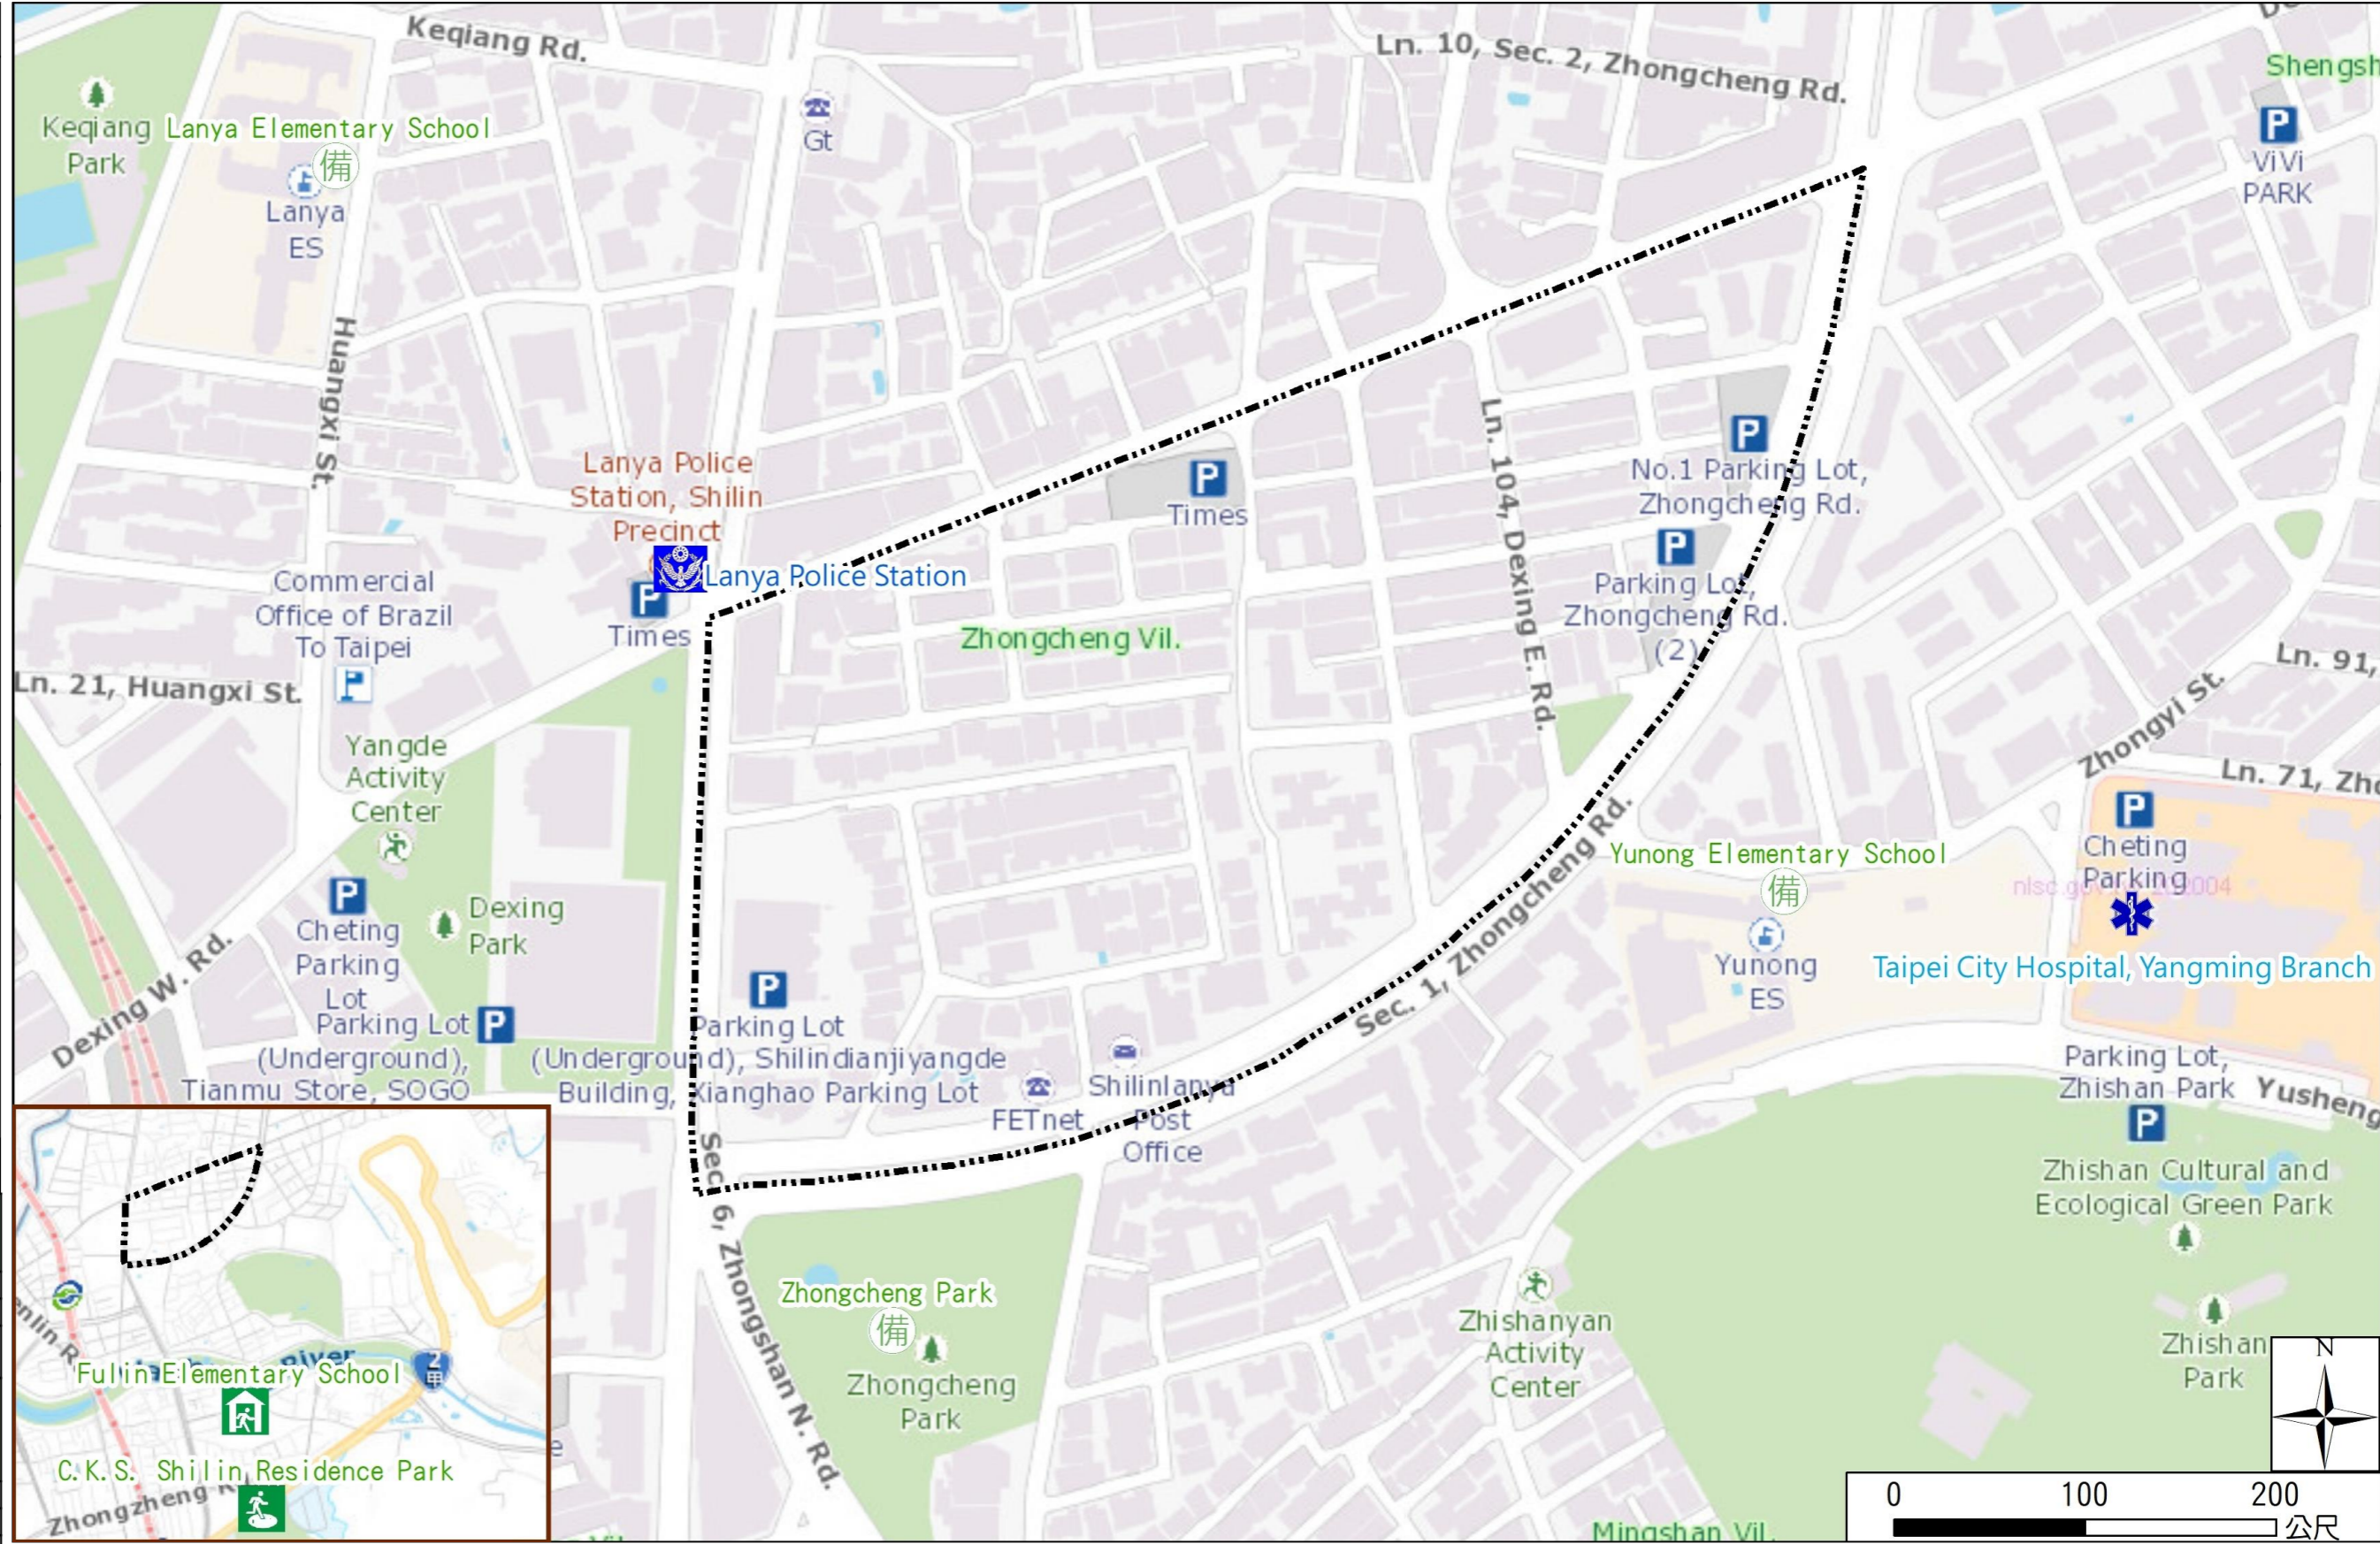

Zhongcheng Vil., Shilin Dist., Taipei City Evacuation Map

Emergency notification

Taipei Citizen Hotline : 1999
Fire Department Tel. : 119
Police Department Tel. : 110
EOC of Shilin Dist.
Non-emergency number : 02-28826200
Emergency number : 02-66110119
Officer
Mobile : 0972-295829
Note: Please call this District's EOC to ensure that the evacuation shelter is open

Disaster Prevention Information Website

Taipei City Disaster Prevention Information Website

Evacuation Principle

Flood: Vertical evacuation or preventive evacuation
Earthquake :

More disaster prevention knowledge :
Taipei City Disaster Prevention Guide

Evacuation Shelter

Name	C.K.S. Shilin Residence Park Applicable to earthquake situations
Address	No. 60, Fulin Rd.
Capacity	1930
Contact number	02-28812512
Name	Fulin Elementary School (School for Priority Shelter) Applicable to earthquake situations and flood situations
Address	No. 75, Fuzhi Rd.
Capacity	168
Contact number	02-28316293#204
Name	Yunong Elementary School
Address	No. 1, Zhongyi St.
Capacity	124
Contact number	02-28329700#231
Name	Lanya Elementary School
Address	No.57, Huangxi St.
Capacity	30
Contact number	02-28366052#232

Legend 圖例	里界 Village Boundary	避難收容處所 Evacuation Shelter	防救災單位 Disaster Rescue Resources	重要地標 Landmark
	里界 Village Boundary	 室內避難收容處所(優先安置學校) Indoor Evacuation Shelter (School for Priority Shelter)	 警察單位 Police Department	 直升機起降場 Helipad
	山坡地老舊聚落 Hillside Communities	 室外避難收容處所(防災公園) Outdoor Evacuation Shelter (Disaster Prevention Park)	 消防單位 Fire Department	 重要地標 Landmark
	土石流潛勢溪流 Potential Debris Flow Hazard Torrent	 避難收容處所(備用) Evacuation Shelter (Backup)	 急救責任醫院 Designated Hospital (Emergency Medical Treatment)