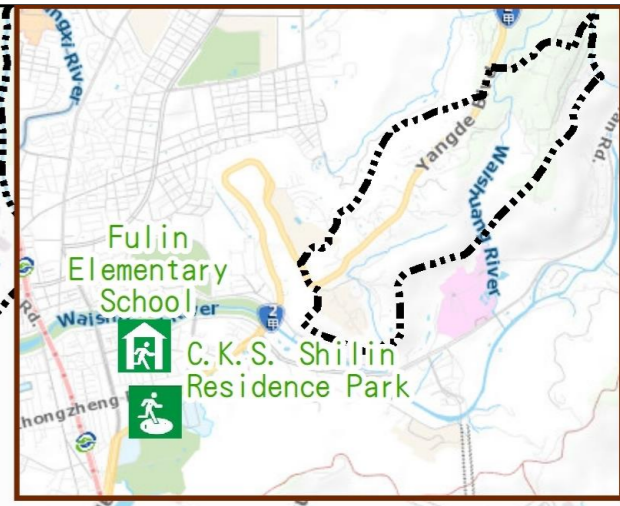

Yongfu Vil., Shilin Dist., Taipei City Evacuation Map

Emergency notification

Taipei Citizen Hotline : 1999
 Fire Department Tel. : 119
 Police Department Tel. : 110
 EOC of Shilin Dist.
 Non-emergency number :
 02-28826200
 Emergency number :
 02-66110119
 Officer
 Mobile : 0972-295842
 Note: Please call this District's
 EOC to ensure that the evacuation
 shelter is open

Disaster Prevention Information Website

Taipei City Disaster Prevention Information Website

Evacuation Principle

Flood: Vertical evacuation or preventive evacuation
 Earthquake :

More disaster prevention knowledge :
 Taipei City Disaster Prevention Guide

Evacuation Shelter

Name	C.K.S. Shilin Residence Park Applicable to earthquake situations
Address	No. 60, Fulin Rd.
Capacity	1930
Contact number	02-28812512
Name	Fulin Elementary School (School for Priority Shelter) Applicable to earthquake situations and flood situations
Address	No. 75, Fuzhi Rd.
Capacity	168
Contact number	02-28316293#204
Name	Yusheng Elementary School
Address	No. 70, Ln. 62, Sec. 1, Zhicheng Rd
Capacity	30
Contact number	02-28311004#231
Name	Zhishan Elementary School
Address	No. 285, Dexing E. Rd.
Capacity	31
Contact number	02-28316115#240