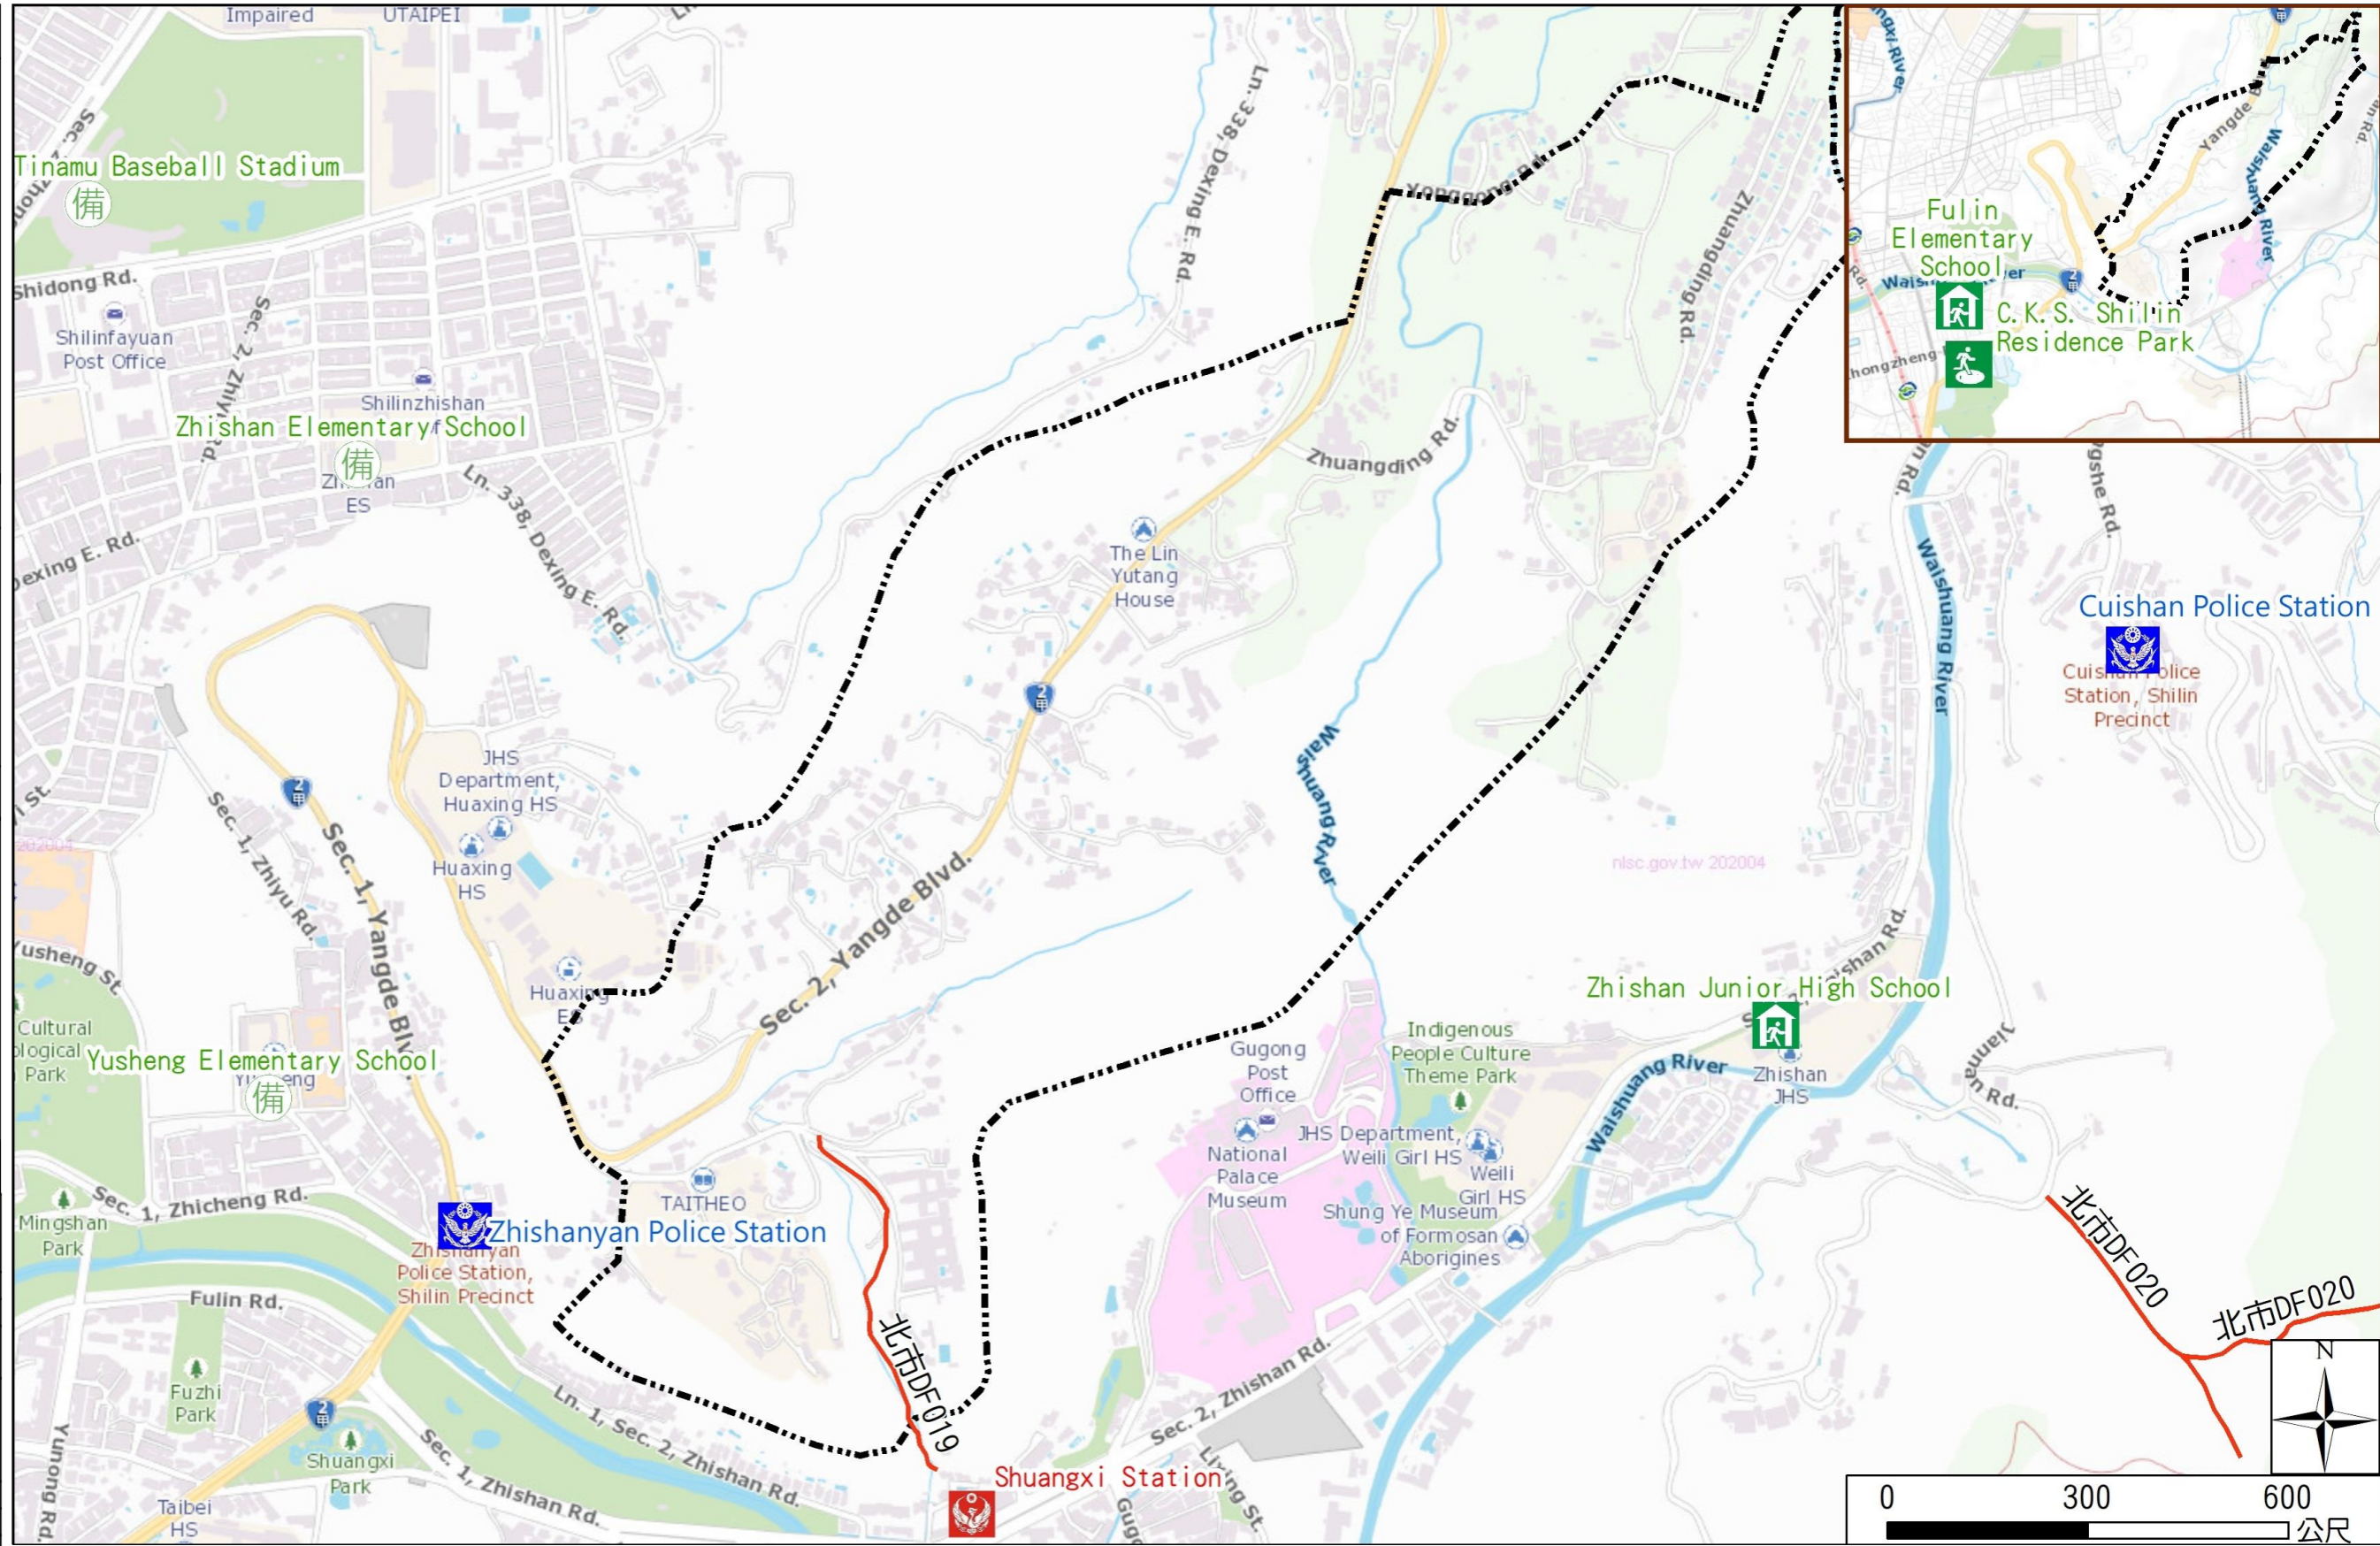

Yongfu Vil., Shilin Dist., Taipei City Evacuation Map

Emergency notification

Taipei Citizen Hotline : 1999
 Fire Department Tel. : 119
 Police Department Tel. : 110
 EOC of Shilin Dist.
 Non-emergency number :
 02-28826200
 Emergency number :
 02-66110119
 Officer
 Mobile : 0972-295842
 Note: Please call this District's
 EOC to ensure that the evacuation
 shelter is open

Disaster Prevention Information Website

Taipei City Disaster Prevention Information Website

Evacuation Principle

Flood: Vertical evacuation or preventive evacuation
 Earthquake :

More disaster prevention knowledge :
 Taipei City Disaster Prevention Guide

Evacuation Shelter

Name	C.K.S. Shilin Residence Park Applicable to earthquake situations
Address	No. 60, Fulin Rd.
Capacity	1930
Contact number	02-28812512
Name	Fulin Elementary School (School for Priority Shelter) Applicable to earthquake situations and flood situations
Address	No. 75, Fuzhi Rd.
Capacity	168
Contact number	02-28316293#204
Name	Yusheng Elementary School
Address	No. 70, Ln. 62, Sec. 1, Zhicheng Rd
Capacity	30
Contact number	02-28311004#231
Name	Zhishan Elementary School
Address	No. 285, Dexing E. Rd.
Capacity	31
Contact number	02-28316115#240

Legend 圖例	里界 Village Boundary	避難收容處所 Evacuation Shelter	防救災單位 Disaster Rescue Resources	重要地標 Landmark
	里界 Village Boundary	 室內避難收容處所(優先安置學校) Indoor Evacuation Shelter (School for Priority Shelter)	 警察單位 Police Department	 重要地標 Landmark
	山坡地老舊聚落 Hillside Communities	 室外避難收容處所(防災公園) Outdoor Evacuation Shelter (Disaster Prevention Park)	 消防單位 Fire Department	
	土石流潛勢溪流 Potential Debris Flow Hazard Torrent	 避難收容處所(備用) Evacuation Shelter (Backup)	 急救責任醫院 Designated Hospital (Emergency Medical Treatment)	
			 直升機起降場 Helipad	