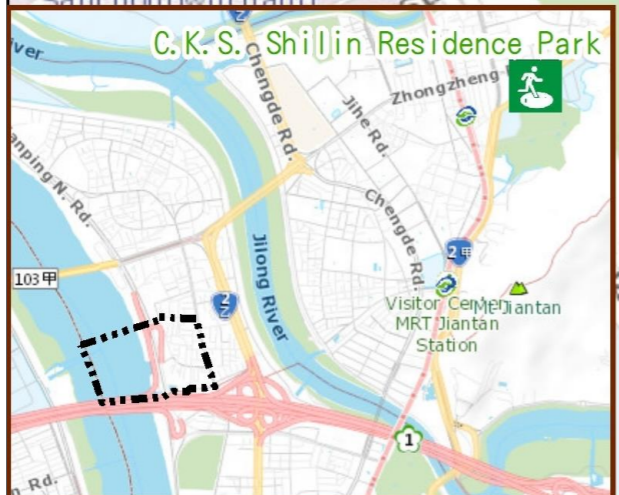

Taipei City Disaster Prevention Guide

Evacuation Shelter

Name	C.K.S. Shilin Residence Park Applicable to earthquake situations
Address	No. 60, Fulin Rd.
Capacity	1930
Contact number	02-28812512
Name	Shezi Elementary School (School for Priority Shelter) Applicable to flood situations
Address	No. 308, Sec. 6, Yanping N. Rd.
Capacity	160
Contact number	02-28122505#831
Name	Hulu Elementary School
Address	No. 95, Sec. 3, Huanhe N. Rd.
Capacity	88
Contact number	02-28129586#831
Name	Shezi Park
Address	No. 3, Aly. 11, Ln. 20, Yongping St.
Capacity	874
Contact number	02-28832130#115