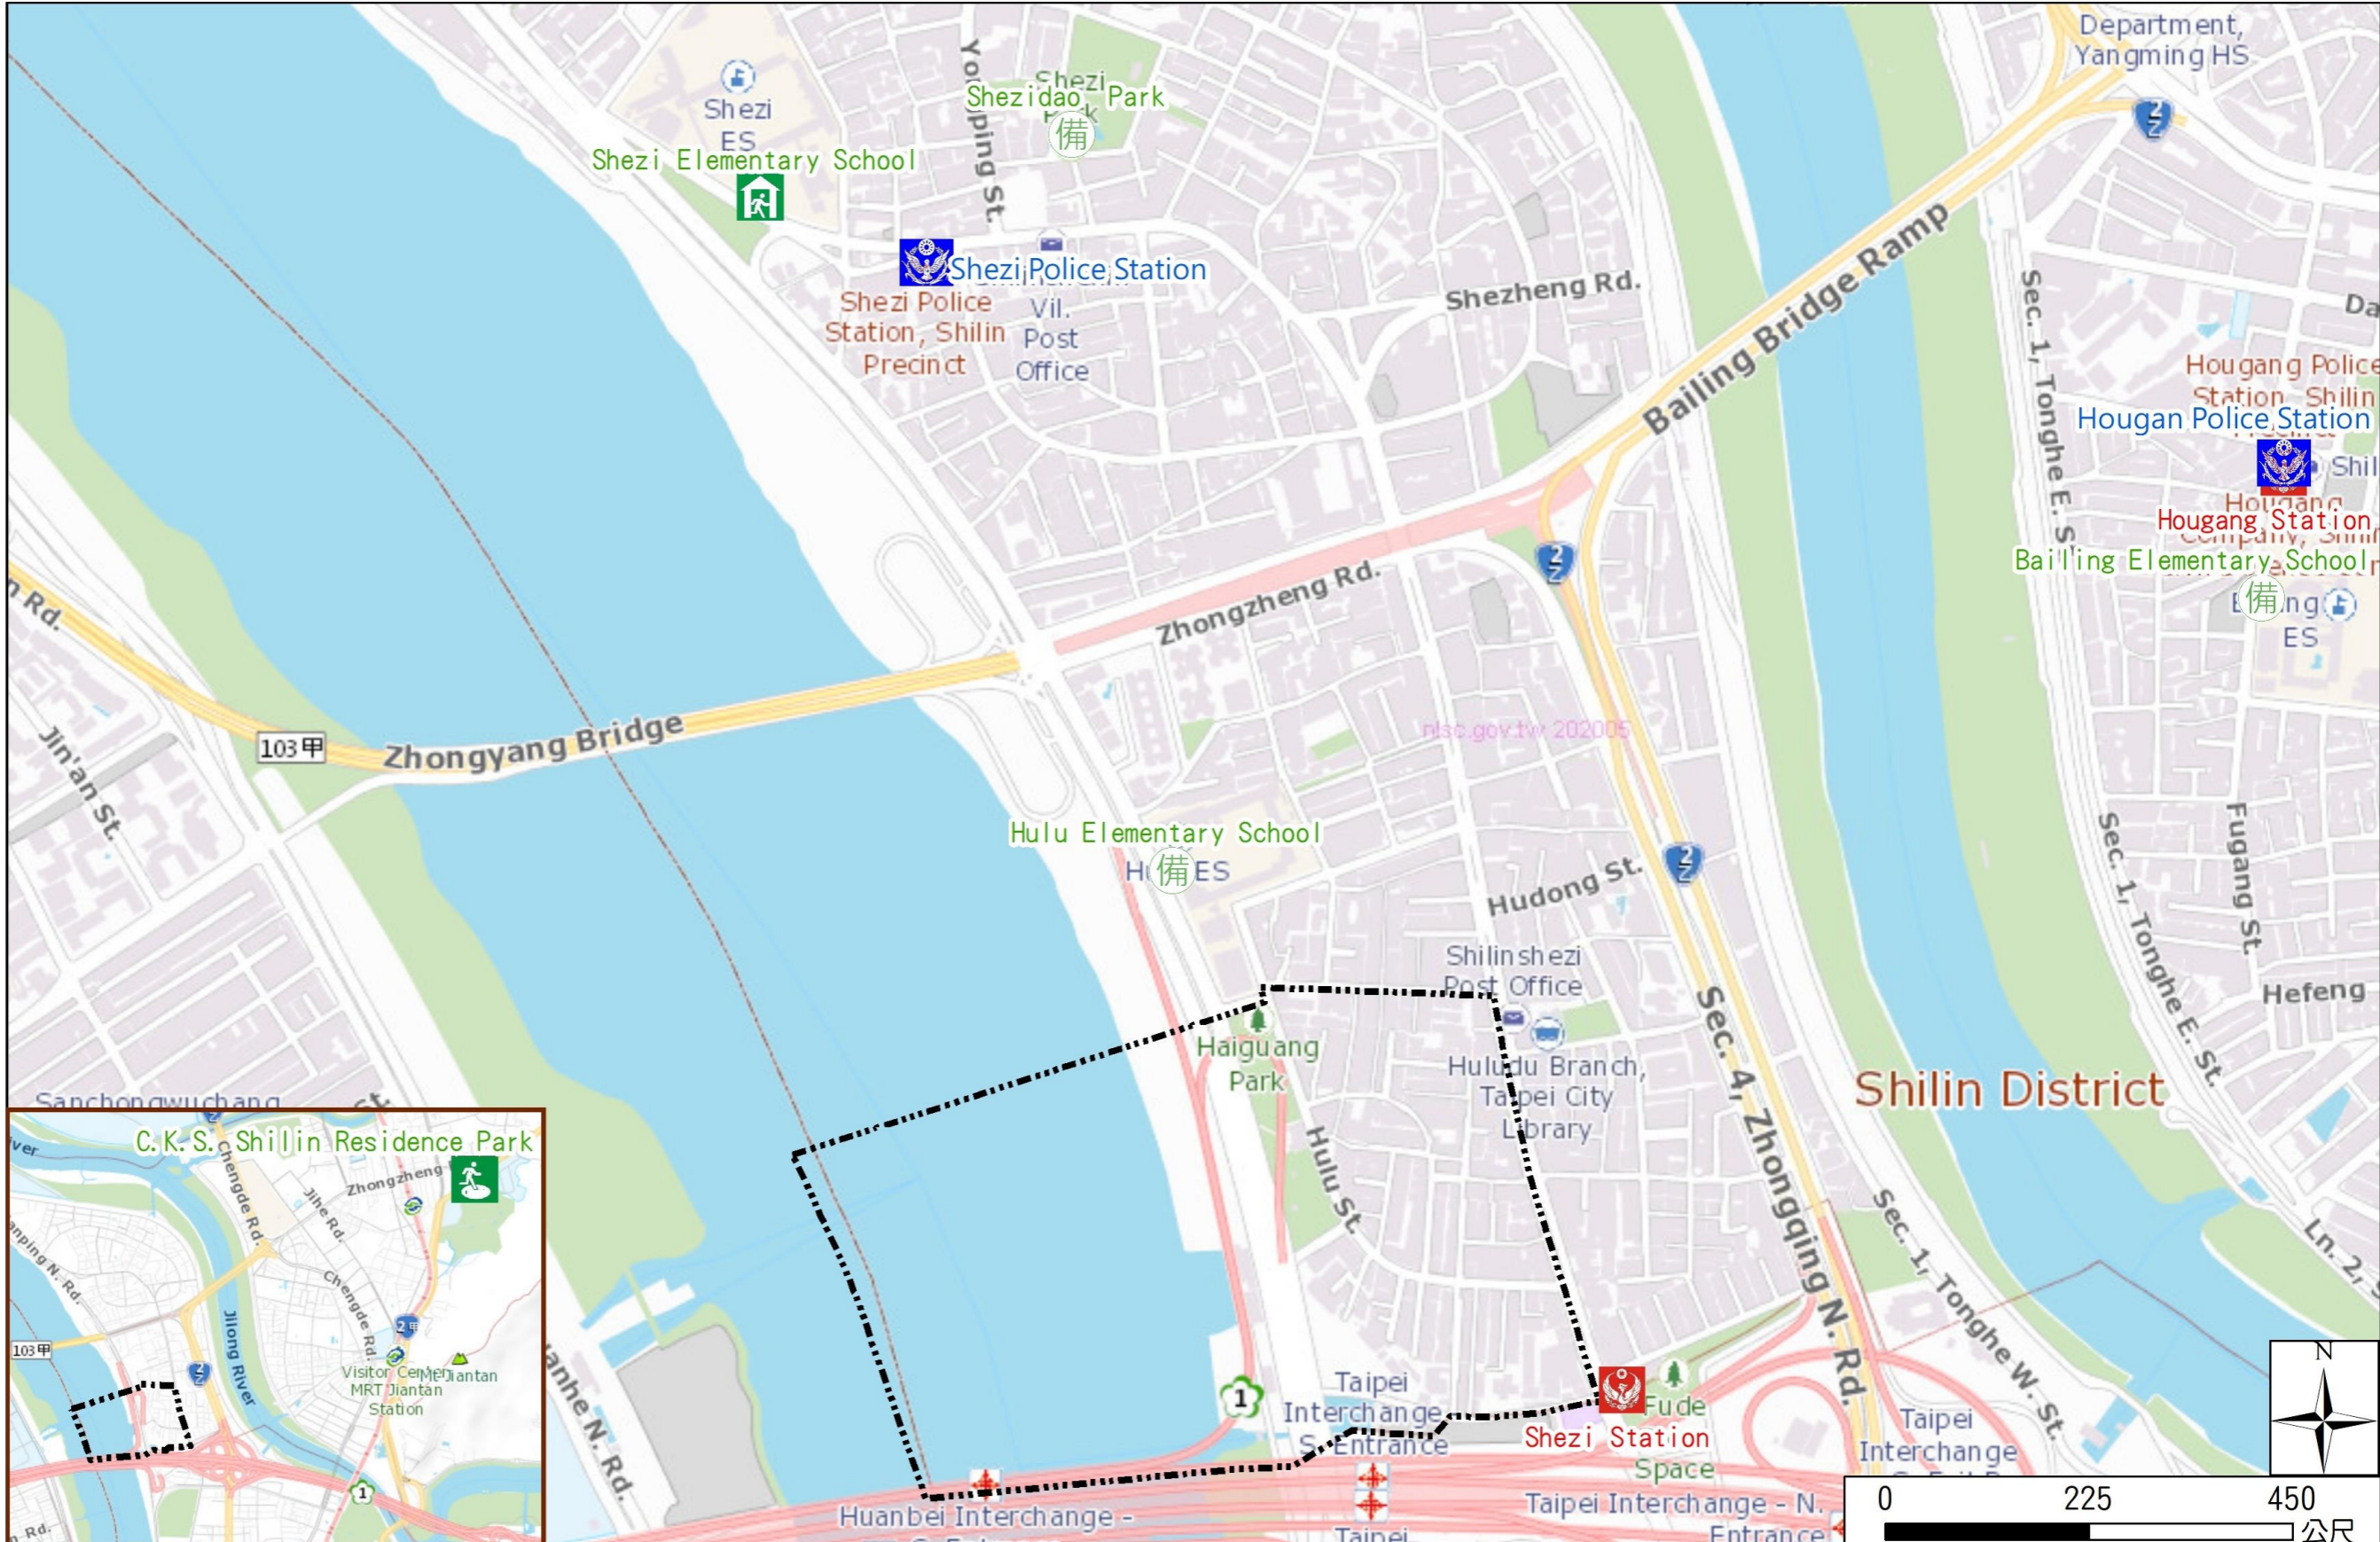

Fuguang Vil., Shilin Dist., Taipei City Evacuation Map

Emergency notification

Taipei Citizen Hotline : 1999
 Fire Department Tel. : 119
 Police Department Tel. : 110
 EOC of Shilin Dist.
 Non-emergency number : 02-28826200
 Emergency number : 02-66110119
 Officer
 Mobile : 0972-295815
 Note: Please call this District's EOC to ensure that the evacuation shelter is open

Disaster Prevention Information Website

Taipei City Disaster Prevention Information Website

Evacuation Principle

Flood: Vertical evacuation or preventive evacuation
 Earthquake :

More disaster prevention knowledge :

Taipei City Disaster Prevention Guide

Evacuation Shelter

Name	C.K.S. Shilin Residence Park Applicable to earthquake situations
Address	No. 60, Fulin Rd.
Capacity	1930
Contact number	02-28812512
Name	Shezi Elementary School (School for Priority Shelter) Applicable to flood situations
Address	No. 308, Sec. 6, Yanping N. Rd.
Capacity	160
Contact number	02-28122505#831
Name	Hulu Elementary School
Address	No. 95, Sec. 3, Huanhe N. Rd.
Capacity	88
Contact number	02-28129586#831
Name	Shezi Park
Address	No. 3, Aly. 11, Ln. 20, Yongping St.
Capacity	874
Contact number	02-28832130#115