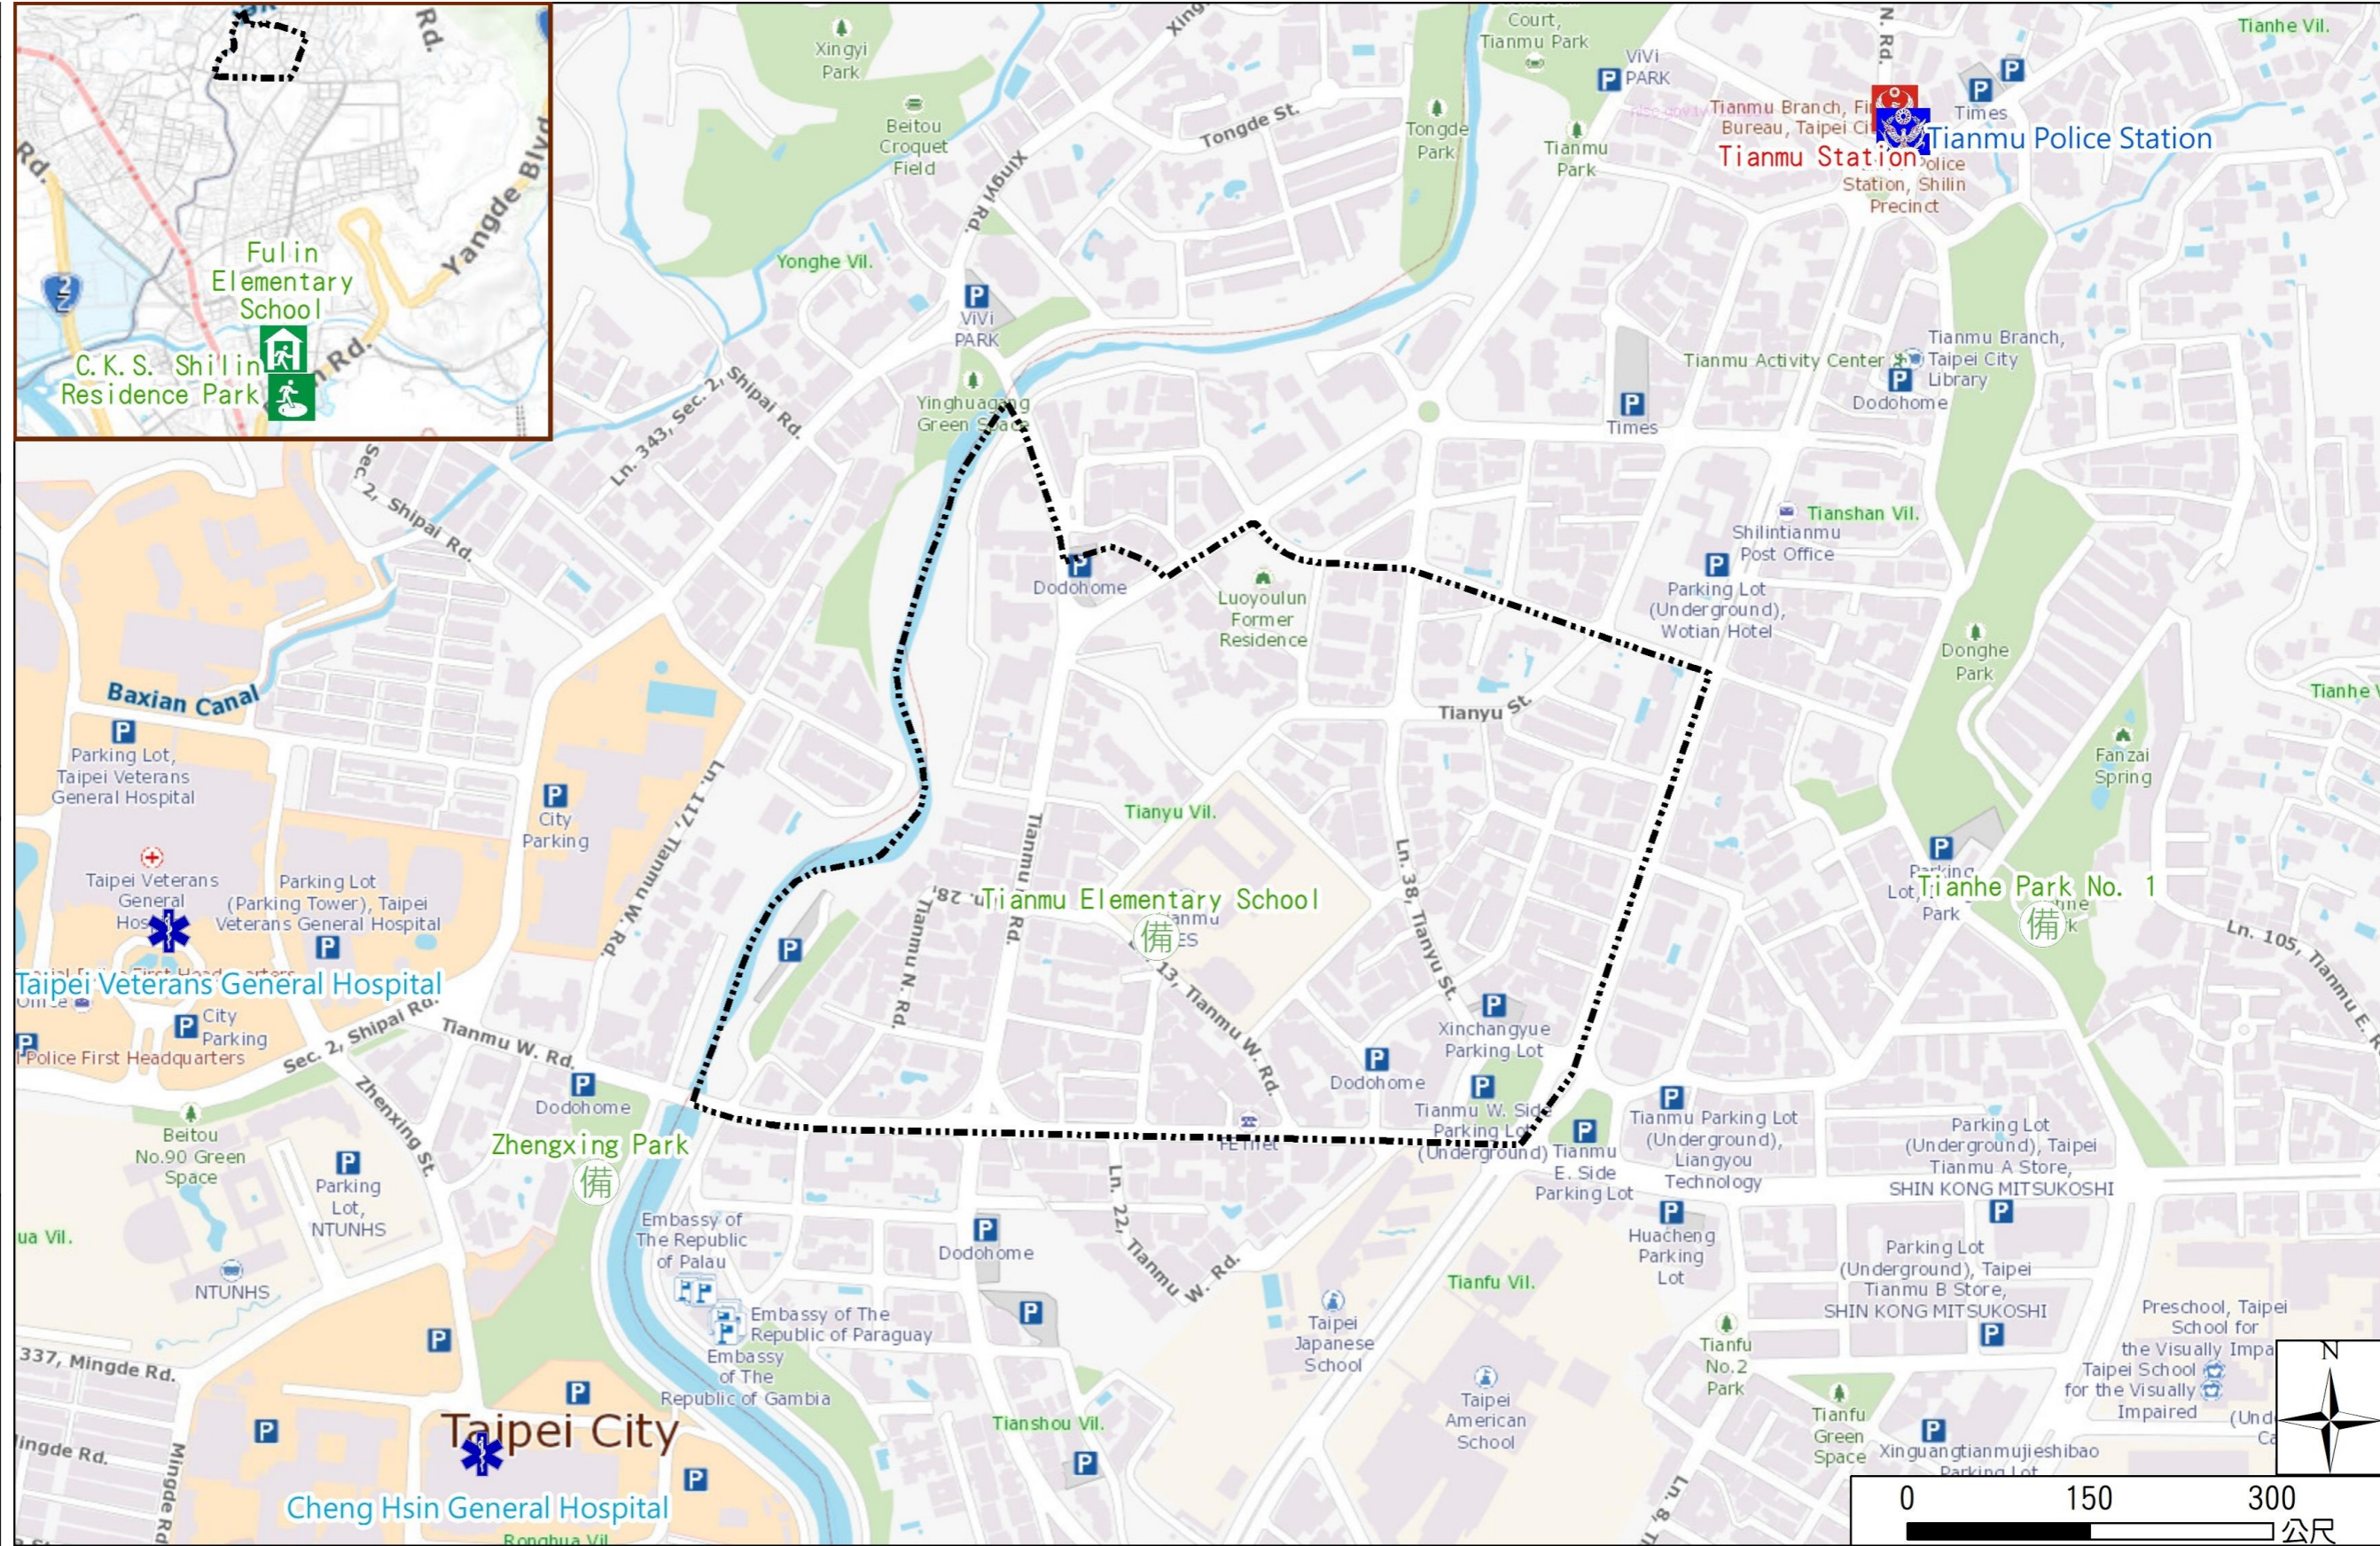

Tianyu Vil., Shilin Dist., Taipei City Evacuation Map

Emergency notification

Taipei Citizen Hotline : 1999
 Fire Department Tel. : 119
 Police Department Tel. : 110
 EOC of Shilin Dist.
 Non-emergency number : 02-28826200
 Emergency number : 02-66110119
 Officer
 Mobile : 0972-295840
 Note: Please call this District's EOC to ensure that the evacuation shelter is open

Disaster Prevention Information Website

Taipei City Disaster Prevention Information Website

Evacuation Principle

Flood: Vertical evacuation or preventive evacuation
 Earthquake :

More disaster prevention knowledge :
 Taipei City Disaster Prevention Guide

Evacuation Shelter

Name	C.K.S. Shilin Residence Park Applicable to earthquake situations
Address	No. 60, Fulin Rd.
Capacity	1930
Contact number	02-28812512
Name	Fulin Elementary School (School for Priority Shelter) Applicable to earthquake situations and flood situations
Address	No. 75, Fuzhi Rd.
Capacity	168
Contact number	02-28316293#204
Name	Tianmu Elementary School
Address	No.12, Tianyu St.
Capacity	323
Contact number	02-28723336#9501
Name	Tianhe Park No. 1
Address	Ln. 69, Tianmu E. Rd.
Capacity	1296
Contact number	02-28832130#115

Legend 圖例	里界 Village Boundary	避難收容處所 Evacuation Shelter	防救災單位 Disaster Rescue Resources	重要地標 Landmark
	里界 Village Boundary	 室內避難收容處所(優先安置學校) Indoor Evacuation Shelter (School for Priority Shelter)	 警察單位 Police Department	 重要地標 Landmark
	山坡地老舊聚落 Hillside Communities	 室外避難收容處所(防災公園) Outdoor Evacuation Shelter (Disaster Prevention Park)	 消防單位 Fire Department	
	土石流潛勢溪流 Potential Debris Flow Hazard Torrent	 避難收容處所(備用) Evacuation Shelter (Backup)	 急救責任醫院 Designated Hospital (Emergency Medical Treatment)	
			 直升機起降場 Helipad	