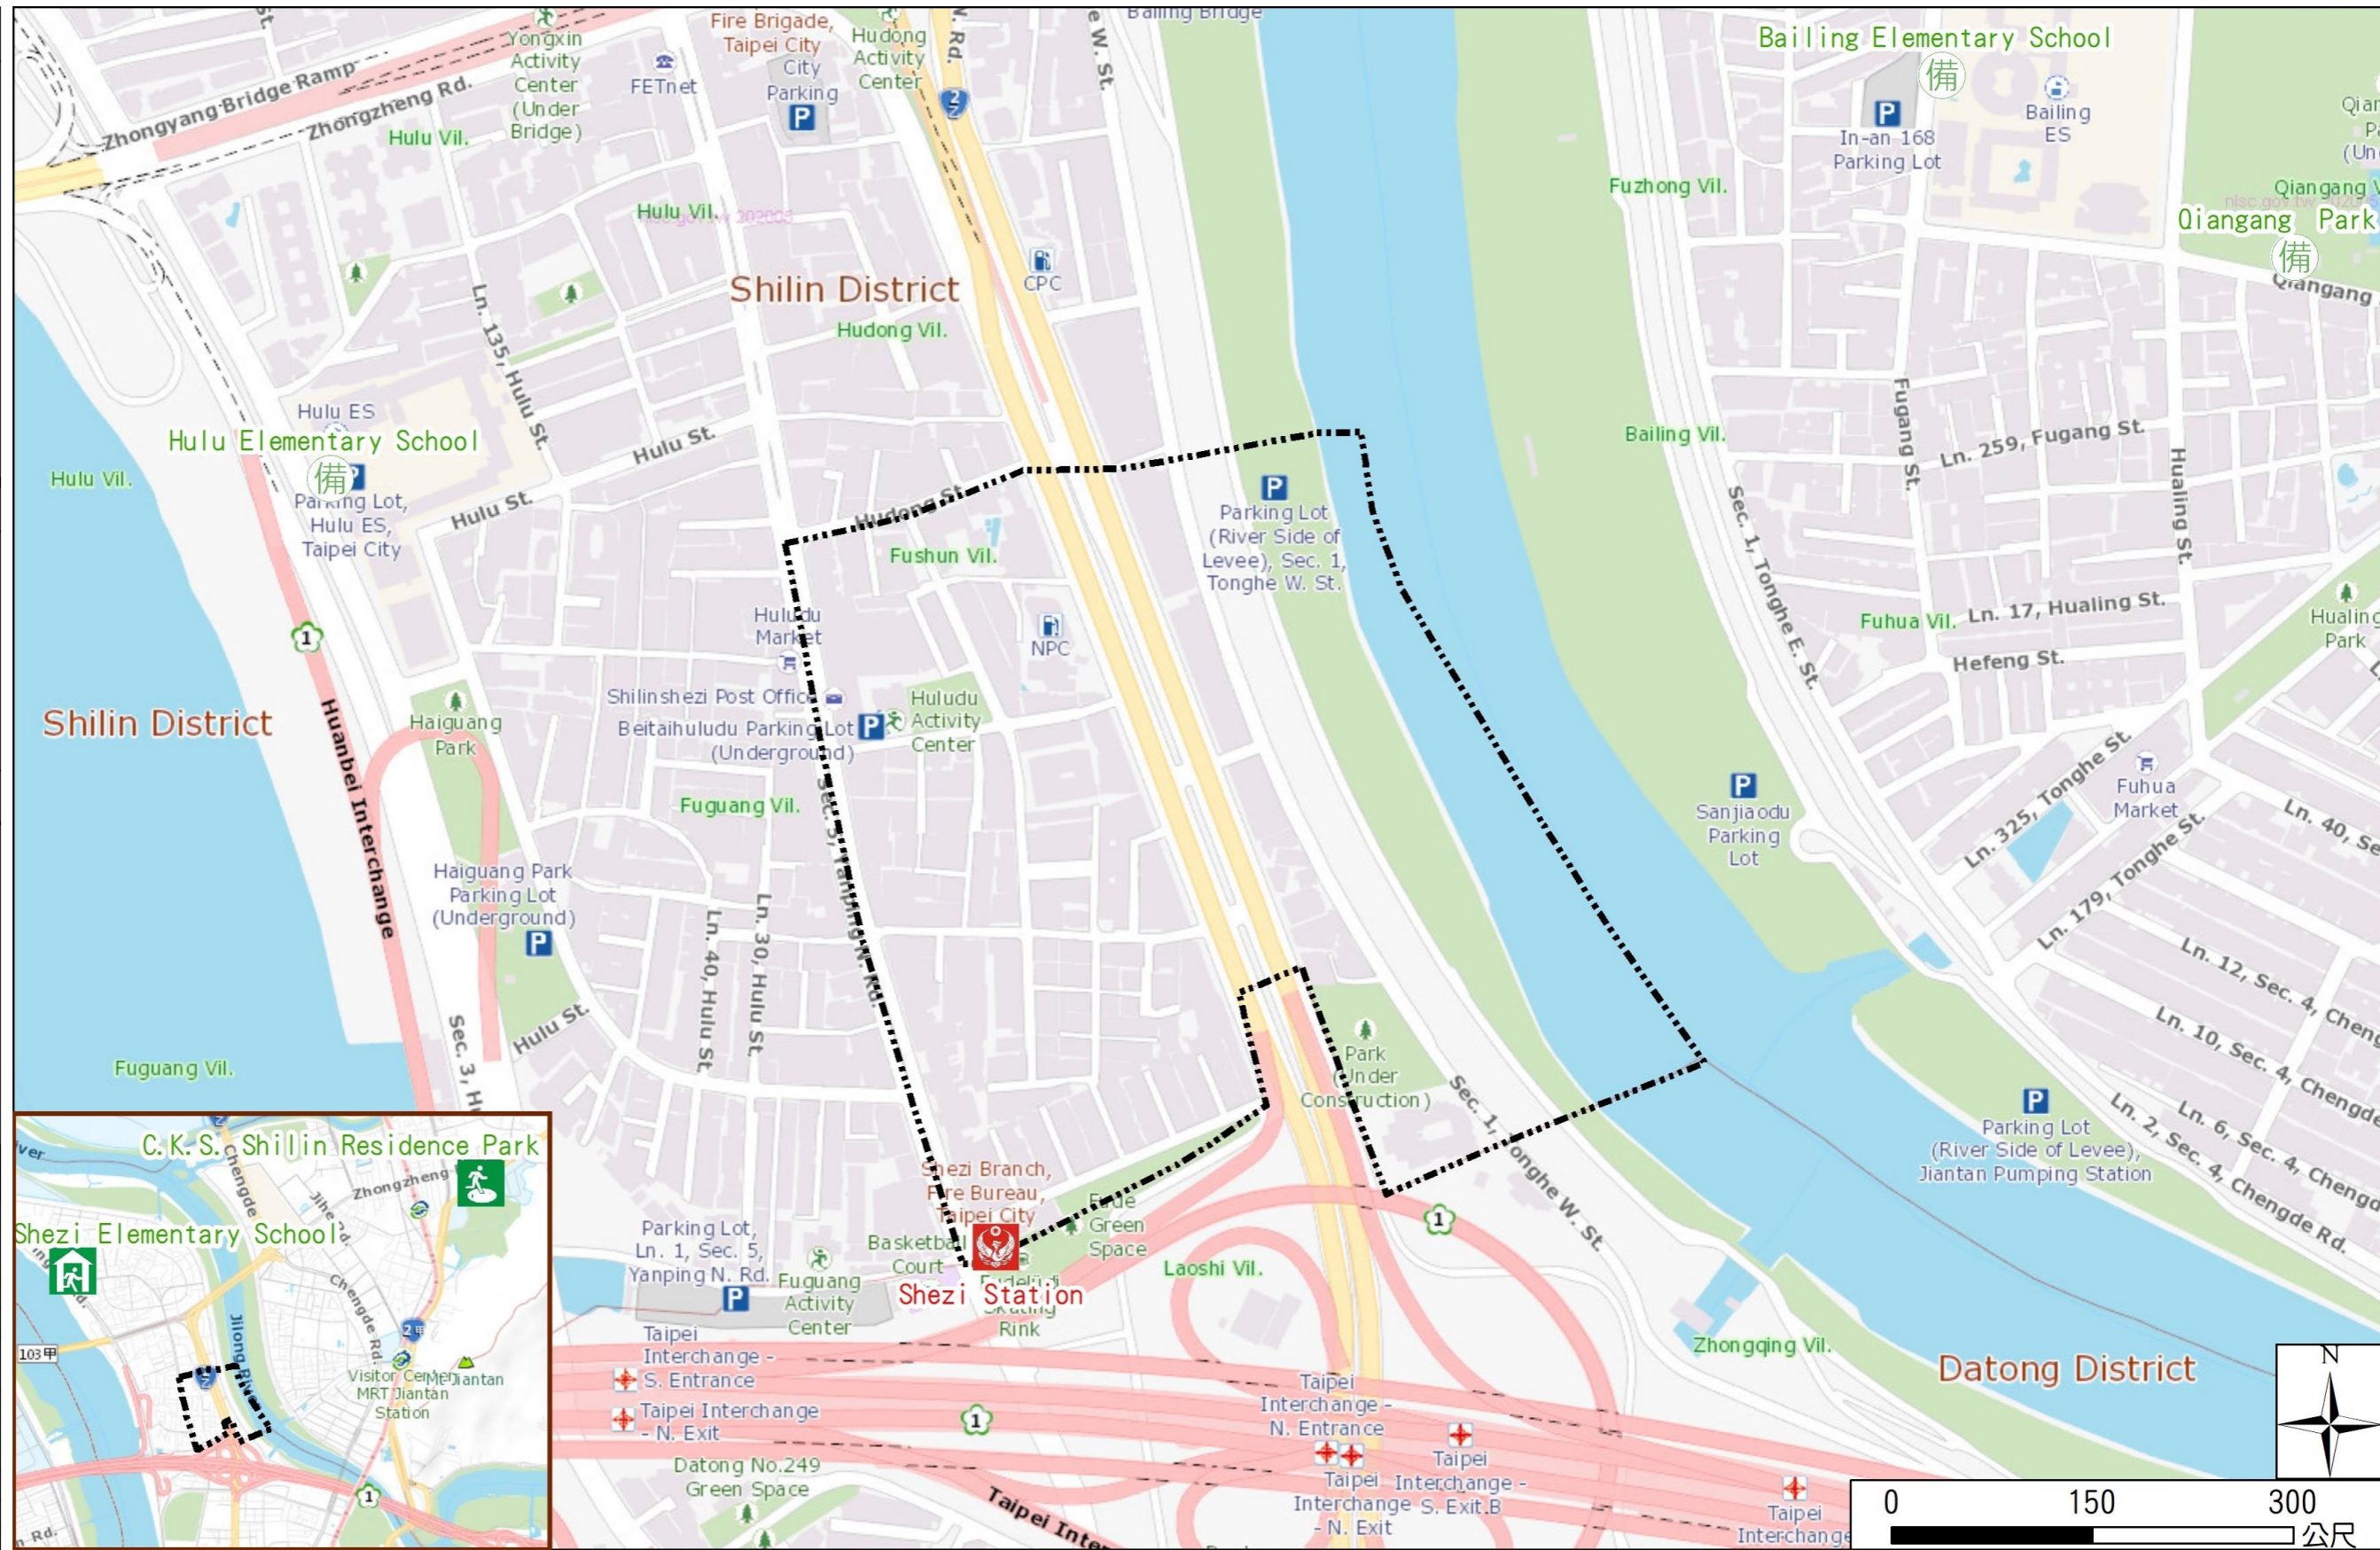

Fushun Vil., Shilin Dist., Taipei City Evacuation Map

Emergency notification

Taipei Citizen Hotline : 1999
Fire Department Tel. : 119
Police Department Tel. : 110
EOC of Shilin Dist.
Non-emergency number : 02-28826200
Emergency number : 02-66110119
Officer
Mobile : 0972-295814
Note: Please call this District's EOC to ensure that the evacuation shelter is open

Disaster Prevention Information Website

Taipei City Disaster Prevention Information Website

Evacuation Principle

Flood: Vertical evacuation or preventive evacuation
Earthquake :

More disaster prevention knowledge :
Taipei City Disaster Prevention Guide

Evacuation Shelter

Name	C.K.S. Shilin Residence Park Applicable to earthquake situations
Address	No. 60, Fulin Rd.
Capacity	1930
Contact number	02-28812512
Name	Shezi Elementary School (School for Priority Shelter) Applicable to flood situations
Address	No. 308, Sec. 6, Yanping N. Rd.
Capacity	160
Contact number	02-28122505#831
Name	Hulu Elementary School
Address	No. 95, Sec. 3, Huanhe N. Rd.
Capacity	88
Contact number	02-28129586#831
Name	Shezidao Park
Address	No. 3, Aly. 11, Ln. 20, Yongping St.
Capacity	874
Contact number	02-28832130#115

Legend 圖例	里界 Village Boundary	避難收容處所 Evacuation Shelter	防救災單位 Disaster Rescue Resources	重要地標 Landmark
	 里界 Village Boundary	 室內避難收容處所(優先安置學校) Indoor Evacuation Shelter (School for Priority Shelter)	 警察單位 Police Department	 直升機起降場 Helipad
		 室外避難收容處所(防災公園) Outdoor Evacuation Shelter (Disaster Prevention Park)	 消防單位 Fire Department	 重要地標 Landmark
		 避難收容處所(備用) Evacuation Shelter (Backup)	 急救責任醫院 Designated Hospital (Emergency Medical Treatment)