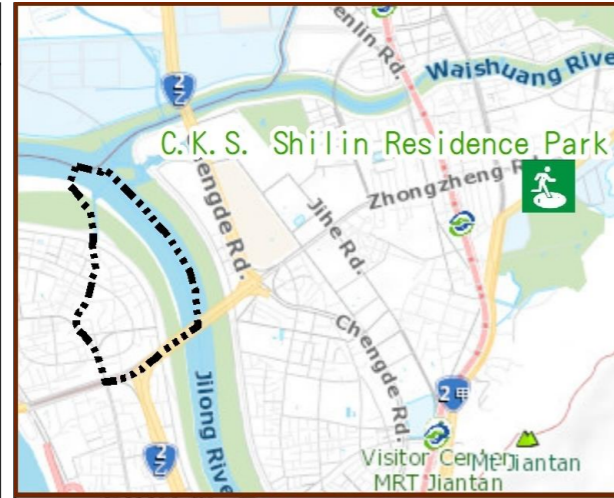

Evacuation Shelter

Name	C.K.S. Shilin Residence Park Applicable to earthquake situations
Address	No. 60, Fulin Rd.
Capacity	1930
Contact number	02-28812512
Name	Shezi Elementary School (School for Priority Shelter) Applicable to flood situations
Address	No. 308, Sec. 6, Yanping N. Rd.
Capacity	160
Contact number	02-28122505#831
Name	Shezi Park
Address	No. 3, Aly. 11, Ln. 20, Yongping St.
Capacity	874
Contact number	02-28832130#115
Name	Yangming High School
Address	No.510, Zhongzheng Rd.
Capacity	110
Contact number	02-28316675#140