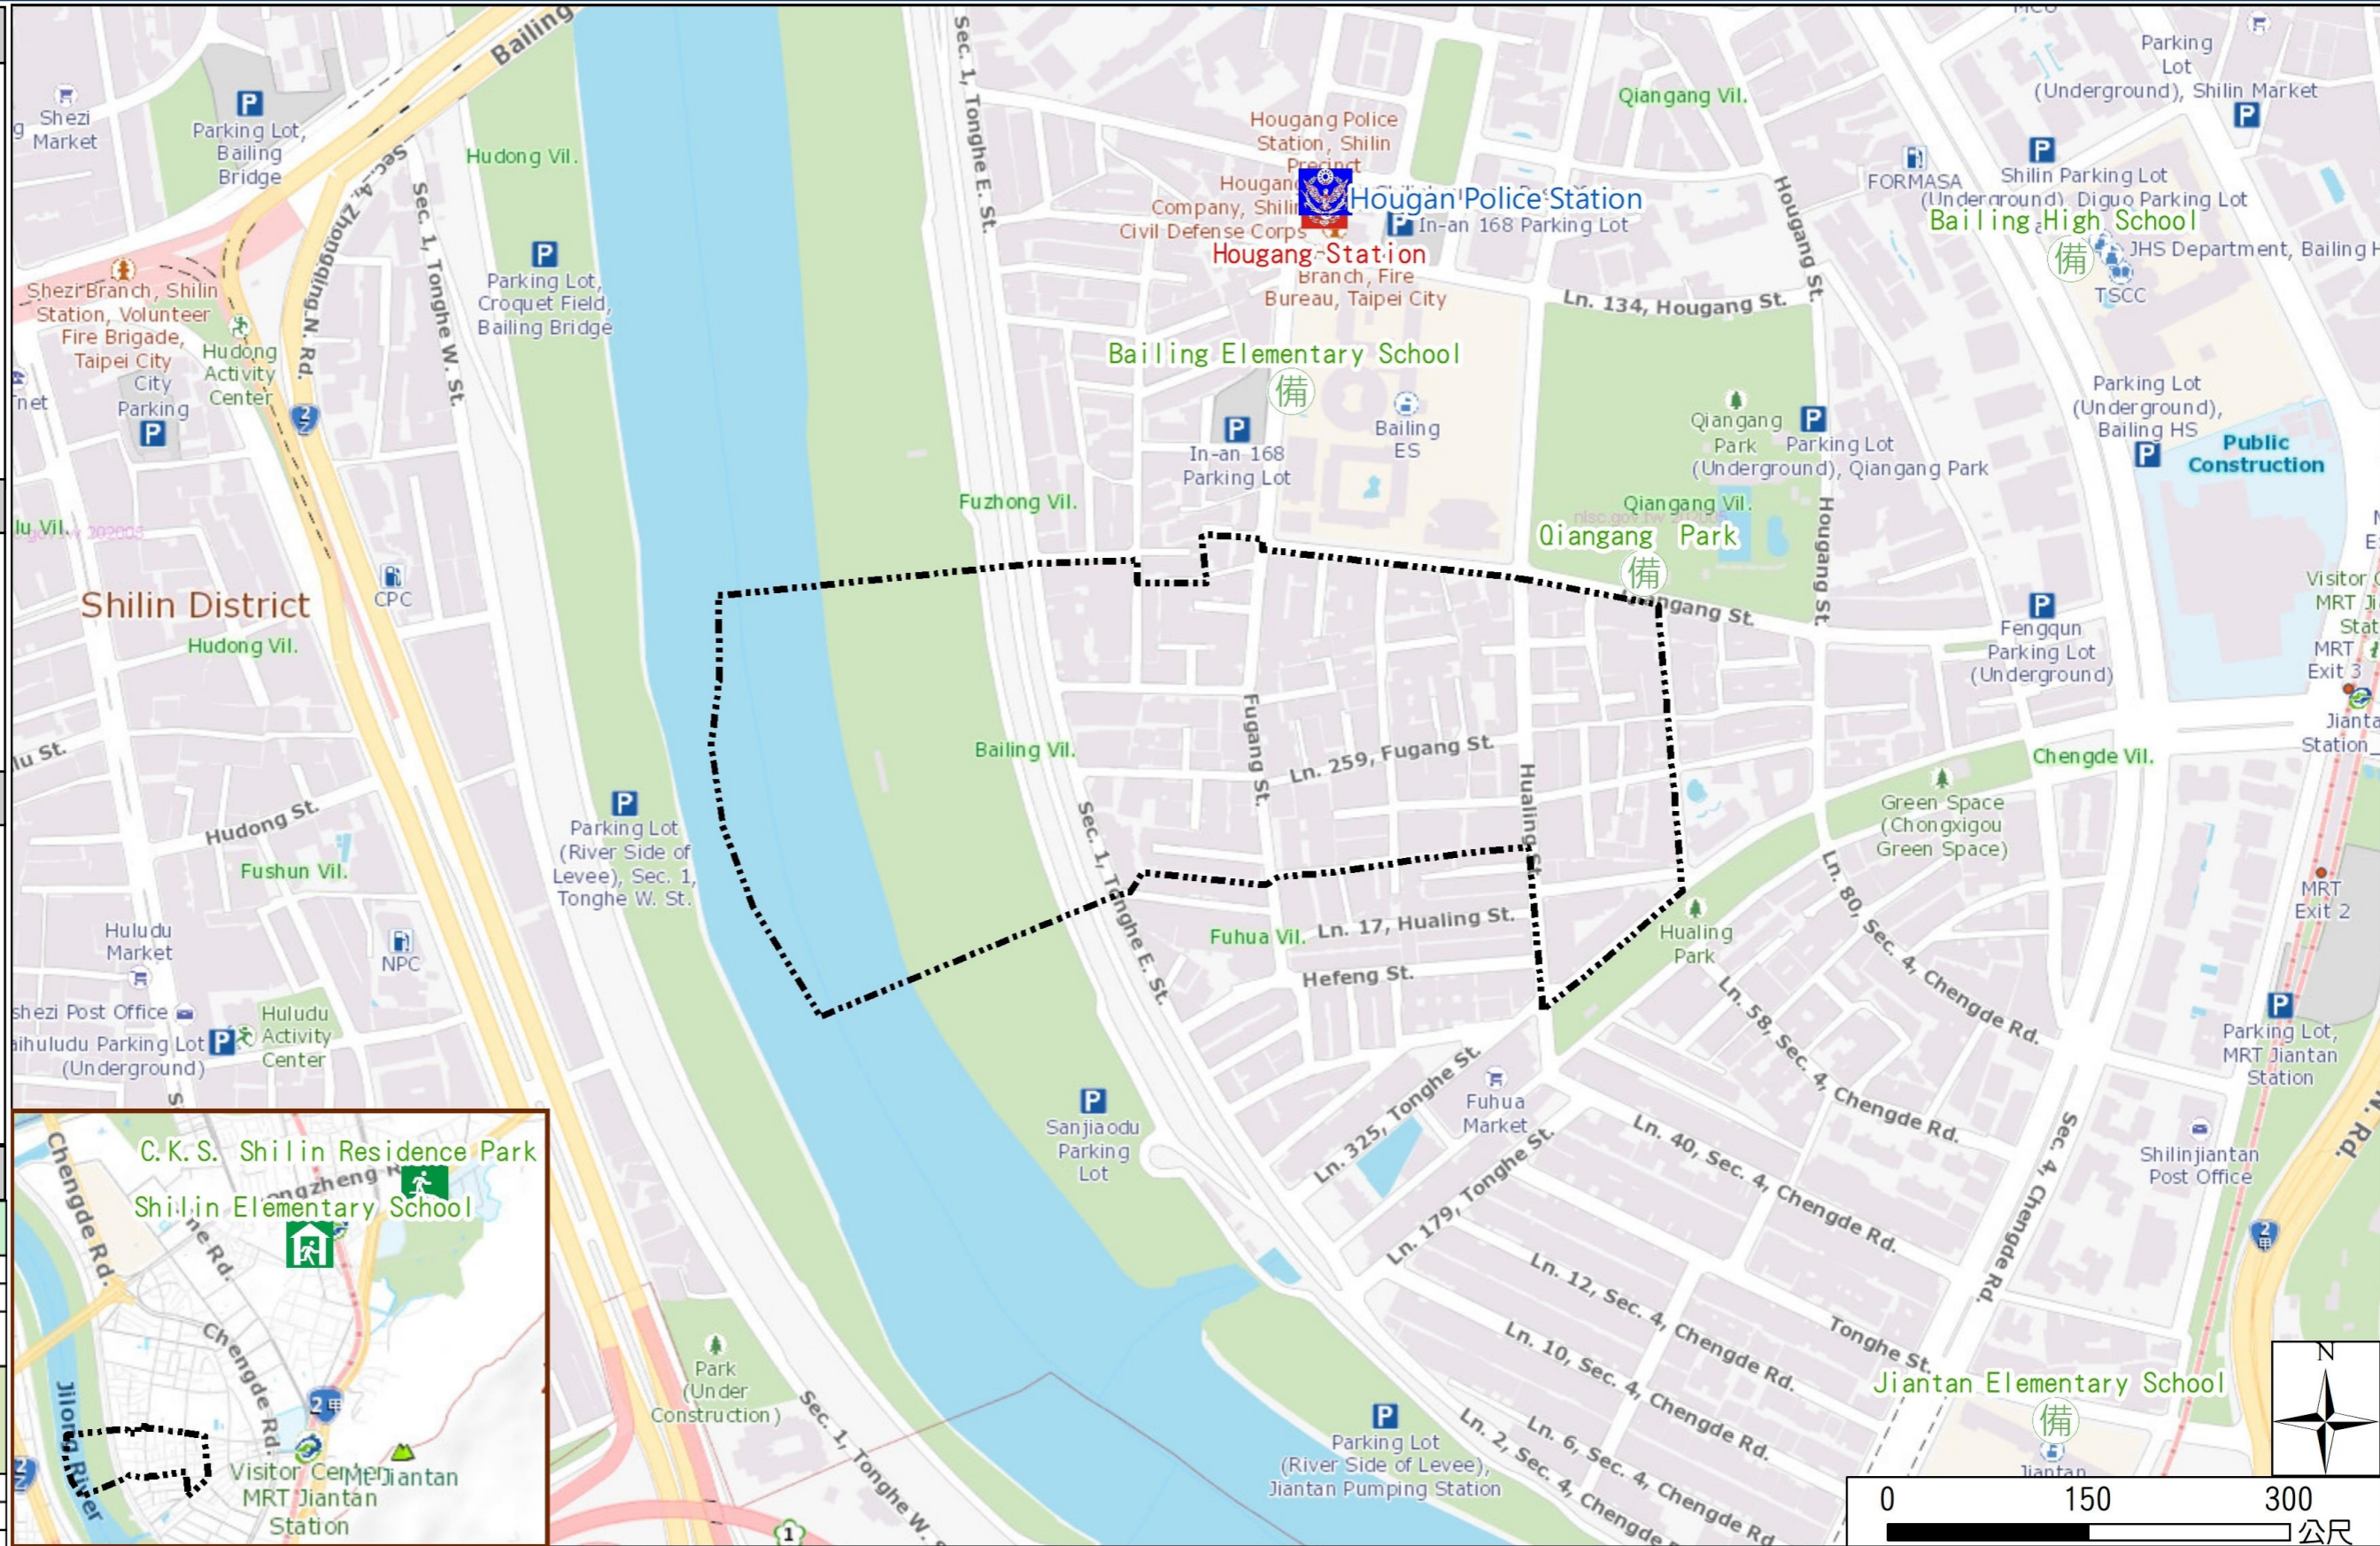

Bailing Vil., Shilin Dist., Taipei City Evacuation Map

Emergency notification

Taipei Citizen Hotline : 1999
Fire Department Tel. : 119
Police Department Tel. : 110
EOC of Shilin Dist.
Non-emergency number : 02-28826200
Emergency number : 02-66110119
Officer
Mobile : 0972-295810
Note: Please call this District's EOC to ensure that the evacuation shelter is open

Disaster Prevention Information Website

Taipei City Disaster Prevention Information Website

Evacuation Principle

Flood: Vertical evacuation or preventive evacuation
Earthquake :

More disaster prevention knowledge :
Taipei City Disaster Prevention Guide

Evacuation Shelter

Name	C.K.S. Shilin Residence Park Applicable to earthquake situations
Address	No. 60, Fulin Rd.
Capacity	1930
Contact number	02-28812512
Name	Shilin Elementary School (School for Priority Shelter) Applicable to earthquake situations and debris flow situations
Address	No. 165, Dadong Rd.
Capacity	219
Contact number	02-28812231#231
Name	Bailing Elementary School
Address	No. 205, Fugang St.
Capacity	342
Contact number	2881-7683#850
Name	Bailing High School
Address	No.177,Sec.4.Chengde.RD.,
Capacity	300
Contact number	02-28831568#302

Legend 圖例	里界 Village Boundary	避難收容處所 Evacuation Shelter	防救災單位 Disaster Rescue Resources	重要地標 Landmark	
	里界 Village Boundary	室內避難收容處所(優先安置學校) Indoor Evacuation Shelter (School for Priority Shelter) 室外避難收容處所(防災公園) Outdoor Evacuation Shelter (Disaster Prevention Park) 避難收容處所(備用) Evacuation Shelter (Backup)	警察單位 Police Department 消防單位 Fire Department 急救責任醫院 Designated Hospital (Emergency Medical Treatment)	直升機起降場 Helipad	重要地標 Landmark