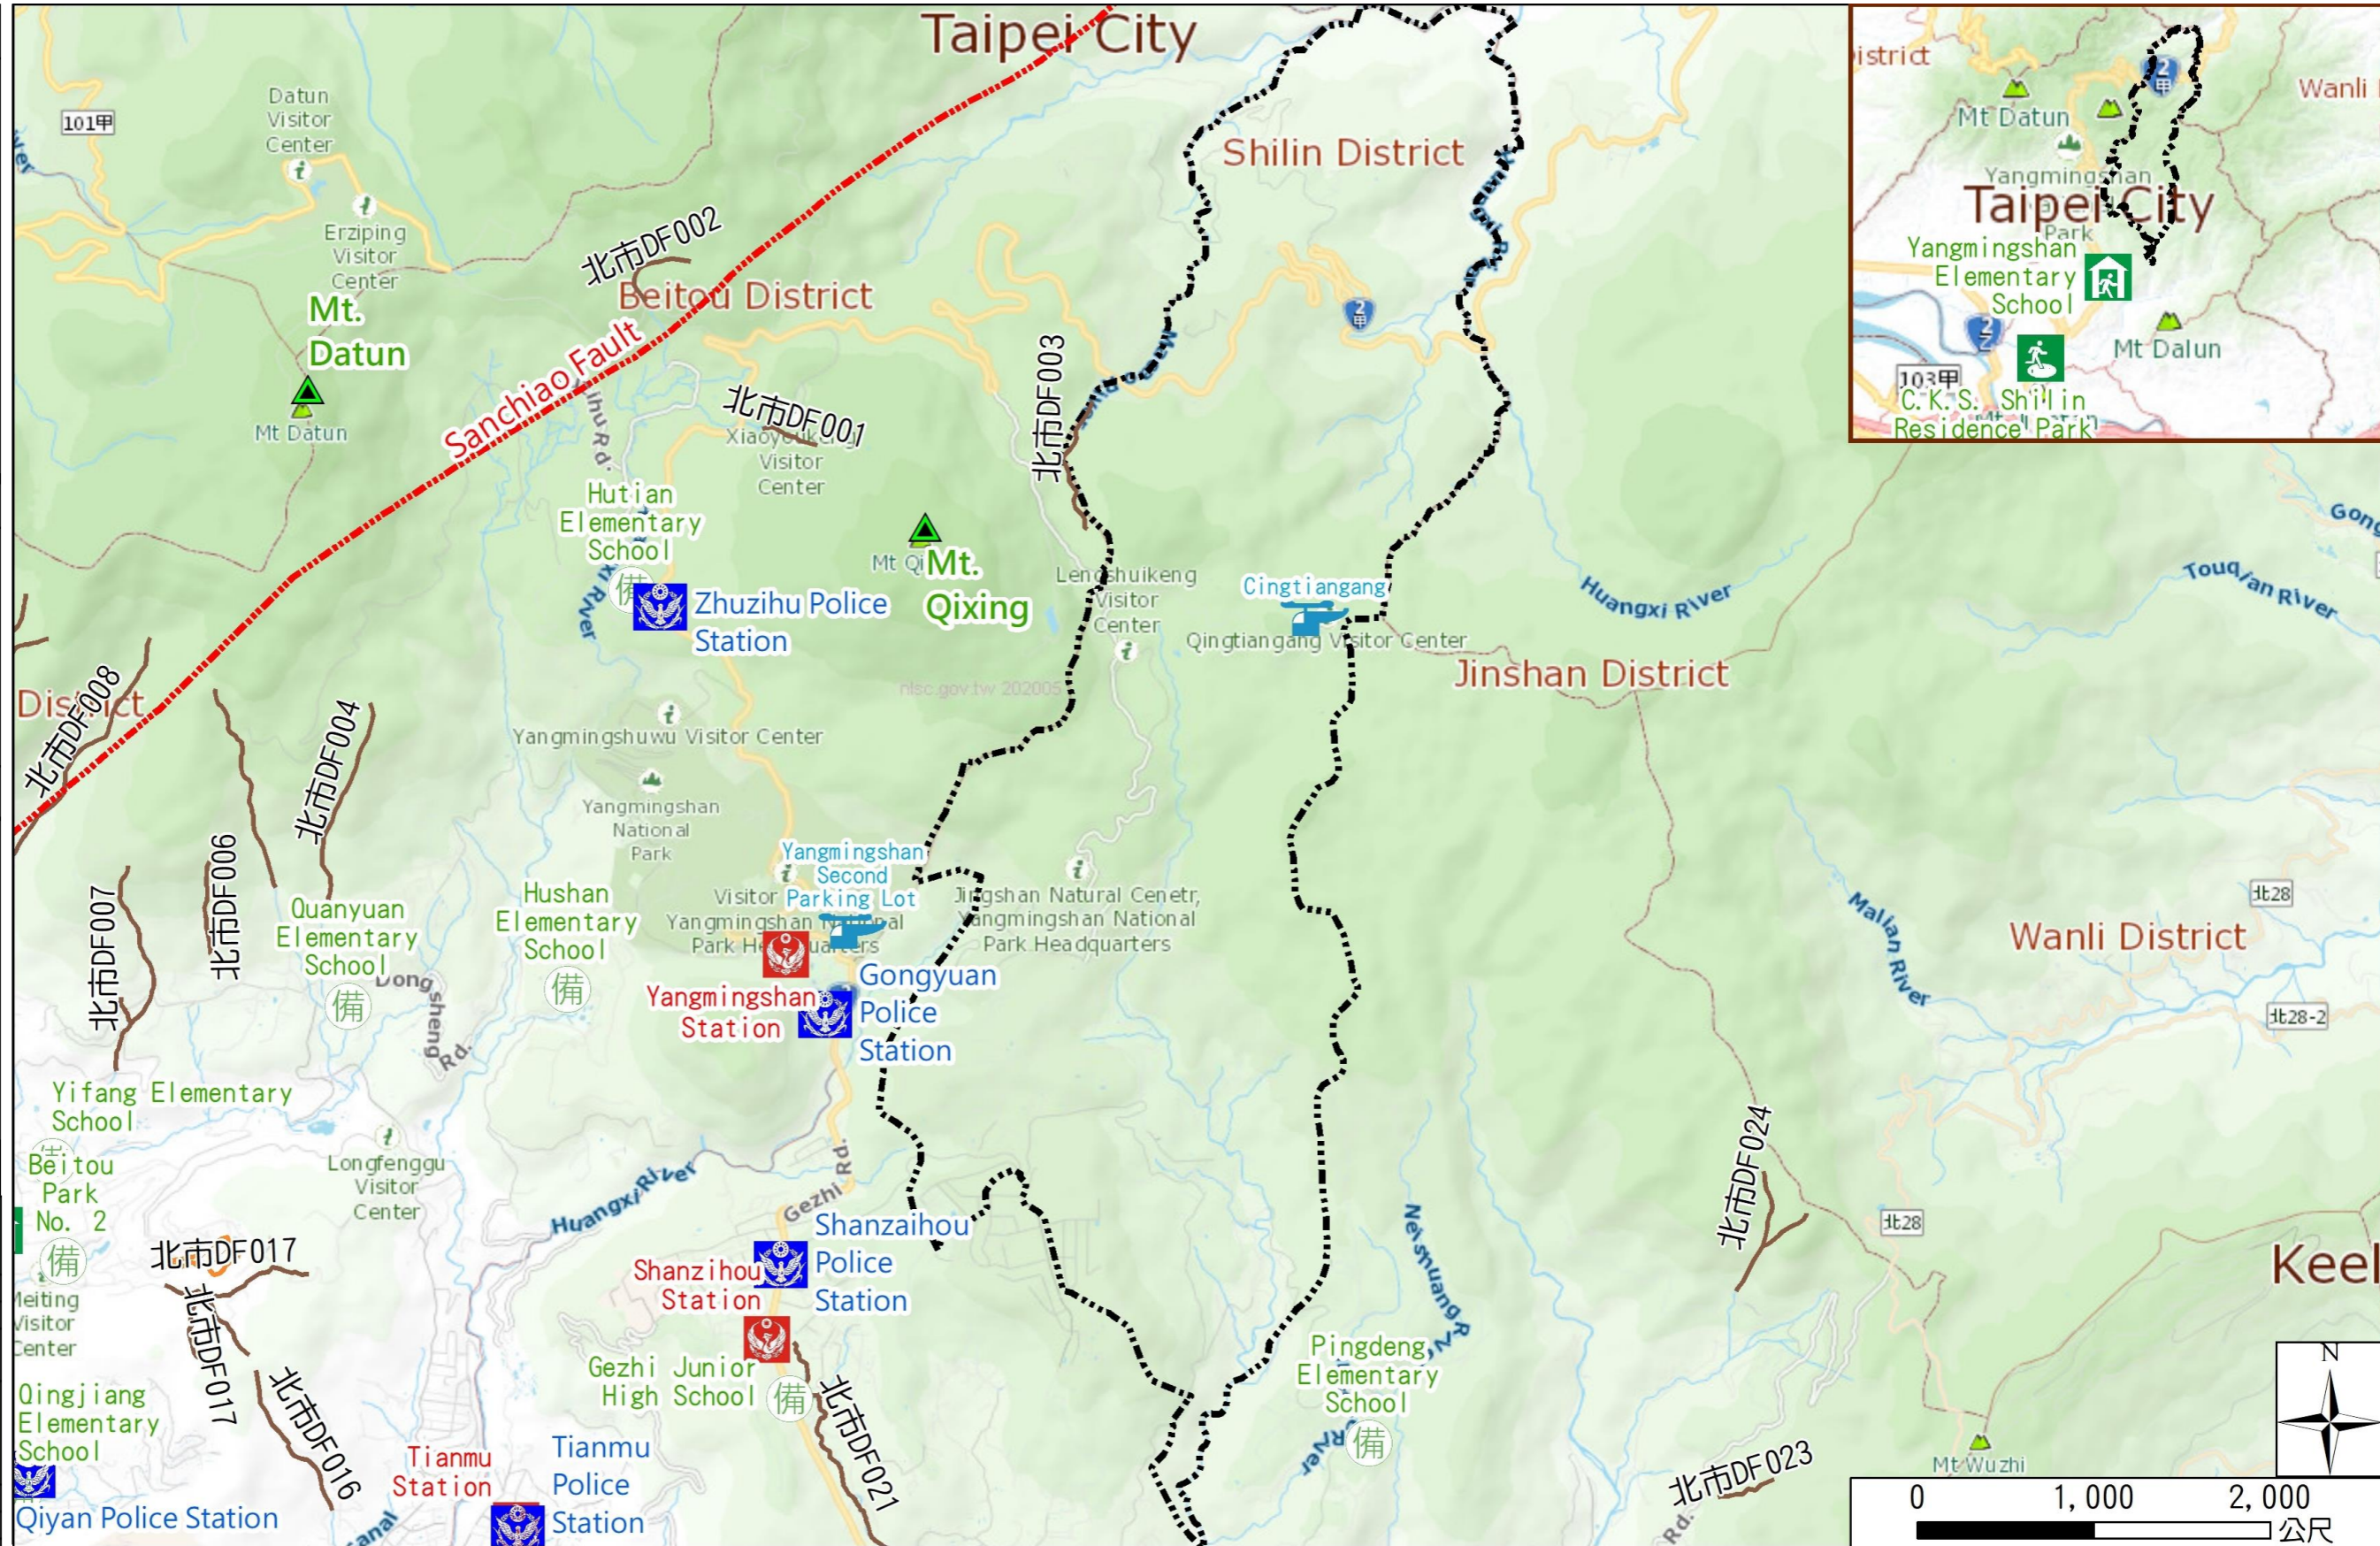

Jingshan Vil., Shilin Dist., Taipei City Evacuation Map

Emergency notification

Taipei Citizen Hotline : 1999
 Fire Department Tel. : 119
 Police Department Tel. : 110
 EOC of Shilin Dist.
 Non-emergency number :
 02-28826200
 Emergency number :
 02-66110119
 Officer
 Mobile : 0972-295846
 Note: Please call this District's
 EOC to ensure that the evacuation
 shelter is open

Disaster Prevention Information Website

Taipei City Disaster Prevention Information Website

Evacuation Principle

Flood: Vertical evacuation or preventive evacuation
 Earthquake :

More disaster prevention knowledge :
 Taipei City Disaster Prevention Guide

Evacuation Shelter

Name	C.K.S. Shilin Residence Park Applicable to earthquake situations
Address	No. 60, Fulin Rd.
Capacity	1930
Contact number	02-28812512
Name	Yangmingshan Elementary School (School for Priority Shelter) Applicable to debris flow situations
Address	No.61, Sec. 3, Yangde Blvd
Capacity	50
Contact number	02-28616366#131
Name	Gezhi Junior High School
Address	No. 75, Sec. 4, Yangde Blvd
Capacity	73
Contact number	02-28610079#107
Name	Pingdeng Elementary School
Address	No. 101, Pingjing St.
Capacity	30
Contact number	02-28610503#23