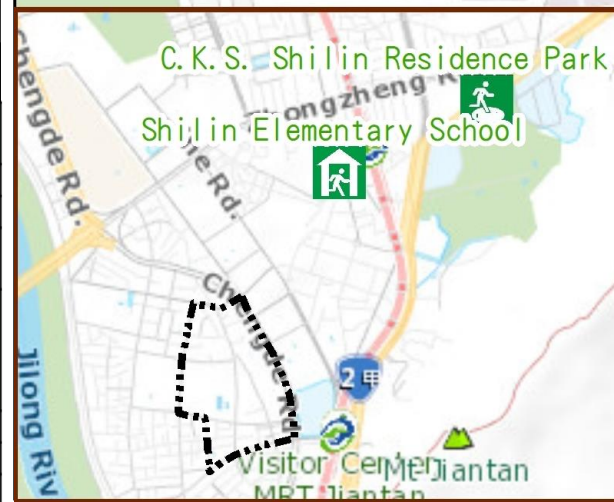

Qiangang Vil., Shilin Dist., Taipei City Evacuation Map

Emergency notification

Taipei Citizen Hotline : 1999
Fire Department Tel. : 119
Police Department Tel. : 110
EOC of Shilin Dist.
Non-emergency number : 02-28826200
Emergency number : 02-66110119
Officer
Mobile : 0972-295809
Note: Please call this District's EOC to ensure that the evacuation shelter is open

Disaster Prevention Information Website

Taipei City Disaster Prevention Information Website

Evacuation Principle

Flood: Vertical evacuation or preventive evacuation
Earthquake :

More disaster prevention knowledge :
Taipei City Disaster Prevention Guide

Evacuation Shelter

Name	C.K.S. Shilin Residence Park Applicable to earthquake situations
Address	No. 60, Fulin Rd.
Capacity	1930
Contact number	02-28812512
Name	Shilin Elementary School (School for Priority Shelter) Applicable to earthquake situations and debris flow situations
Address	No. 165, Dadong Rd.
Capacity	219
Contact number	02-28812231#231
Name	Bailing Elementary School
Address	No. 205, Fugang St.
Capacity	342
Contact number	2881-7683#850
Name	Bailing High School
Address	No.177,Sec.4.Chengde.RD.,
Capacity	300
Contact number	02-28831568#302

Legend 圖例	里界 Village Boundary	避難收容處所 Evacuation Shelter	防救災單位 Disaster Rescue Resources	重要地標 Landmark
	里界 Village Boundary	室內避難收容處所(優先安置學校) Indoor Evacuation Shelter (School for Priority Shelter)	警察單位 Police Department	重要地標 Landmark
		室外避難收容處所(防災公園) Outdoor Evacuation Shelter (Disaster Prevention Park)	消防單位 Fire Department	
		避難收容處所(備用) Evacuation Shelter (Backup)	急救責任醫院 Designated Hospital (Emergency Medical Treatment)	
			直升機起降場 Helipad