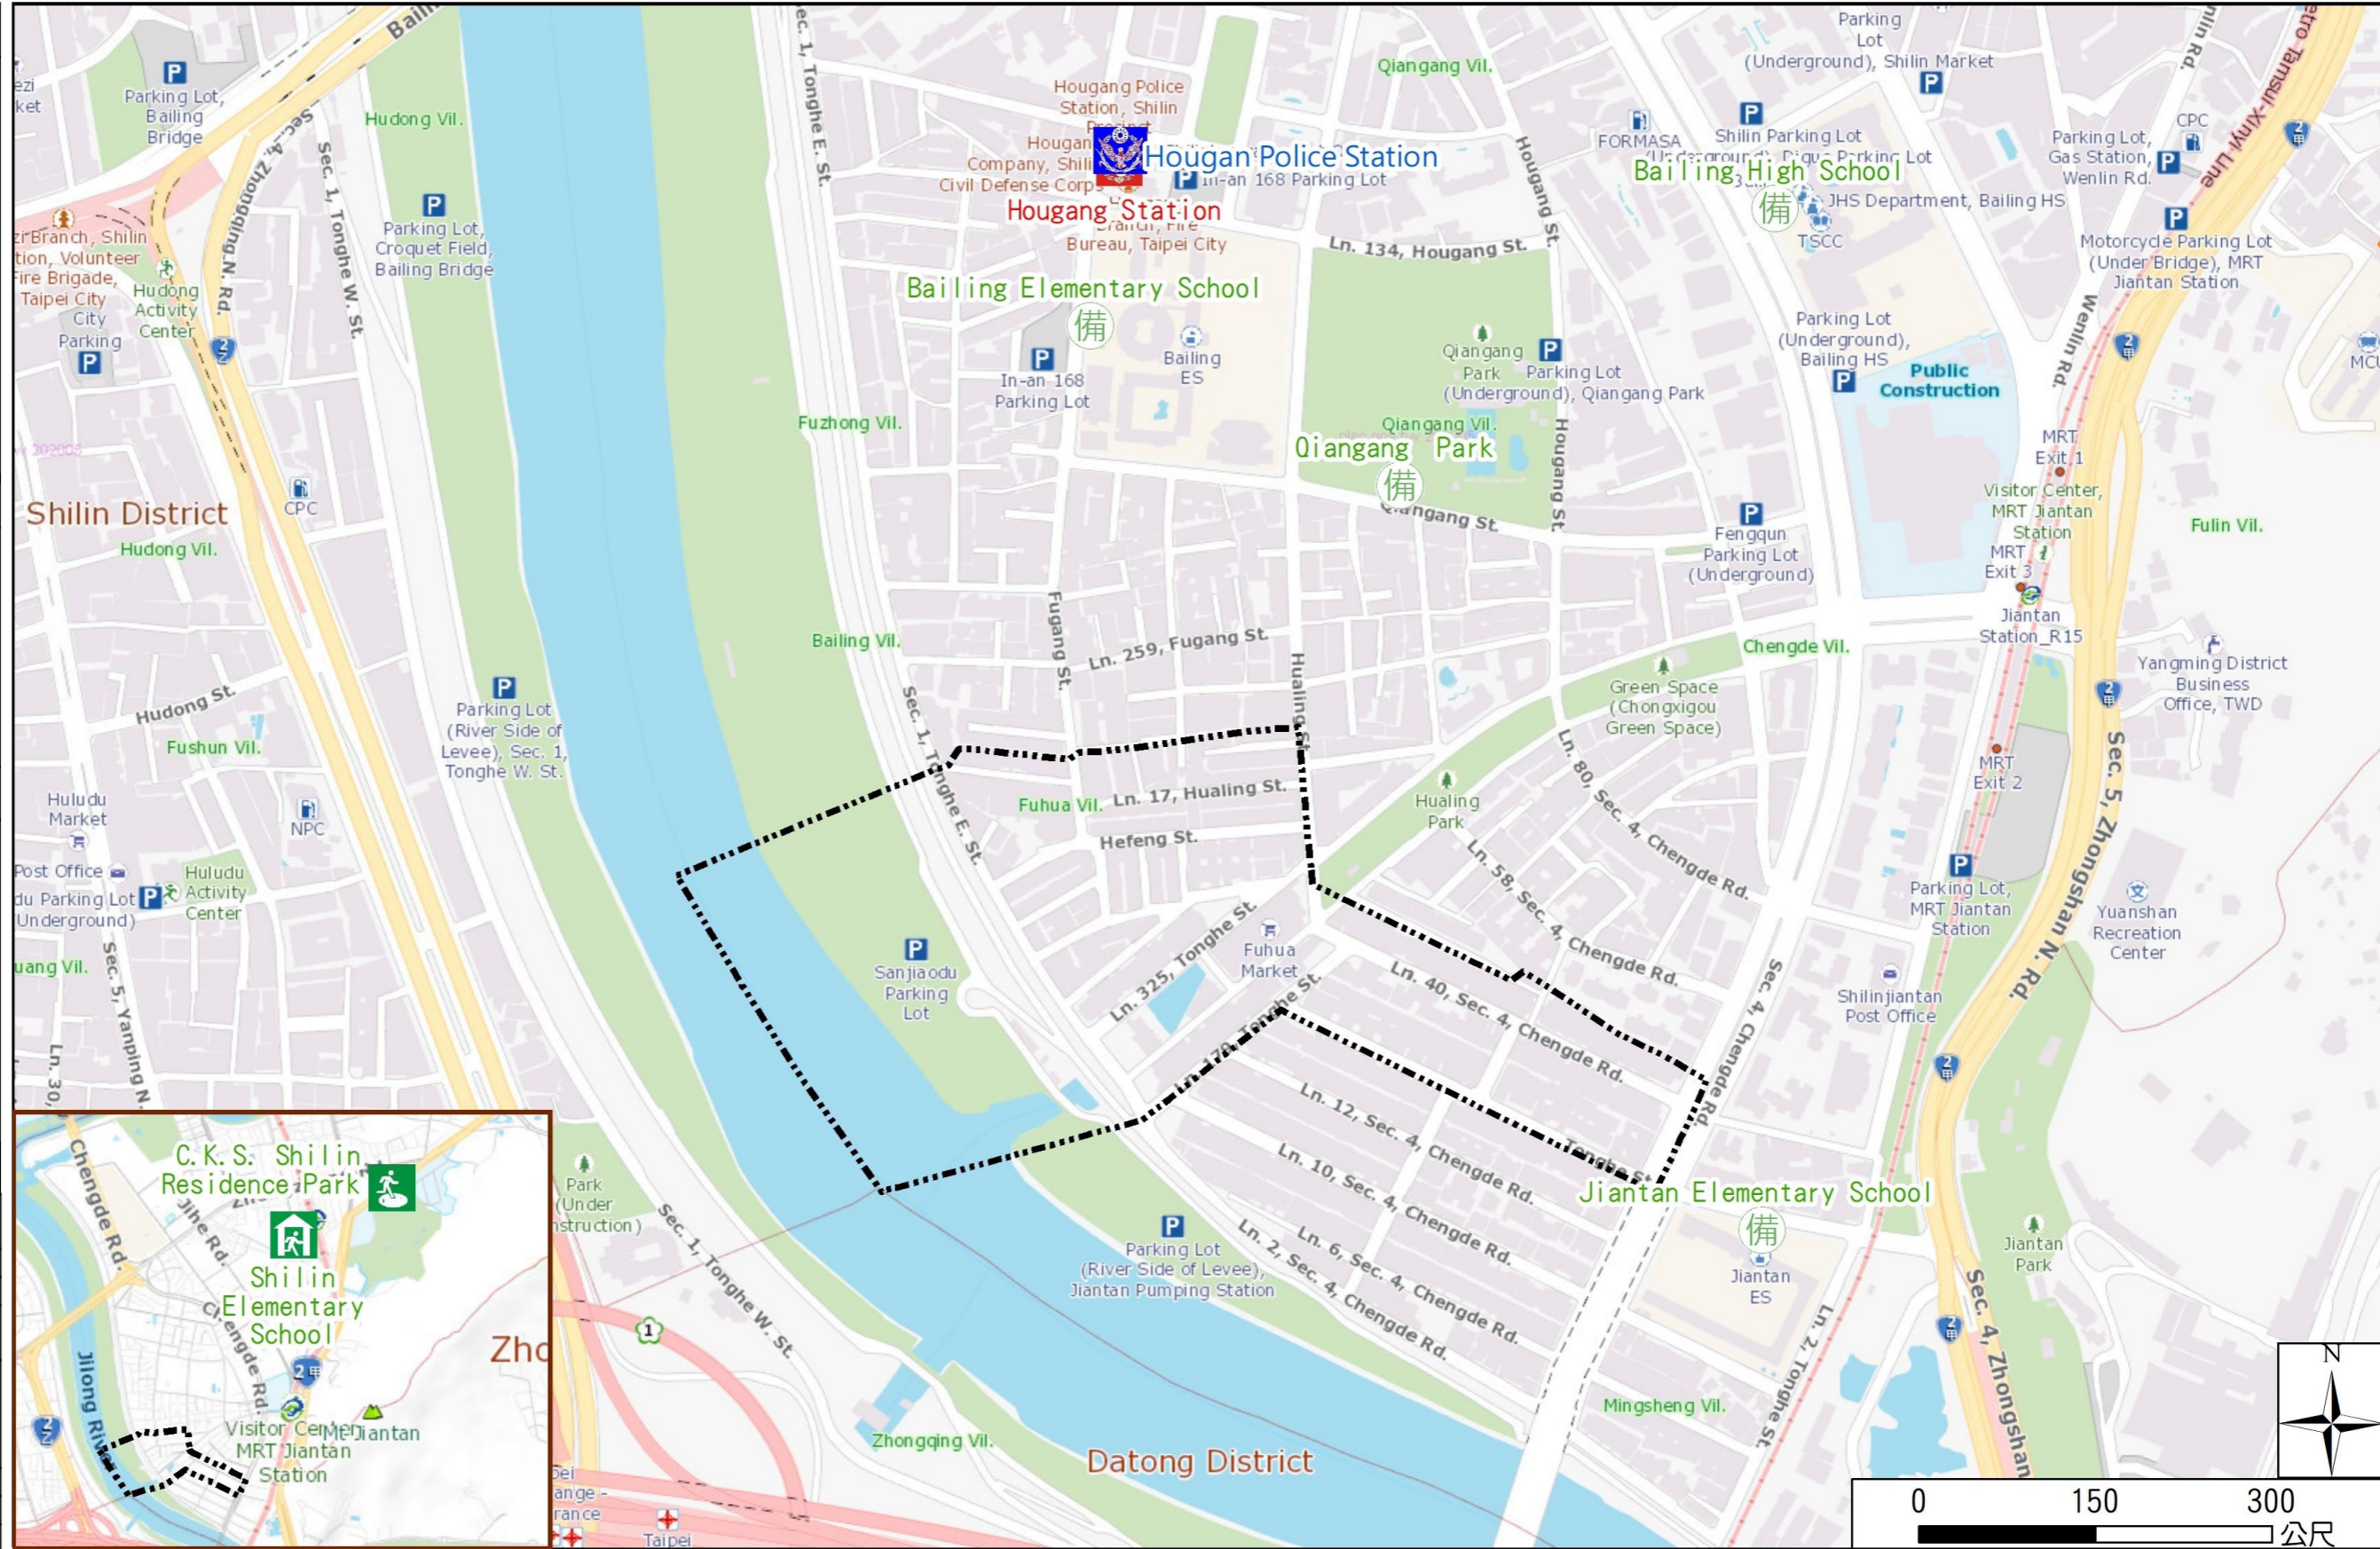

Fuhua Vil., Shilin Dist., Taipei City Evacuation Map

Emergency notification

Taipei Citizen Hotline : 1999
Fire Department Tel. : 119
Police Department Tel. : 110
EOC of Shilin Dist.
Non-emergency number : 02-28826200
Emergency number : 02-66110119
Officer
Mobile : 0972-295812
Note: Please call this District's EOC to ensure that the evacuation shelter is open

Disaster Prevention Information Website

[Taipei City Disaster Prevention Information Website](#)

Evacuation Principle

Flood: Vertical evacuation or preventive evacuation
Earthquake :

More disaster prevention knowledge :
[Taipei City Disaster Prevention Guide](#)

Evacuation Shelter

Name	C.K.S. Shilin Residence Park Applicable to earthquake situations
Address	No. 60, Fulin Rd.
Capacity	1930
Contact number	02-28812512
Name	Shilin Elementary School (School for Priority Shelter) Applicable to earthquake situations and debris flow situations
Address	No. 165, Dadong Rd.
Capacity	219
Contact number	02-28812231#231
Name	Jiantan Elementary School
Address	No.16, Tonghe St.
Capacity	31
Contact number	02-2885491#830
Name	Bailing Elementary School
Address	No. 205, Fugang St.
Capacity	342
Contact number	2881-7683#850