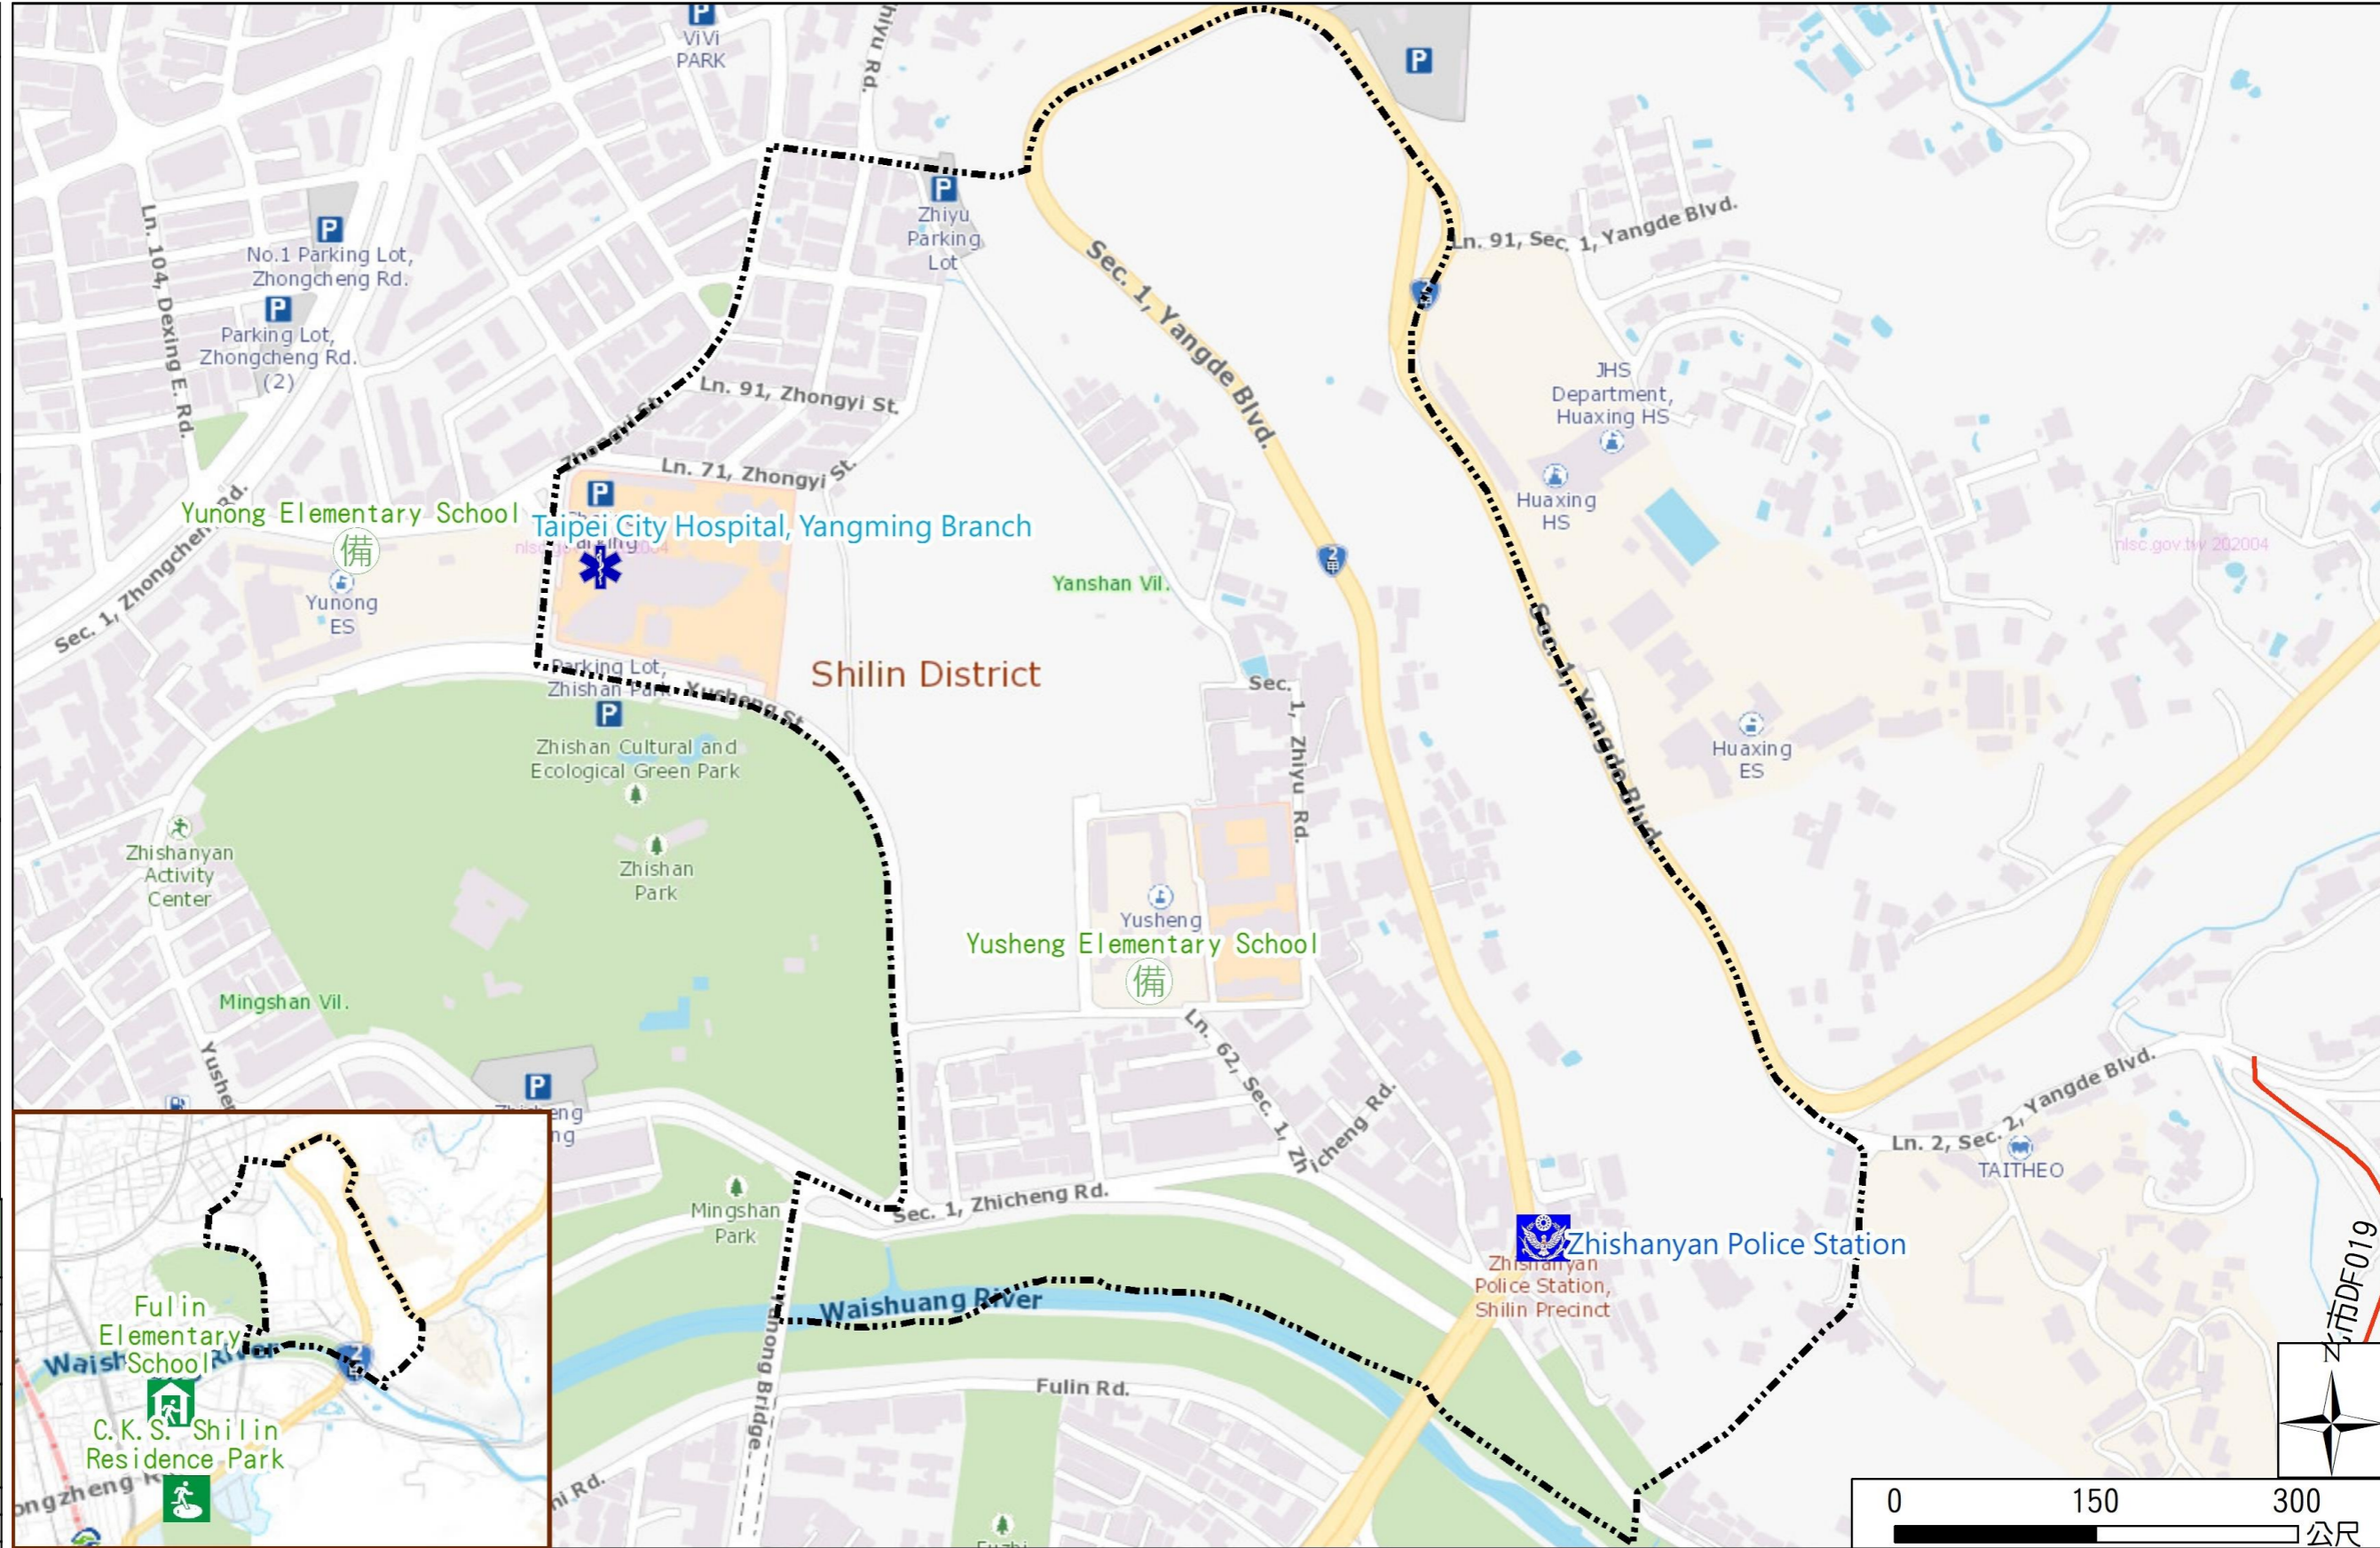

Yanshan Vil., Shilin Dist., Taipei City Evacuation Map

Emergency notification

Taipei Citizen Hotline : 1999
 Fire Department Tel. : 119
 Police Department Tel. : 110
 EOC of Shilin Dist.
 Non-emergency number :
 02-28826200
 Emergency number :
 02-66110119
 Officer
 Mobile : 0972-295824
 Note: Please call this District's
 EOC to ensure that the evacuation
 shelter is open

Evacuation Shelter

Name	C.K.S. Shilin Residence Park Applicable to earthquake situations
Address	No. 60, Fulin Rd.
Capacity	1930
Contact number	02-28812512
Name	Fulin Elementary School (School for Priority Shelter) Applicable to earthquake situations and flood situations
Address	No. 75, Fuzhi Rd.
Capacity	168
Contact number	02-28316293#204
Name	Yusheng Elementary School
Address	No. 70, Ln. 62, Sec. 1, Zhicheng Rd.
Capacity	30
Contact number	02-28311004#231
Name	Yunong Elementary School
Address	No. 1, Zhongyi St.
Capacity	124
Contact number	02-28329700#231