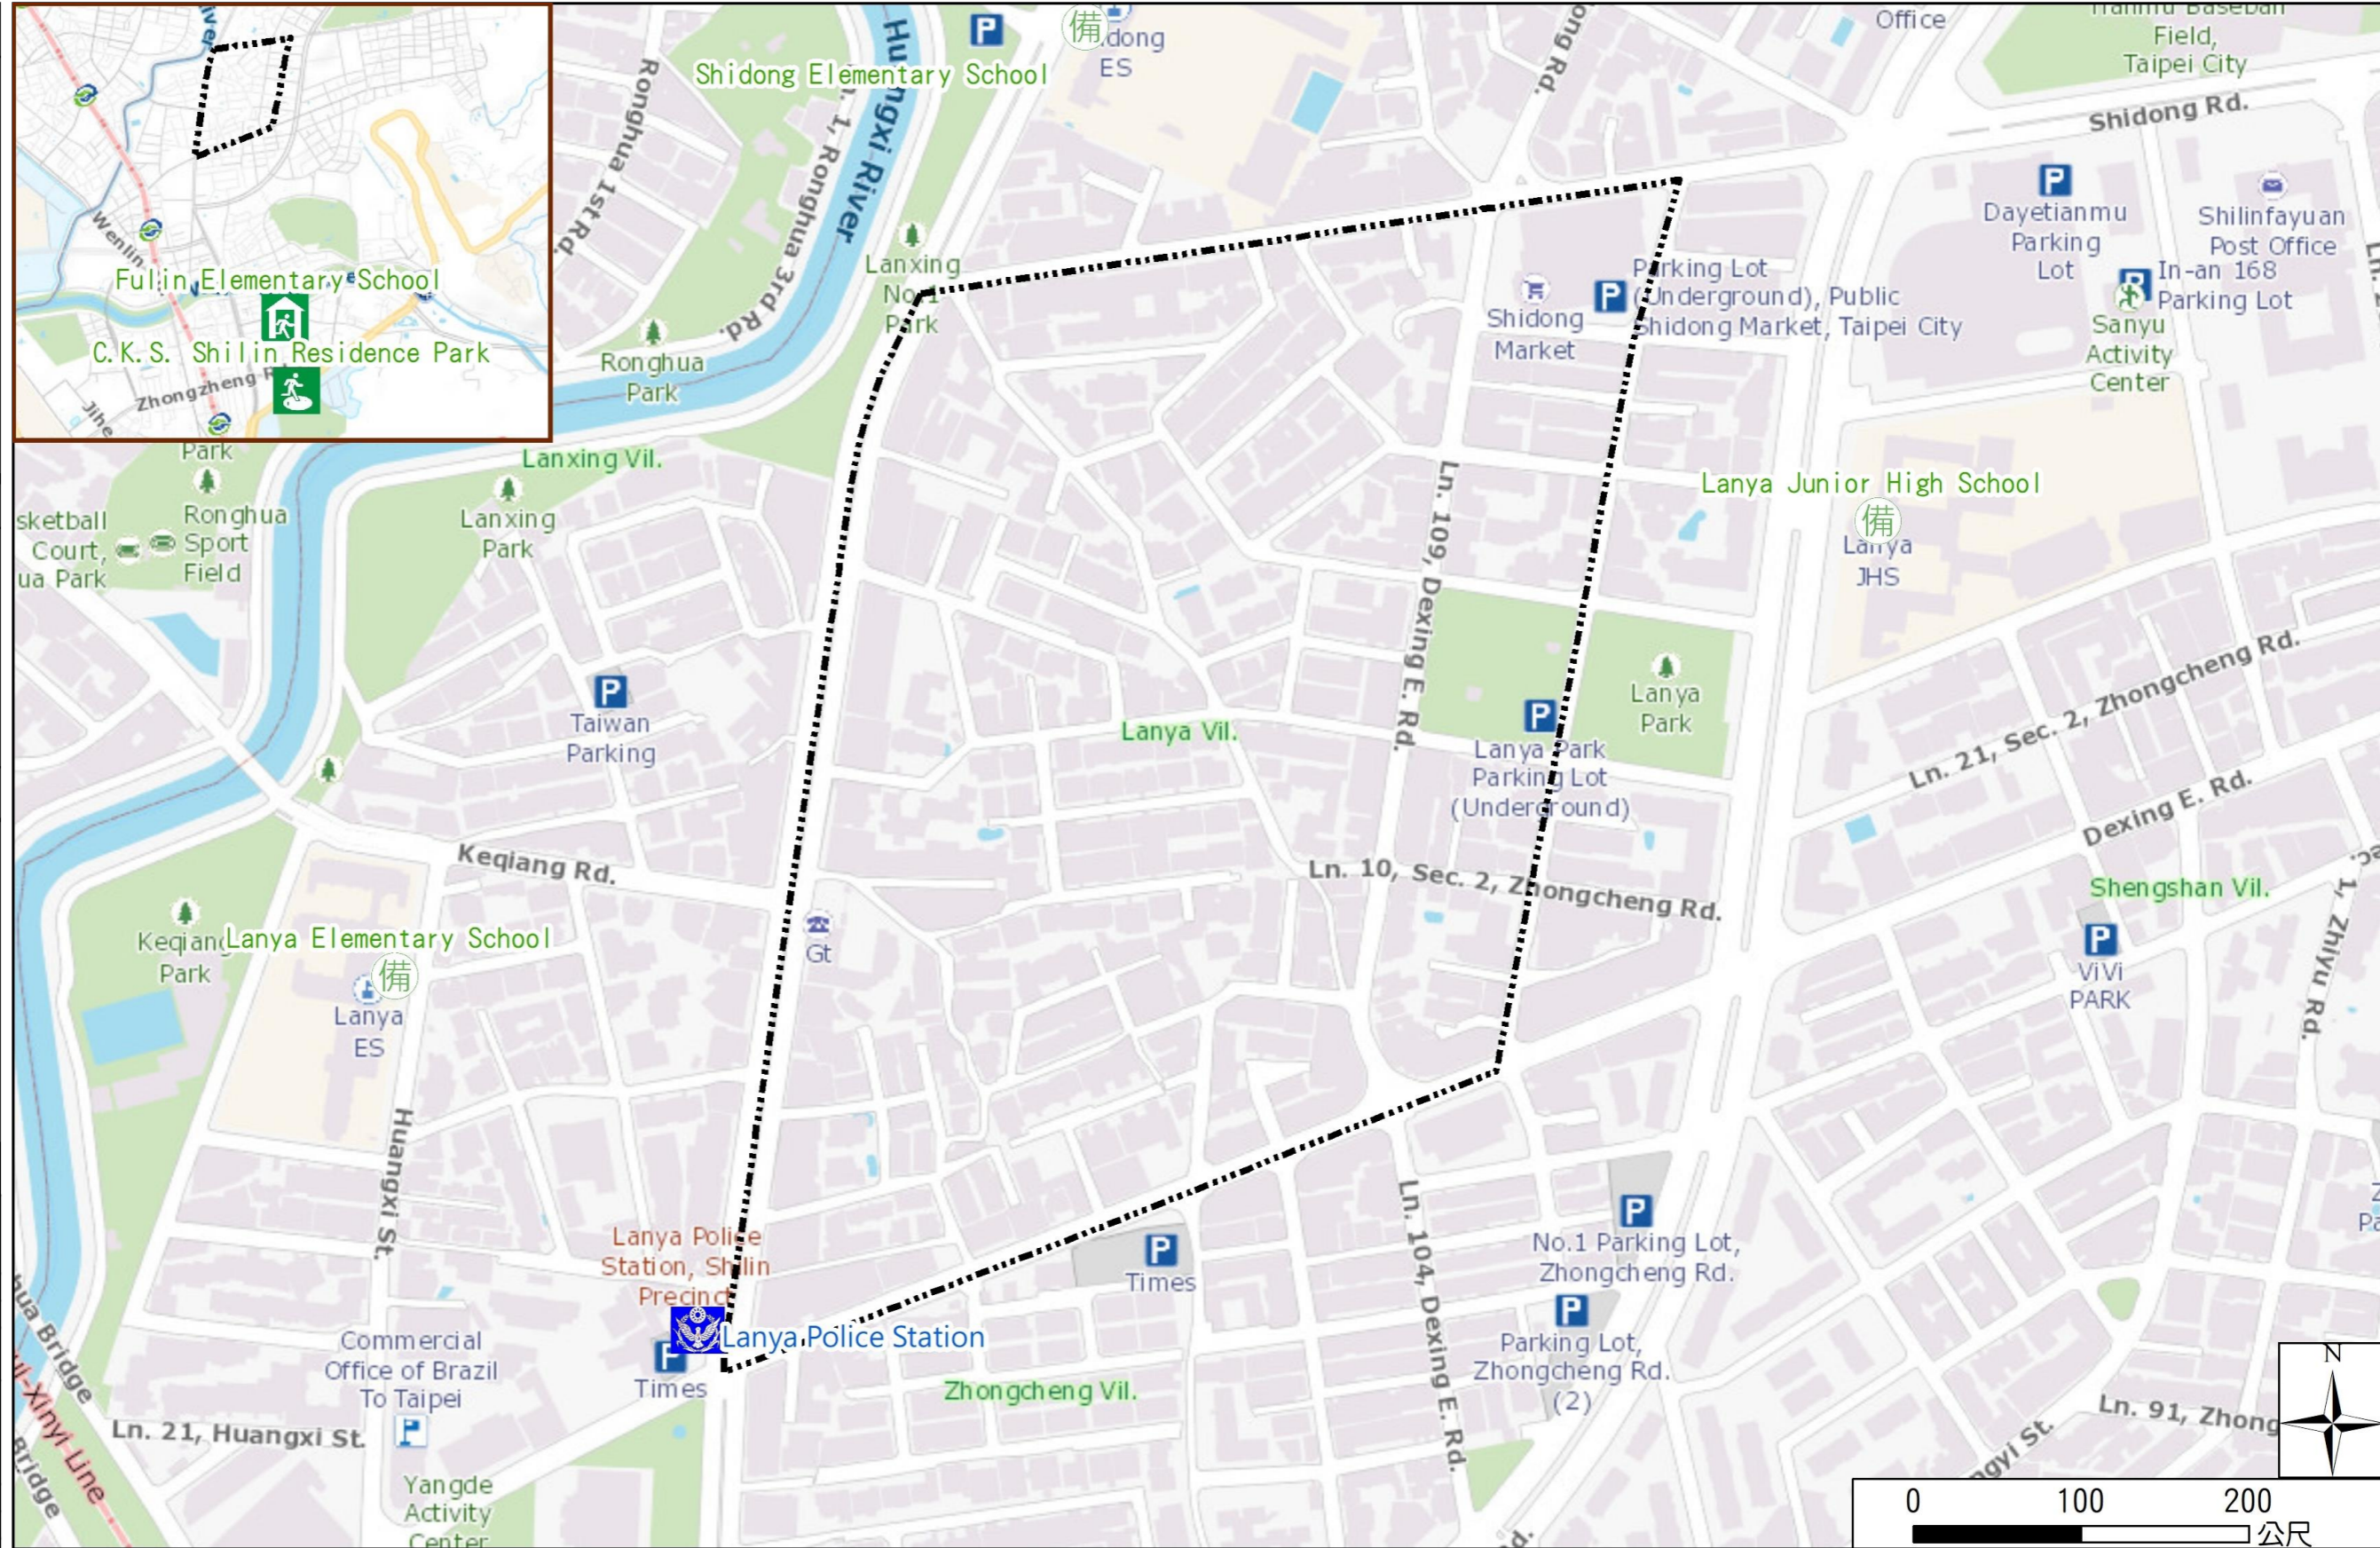

Lanya Vil., Shilin Dist., Taipei City Evacuation Map

Emergency notification

Taipei Citizen Hotline : 1999
 Fire Department Tel. : 119
 Police Department Tel. : 110
 EOC of Shilin Dist.
 Non-emergency number : 02-28826200
 Emergency number : 02-66110119
 Officer
 Mobile : 0972-295833
 Note: Please call this District's EOC to ensure that the evacuation shelter is open

Disaster Prevention Information Website

Taipei City Disaster Prevention Information Website

Evacuation Principle

Flood: Vertical evacuation or preventive evacuation
 Earthquake :

More disaster prevention knowledge :
 Taipei City Disaster Prevention Guide

Evacuation Shelter

Name	C.K.S. Shilin Residence Park Applicable to earthquake situations
Address	No. 60, Fulin Rd.
Capacity	1930
Contact number	02-28812512
Name	Fulin Elementary School (School for Priority Shelter) Applicable to earthquake situations and flood situations
Address	No. 75, Fuzhi Rd.
Capacity	168
Contact number	02-28316293#204
Name	Shidong Elementary School
Address	No. 392, Sec. 6, Zhongshan N. Rd.
Capacity	275
Contact number	02-28710064#242