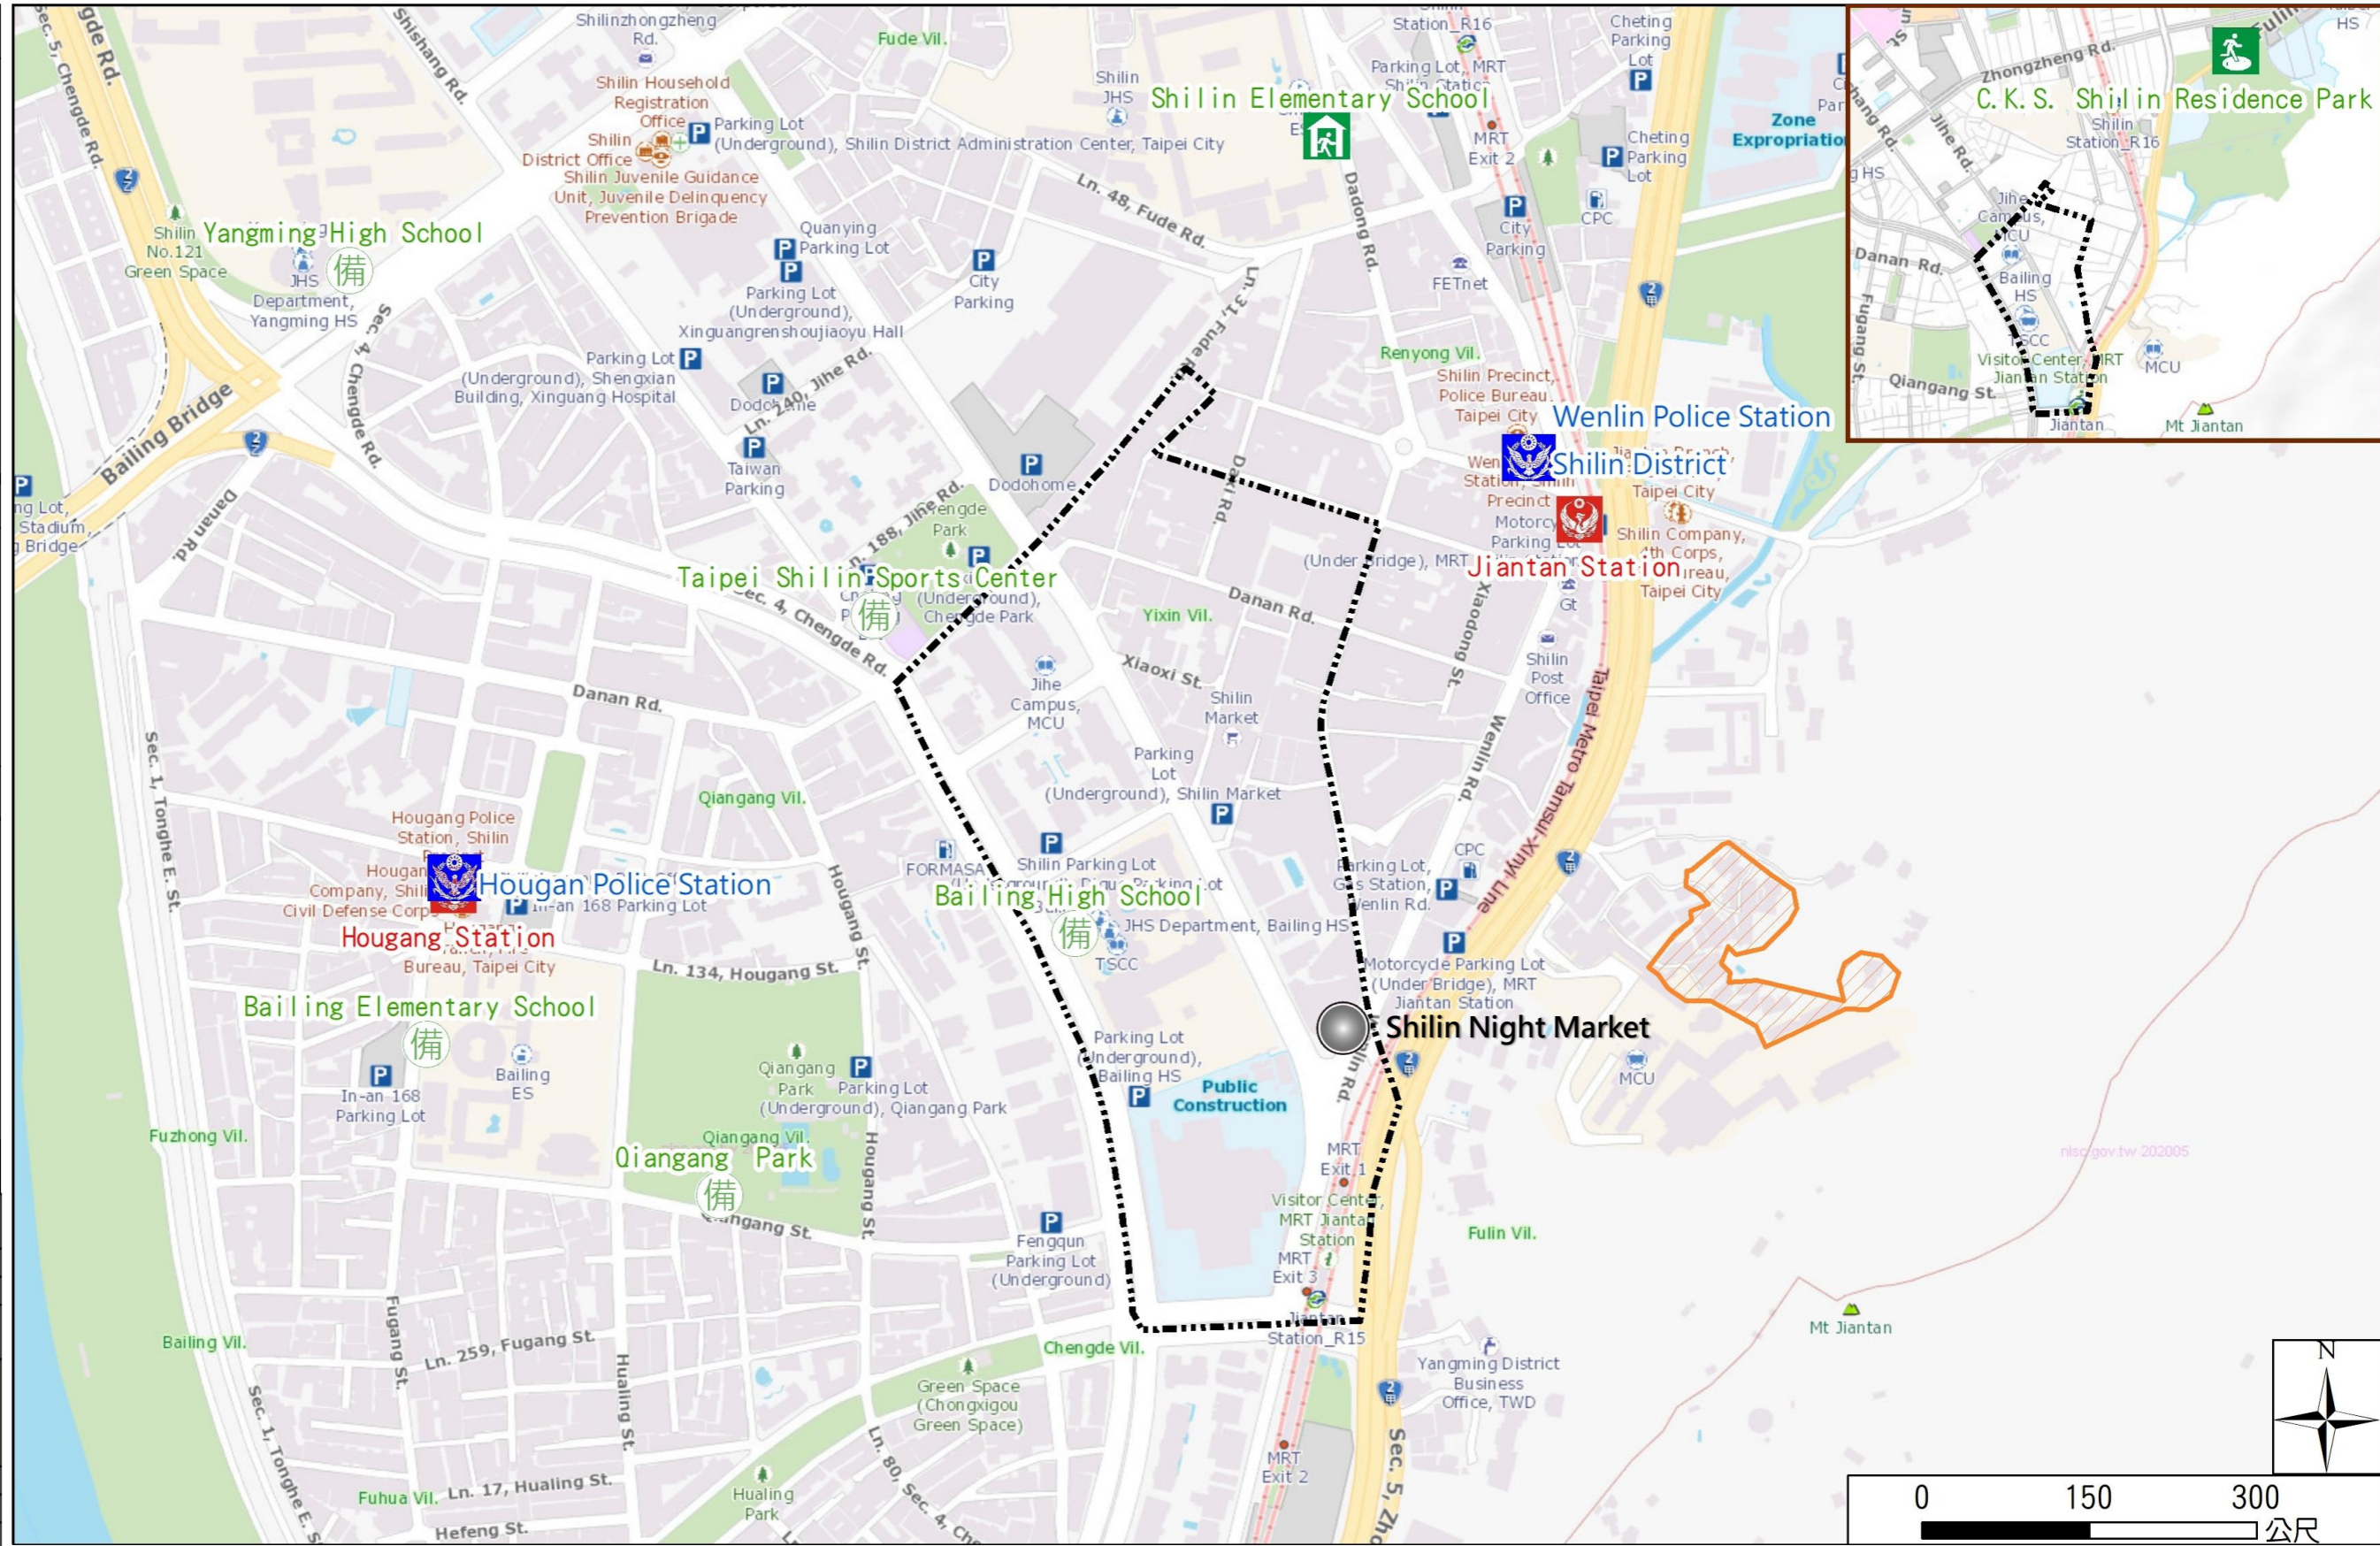

Yixin Vil., Shilin Dist., Taipei City Evacuation Map

Emergency notification

Taipei Citizen Hotline : 1999
Fire Department Tel. : 119
Police Department Tel. : 110
EOC of Shilin Dist.
Non-emergency number : 02-28826200
Emergency number : 02-66110119
Officer
Mobile : 0972-295801
Note: Please call this District's EOC to ensure that the evacuation shelter is open

Disaster Prevention Information Website

Taipei City Disaster Prevention Information Website

Evacuation Principle

Flood: Vertical evacuation or preventive evacuation
Earthquake :

More disaster prevention knowledge :
Taipei City Disaster Prevention Guide

Evacuation Shelter

Name	C.K.S. Shilin Residence Park Applicable to earthquake situations
Address	No. 60, Fulin Rd.
Capacity	1930
Contact number	02-28812512
Name	Shilin Elementary School (School for Priority Shelter) Applicable to earthquake situations and debris flow situations
Address	No. 165, Dadong Rd.
Capacity	219
Contact number	02-28812231#231
Name	Taipei Shilin Sports Center
Address	No. 1, Shishang Rd.
Capacity	171
Contact number	02-28806066#101
Name	Bailing High School
Address	No. 177, Sec. 4, Chengde Rd.
Capacity	300
Contact number	02-28831568#302

Legend 圖例	里界 Village Boundary	避難收容處所 Evacuation Shelter	防救災單位 Disaster Rescue Resources	重要地標 Landmark
	里界 Village Boundary	 室內避難收容處所(優先安置學校) Indoor Evacuation Shelter (School for Priority Shelter)	 警察單位 Police Department	 重要地標 Landmark
	山坡地老舊聚落 Hillside Communities	 室外避難收容處所(防災公園) Outdoor Evacuation Shelter (Disaster Prevention Park)	 消防單位 Fire Department	
	土石流潛勢溪流 Potential Debris Flow Hazard Torrent	 避難收容處所(備用) Evacuation Shelter (Backup)	 急救責任醫院 Designated Hospital (Emergency Medical Treatment)	
			 直升機起降場 Helipad