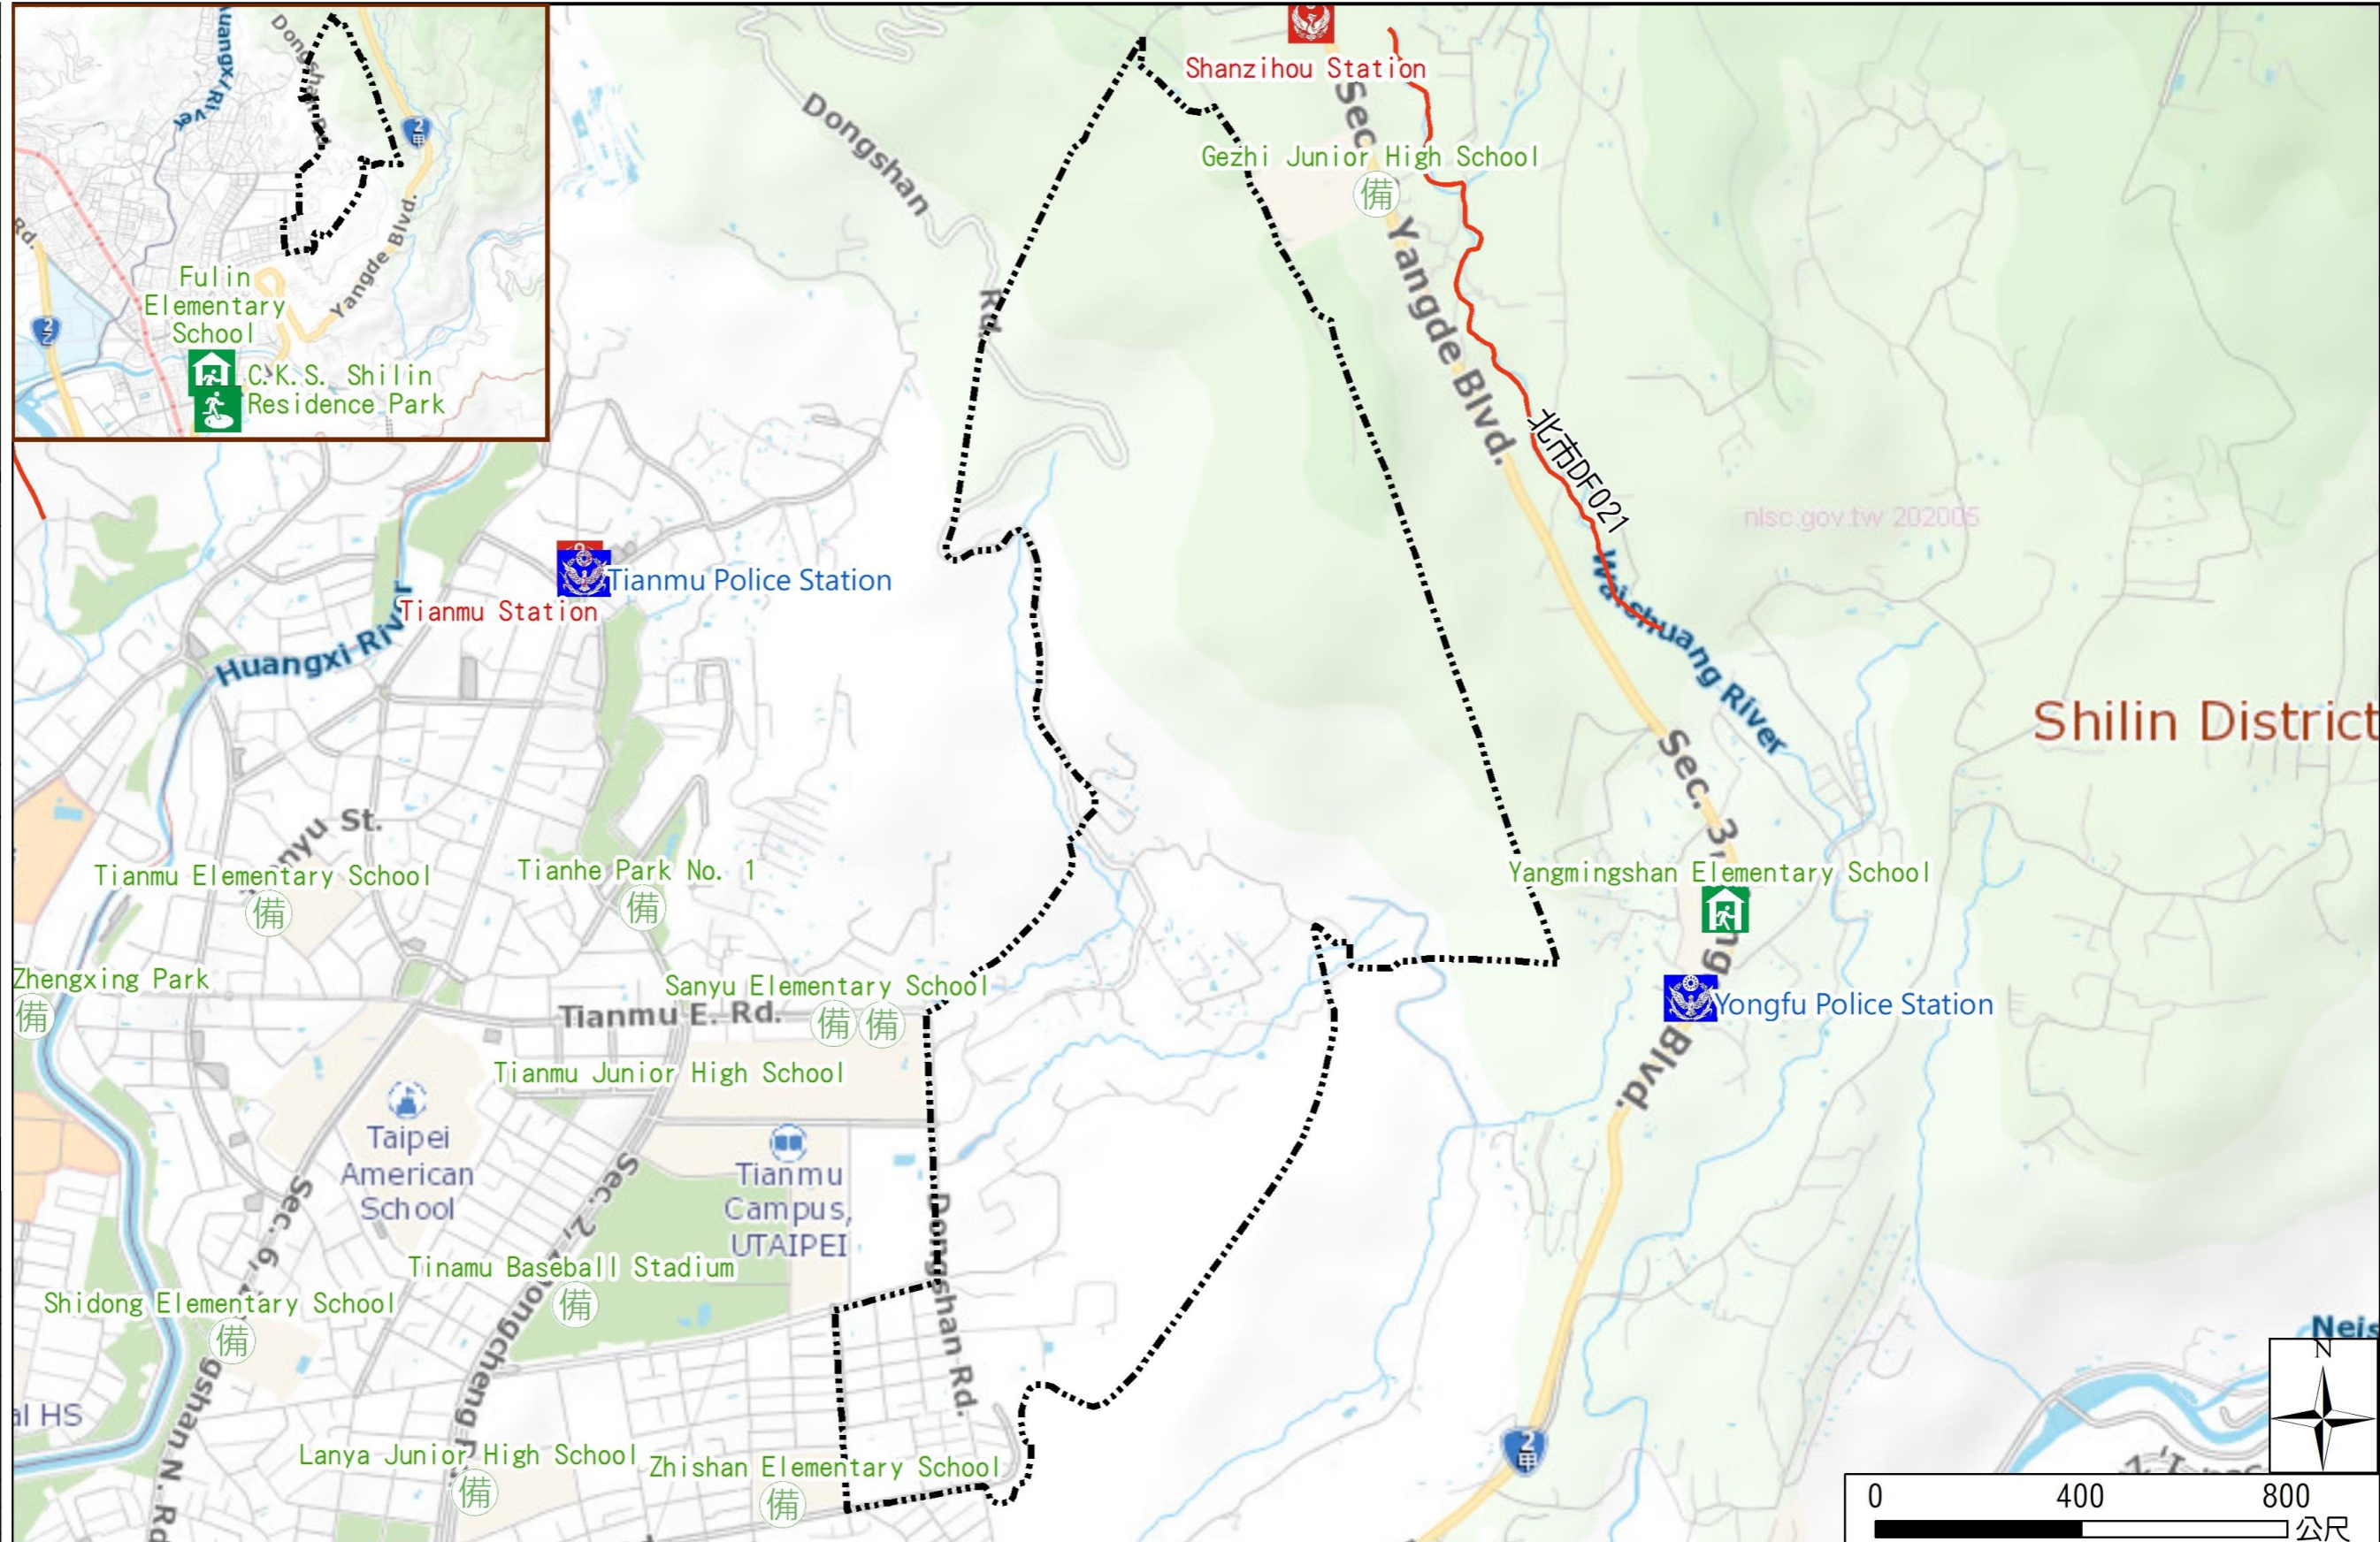

Dongshan Vil., Shilin Dist., Taipei City Evacuation Map

Emergency notification

Taipei Citizen Hotline : 1999
Fire Department Tel. : 119
Police Department Tel. : 110
EOC of Shilin Dist.
Non-emergency number : 02-28826200
Emergency number : 02-66110119
Officer
Mobile : 0972-295831
Note: Please call this District's EOC to ensure that the evacuation shelter is open

Disaster Prevention Information Website

Taipei City Disaster Prevention Information Website

Evacuation Principle

Flood: Vertical evacuation or preventive evacuation
Earthquake :

More disaster prevention knowledge :
Taipei City Disaster Prevention Guide

Evacuation Shelter

Name	C.K.S. Shilin Residence Park Applicable to earthquake situations
Address	No. 60, Fulin Rd.
Capacity	1930
Contact number	02-28812512
Name	Fulin Elementary School (School for Priority Shelter) Applicable to earthquake situations and flood situations
Address	No. 75, Fuzhi Rd.
Capacity	168
Contact number	02-28316293#204
Name	Zhishan Elementary School
Address	No. 285, Dexing E. Rd.
Capacity	31
Contact number	02-28316115#240
Name	Tianmu Junior High School
Address	No. 120, Tianmu E. Rd
Capacity	99
Contact number	02-28754864#243

Legend 圖例	里界 Village Boundary	避難收容處所 Evacuation Shelter	防救災單位 Disaster Rescue Resources	重要地標 Landmark
	里界 Village Boundary	 室內避難收容處所(優先安置學校) Indoor Evacuation Shelter (School for Priority Shelter)	 警察單位 Police Department	 重要地標 Landmark
	山坡地老舊聚落 Hillside Communities	 室外避難收容處所(防災公園) Outdoor Evacuation Shelter (Disaster Prevention Park)	 消防單位 Fire Department	
	土石流潛勢溪流 Potential Debris Flow Hazard Torrent	 避難收容處所(備用) Evacuation Shelter (Backup)	 急救責任醫院 Designated Hospital (Emergency Medical Treatment)	
			 直升機起降場 Helipad