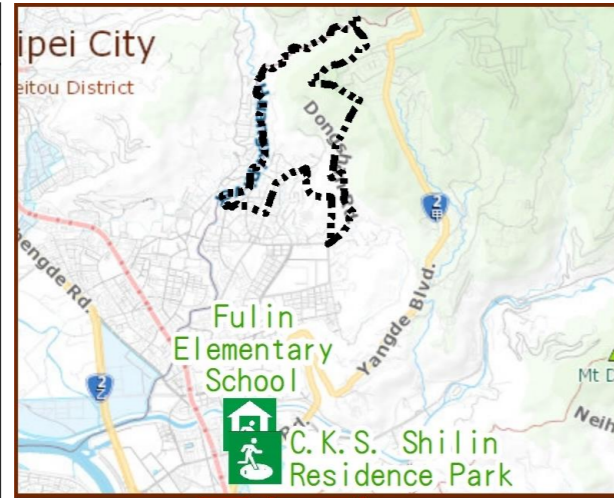

Disaster Prevention Information Website

Taipei City Disaster Prevention Information Website

Evacuation Principle

Flood: Vertical evacuation or preventive evacuation
 Earthquake :

More disaster prevention knowledge :
 Taipei City Disaster Prevention Guide

Evacuation Shelter

Name	C.K.S. Shilin Residence Park Applicable to earthquake situations
Address	No. 60, Fulin Rd.
Capacity	1930
Contact number	02-28812512
Name	Fulin Elementary School (School for Priority Shelter) Applicable to earthquake situations and flood situations
Address	No. 75, Fuzhi Rd.
Capacity	168
Contact number	02-28316293#204
Name	Tianmu Elementary School
Address	No.12, Tianyu St.
Capacity	323
Contact number	02-28723336#9501
Name	SanYu Elementary School
Address	No.116, Tianmu E. Rd.
Capacity	159
Contact number	02-28751369#717